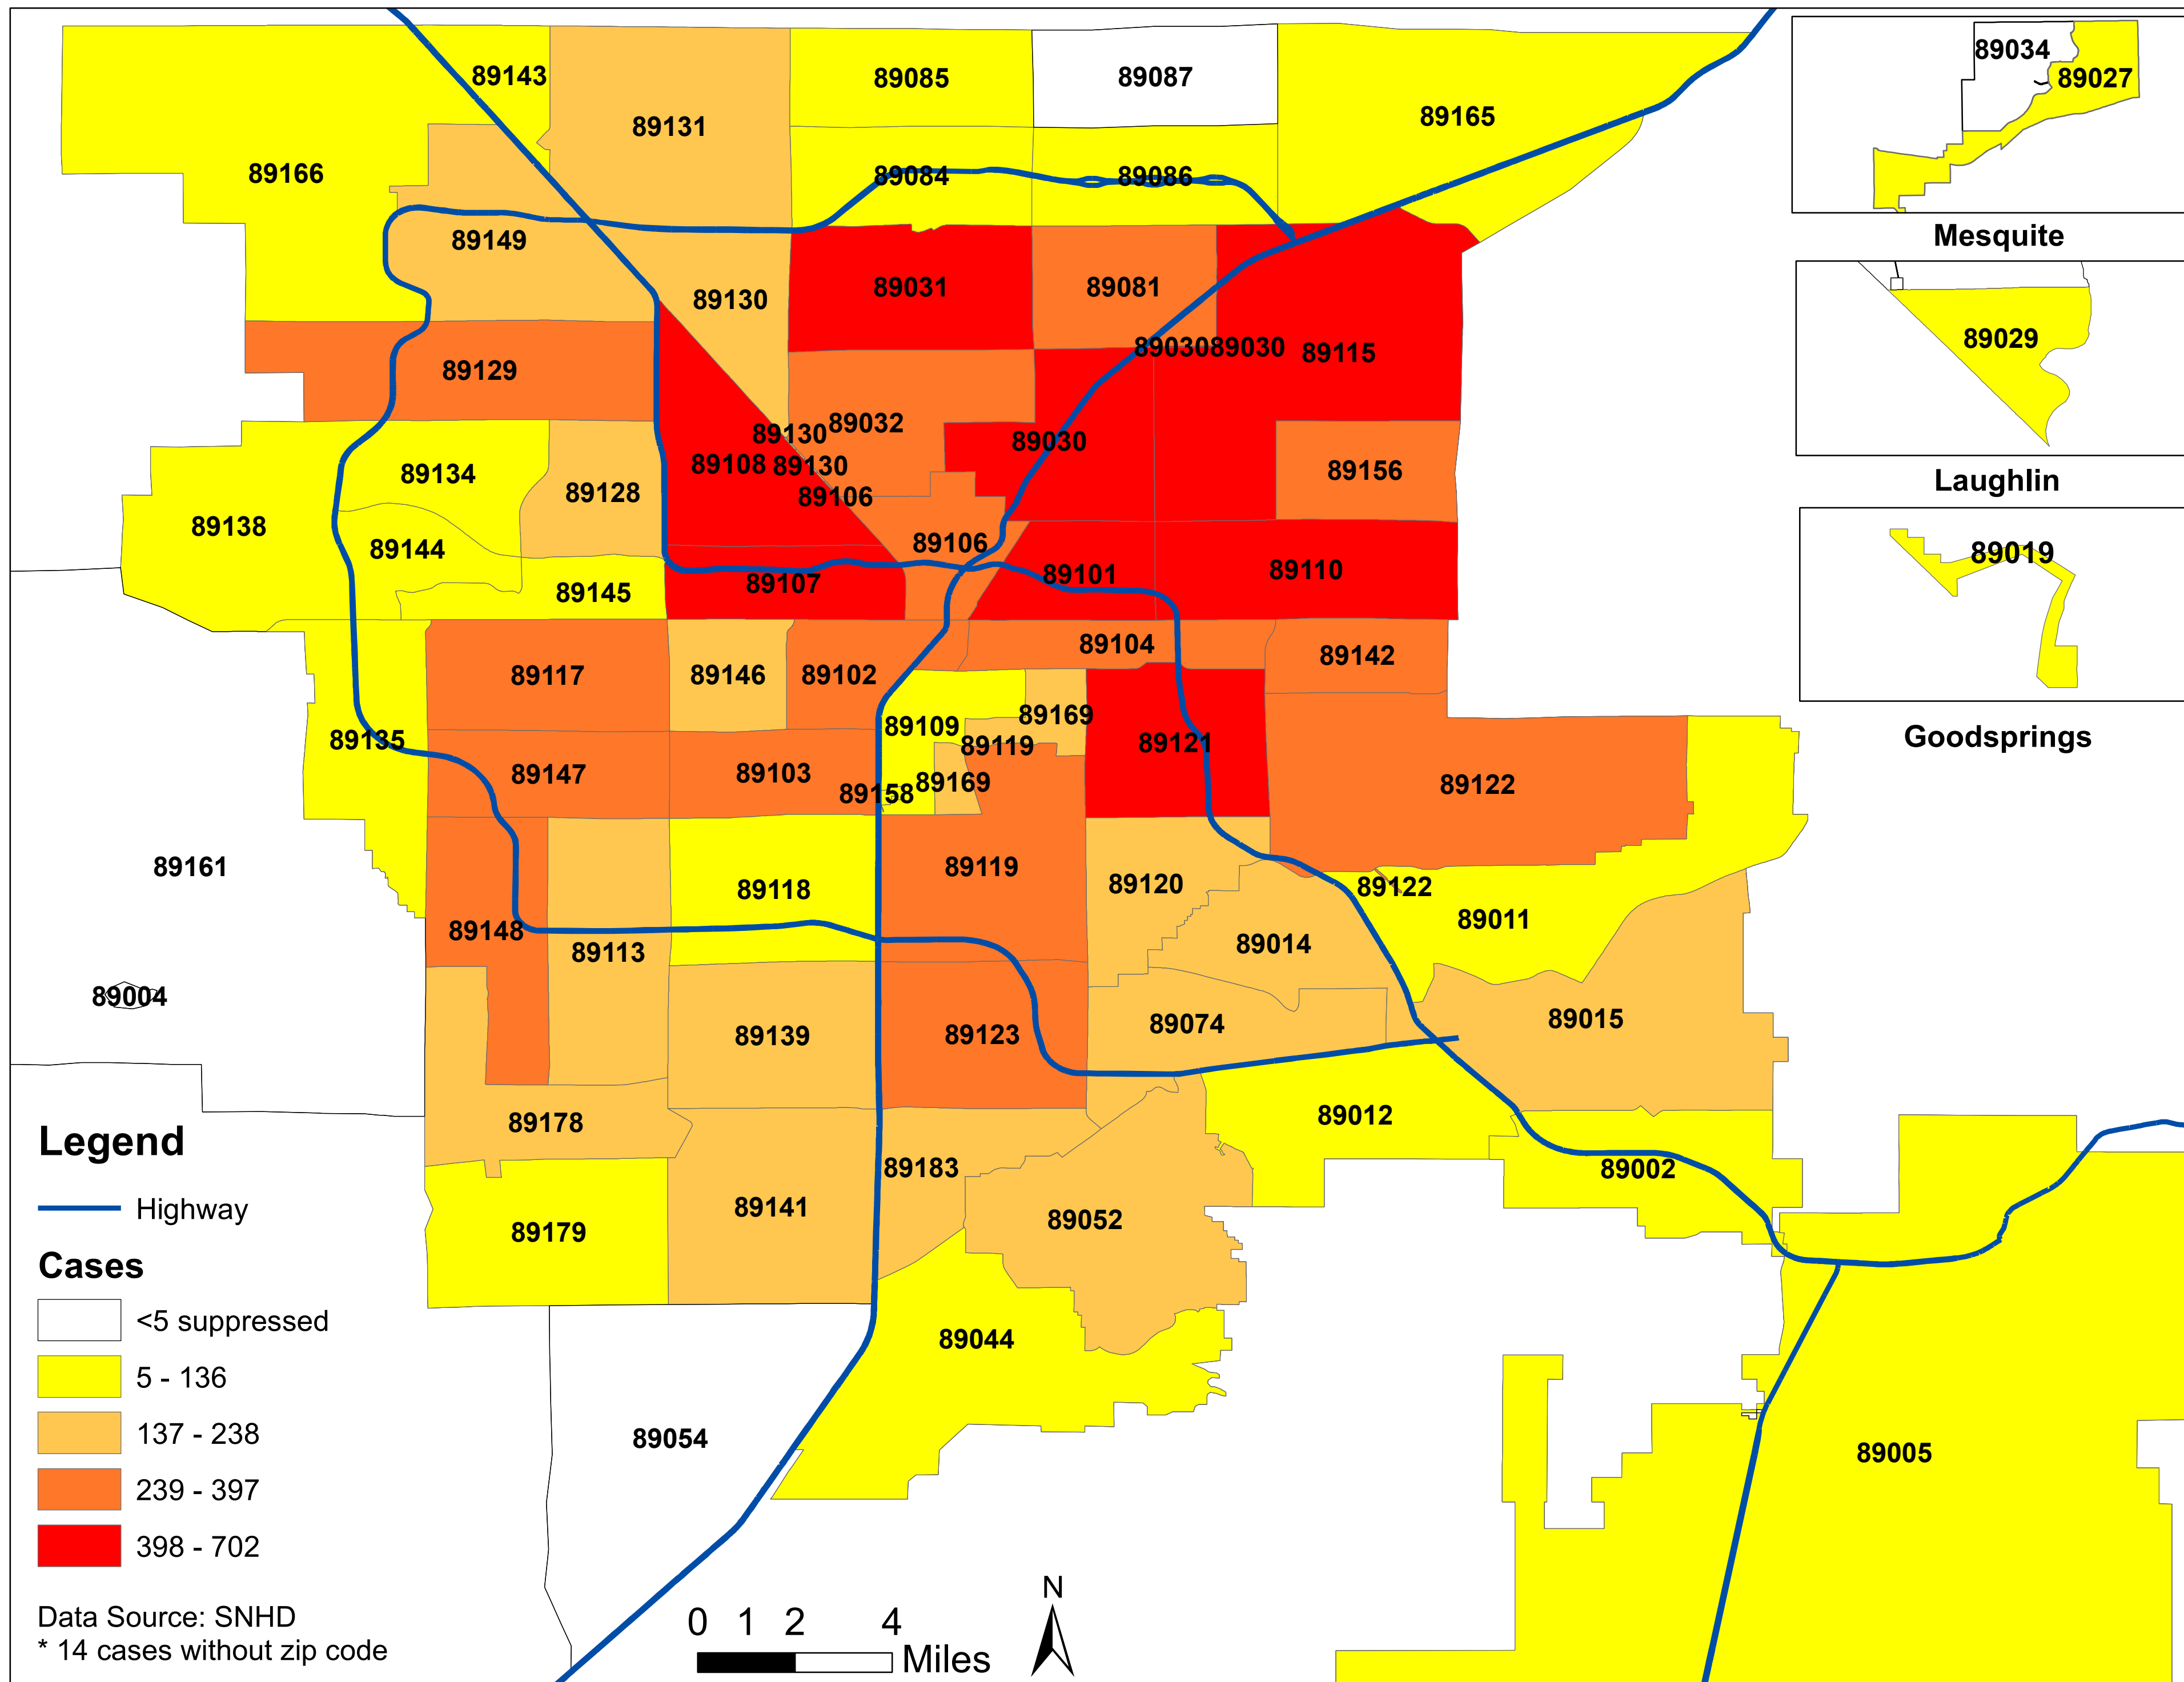

Number of COVID-19 cases by zip code in Clark county (06.27.2020)

Note: Numbers of cases by zip code in Logandale, Moapa, and Overton are less than 5 and suppressed.