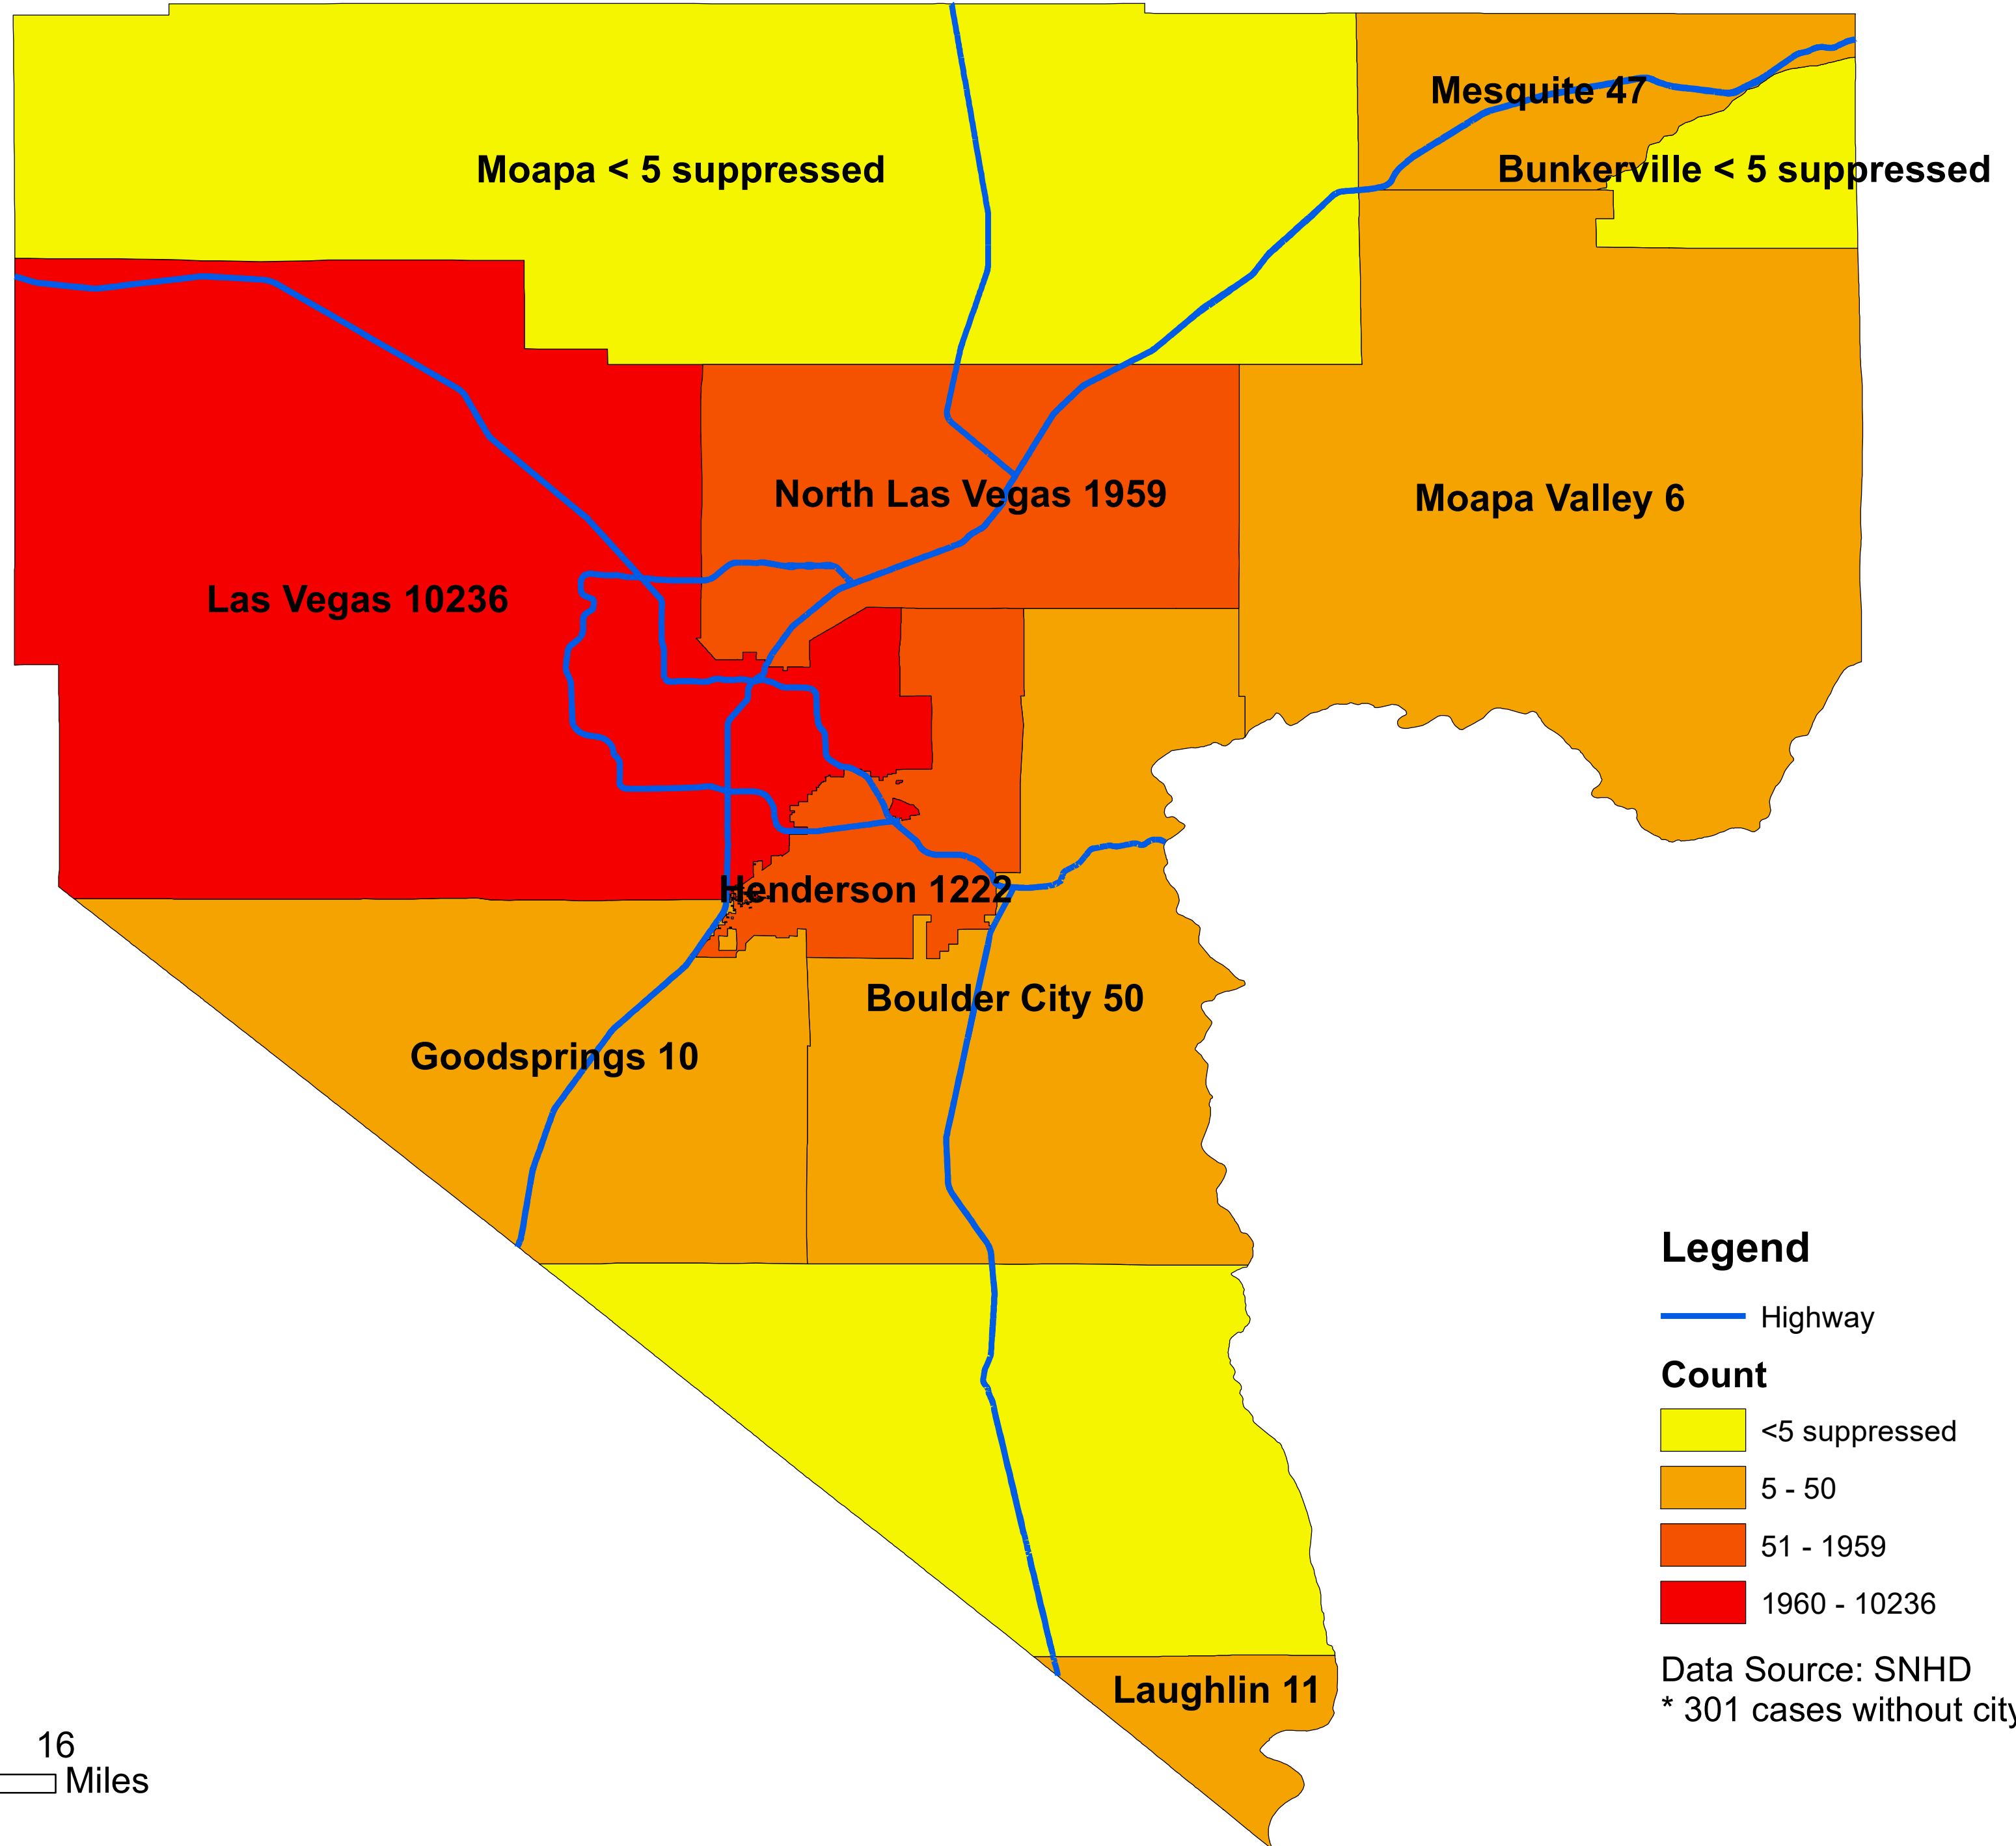

Number of COVID-19 cases by city in Clark county (06.27.2020)

Legend

— Highway

Count

<5 suppressed

5 - 50

51 - 1959

1960 - 10236

Data Source: SNHD

* 301 cases without city information

0 4 8 16 Miles