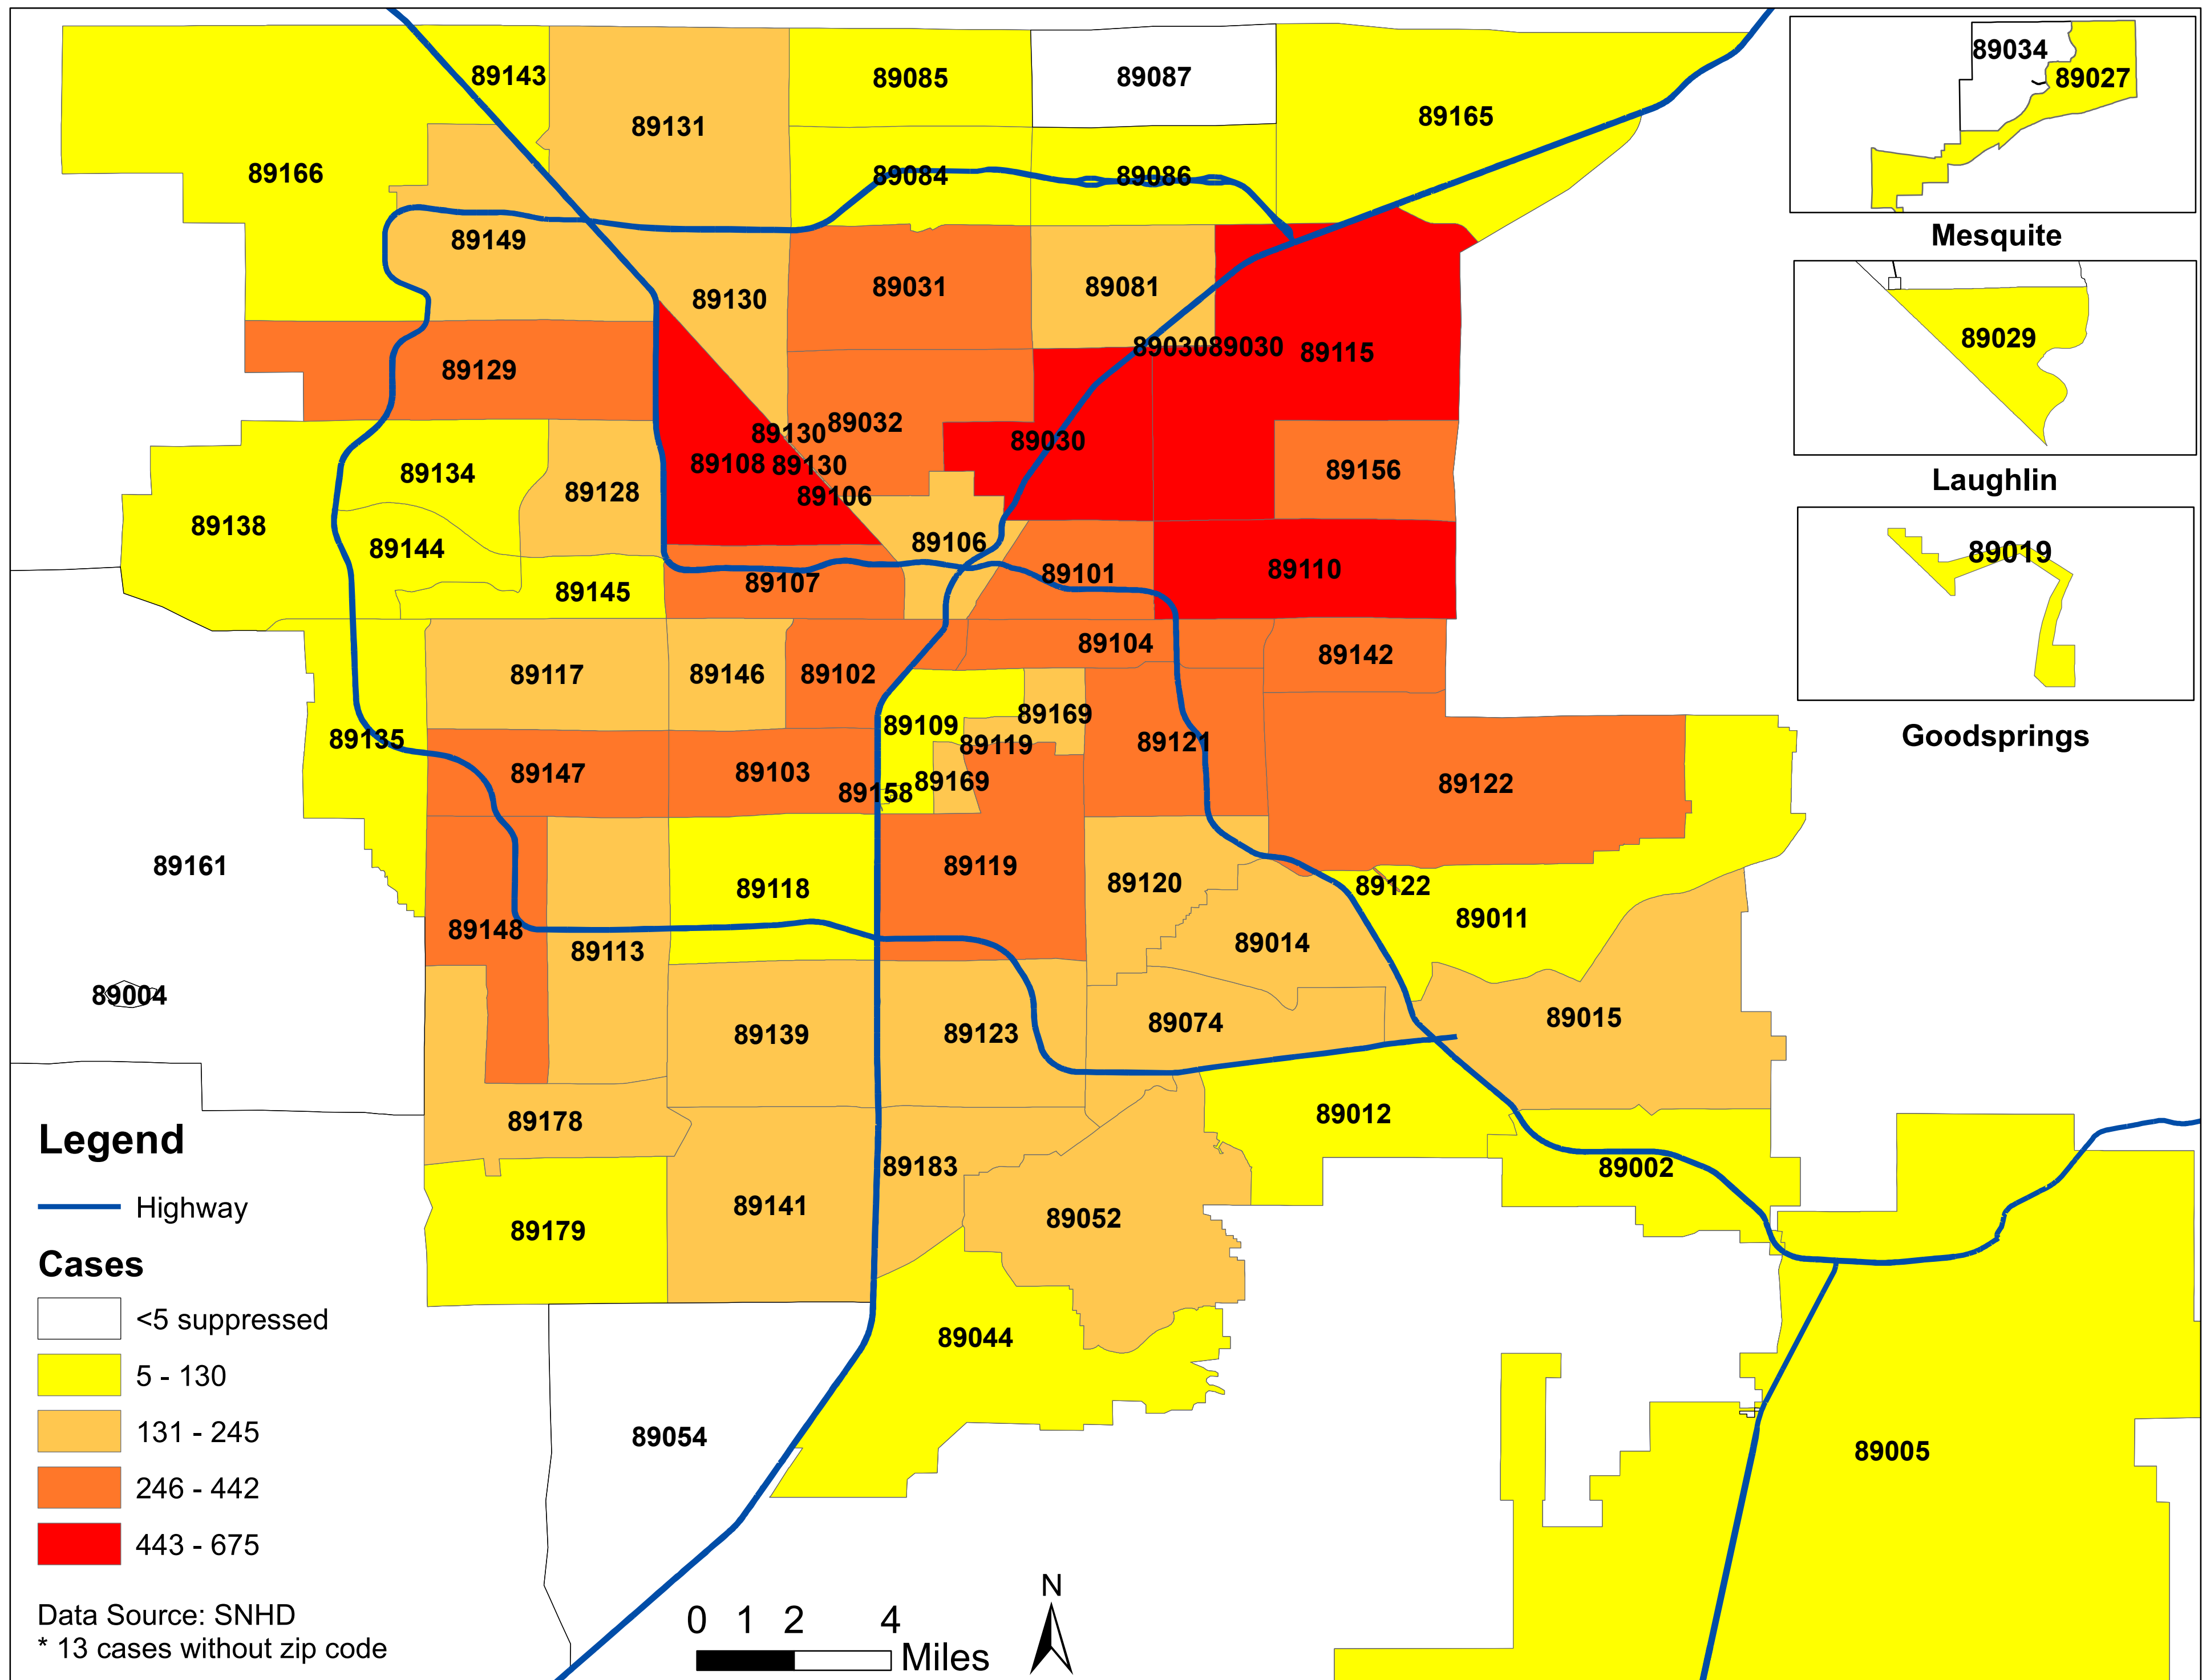

Number of COVID-19 cases by zip code in Clark county (06.26.2020)

Note: Numbers of cases by zip code in Logandale, Moapa, and Overton are less than 5 and suppressed.