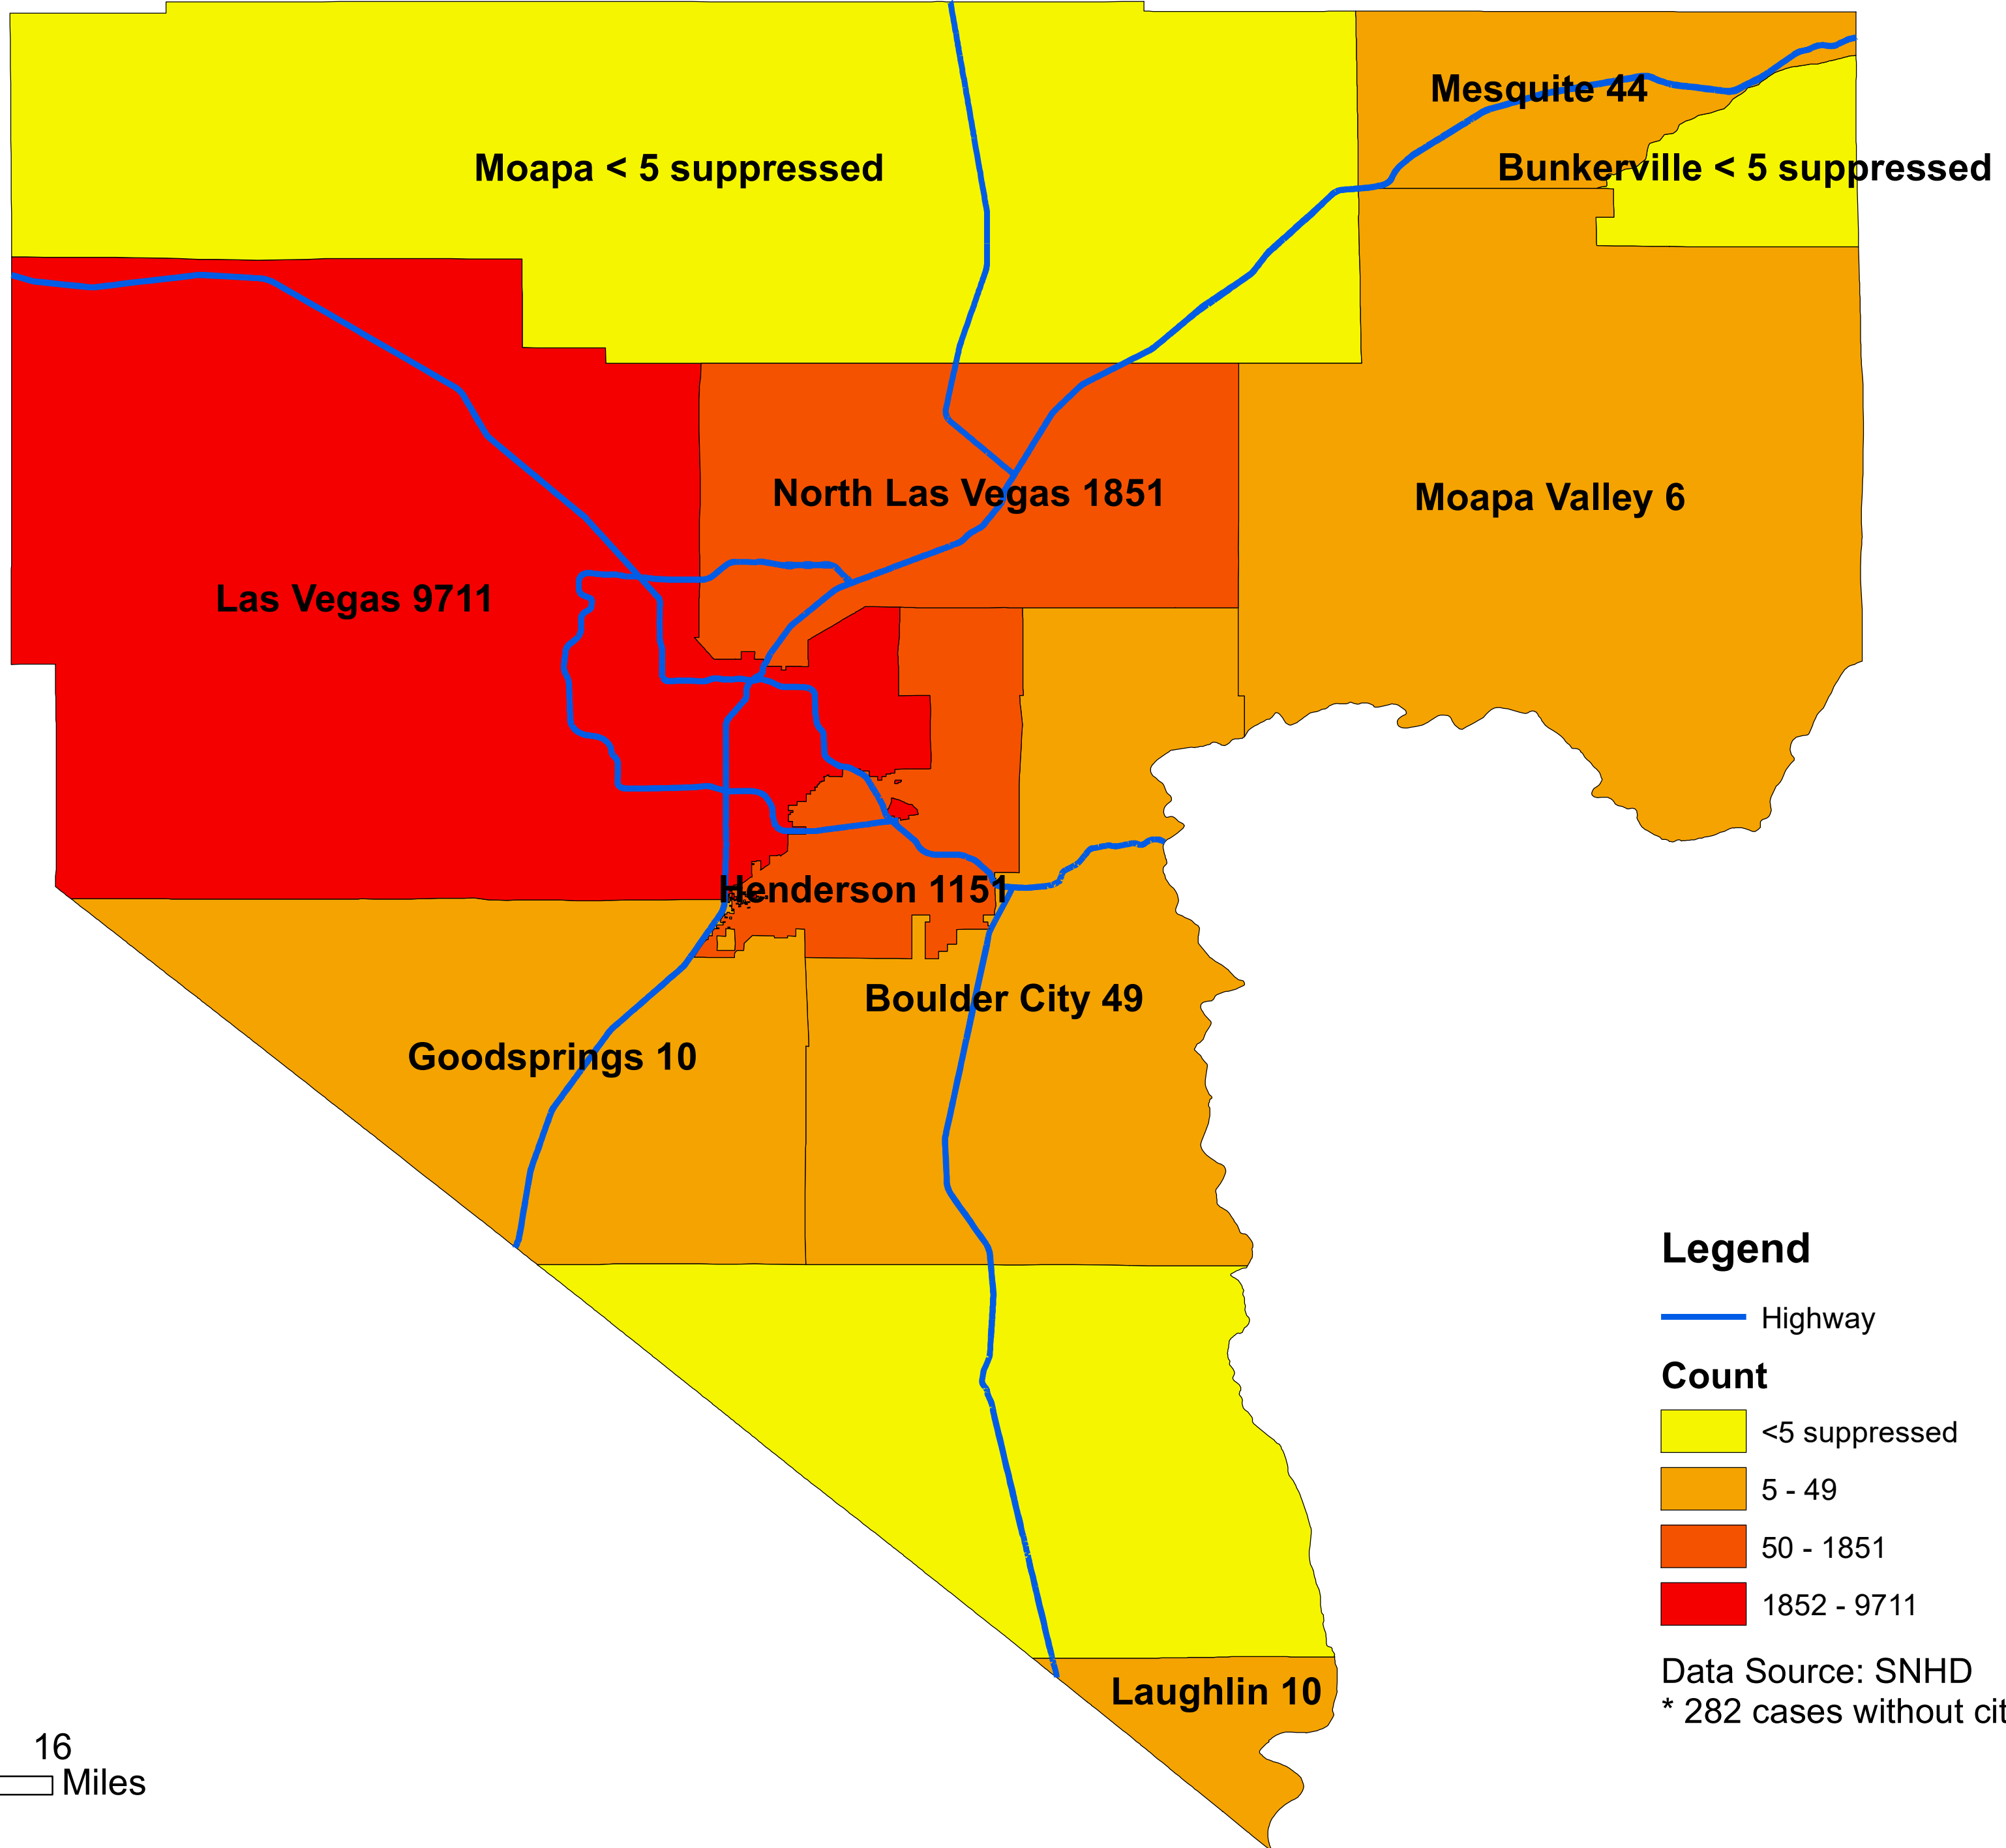

Number of COVID-19 cases by city in Clark county (06.26.2020)

Legend

— Highway

Count

<5 suppressed

5 - 49

50 - 1851

1852 - 9711

Data Source: SNHD

* 282 cases without city information

0 4 8 16
Miles