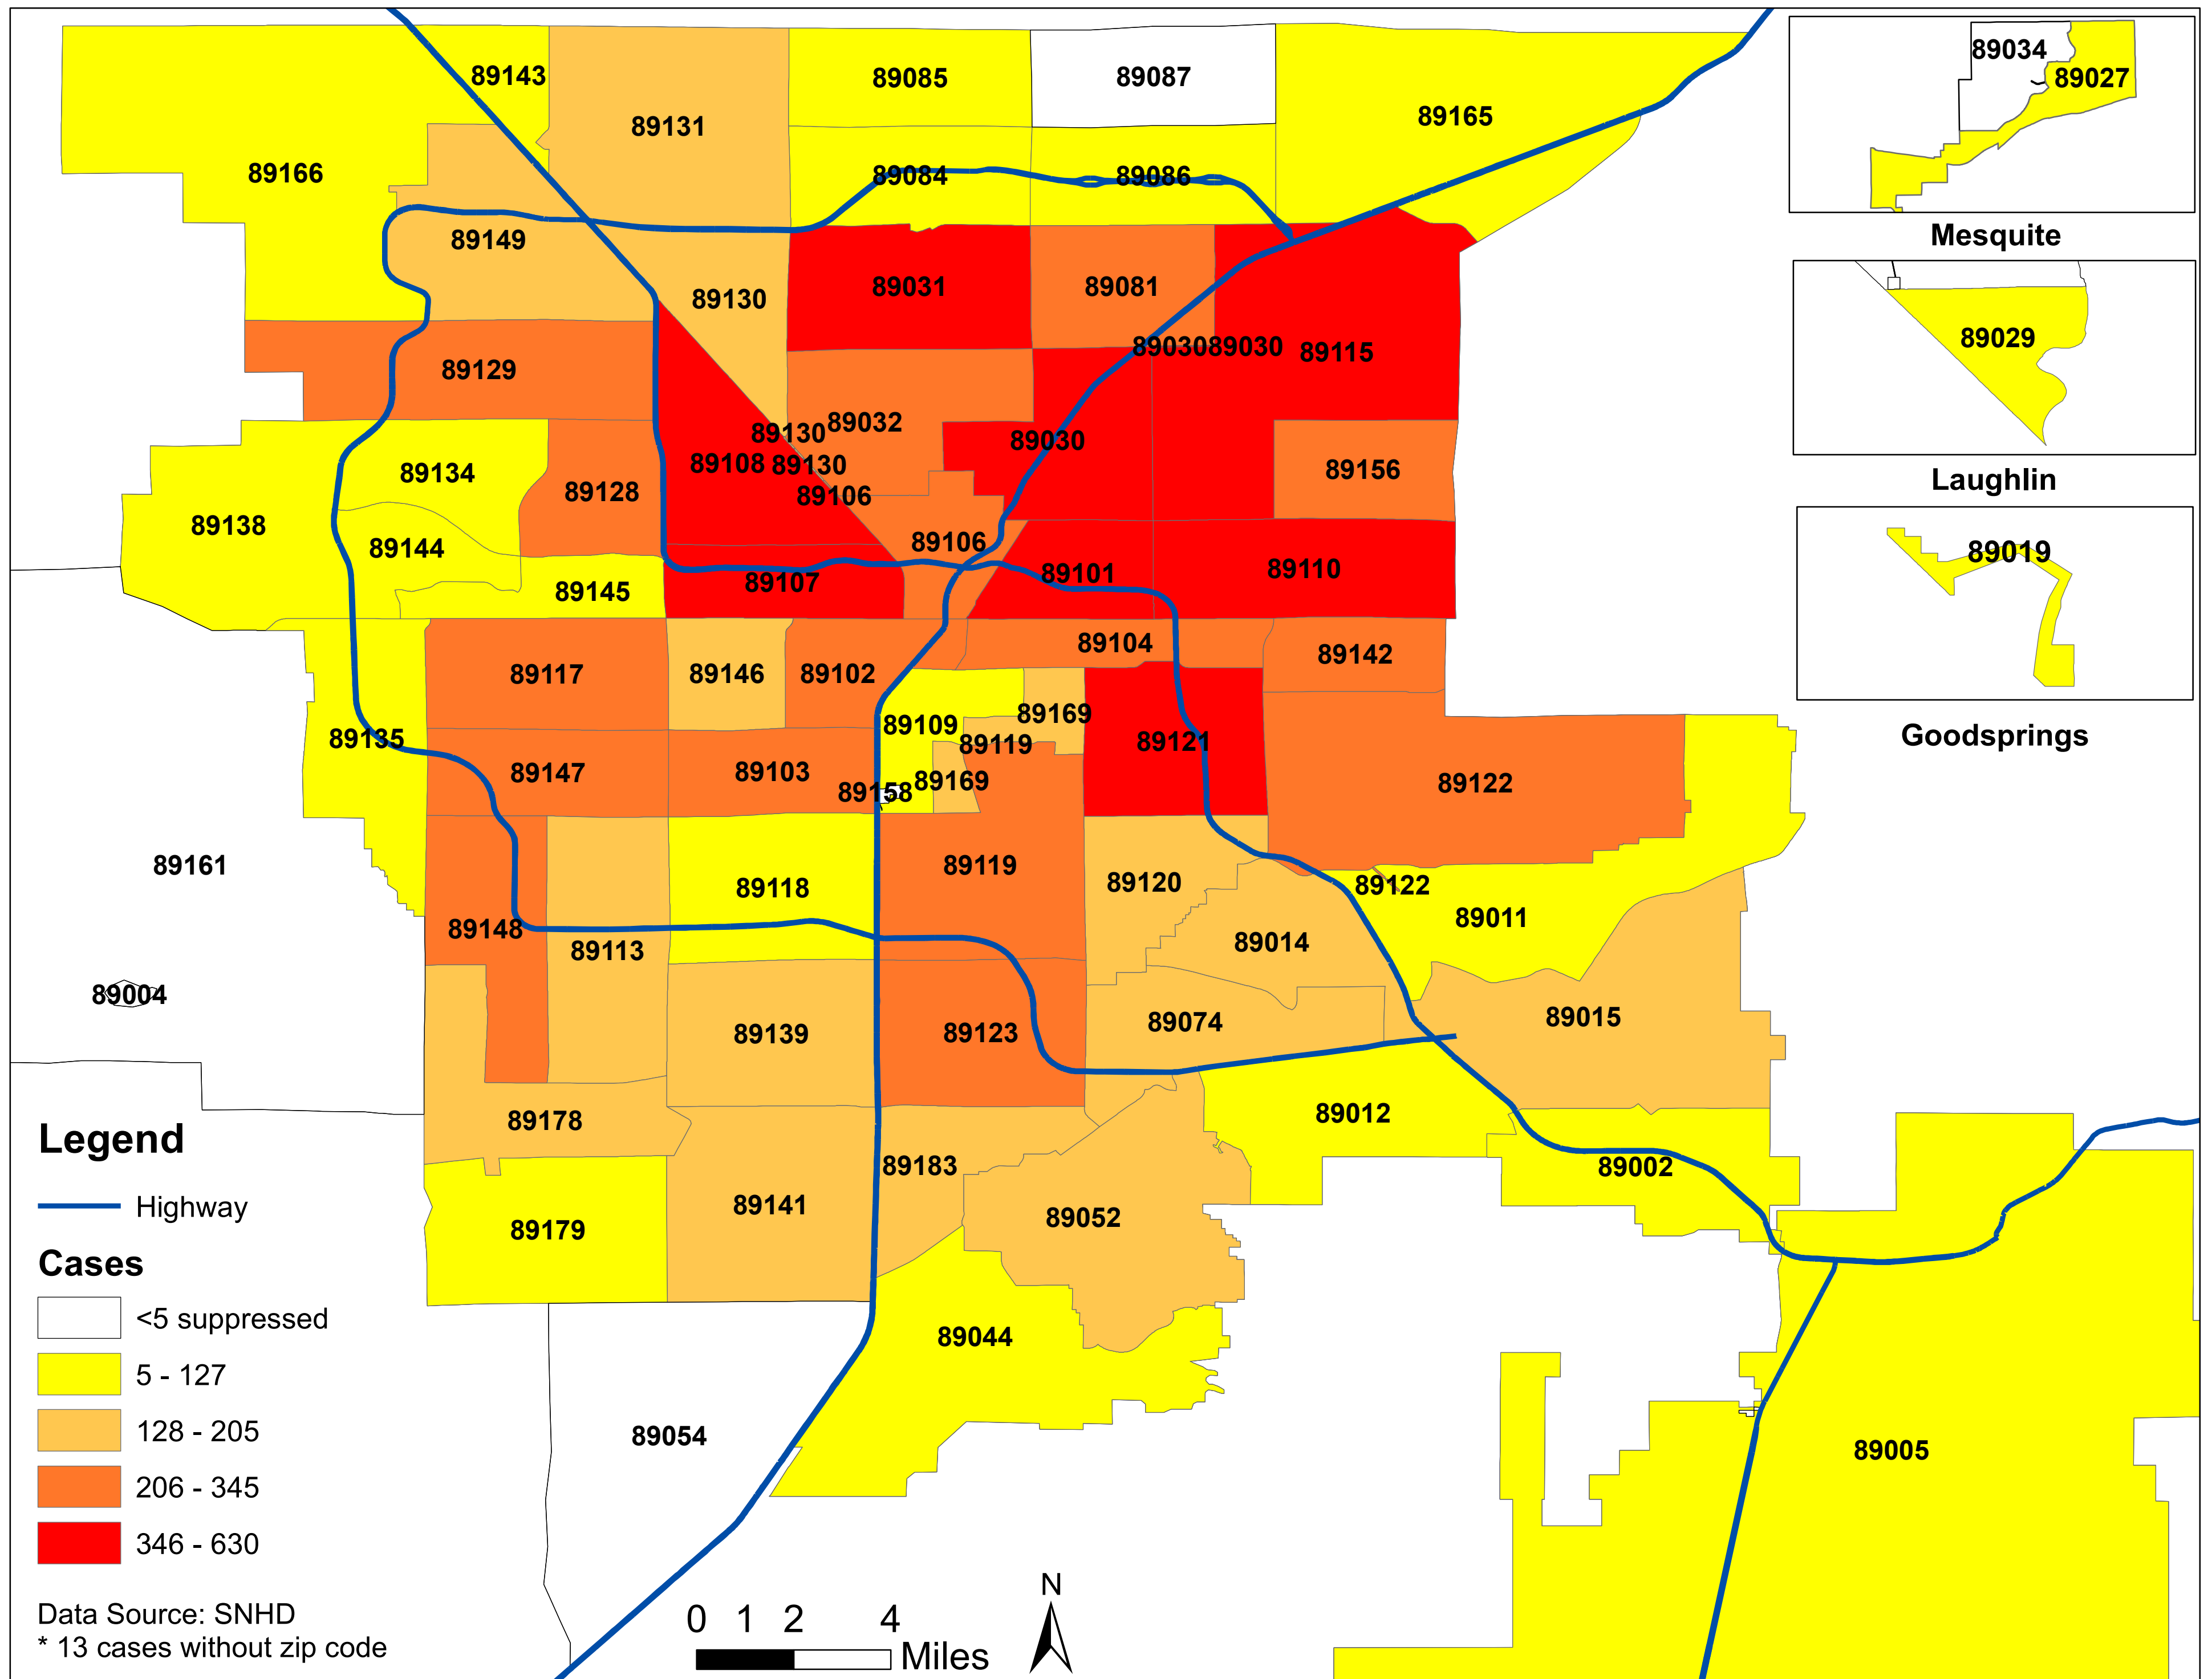

Number of COVID-19 cases by zip code in Clark county (06.25.2020)

Note: Numbers of cases by zip code in Logandale, Moapa, and Overton are less than 5 and suppressed.