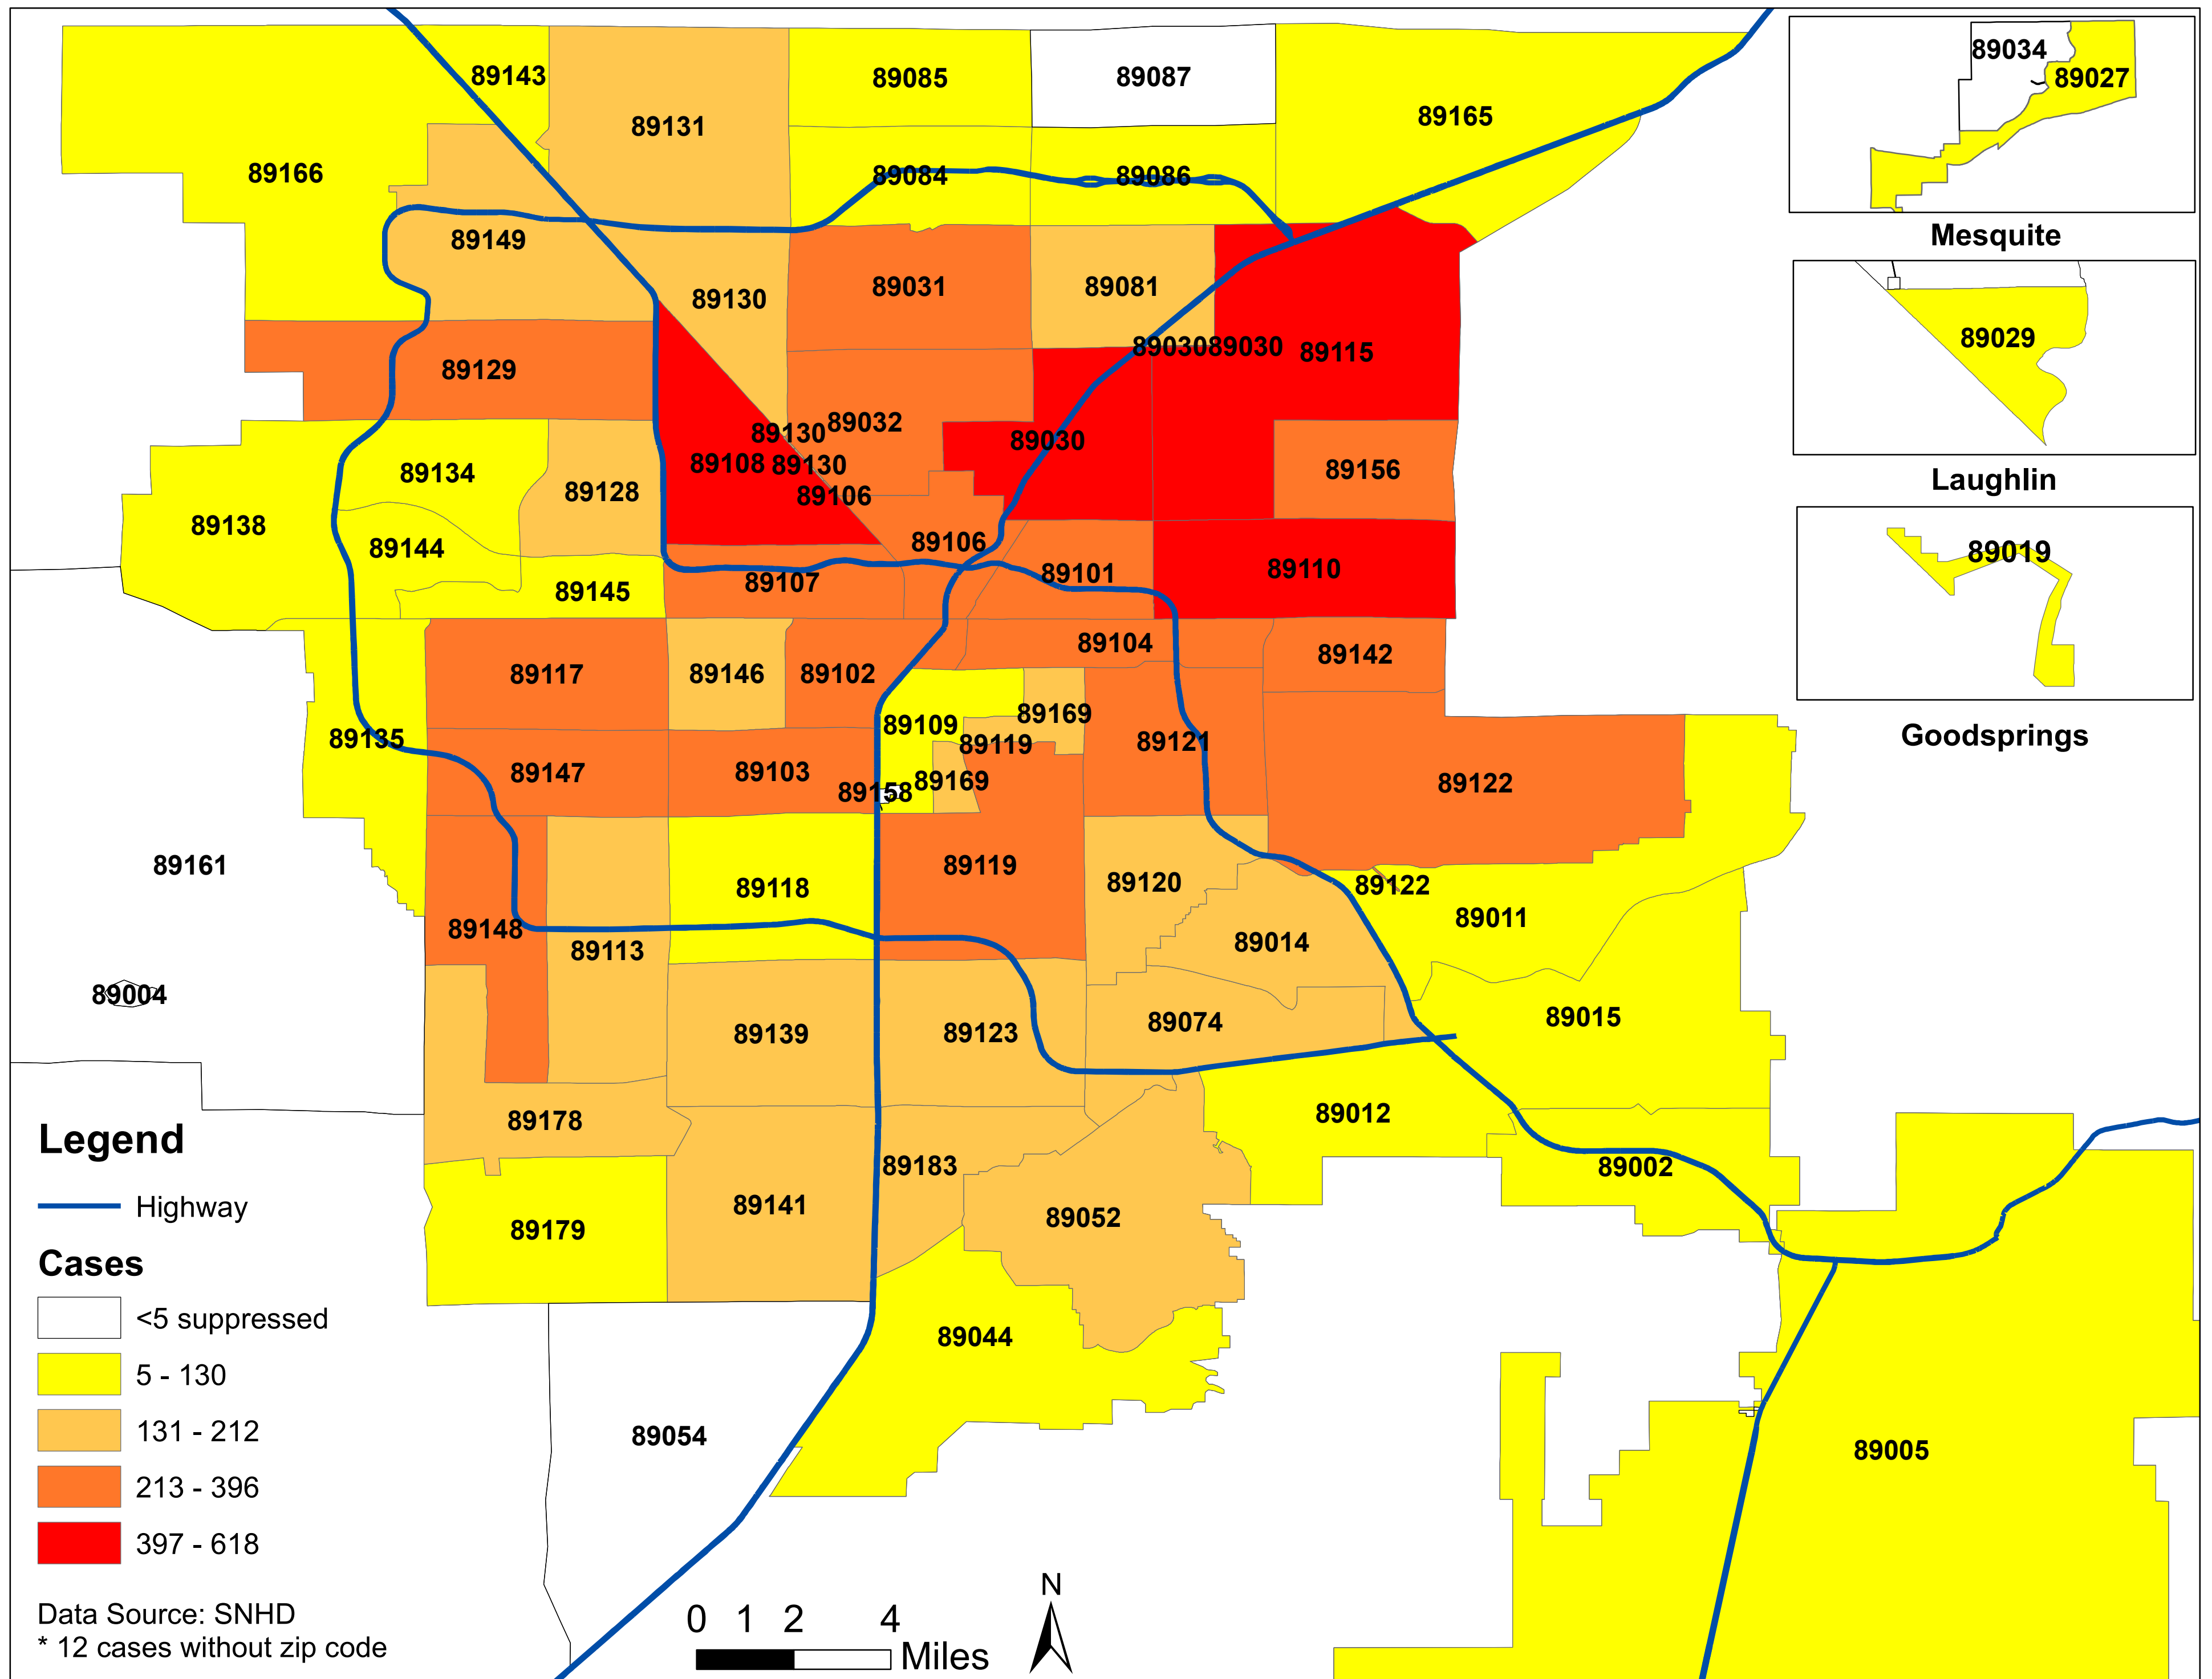

Number of COVID-19 cases by zip code in Clark county (06.24.2020)

Note: Numbers of cases by zip code in Logandale, Moapa, and Overton are less than 5 and suppressed.