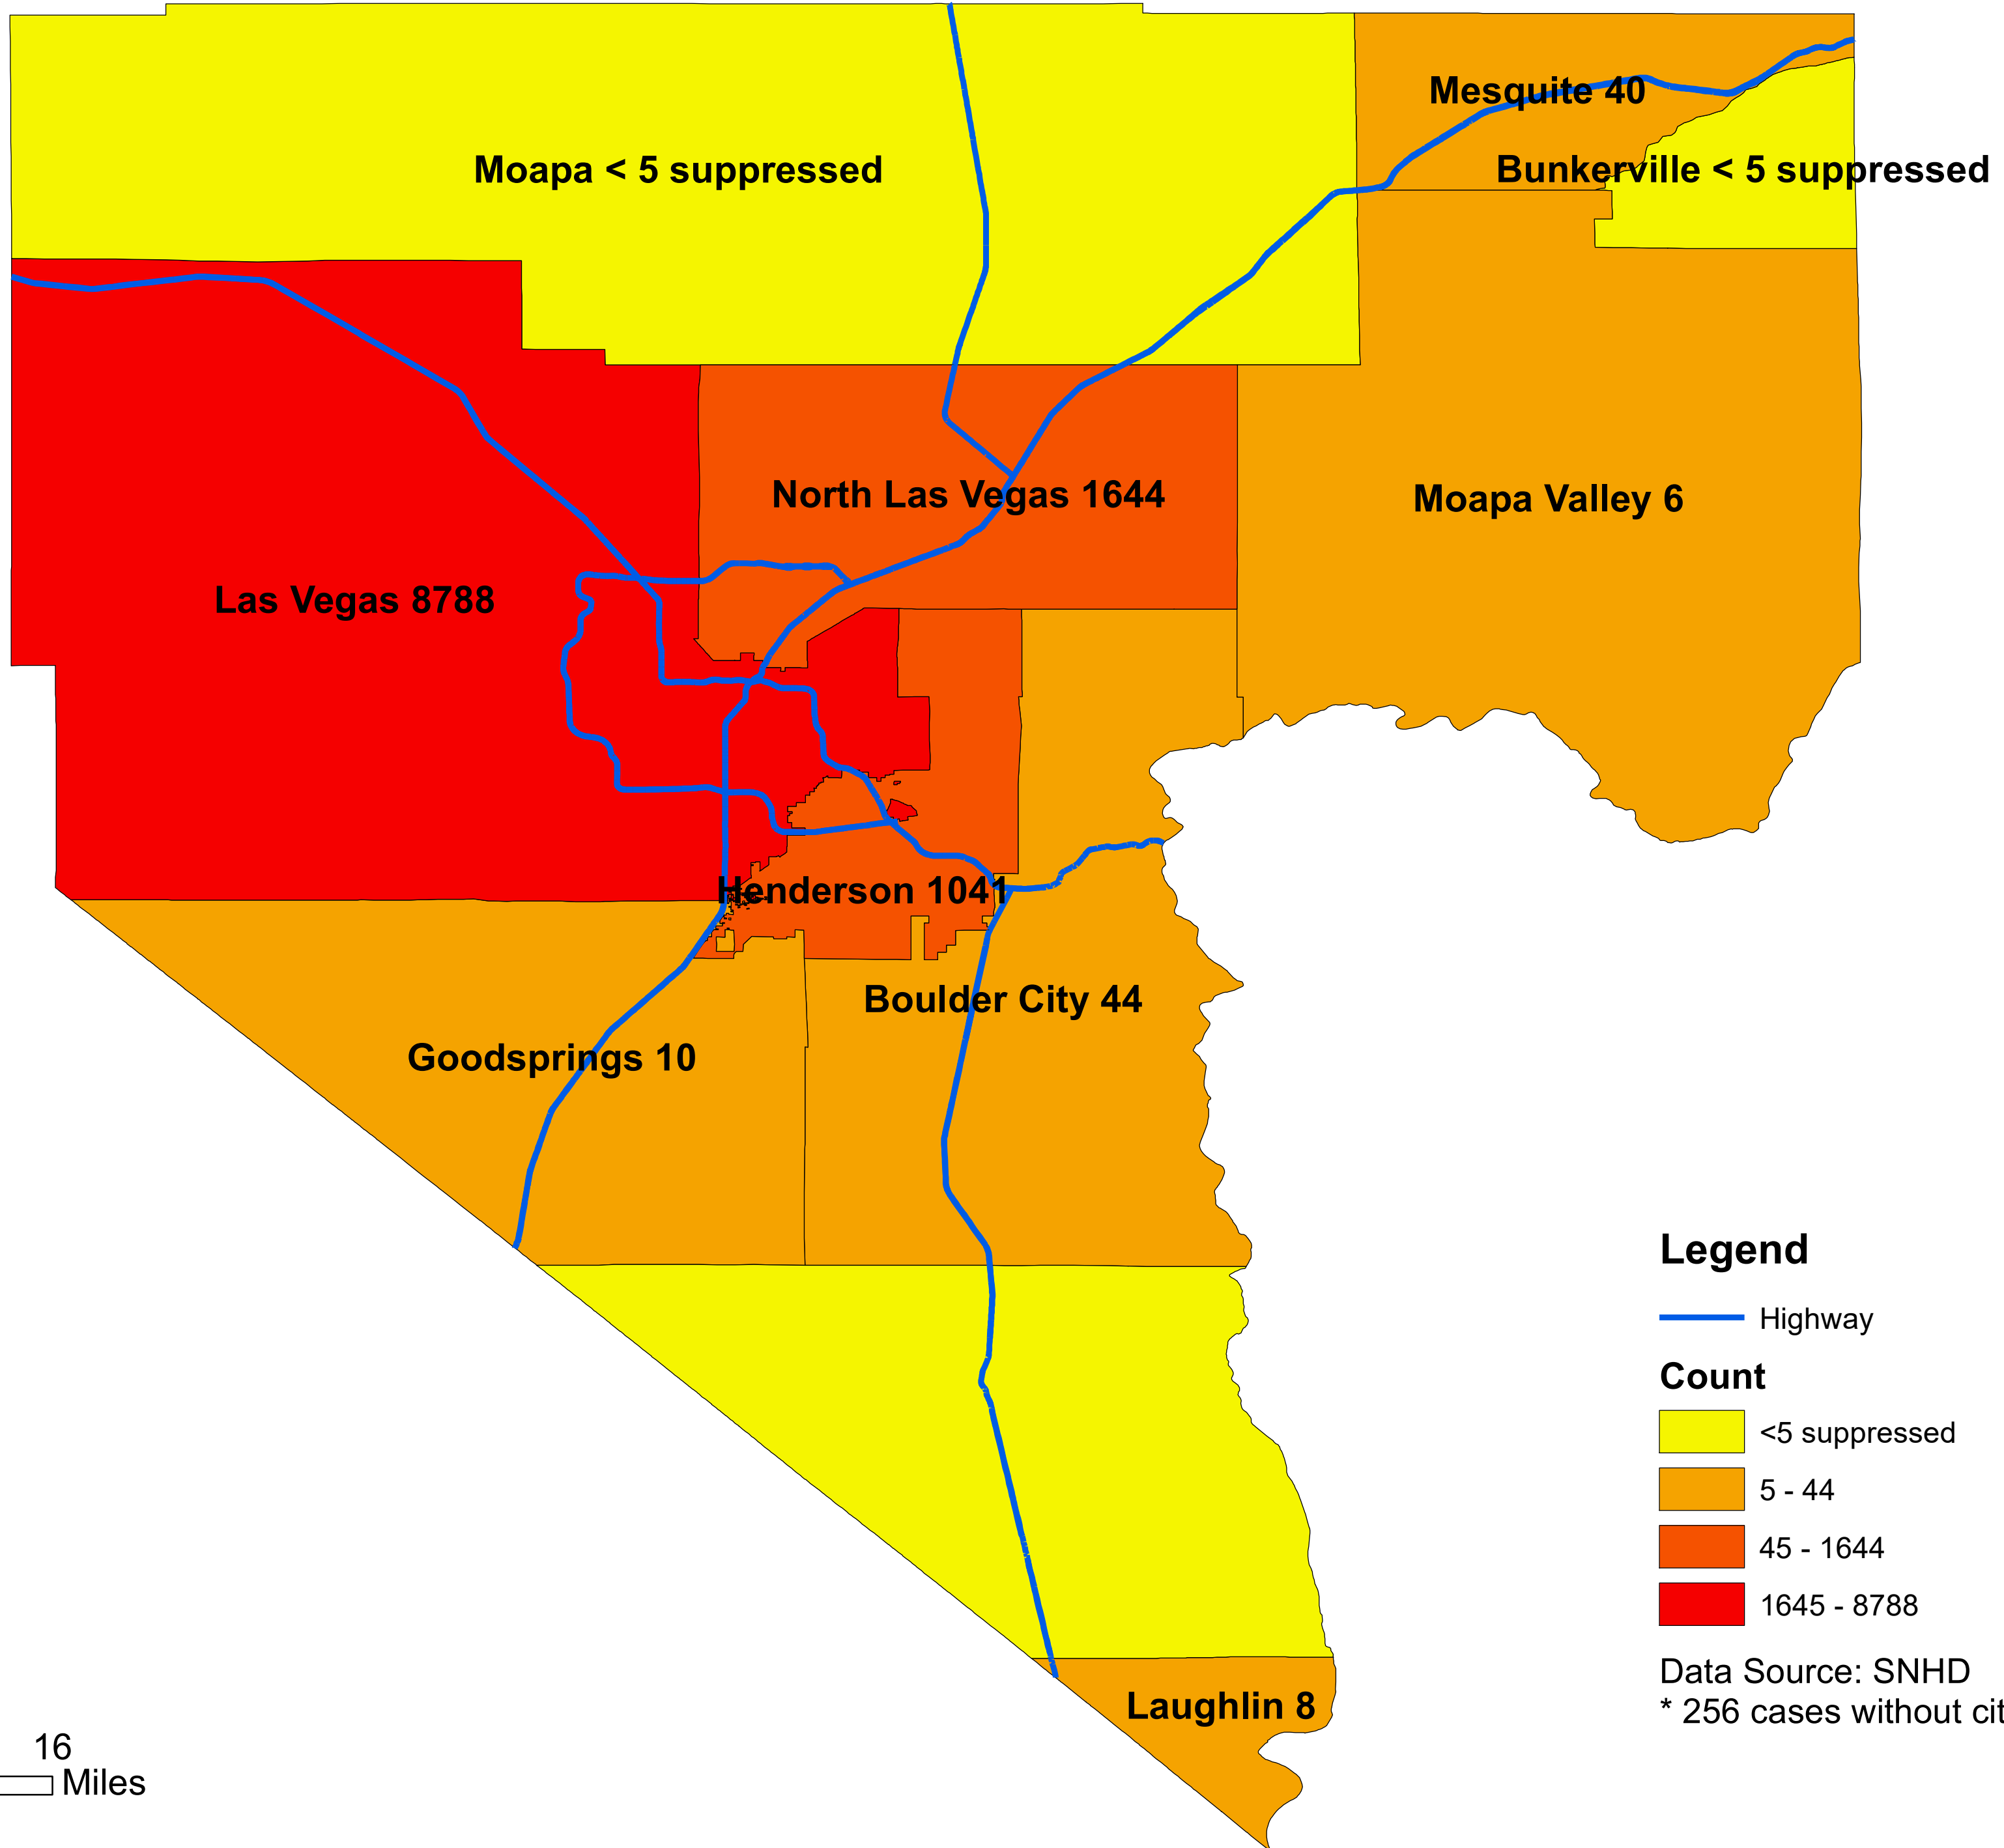

Number of COVID-19 cases by city in Clark county (06.24.2020)

Legend

— Highway

Count

<5 suppressed

5 - 44

45 - 1644

1645 - 8788

Data Source: SNHD

* 256 cases without city information

0 4 8 16 Miles