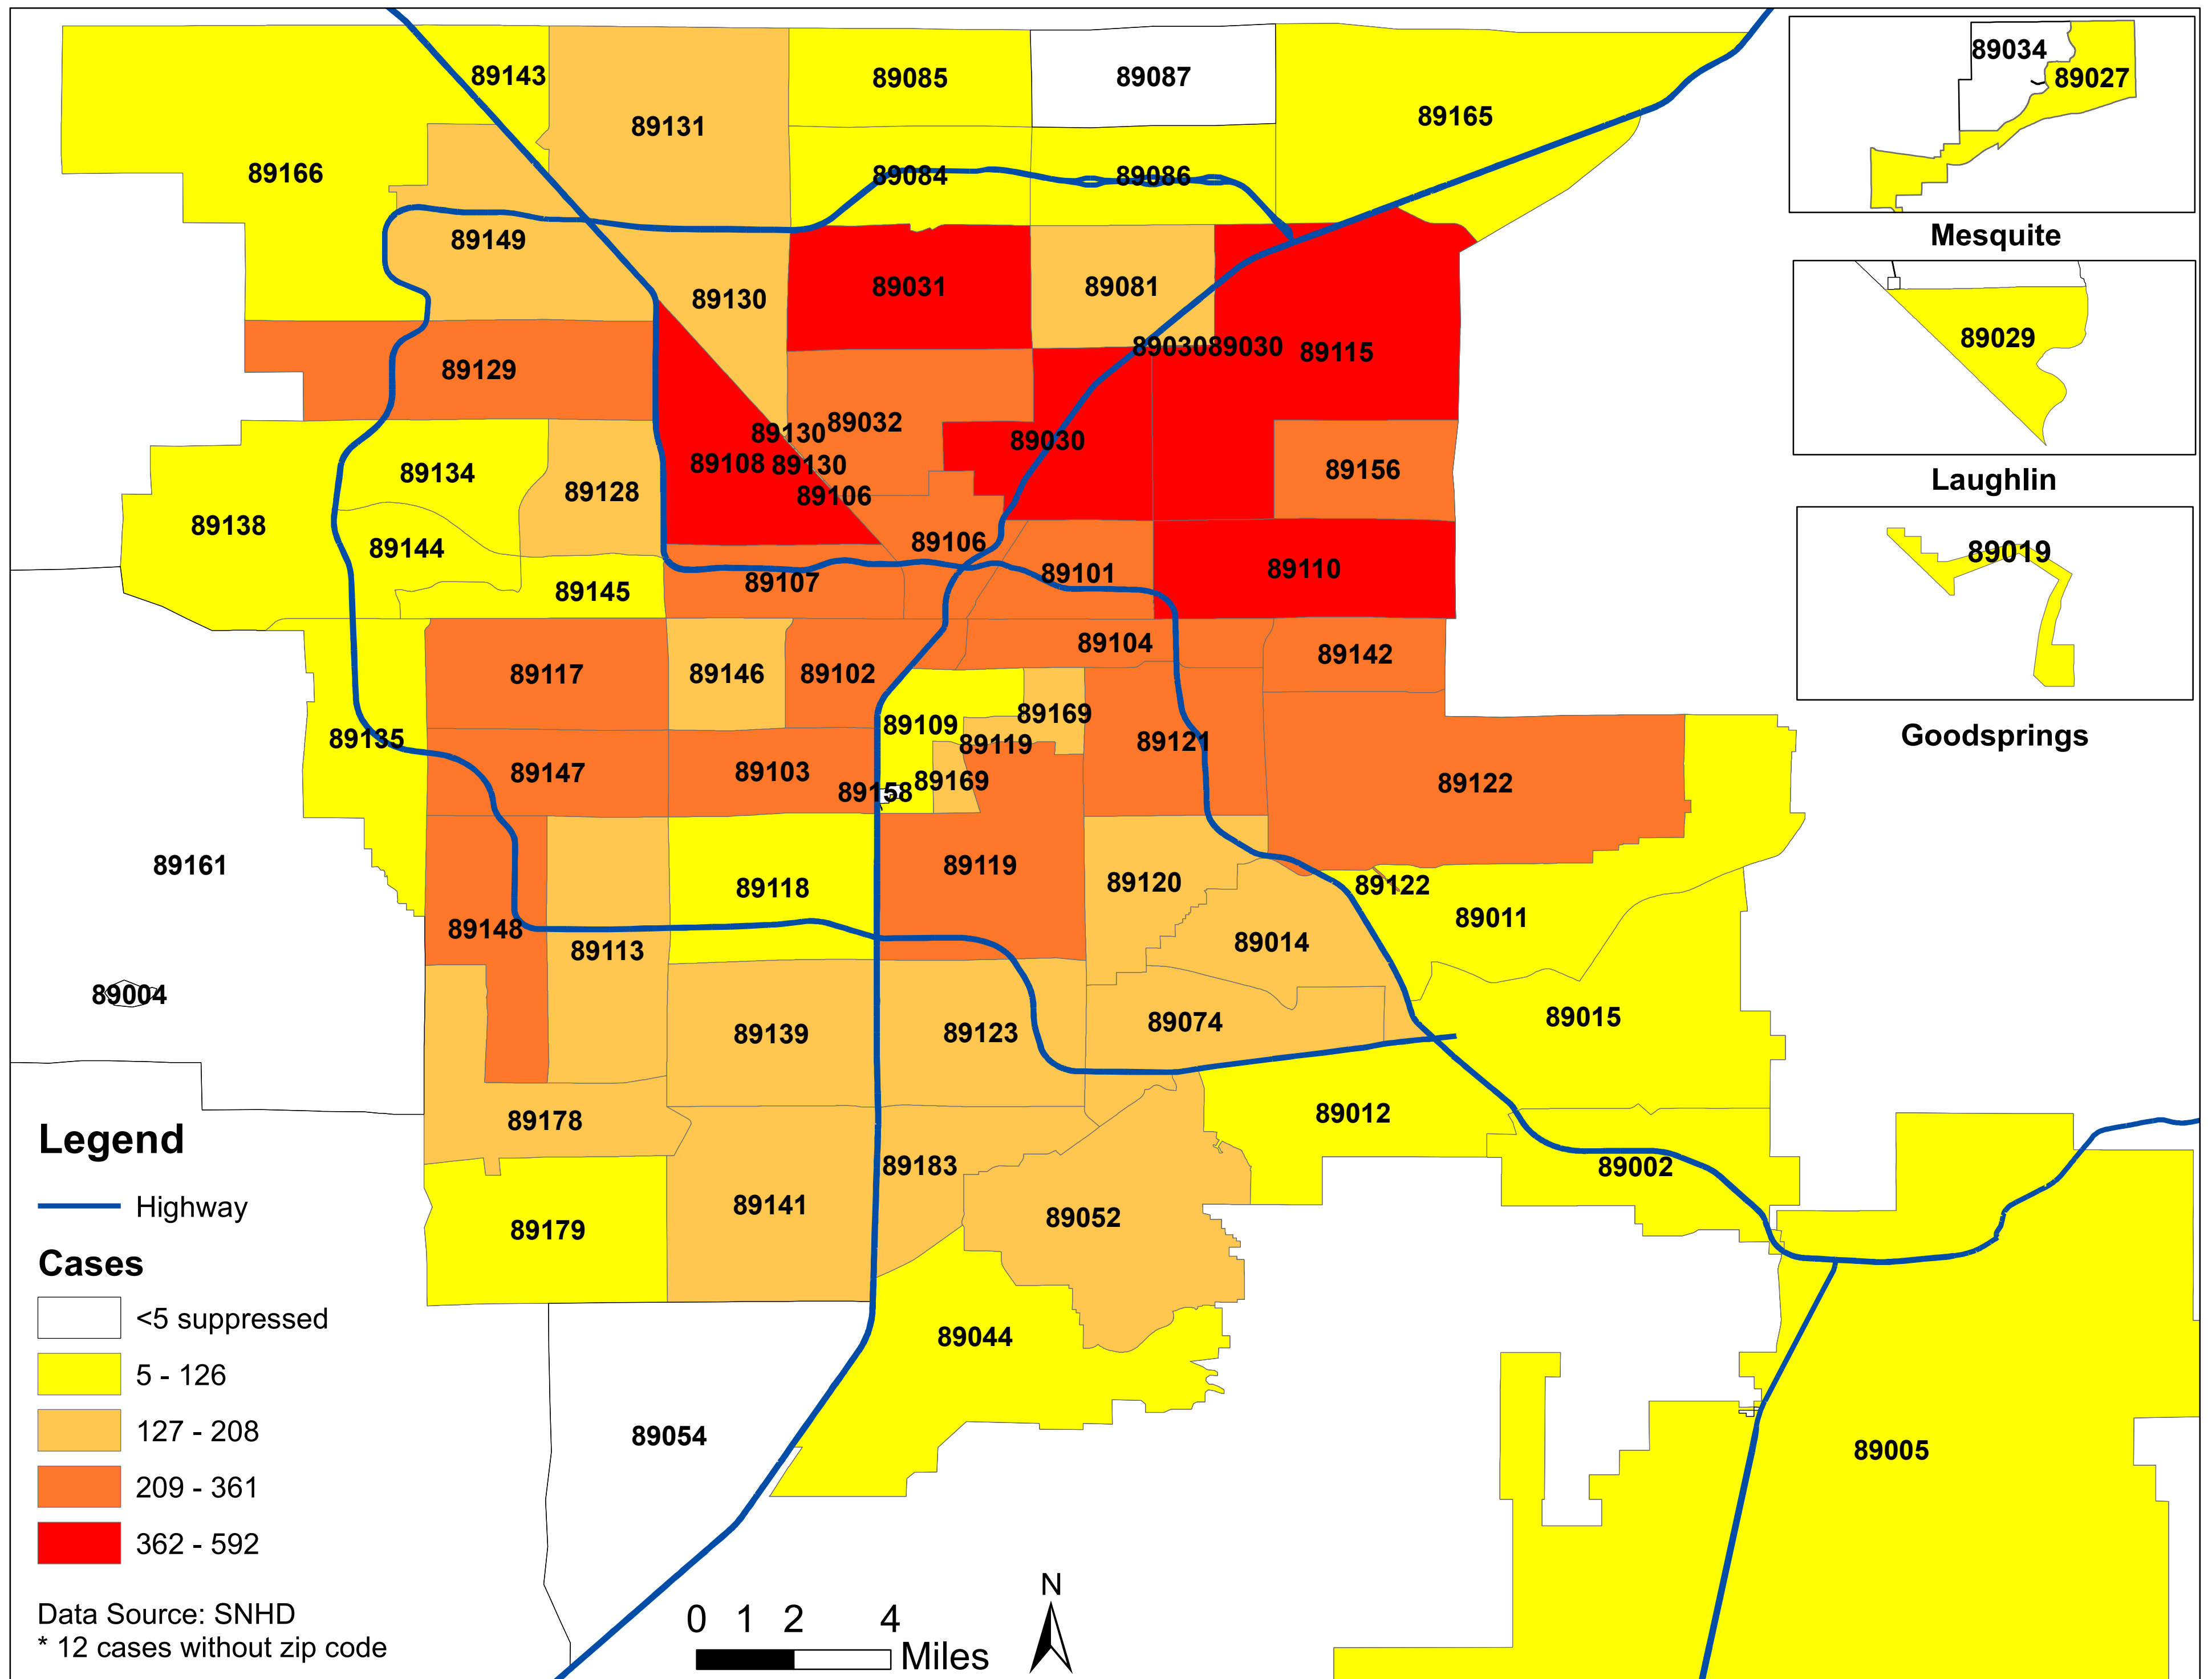

Number of COVID-19 cases by zip code in Clark county (06.23.2020)

Note: Numbers of cases by zip code in Logandale, Moapa, and Overton are less than 5 and suppressed.