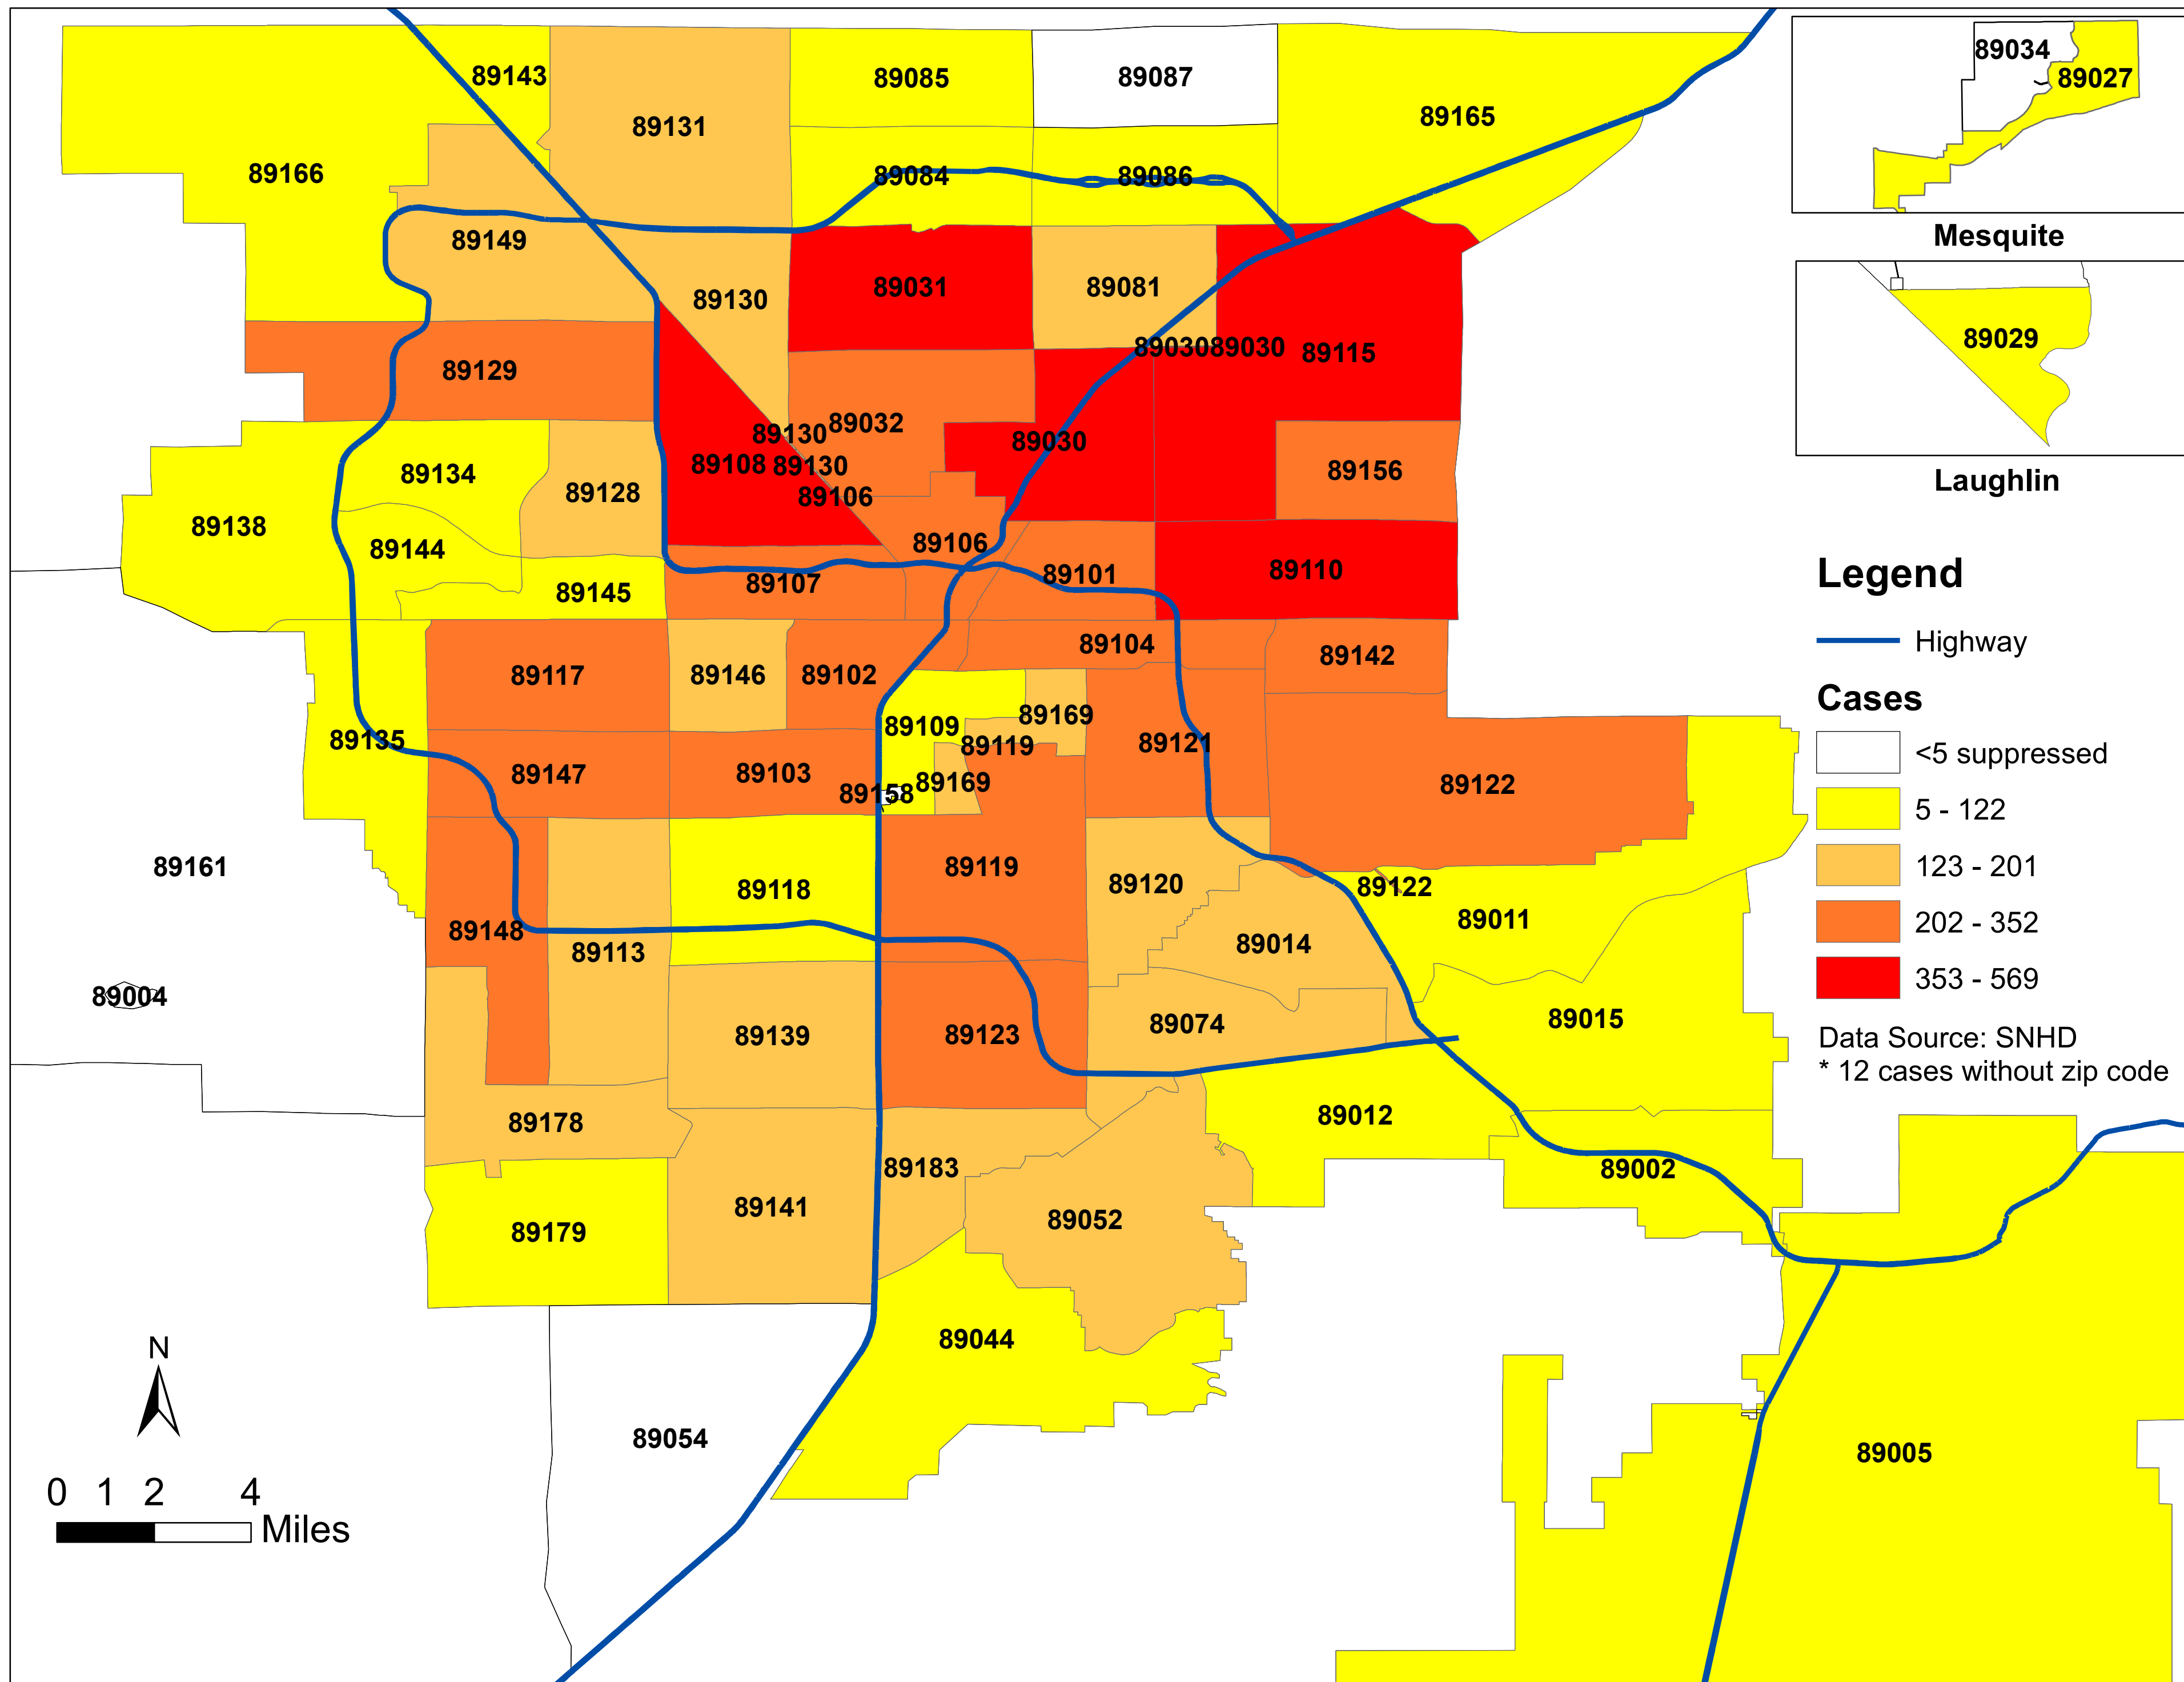

Number of COVID-19 cases by zip code in Clark county (06.22.2020)

Note: Numbers of cases by zip code in Logandale, Moapa, Overton and Sandy Valley are less than 5 and suppressed.