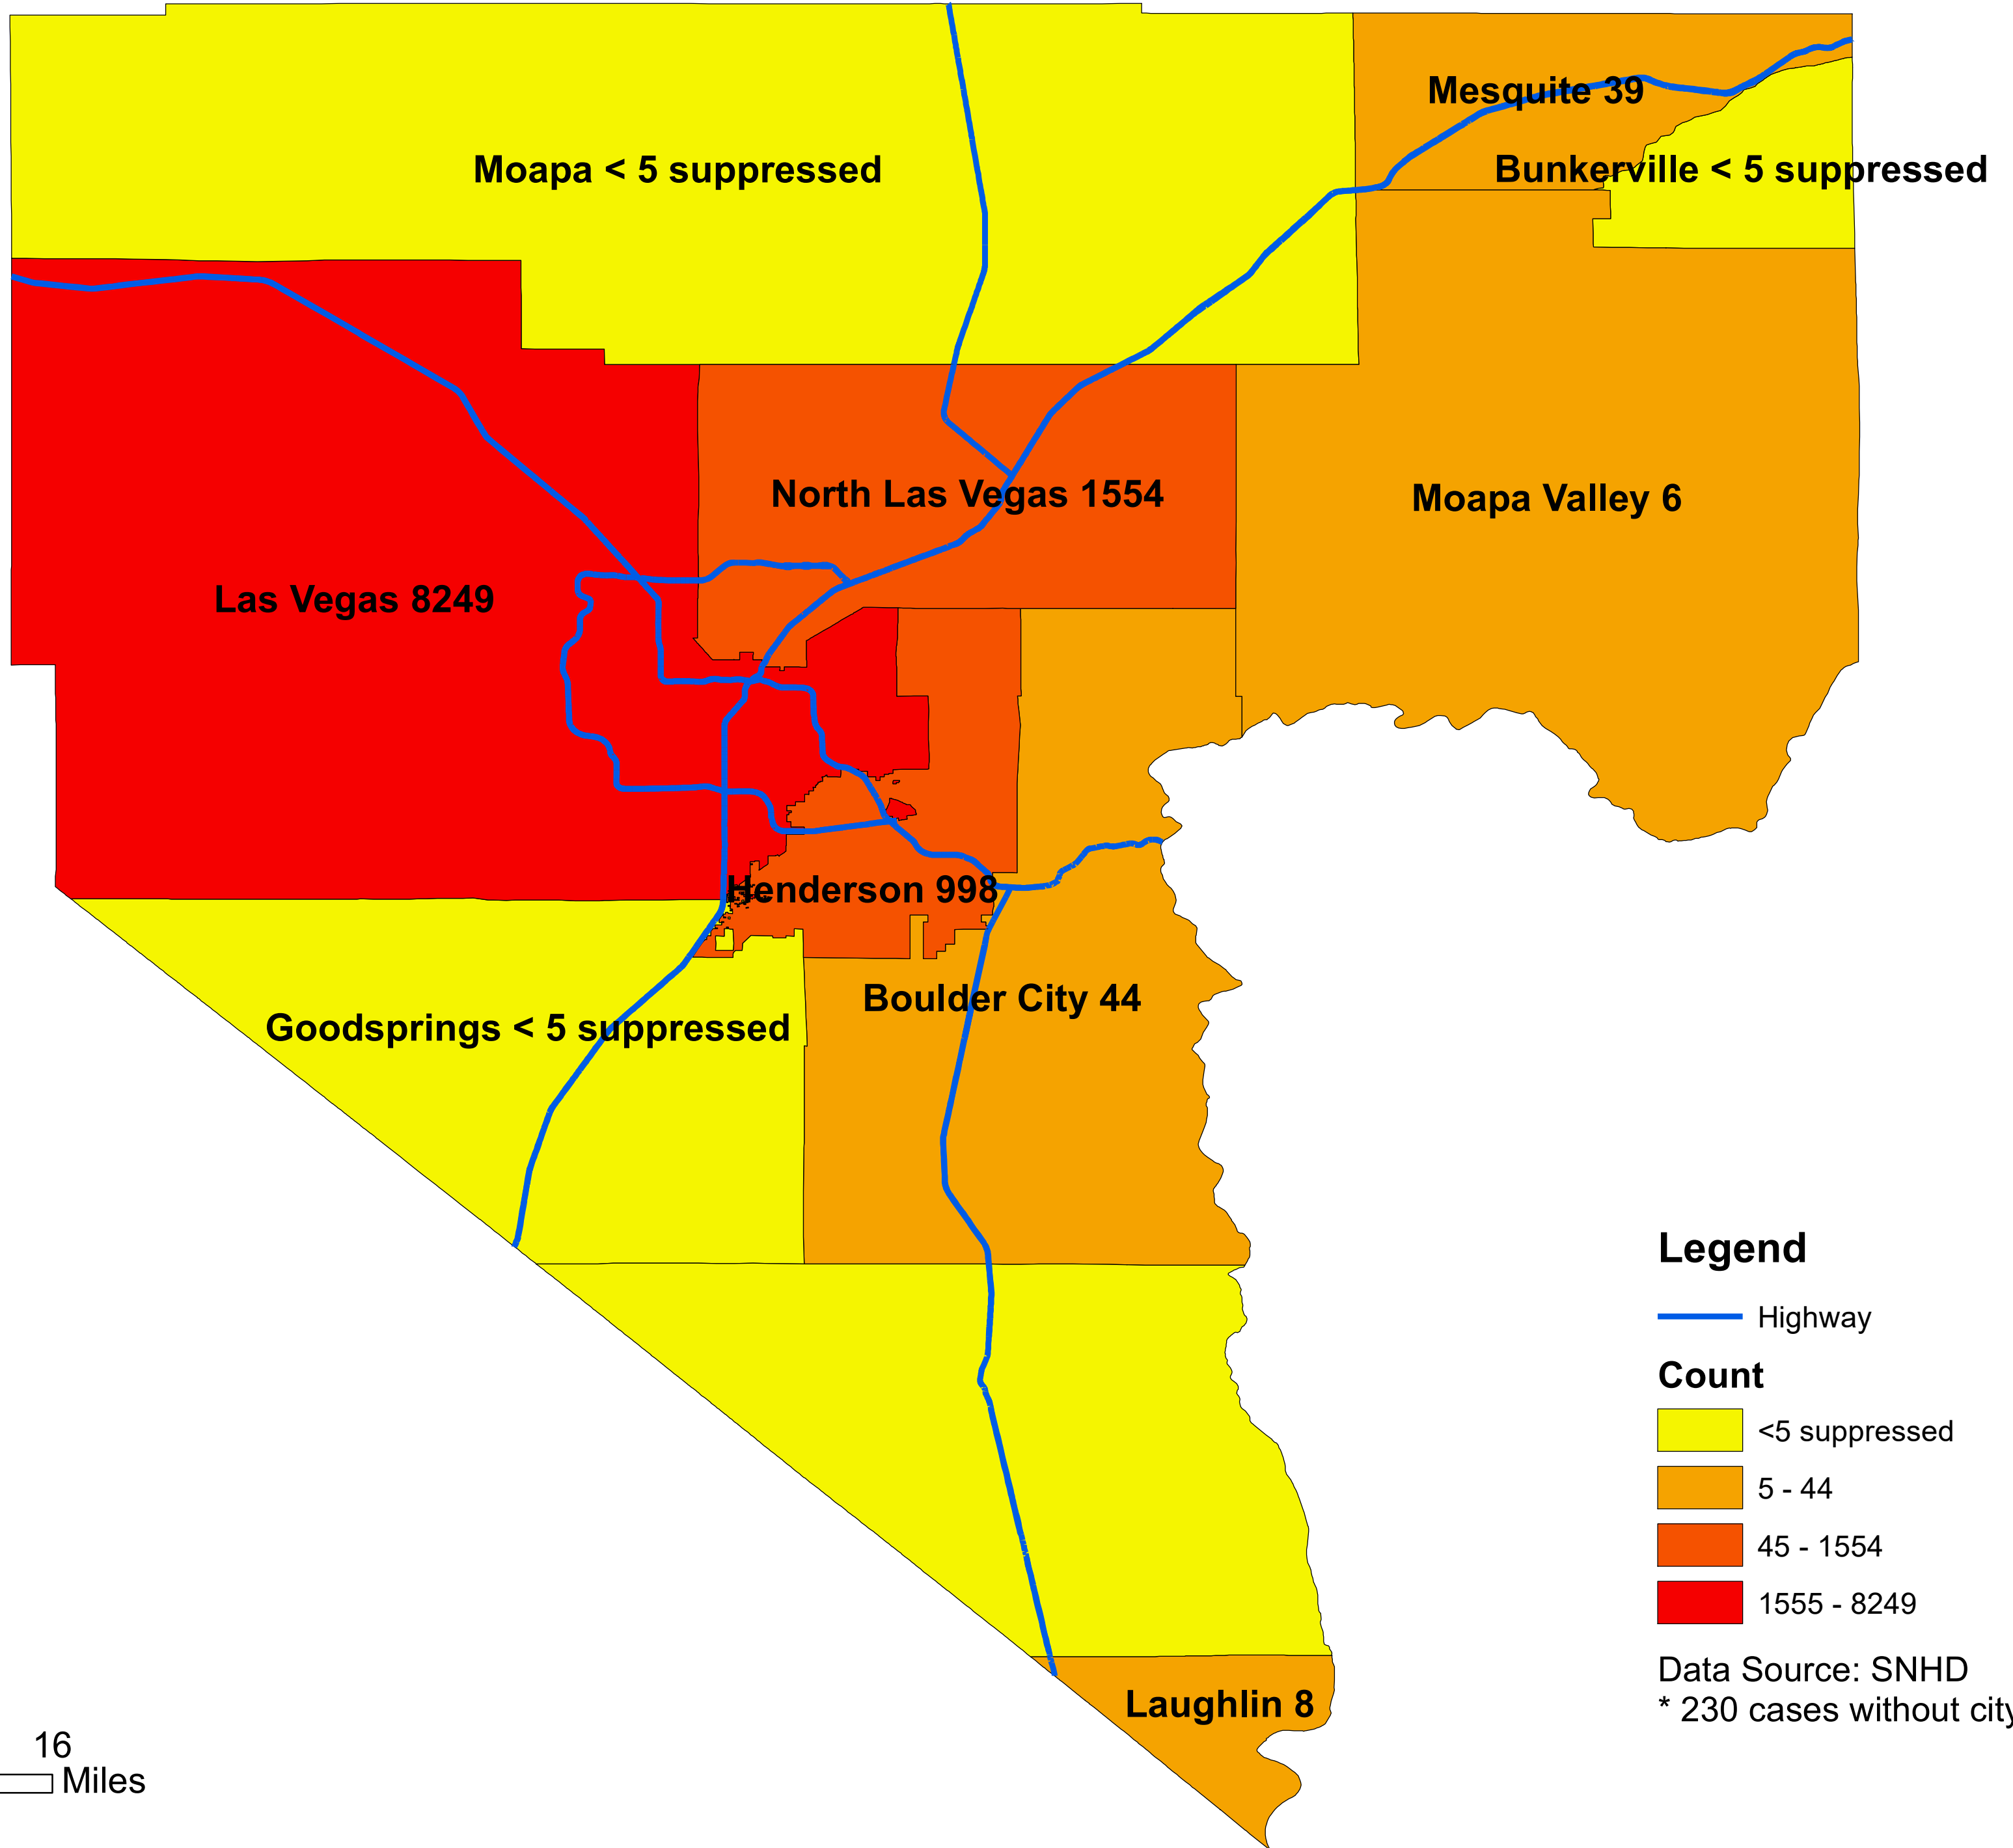

Number of COVID-19 cases by city in Clark county (06.22.2020)

Legend

— Highway

Count

<5 suppressed

5 - 44

45 - 1554

1555 - 8249

Data Source: SNHD

* 230 cases without city information

0 4 8 16 Miles