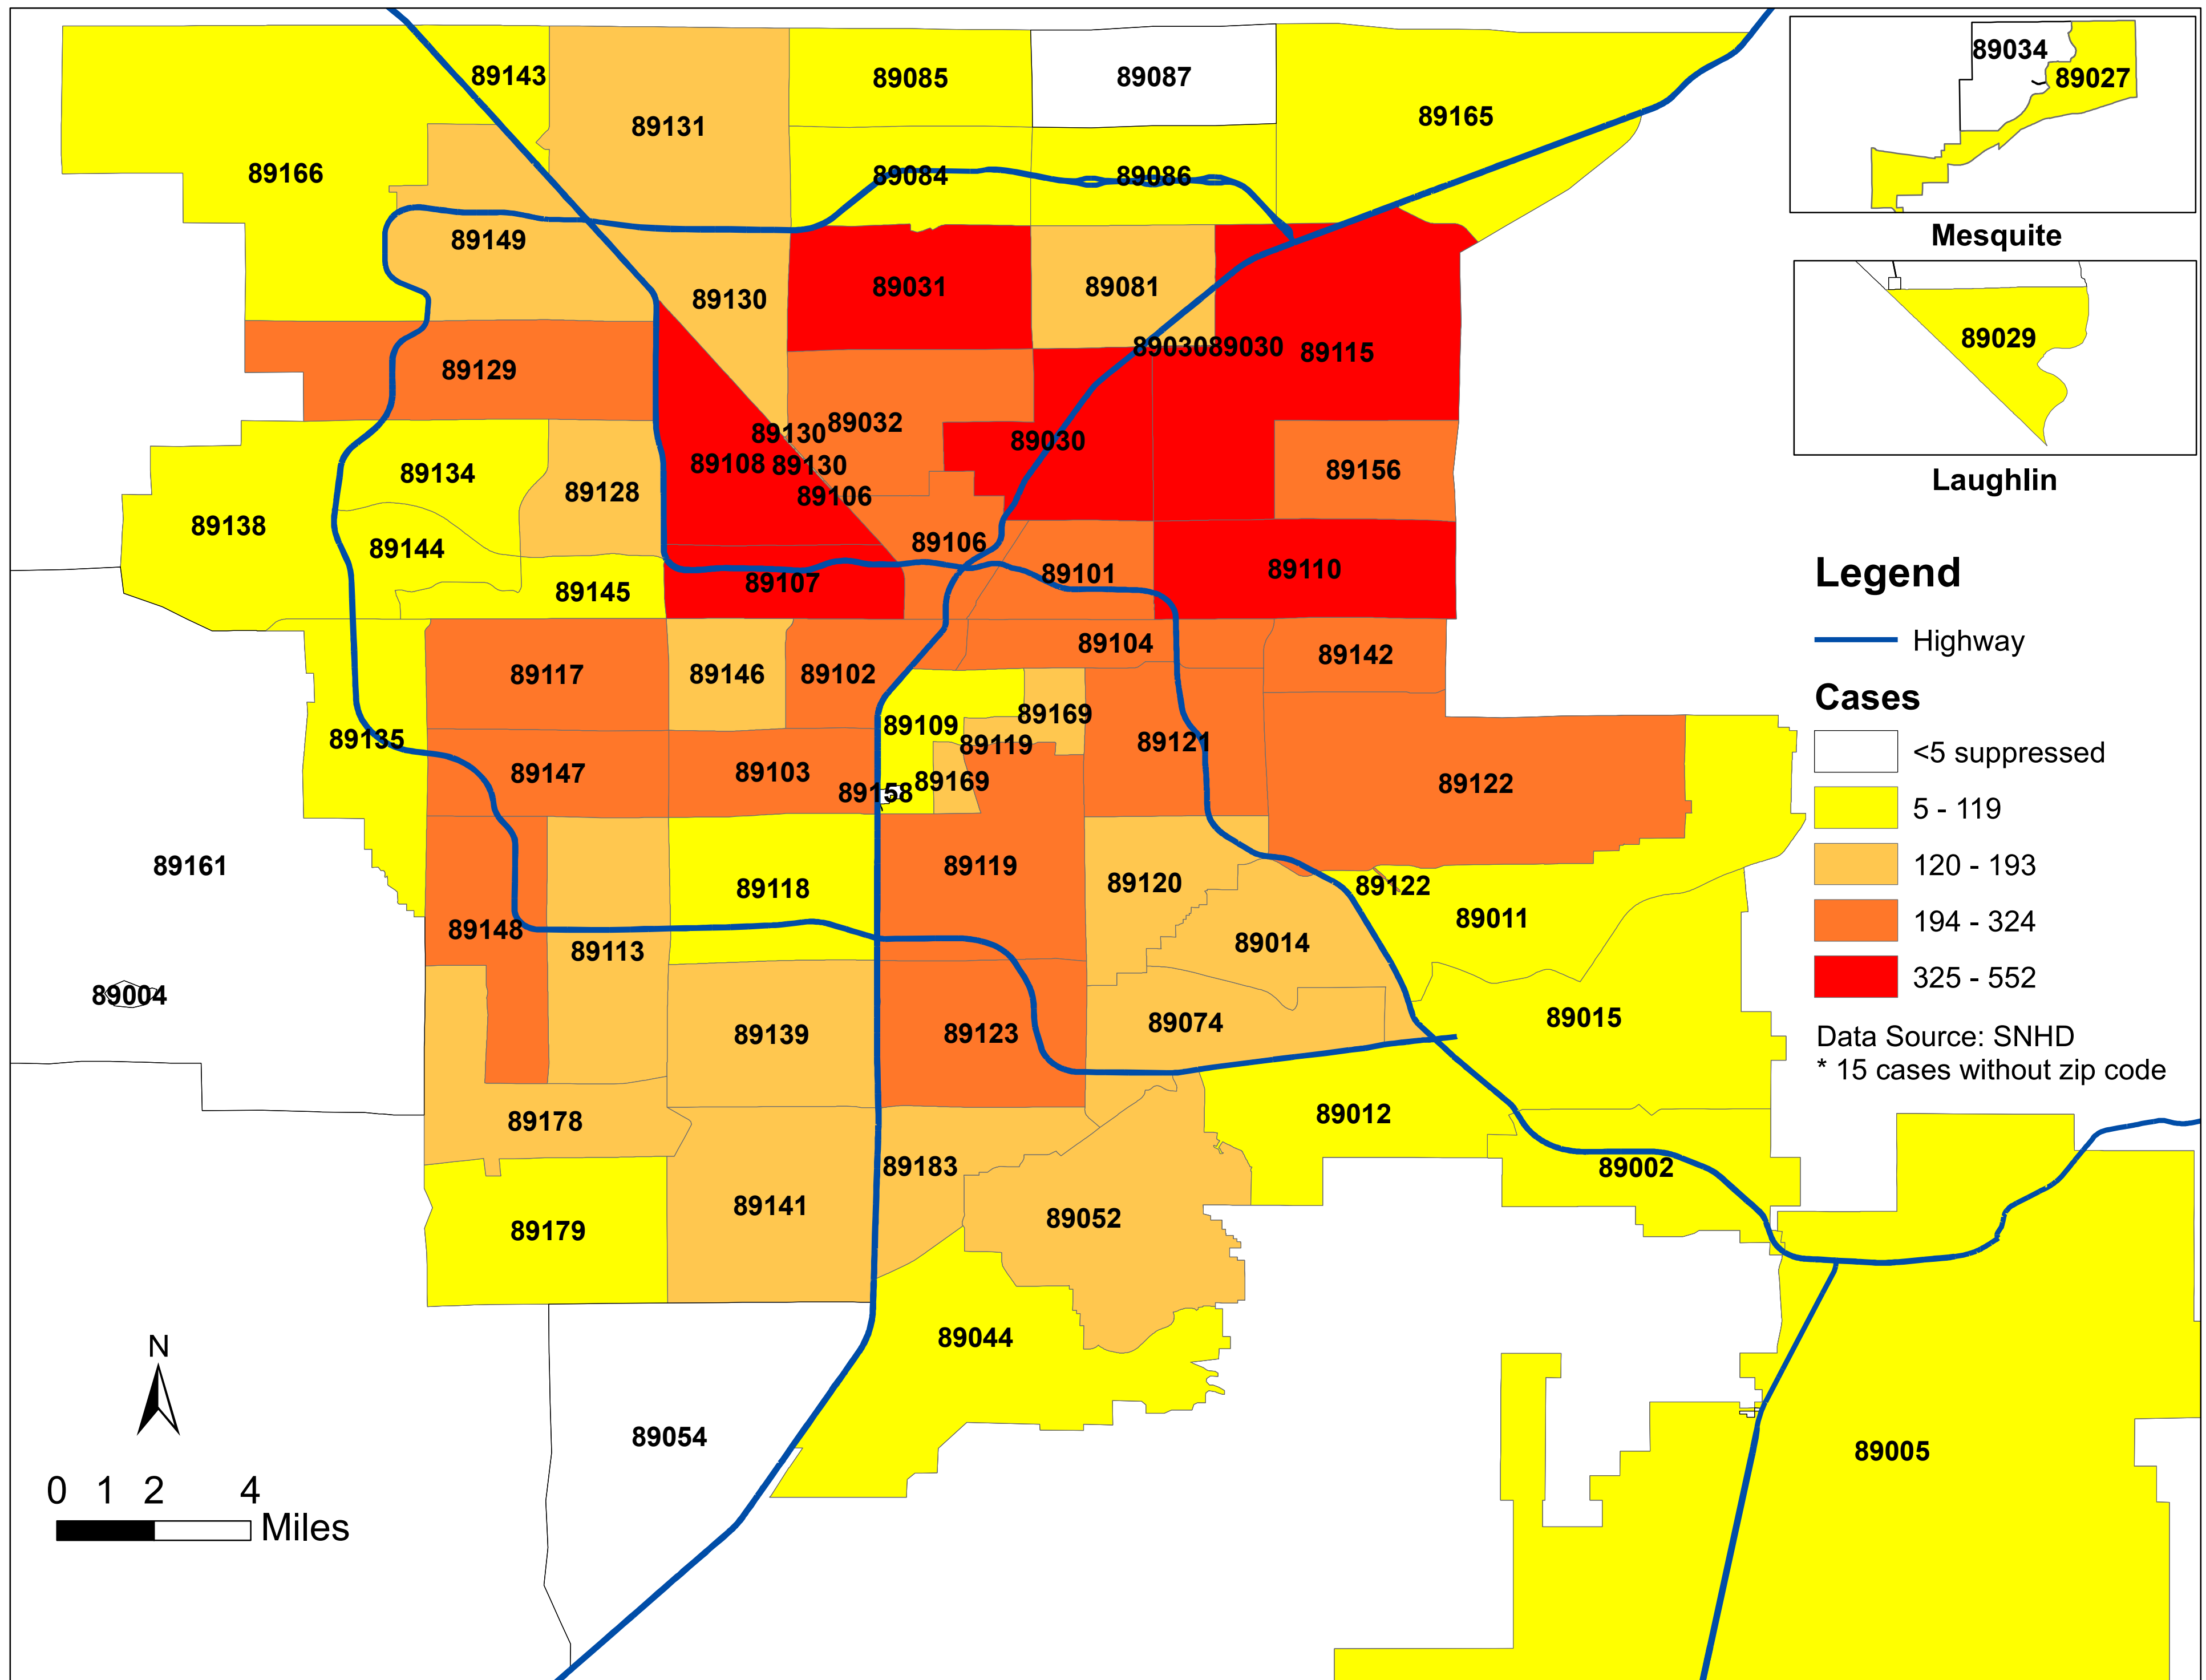

Number of COVID-19 cases by zip code in Clark county (06.21.2020)

Note: Numbers of cases by zip code in Logandale, Moapa, Overton and Sandy Valley are less than 5 and suppressed.