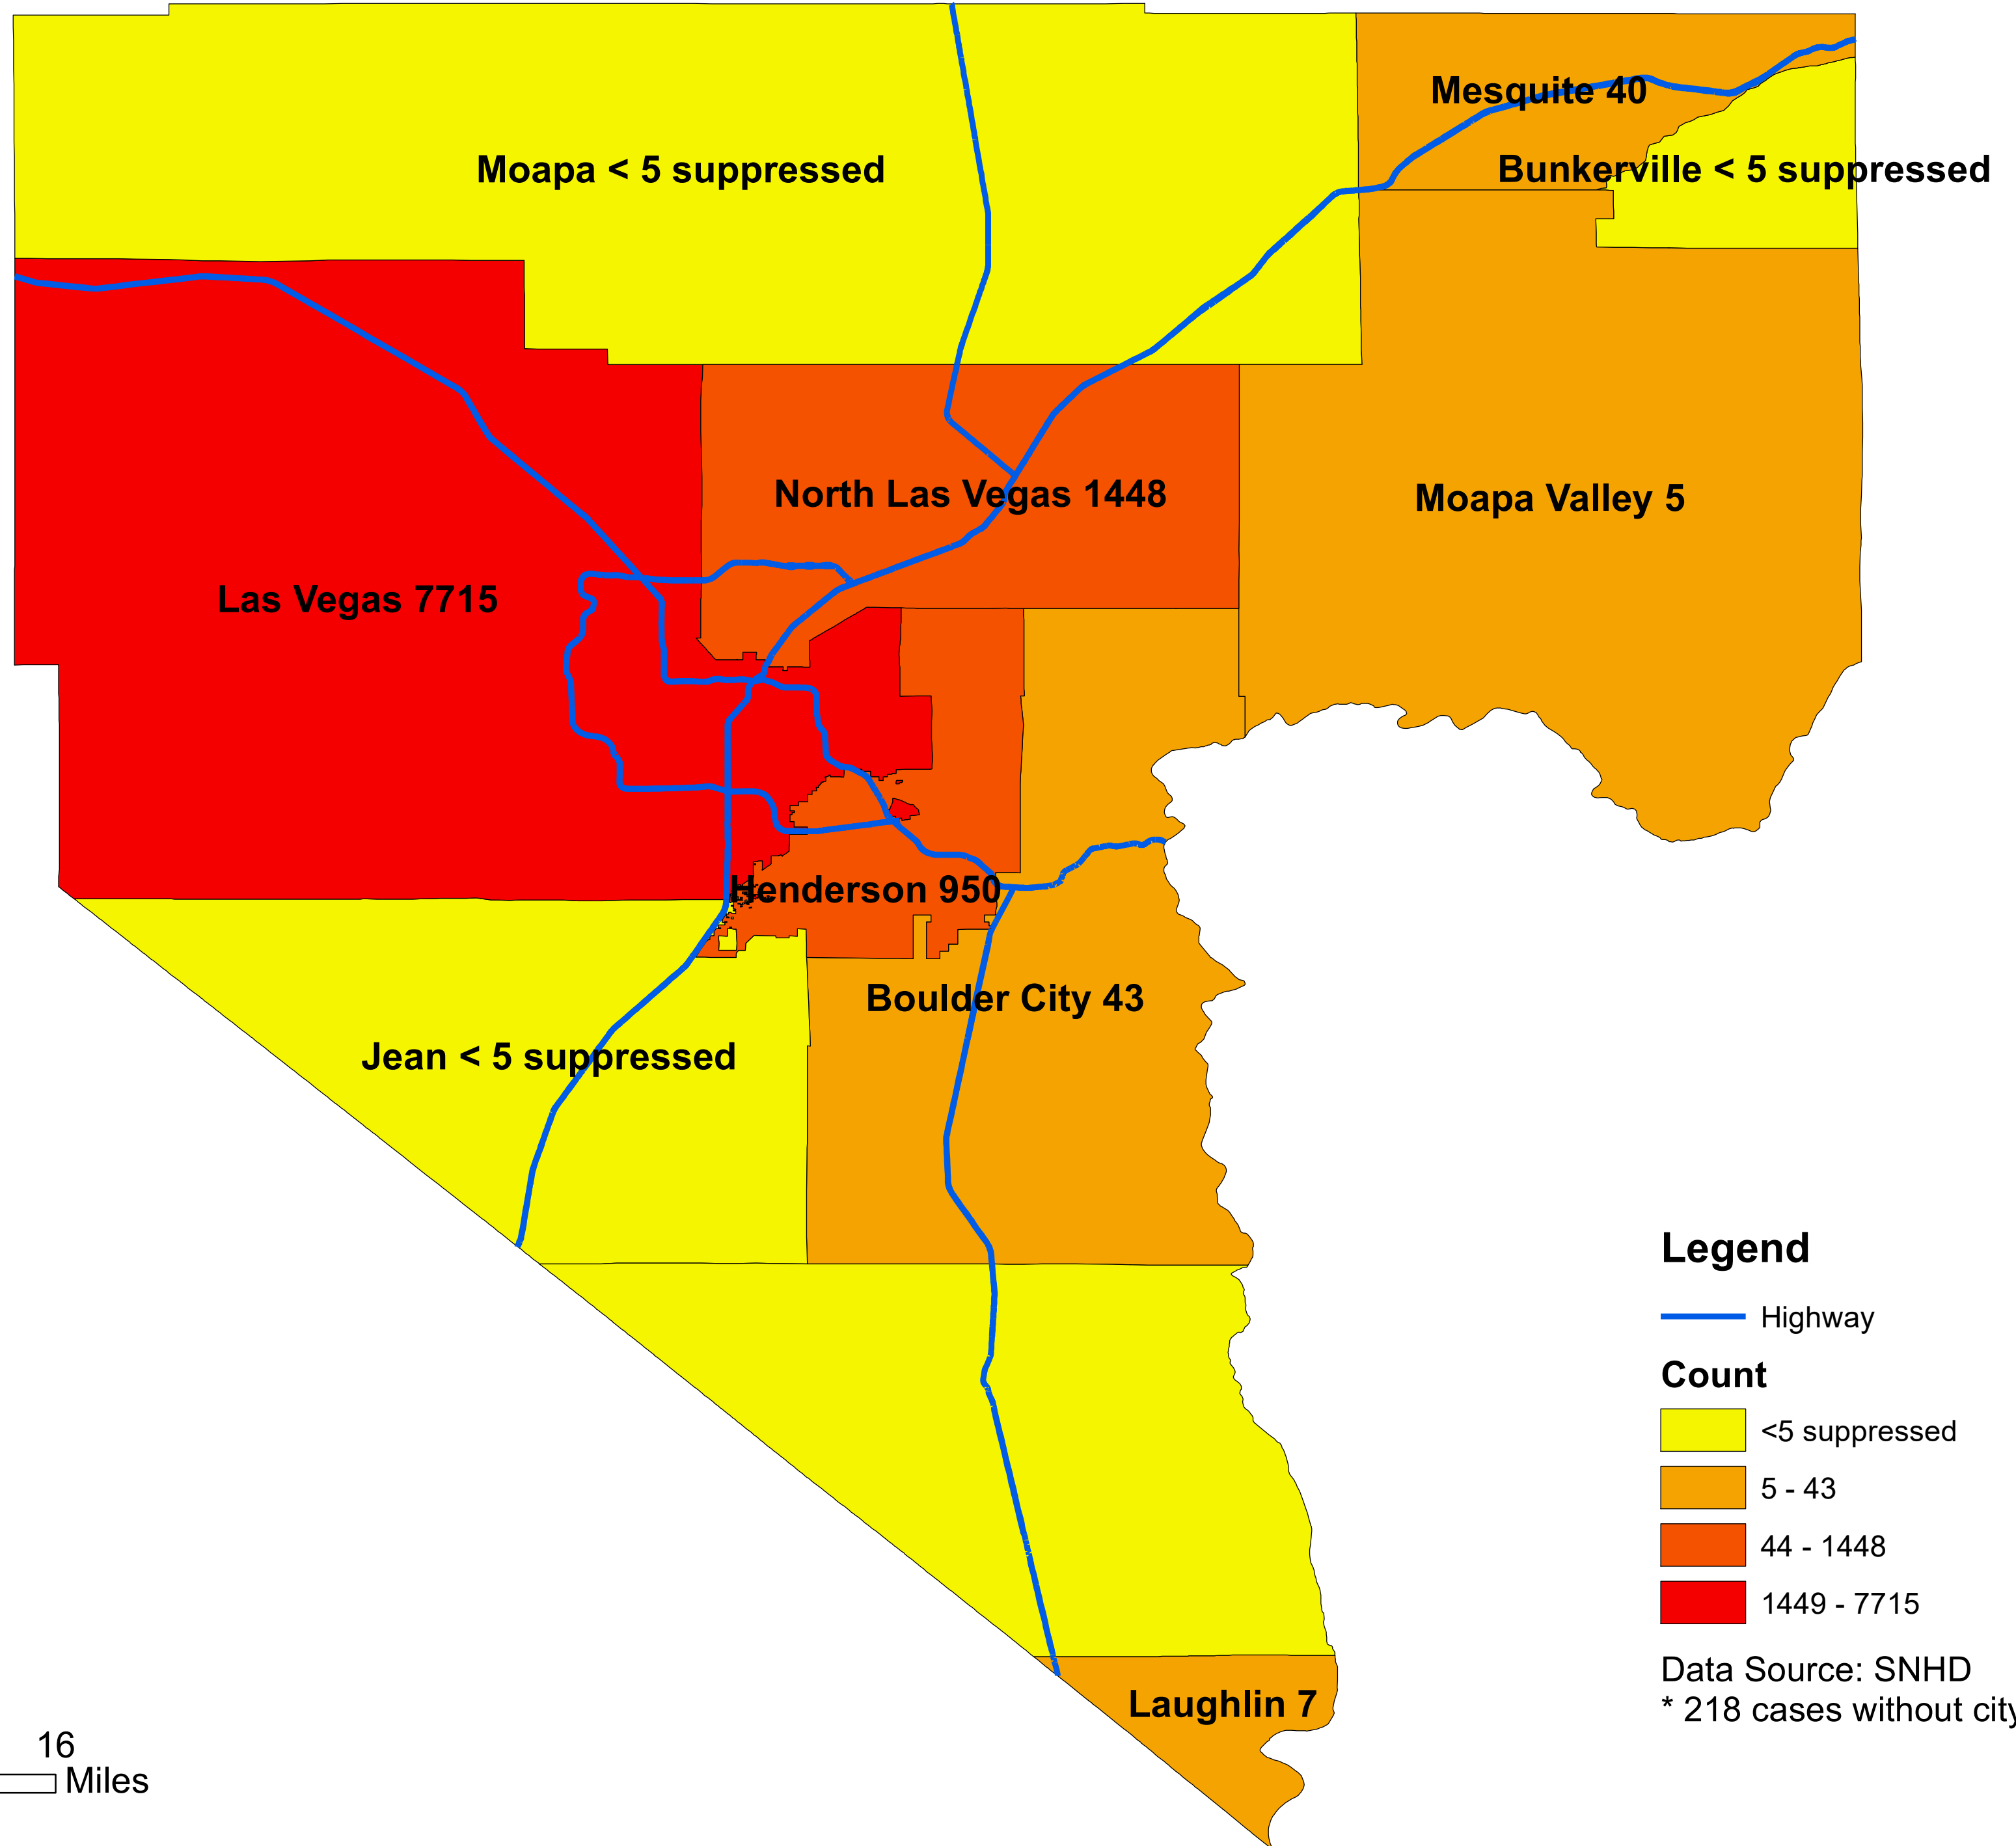

# Number of COVID-19 cases by city in Clark county (06.20.2020)

## Legend

— Highway

### Count

<5 suppressed

5 - 43

44 - 1448

1449 - 7715

Data Source: SNHD

\* 218 cases without city information

0 4 8 16 Miles