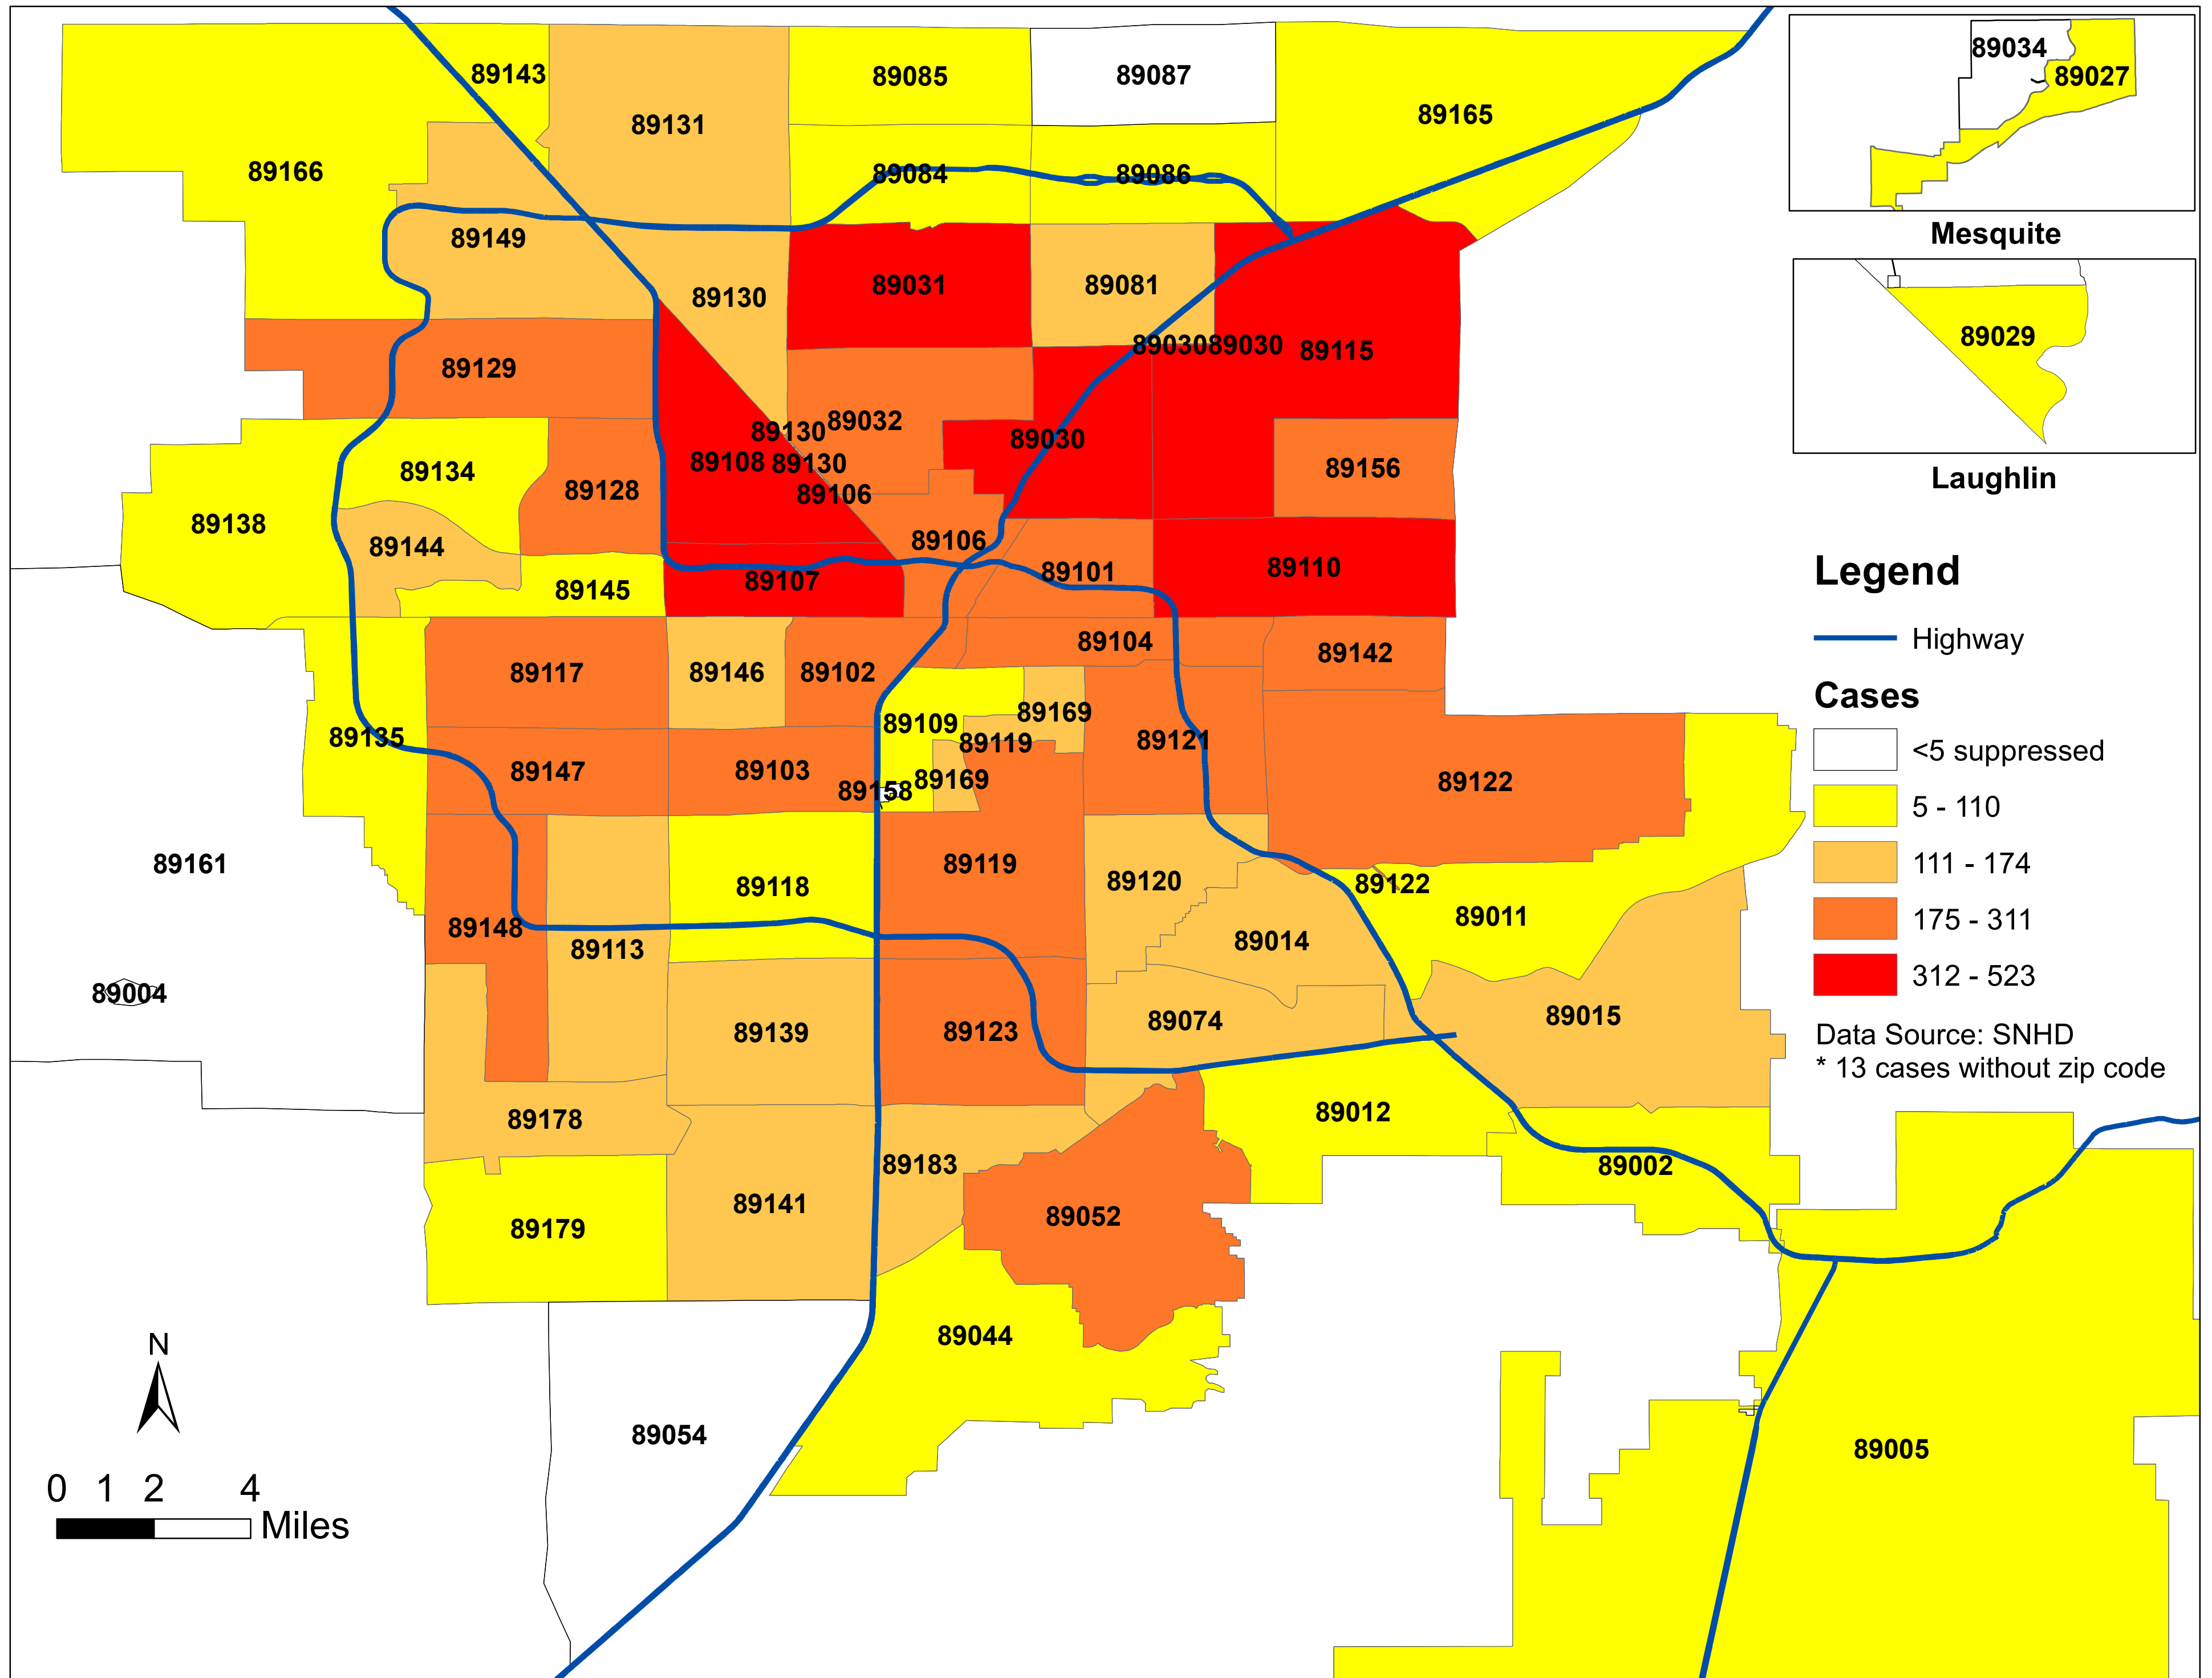

Number of COVID-19 cases by zip code in Clark county (06.19.2020)

Note: Numbers of cases by zip code in Logandale, Moapa, Overton and Sandy Valley are less than 5 and suppressed.