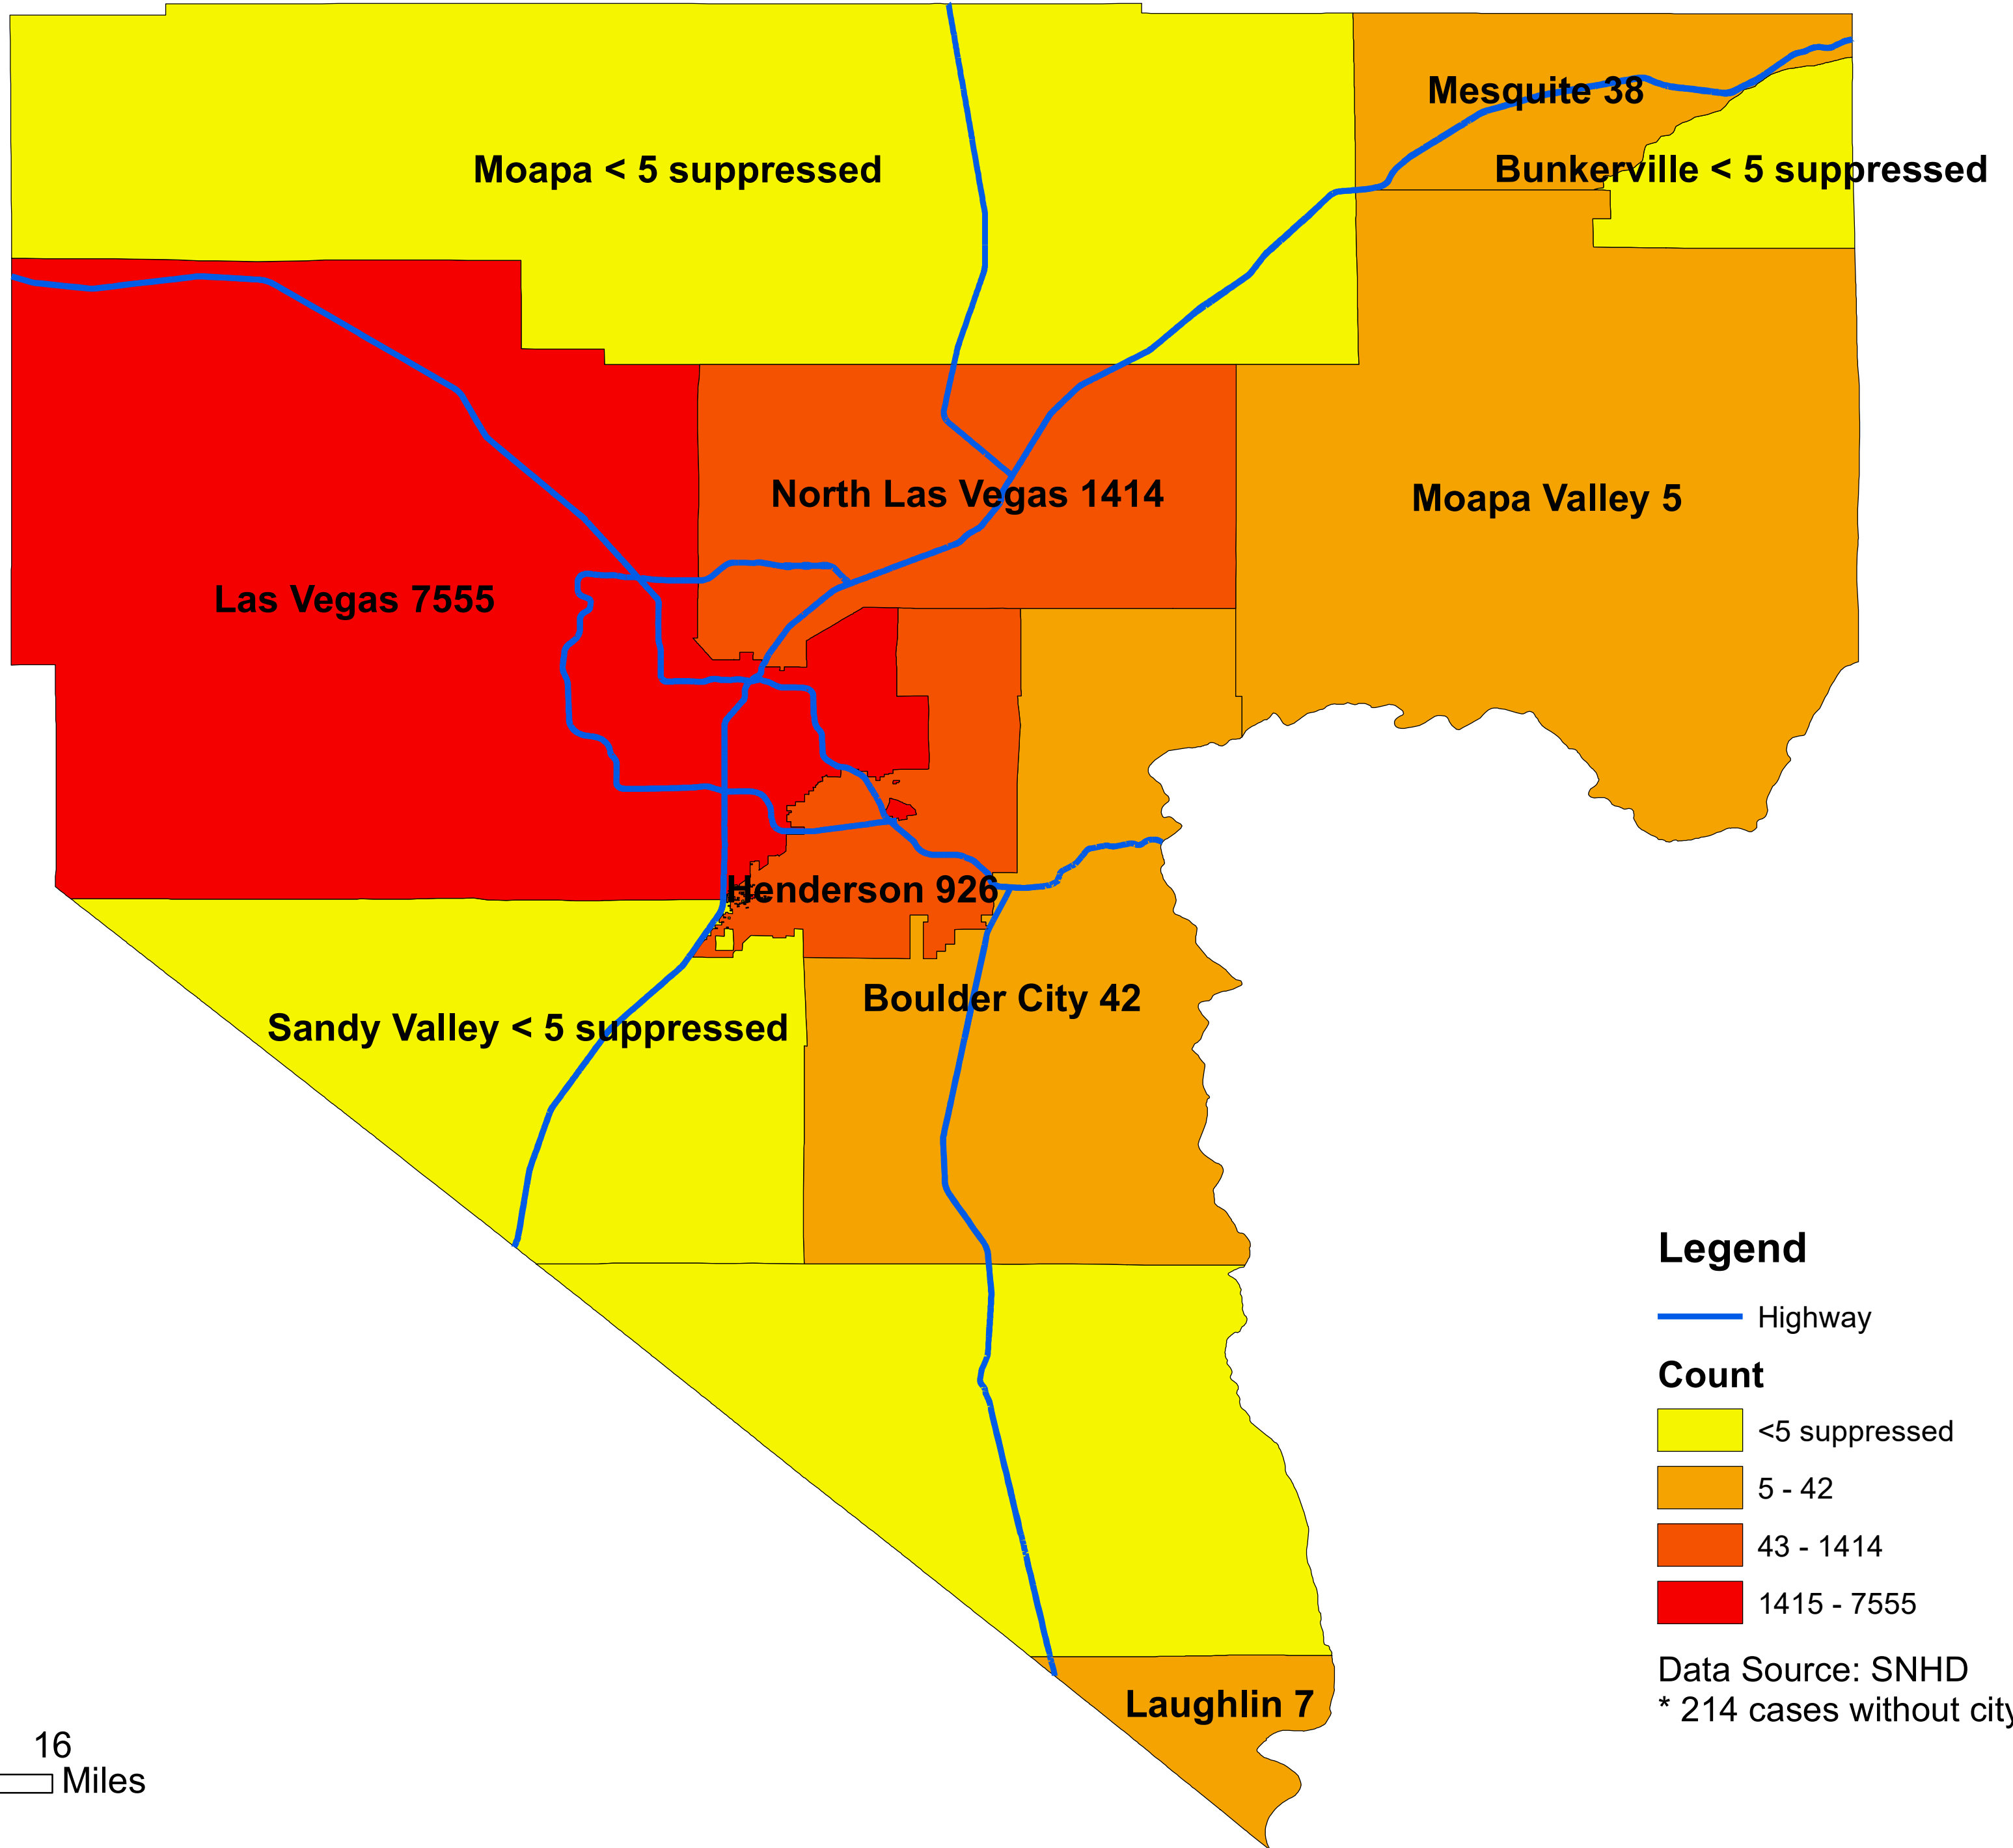

# Number of COVID-19 cases by city in Clark county (06.19.2020)

## Legend

— Highway

### Count

<5 suppressed

5 - 42

43 - 1414

1415 - 7555

Data Source: SNHD

\* 214 cases without city information

0 4 8 16 Miles