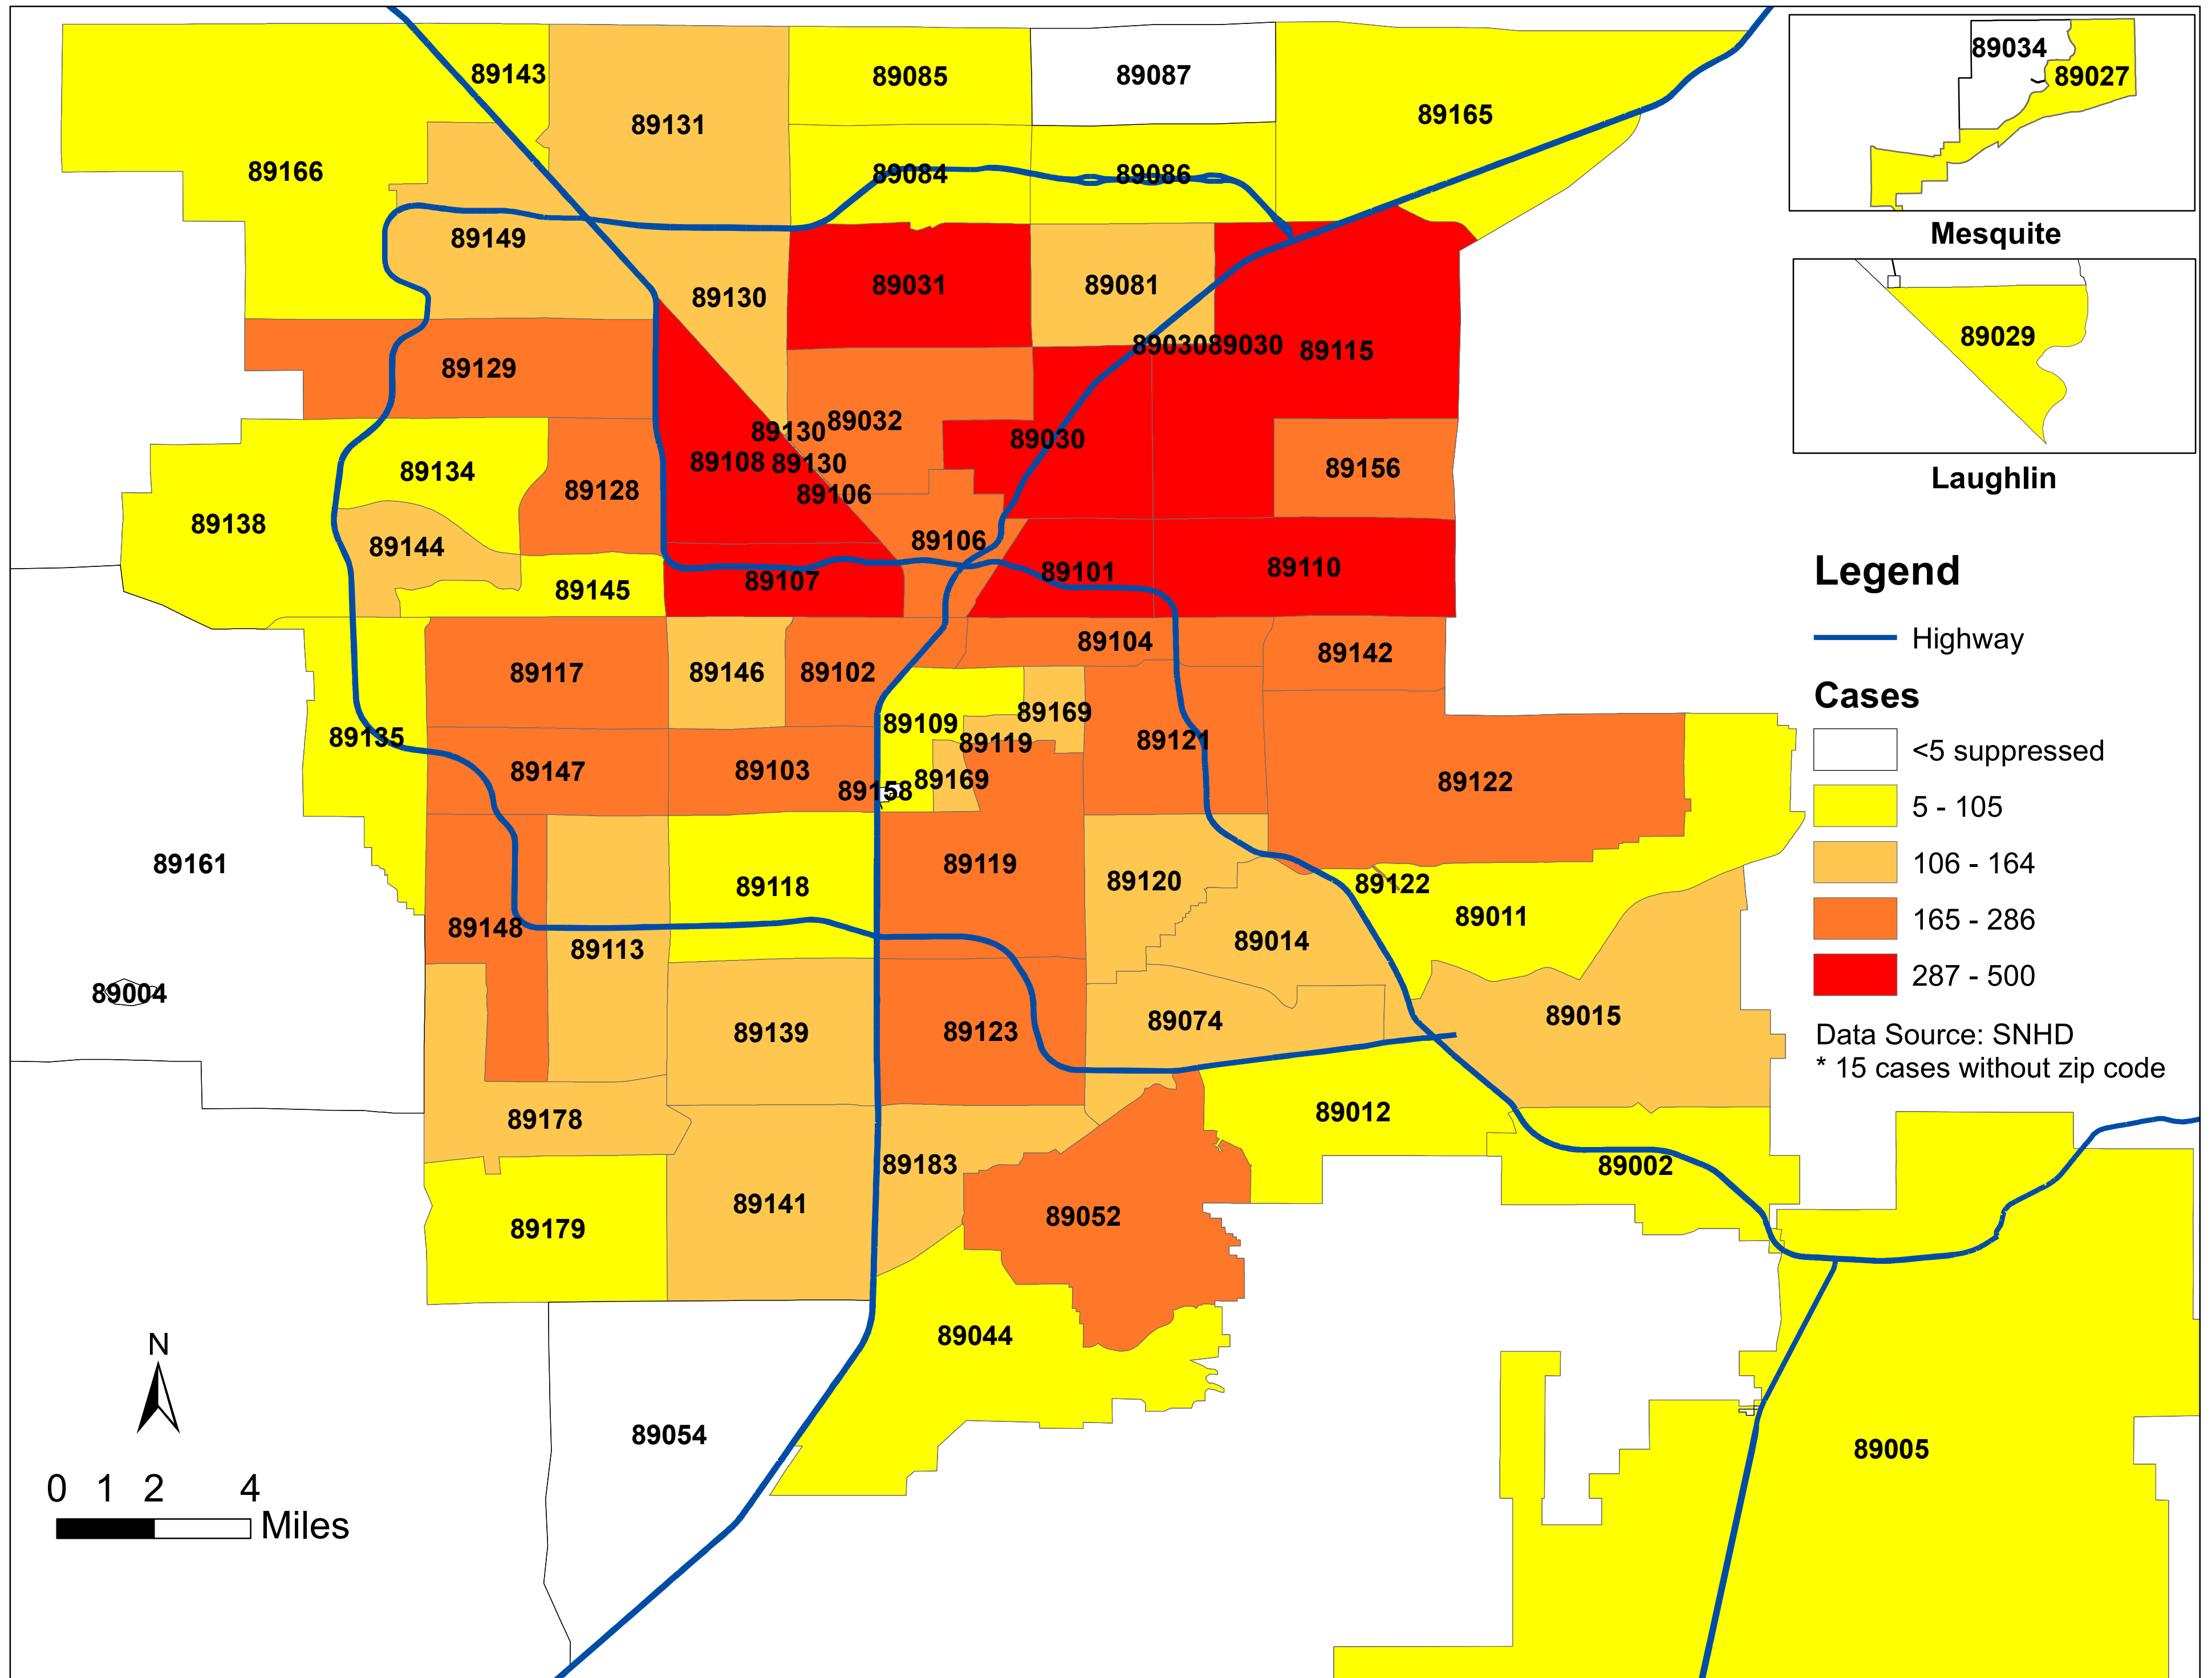

Number of COVID-19 cases by zip code in Clark county (06.18.2020)

Note: Numbers of cases by zip code in Moapa, Overton and Sandy Valley are less than 5 and suppressed.