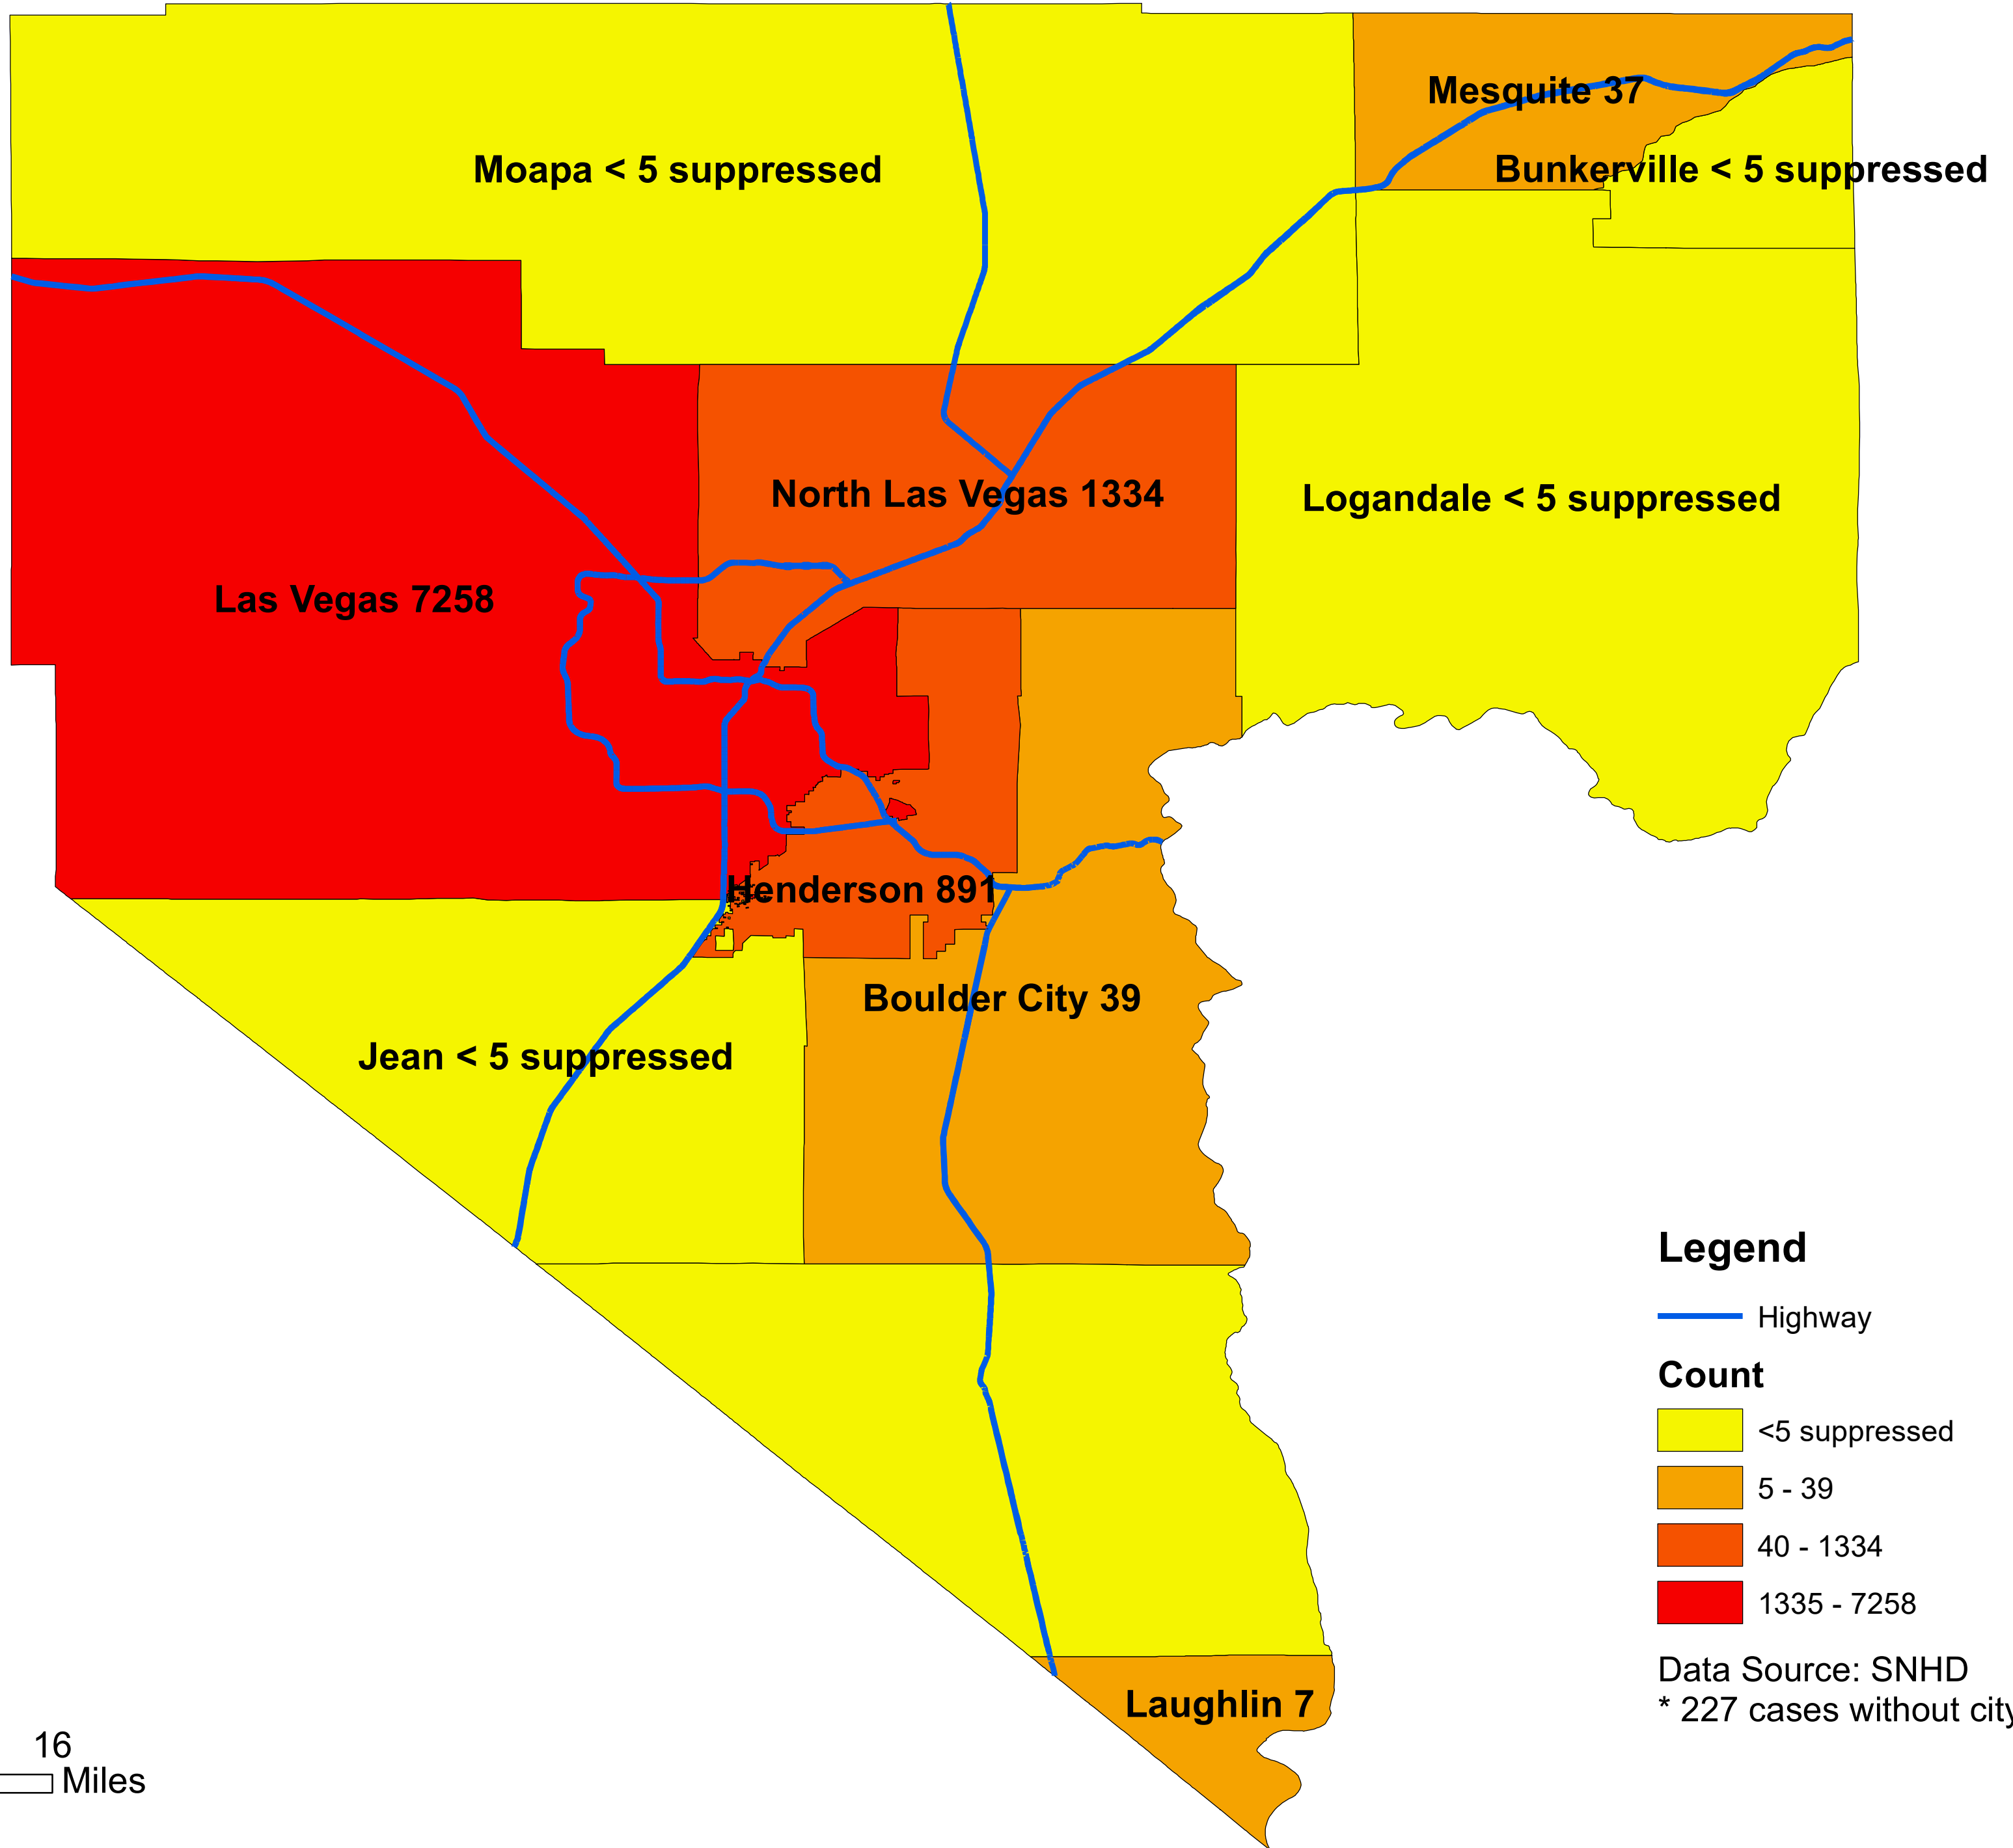

Number of COVID-19 cases by city in Clark county (06.18.2020)

Legend

— Highway

Count

<5 suppressed

5 - 39

40 - 1334

1335 - 7258

Data Source: SNHD

* 227 cases without city information

0 4 8 16 Miles