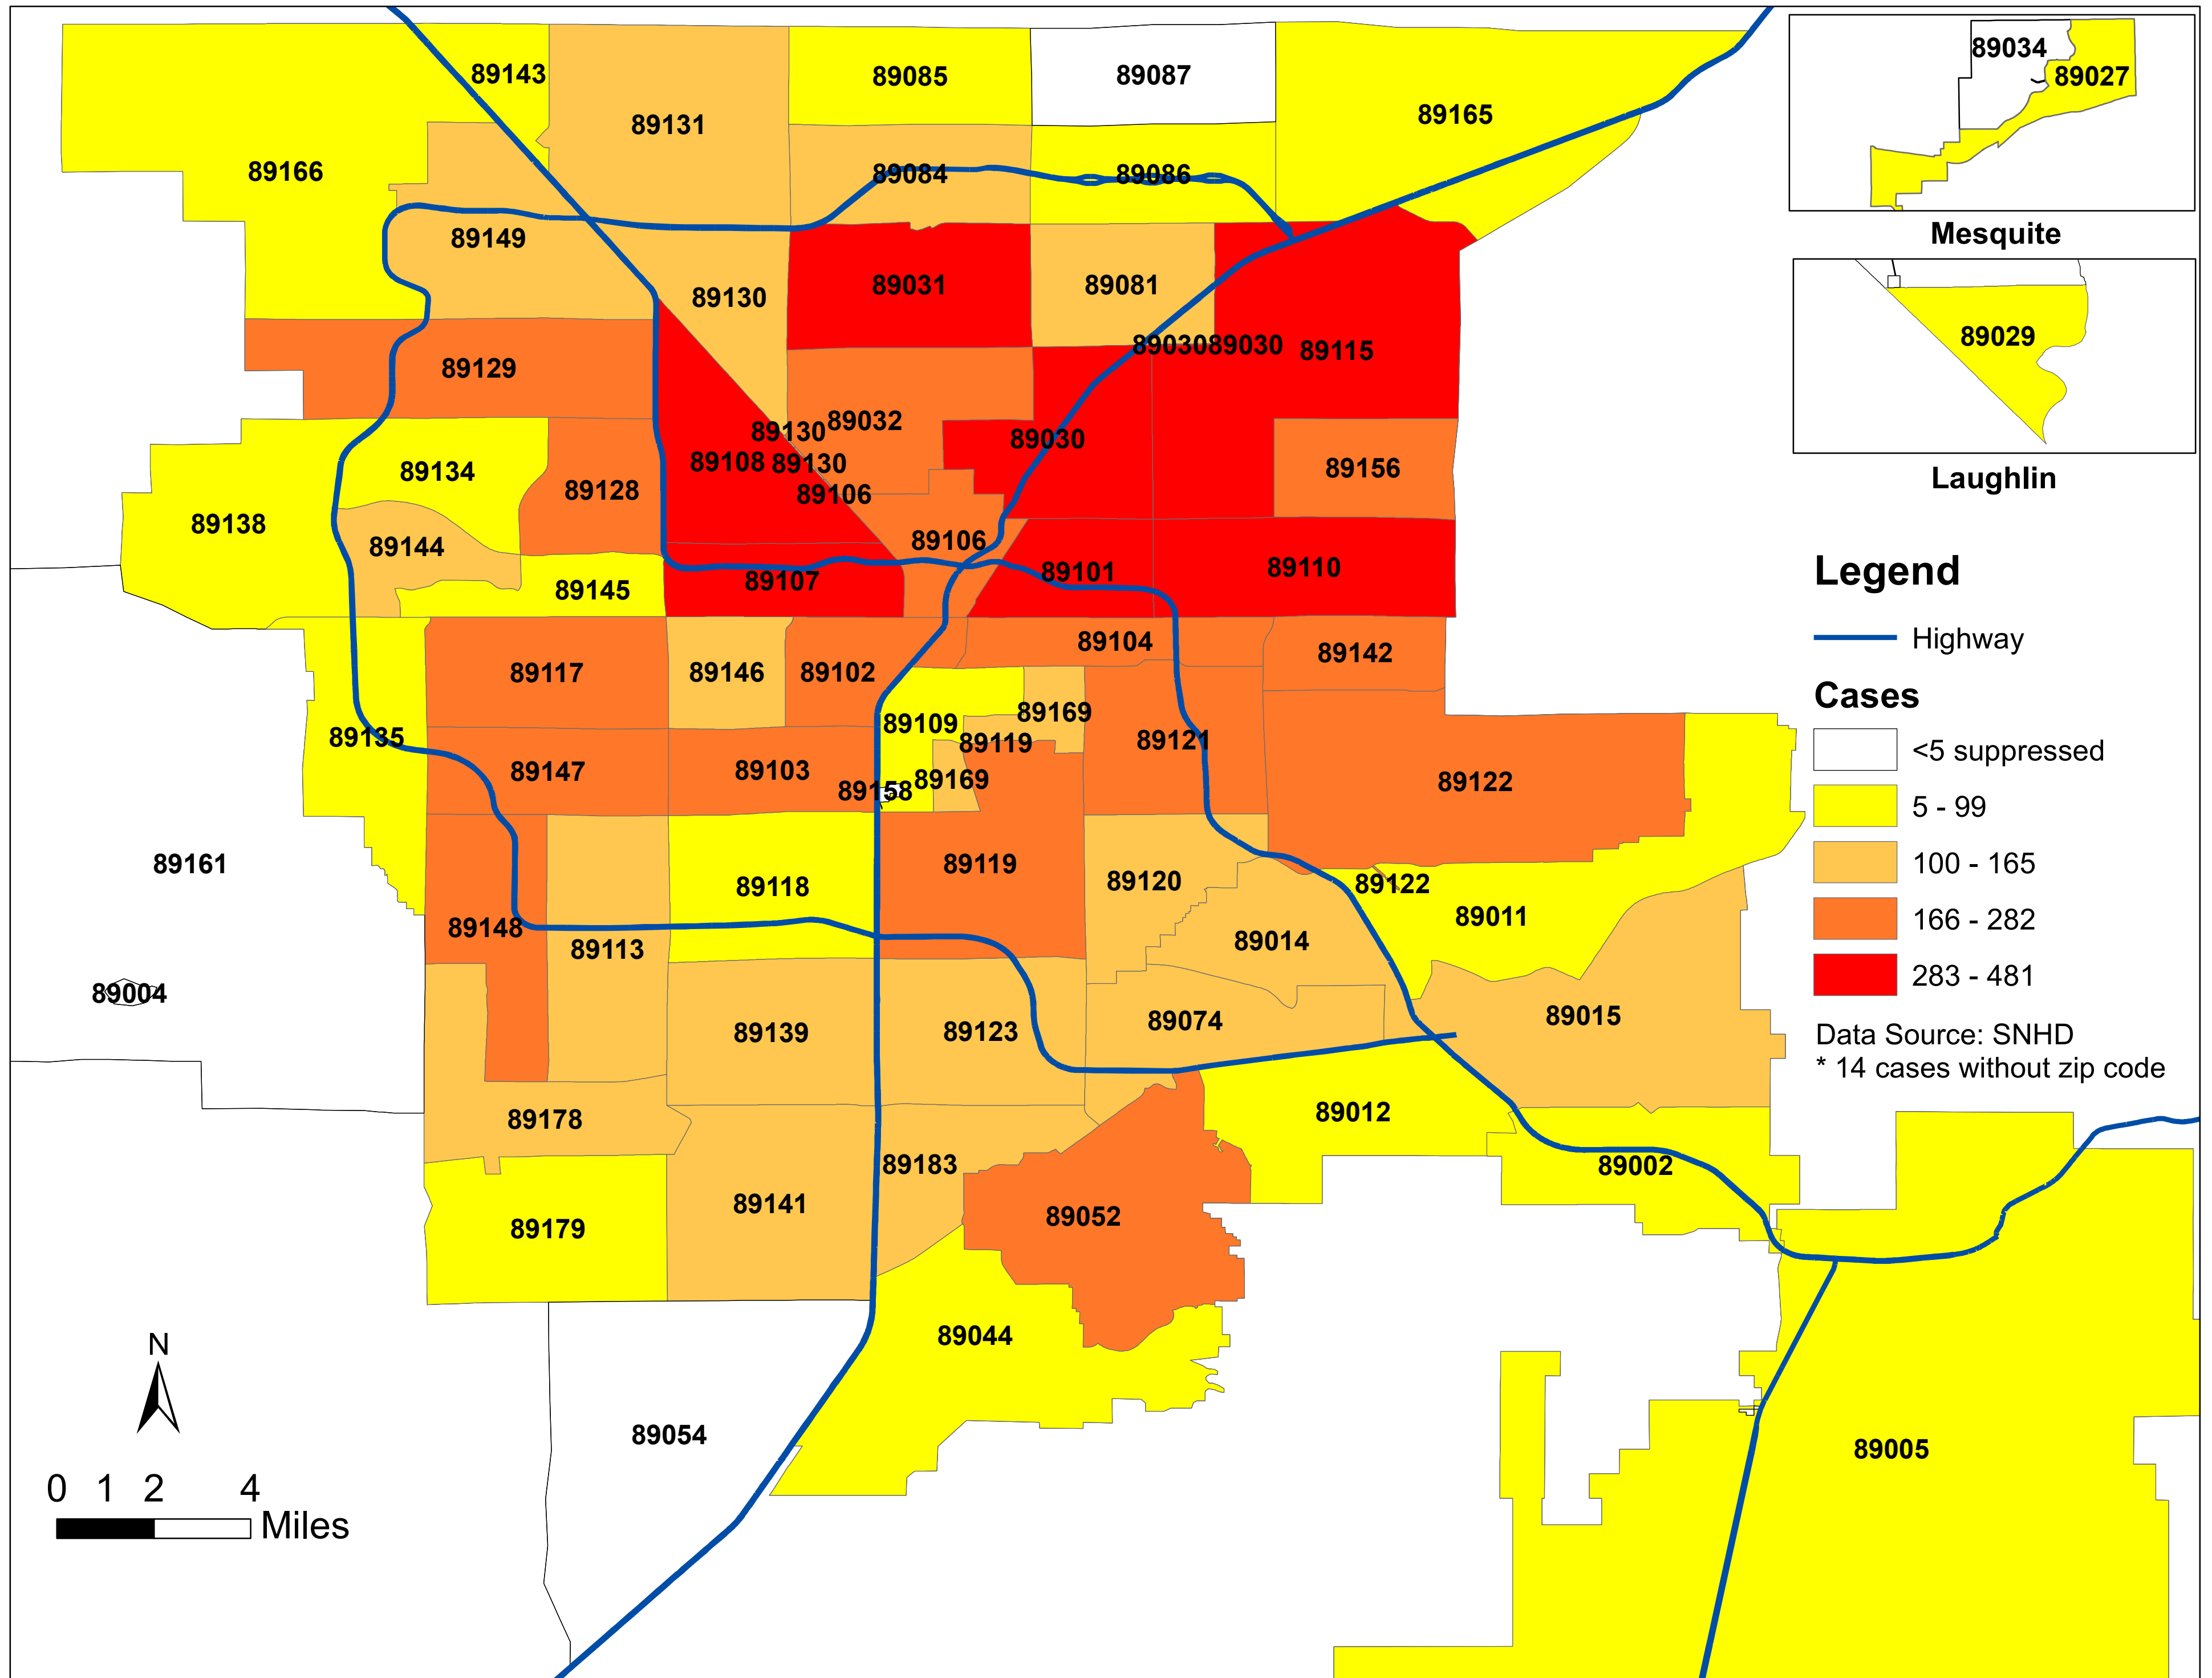

Number of COVID-19 cases by zip code in Clark county (06.17.2020)

Note: Numbers of cases by zip code in Moapa, Overton and Sandy Valley are less than 5 and suppressed.