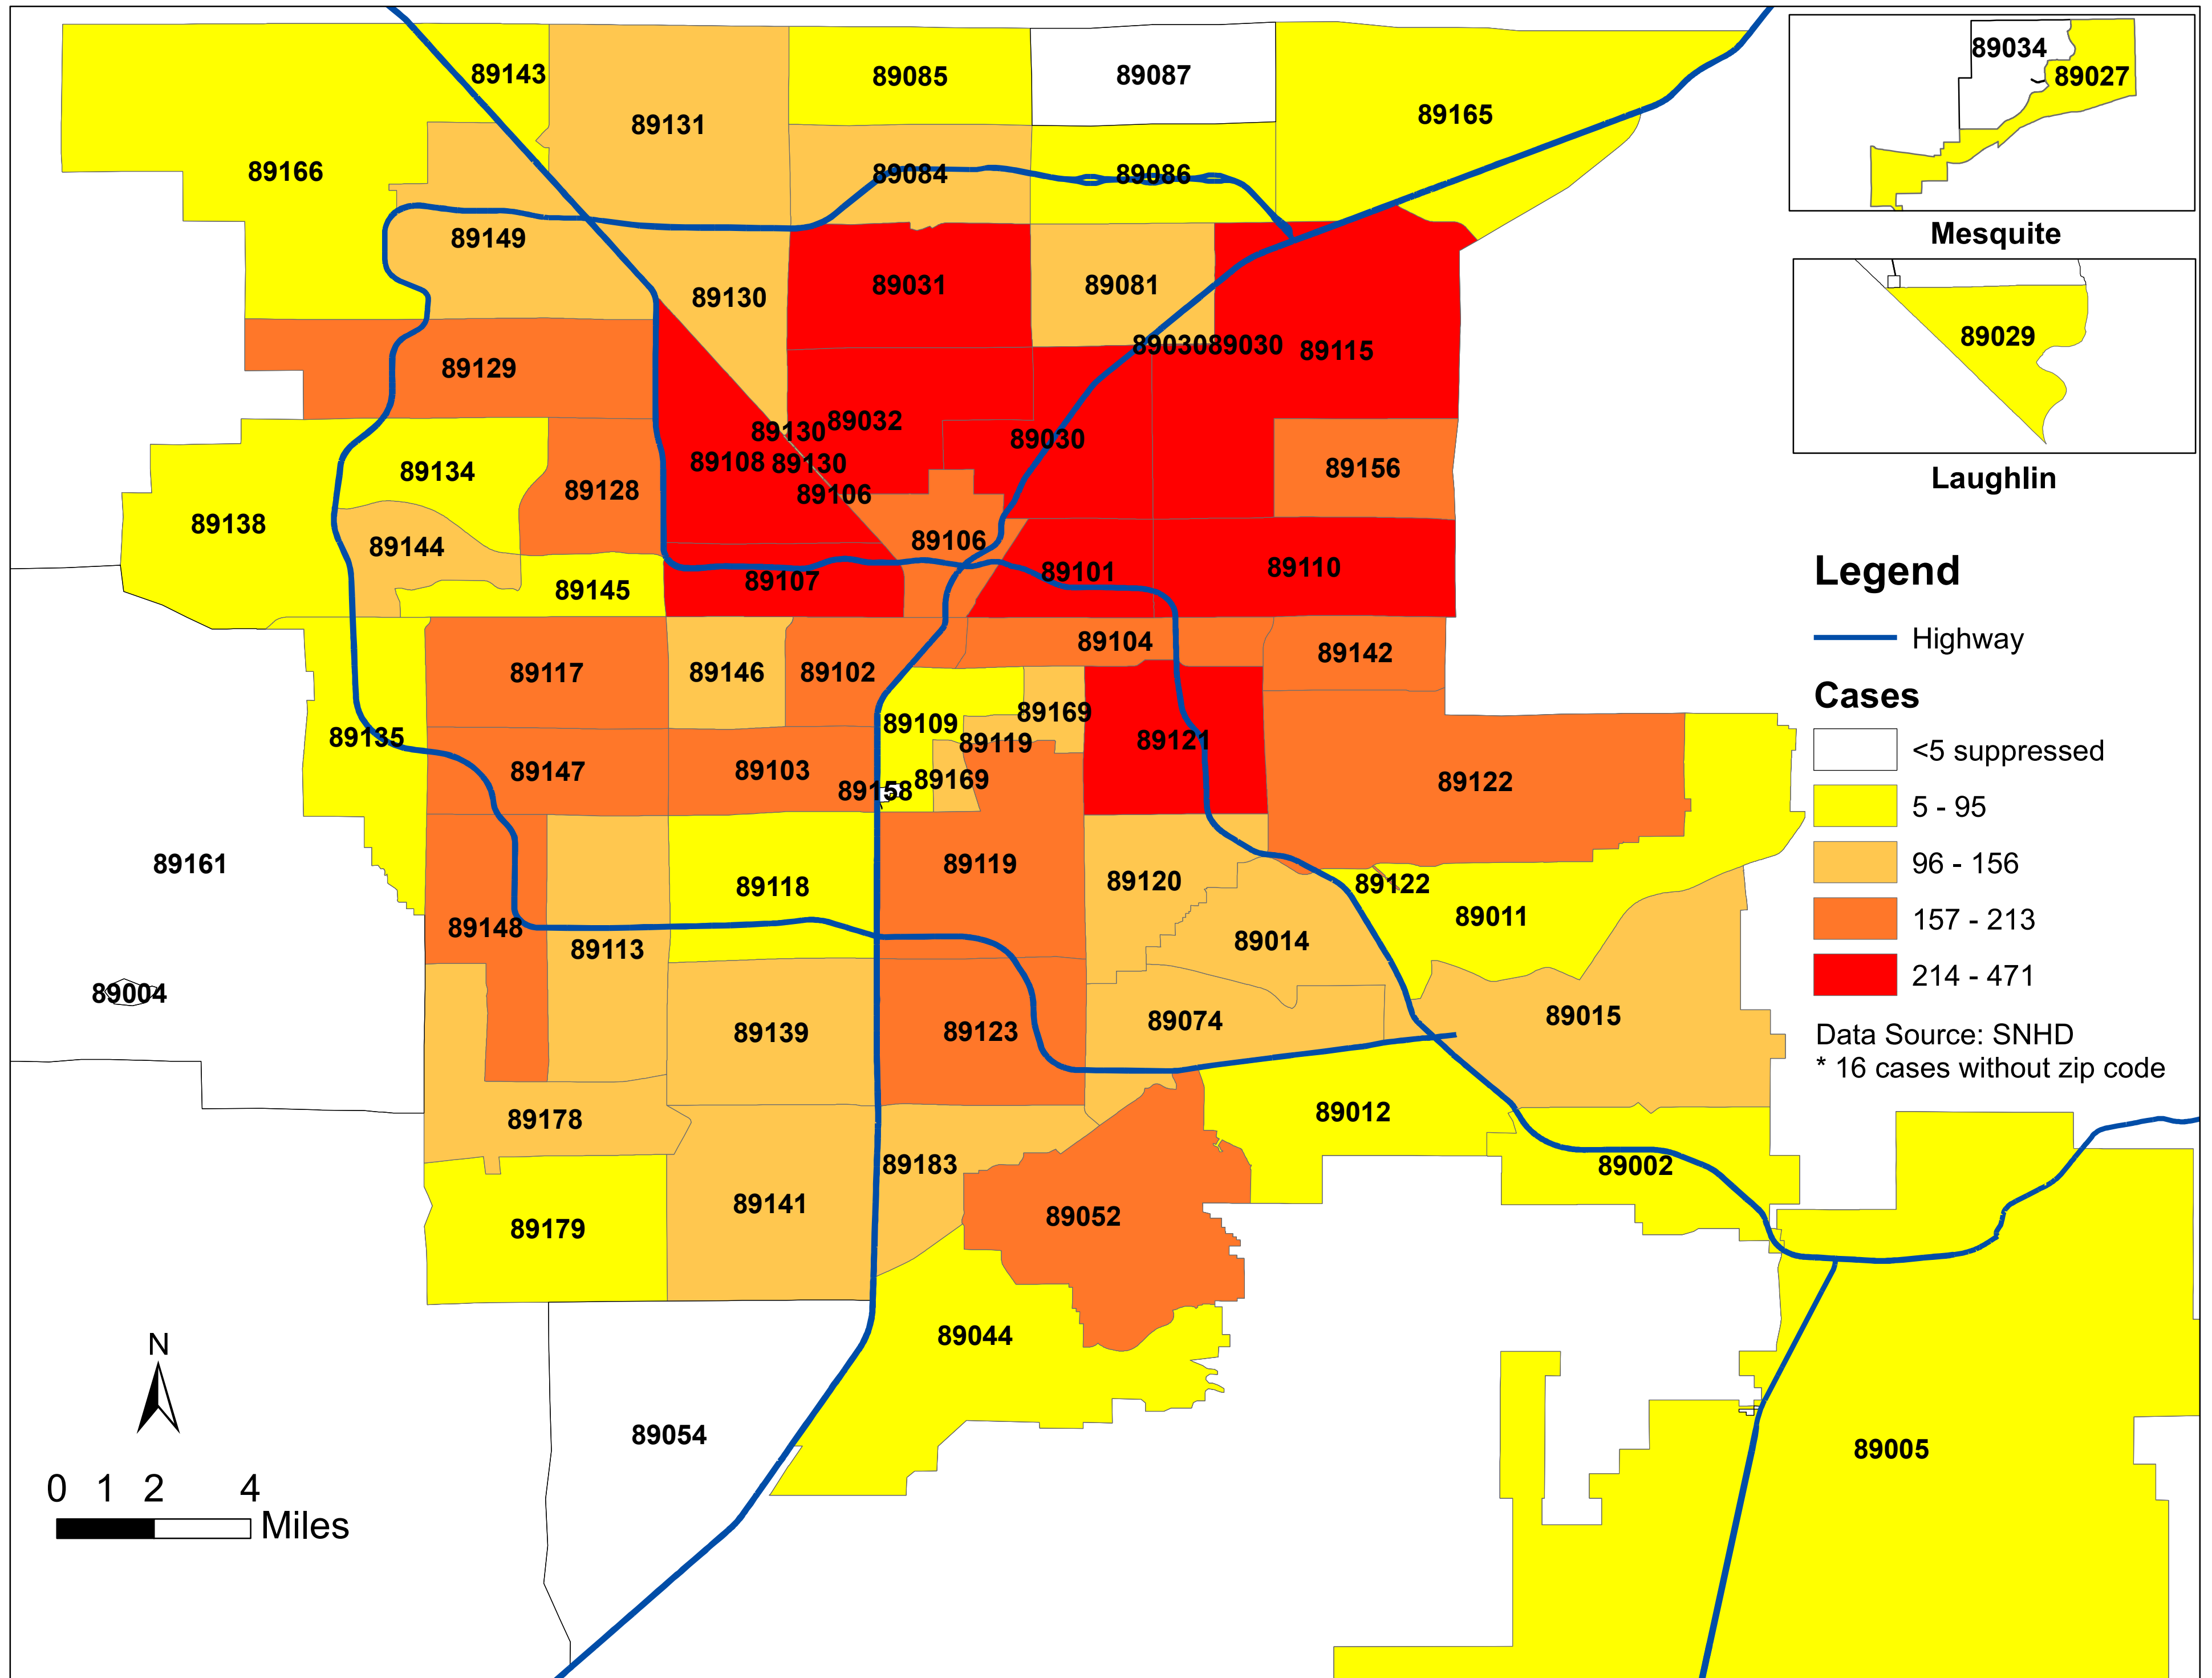

Number of COVID-19 cases by zip code in Clark county (06.16.2020)

Note: Numbers of cases by zip code in Moapa, Overton and Sandy Valley are less than 5 and suppressed.