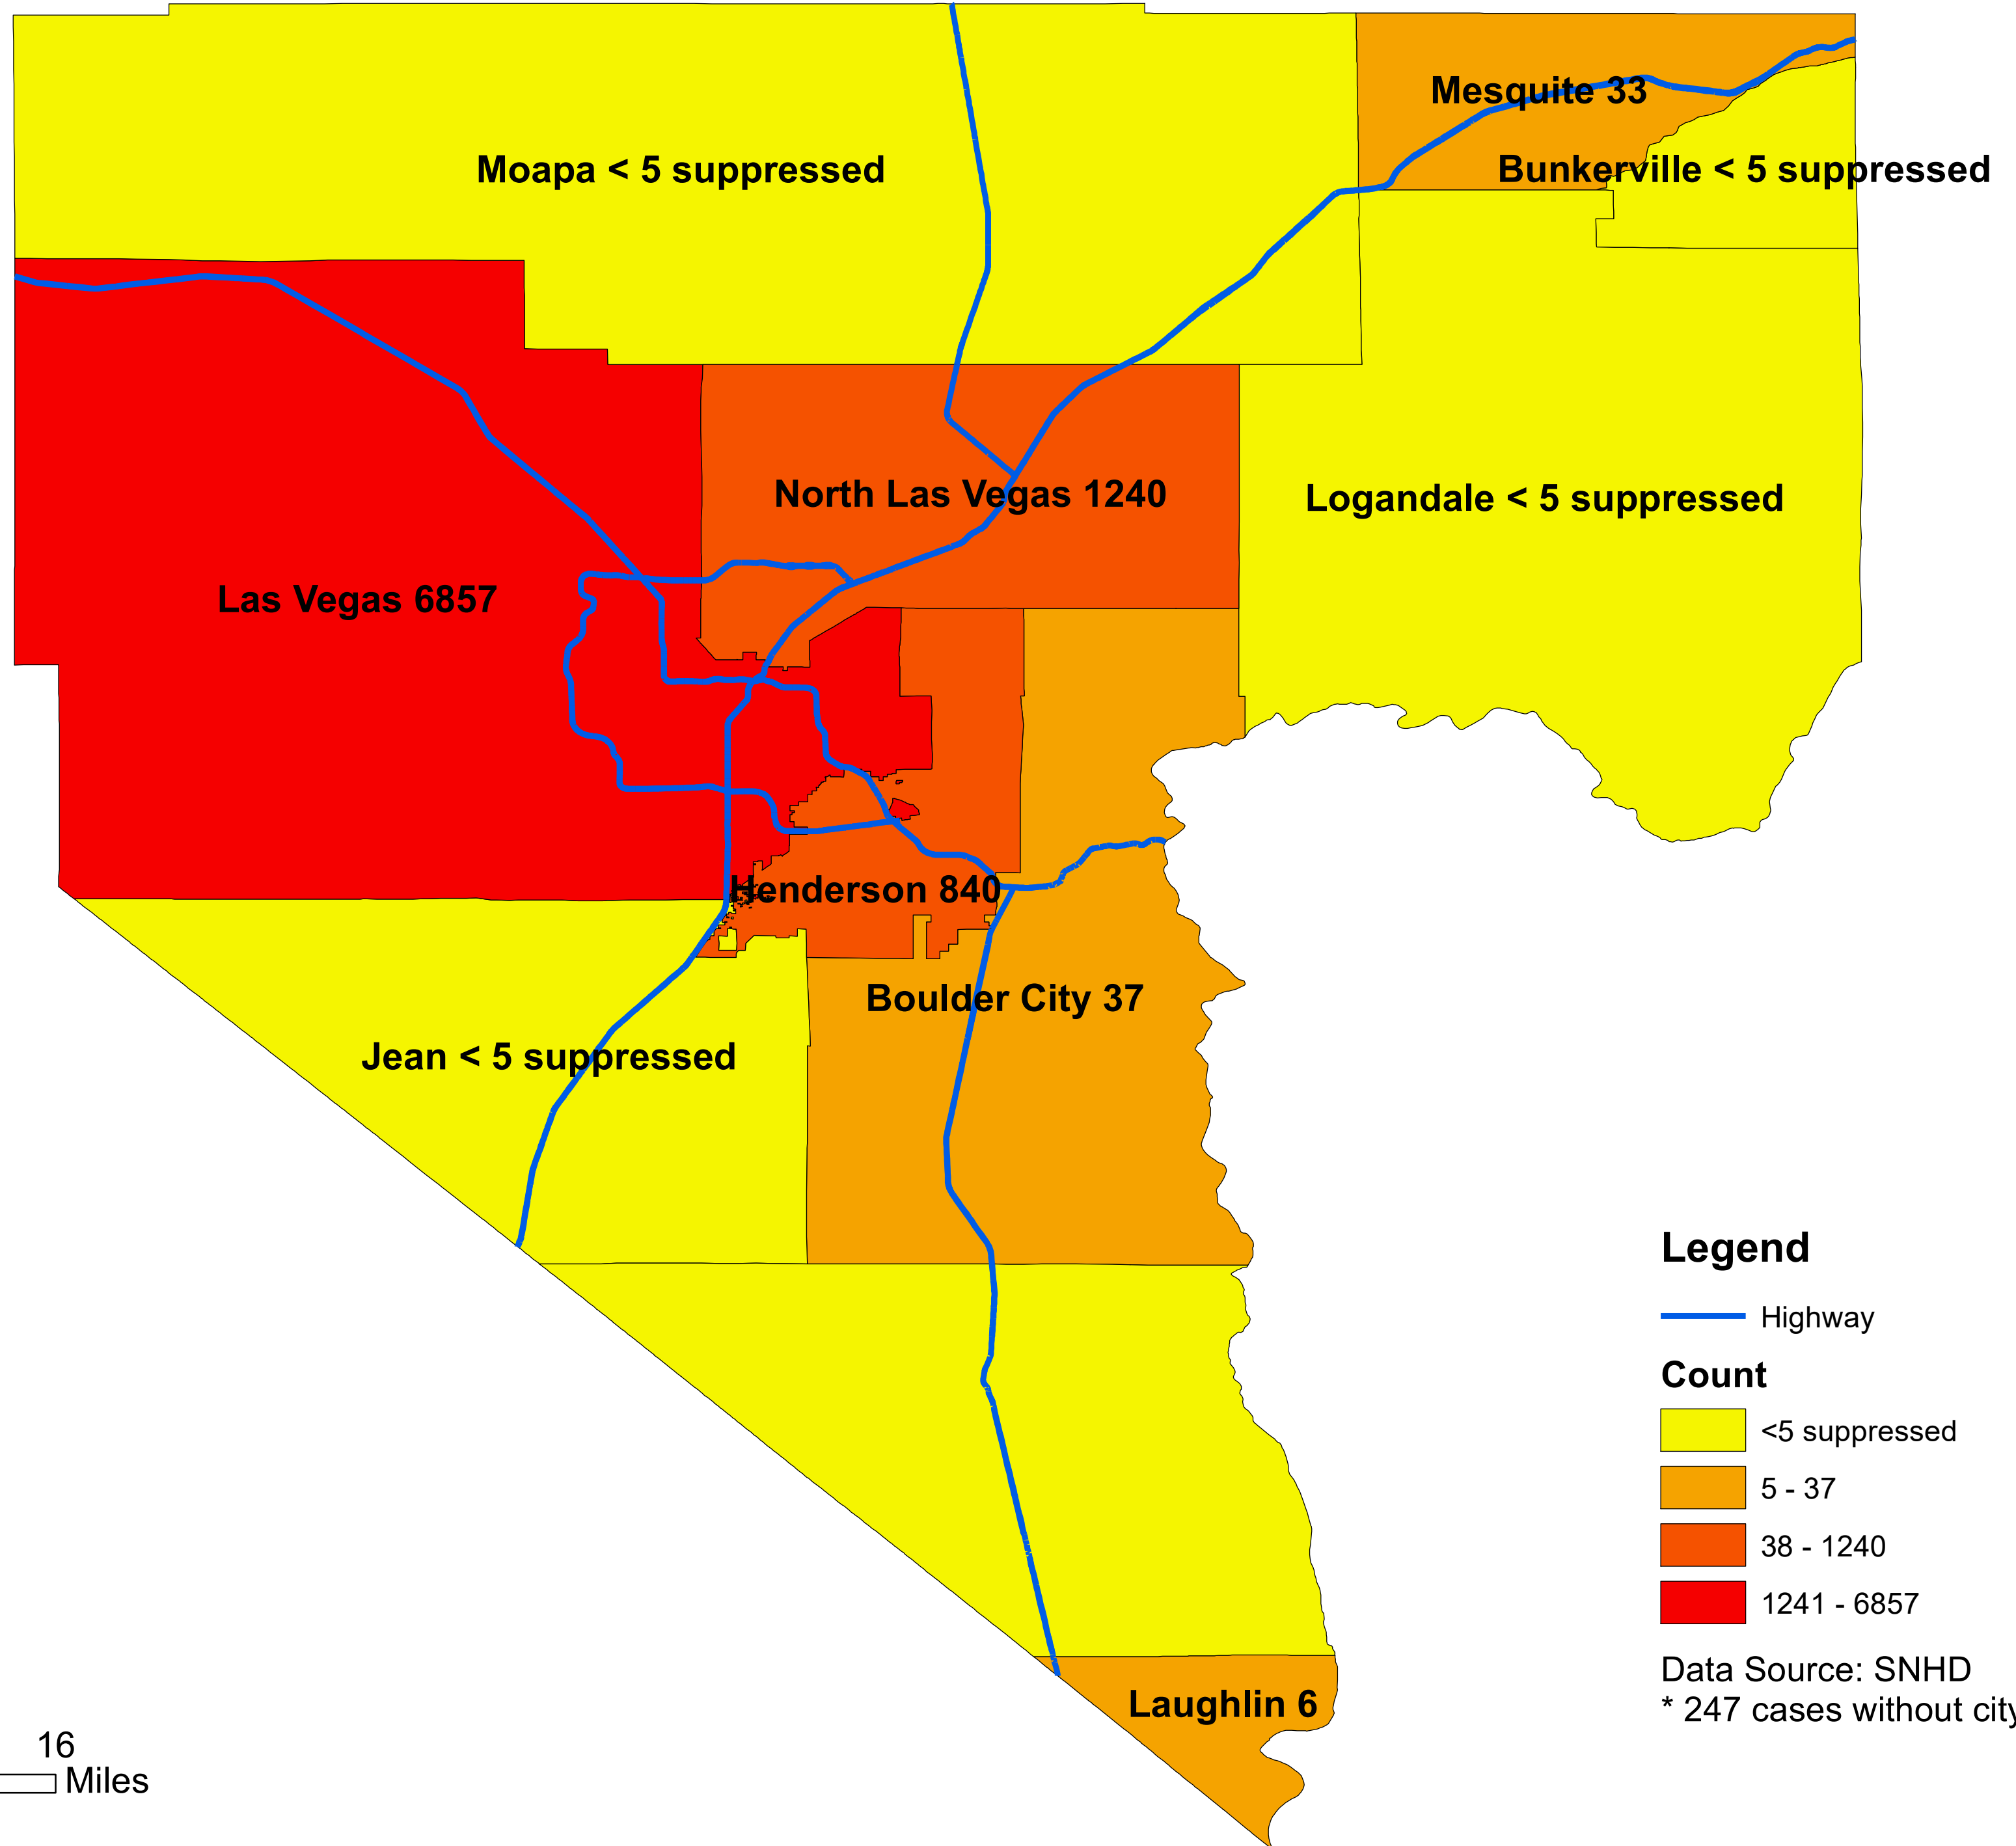

Number of COVID-19 cases by city in Clark county (06.16.2020)

Legend

— Highway

Count

<5 suppressed

5 - 37

38 - 1240

1241 - 6857

Data Source: SNHD

* 247 cases without city information

0 4 8 16 Miles