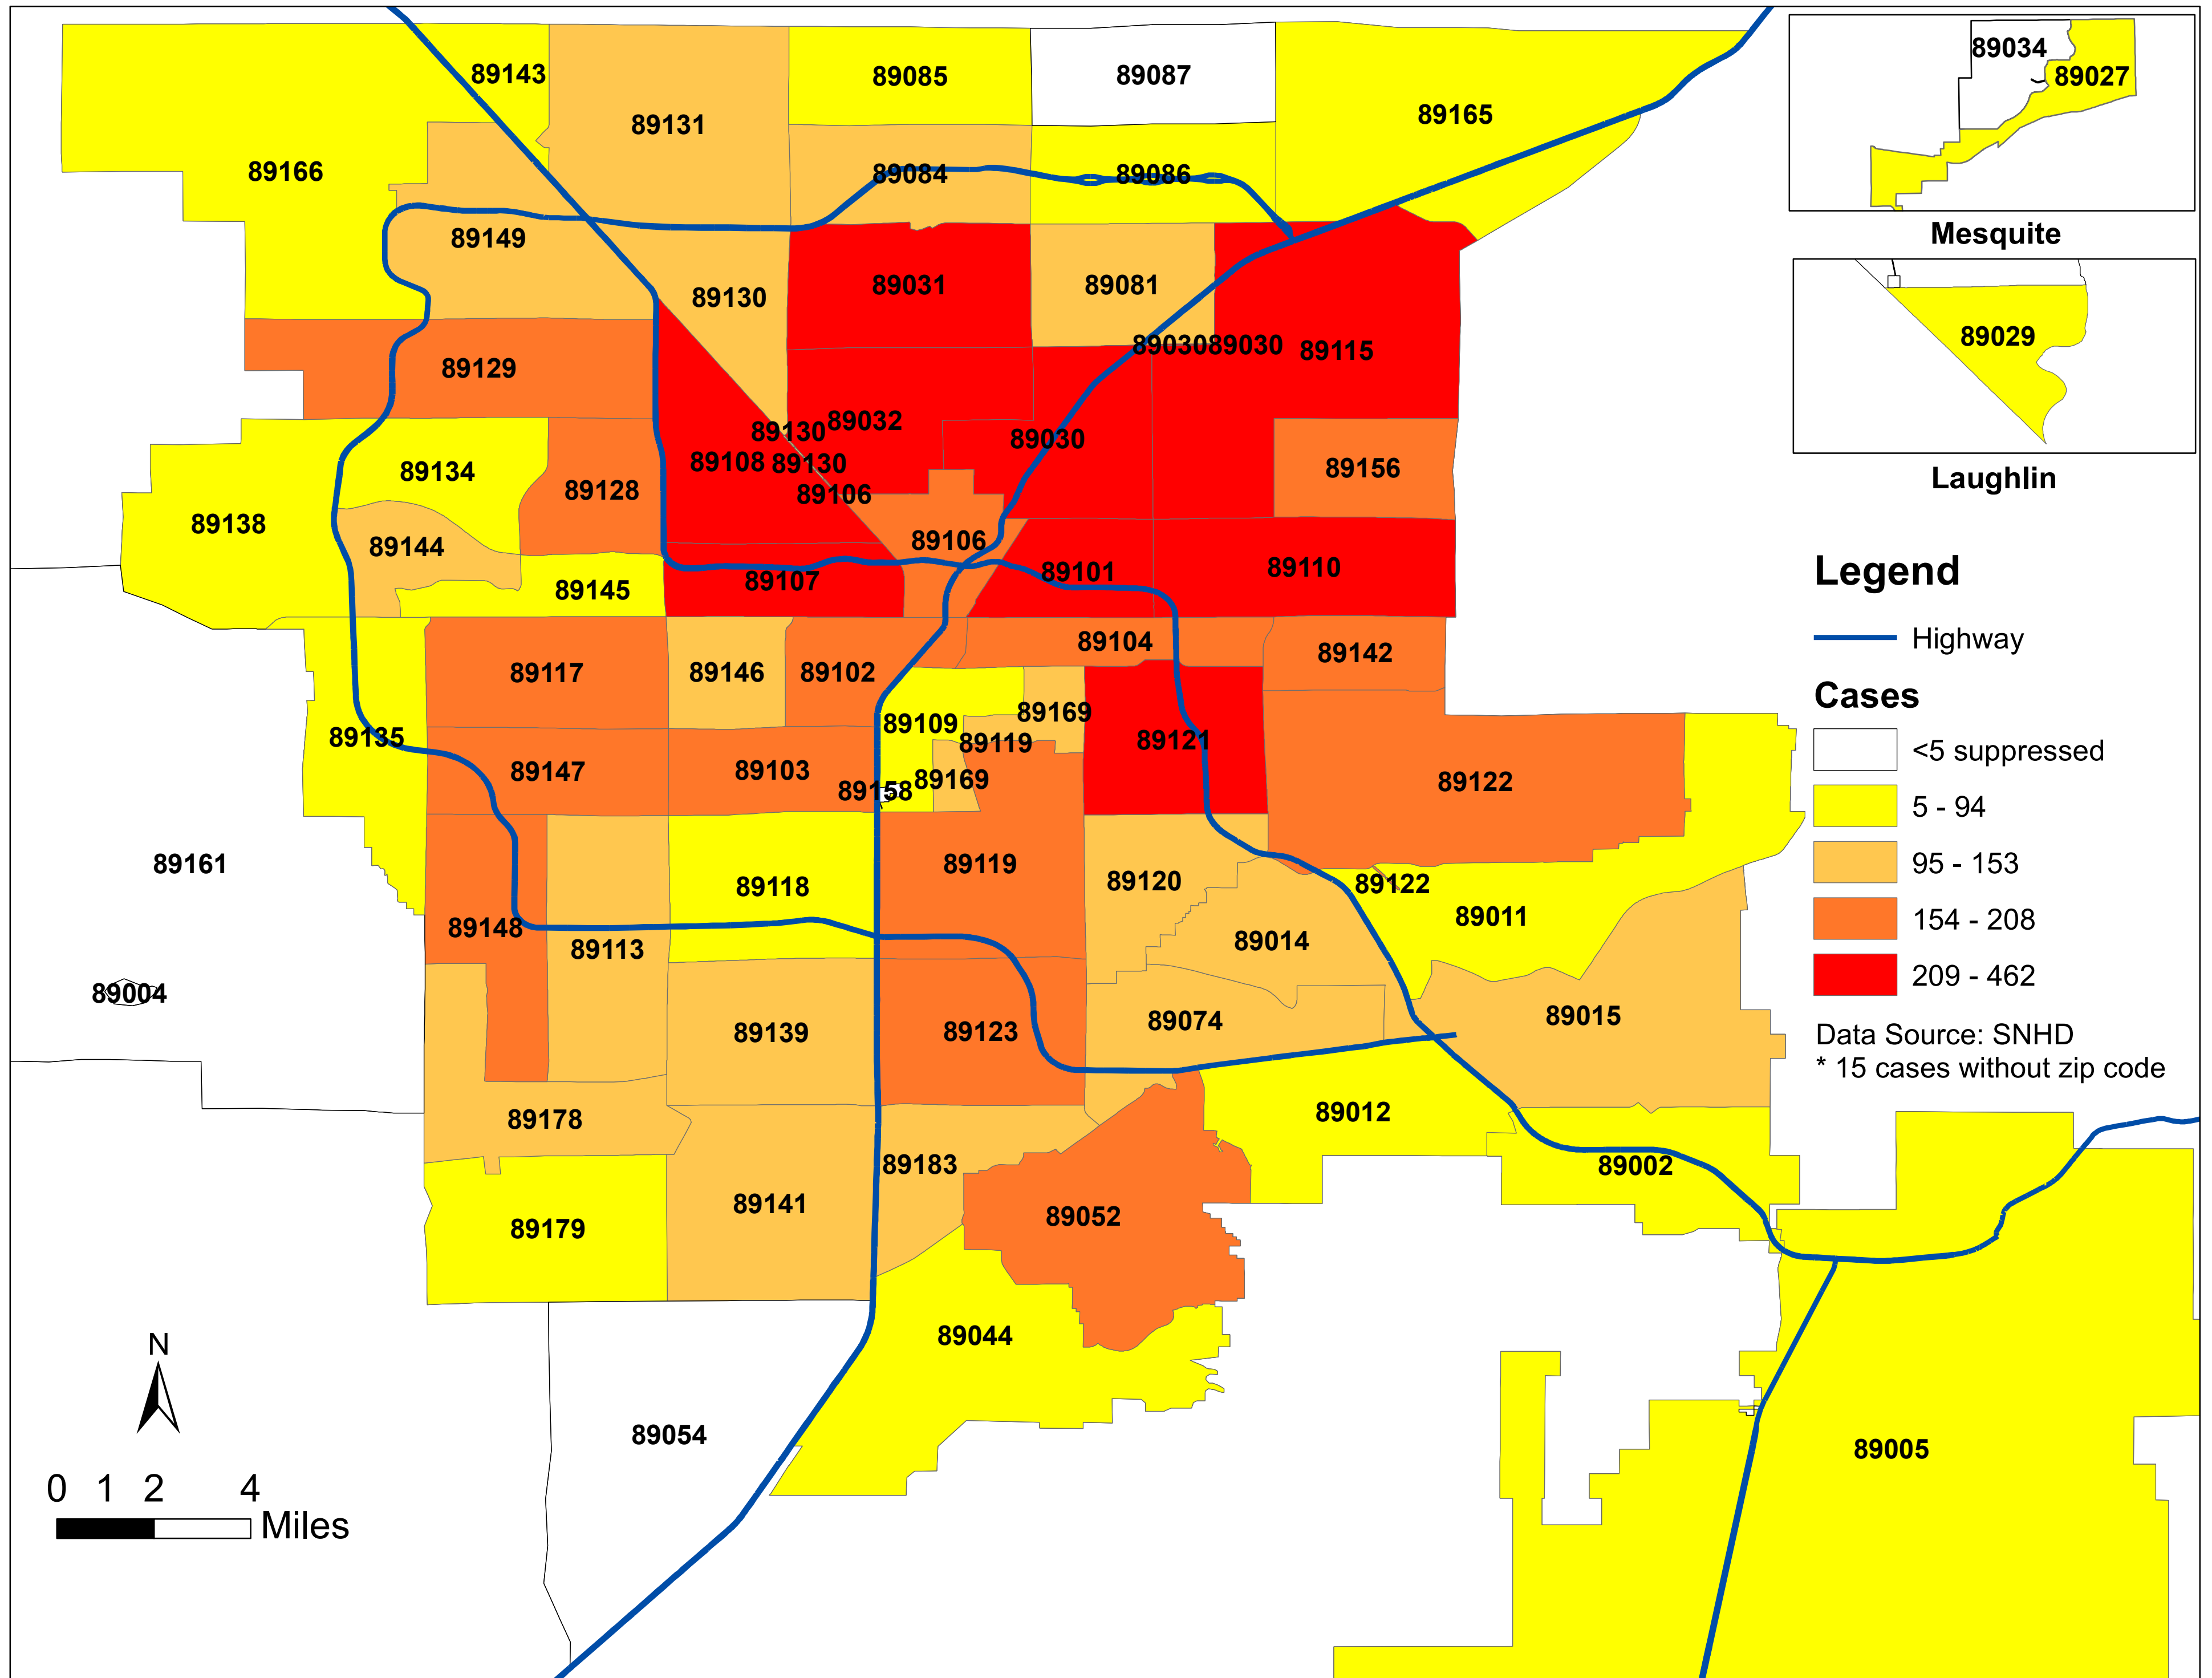

# Number of COVID-19 cases by zip code in Clark county (06.15.2020)

Note: Numbers of cases by zip code in Moapa, Overton and Sandy Valley are less than 5 and suppressed.