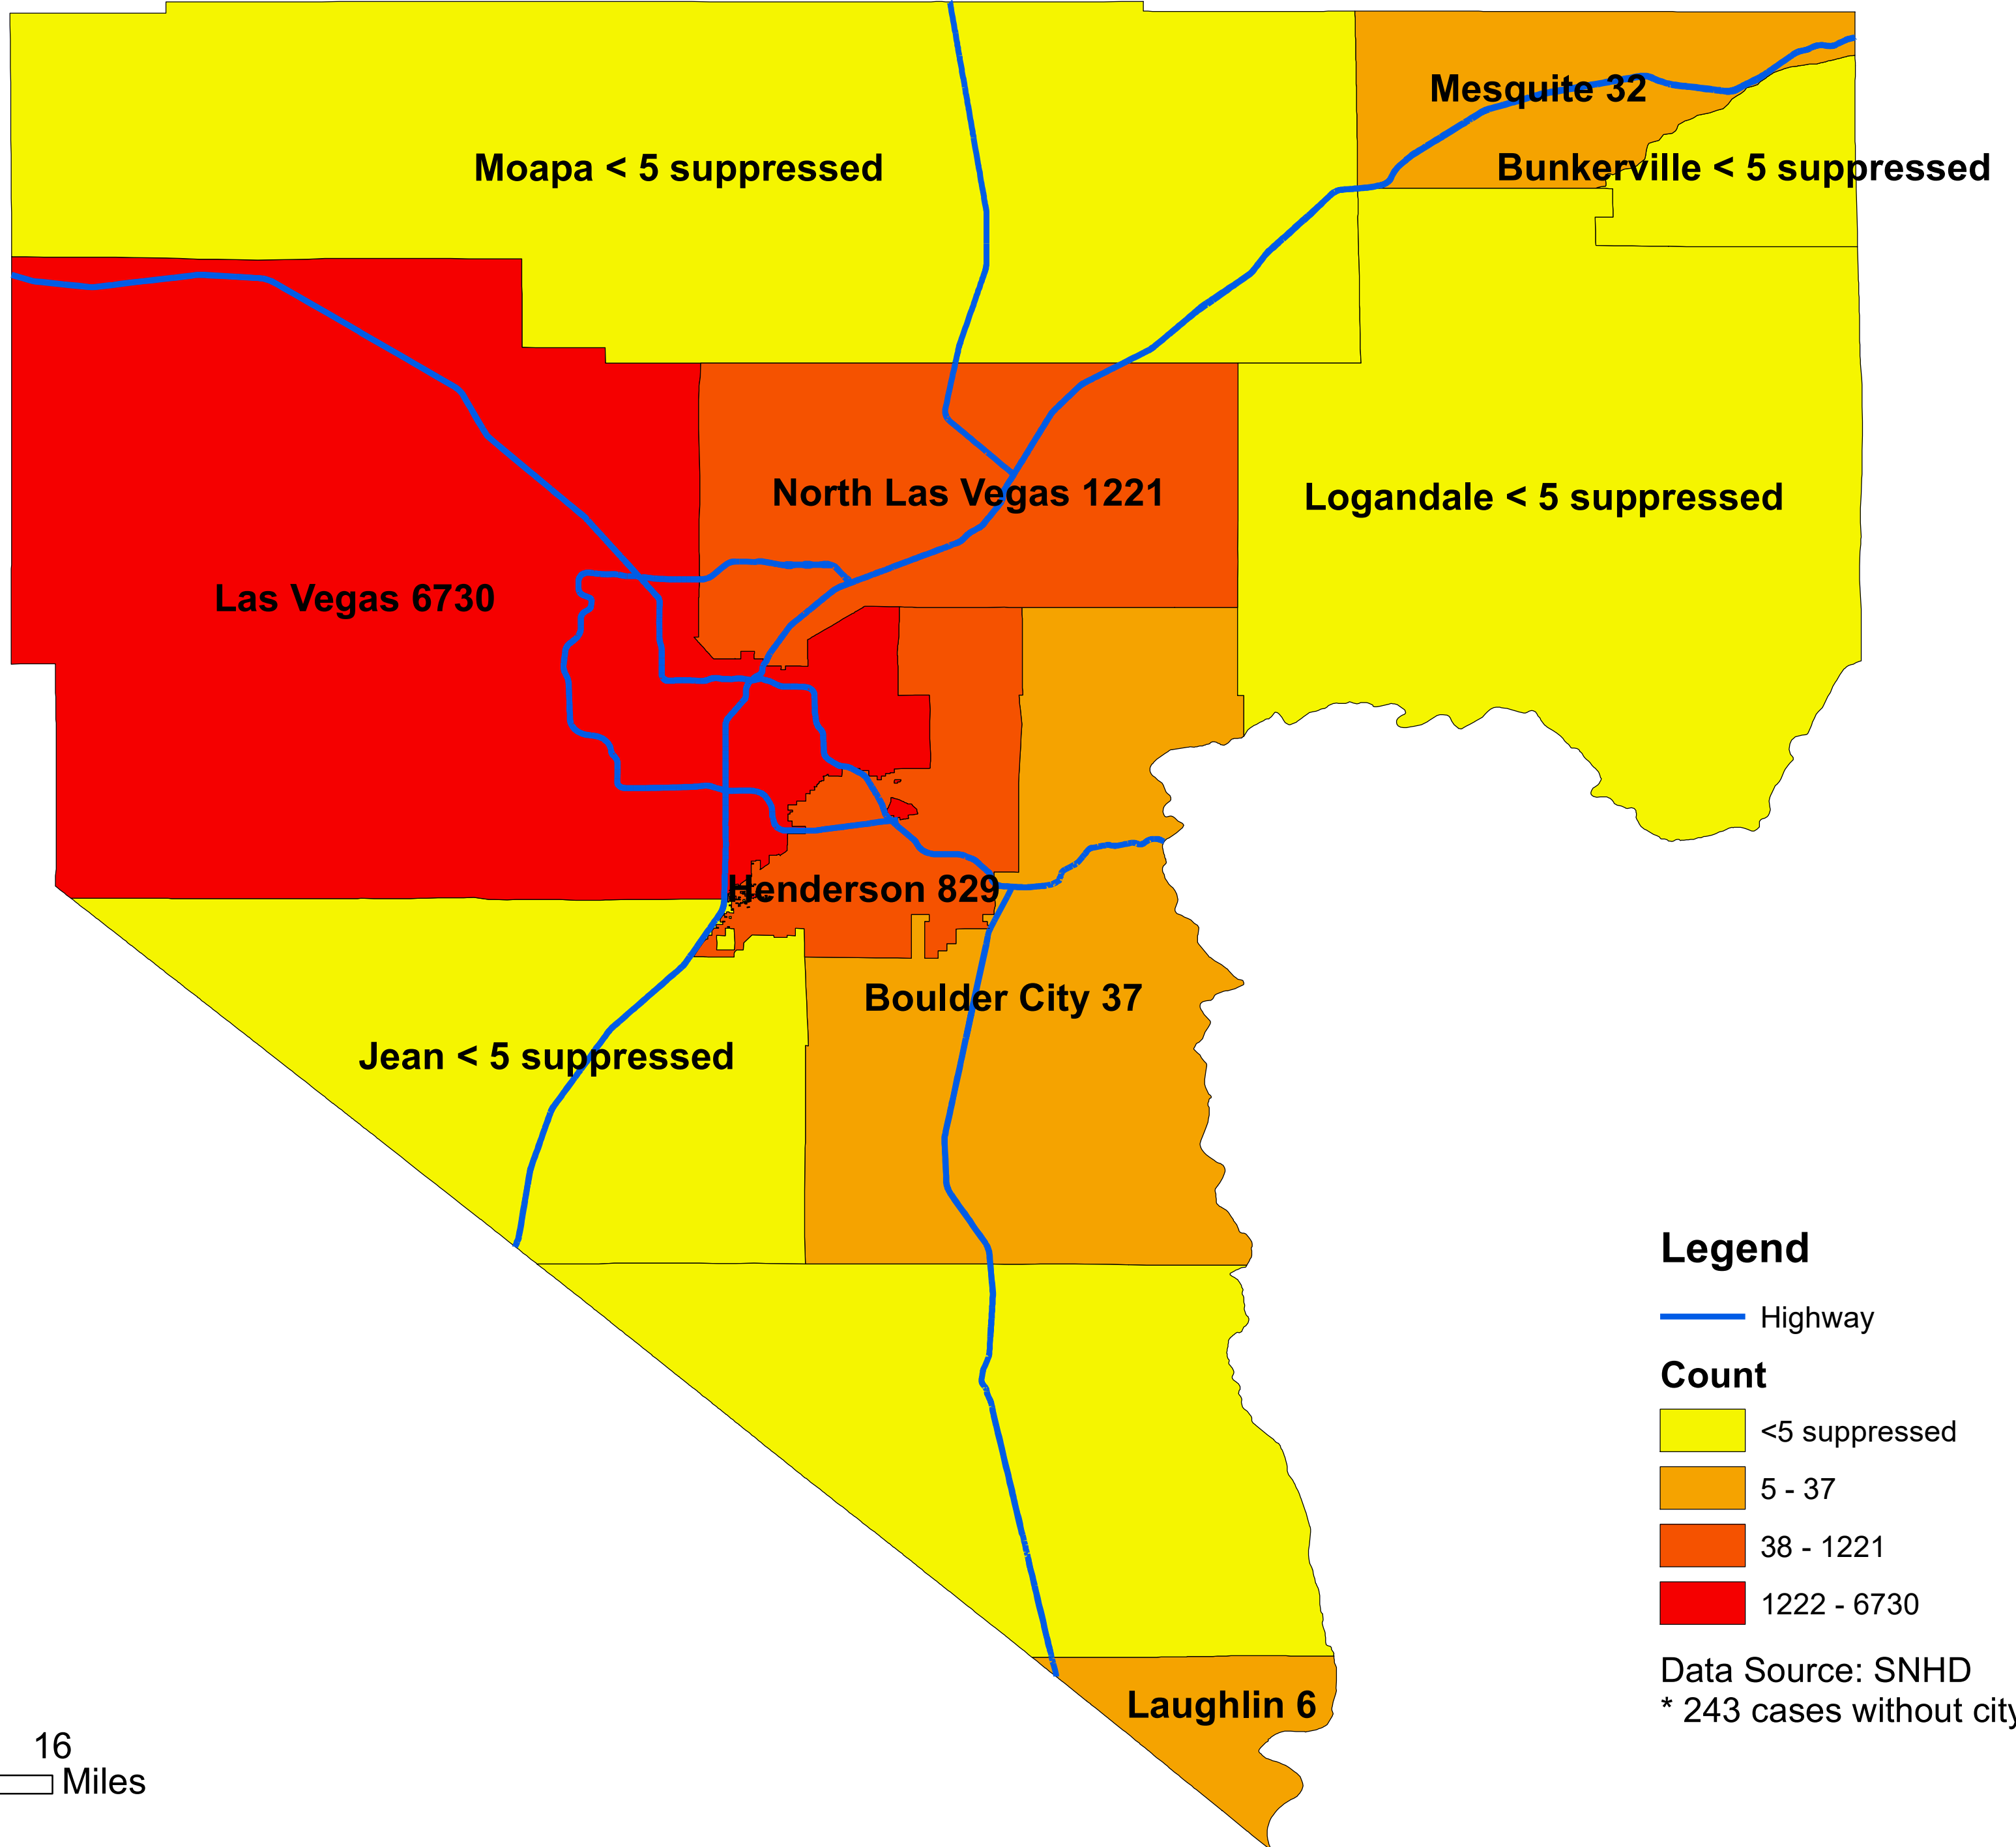

Number of COVID-19 cases by city in Clark county (06.15.2020)

Legend

— Highway

Count

<5 suppressed

5 - 37

38 - 1221

1222 - 6730

Data Source: SNHD

* 243 cases without city information

0 4 8 16 Miles