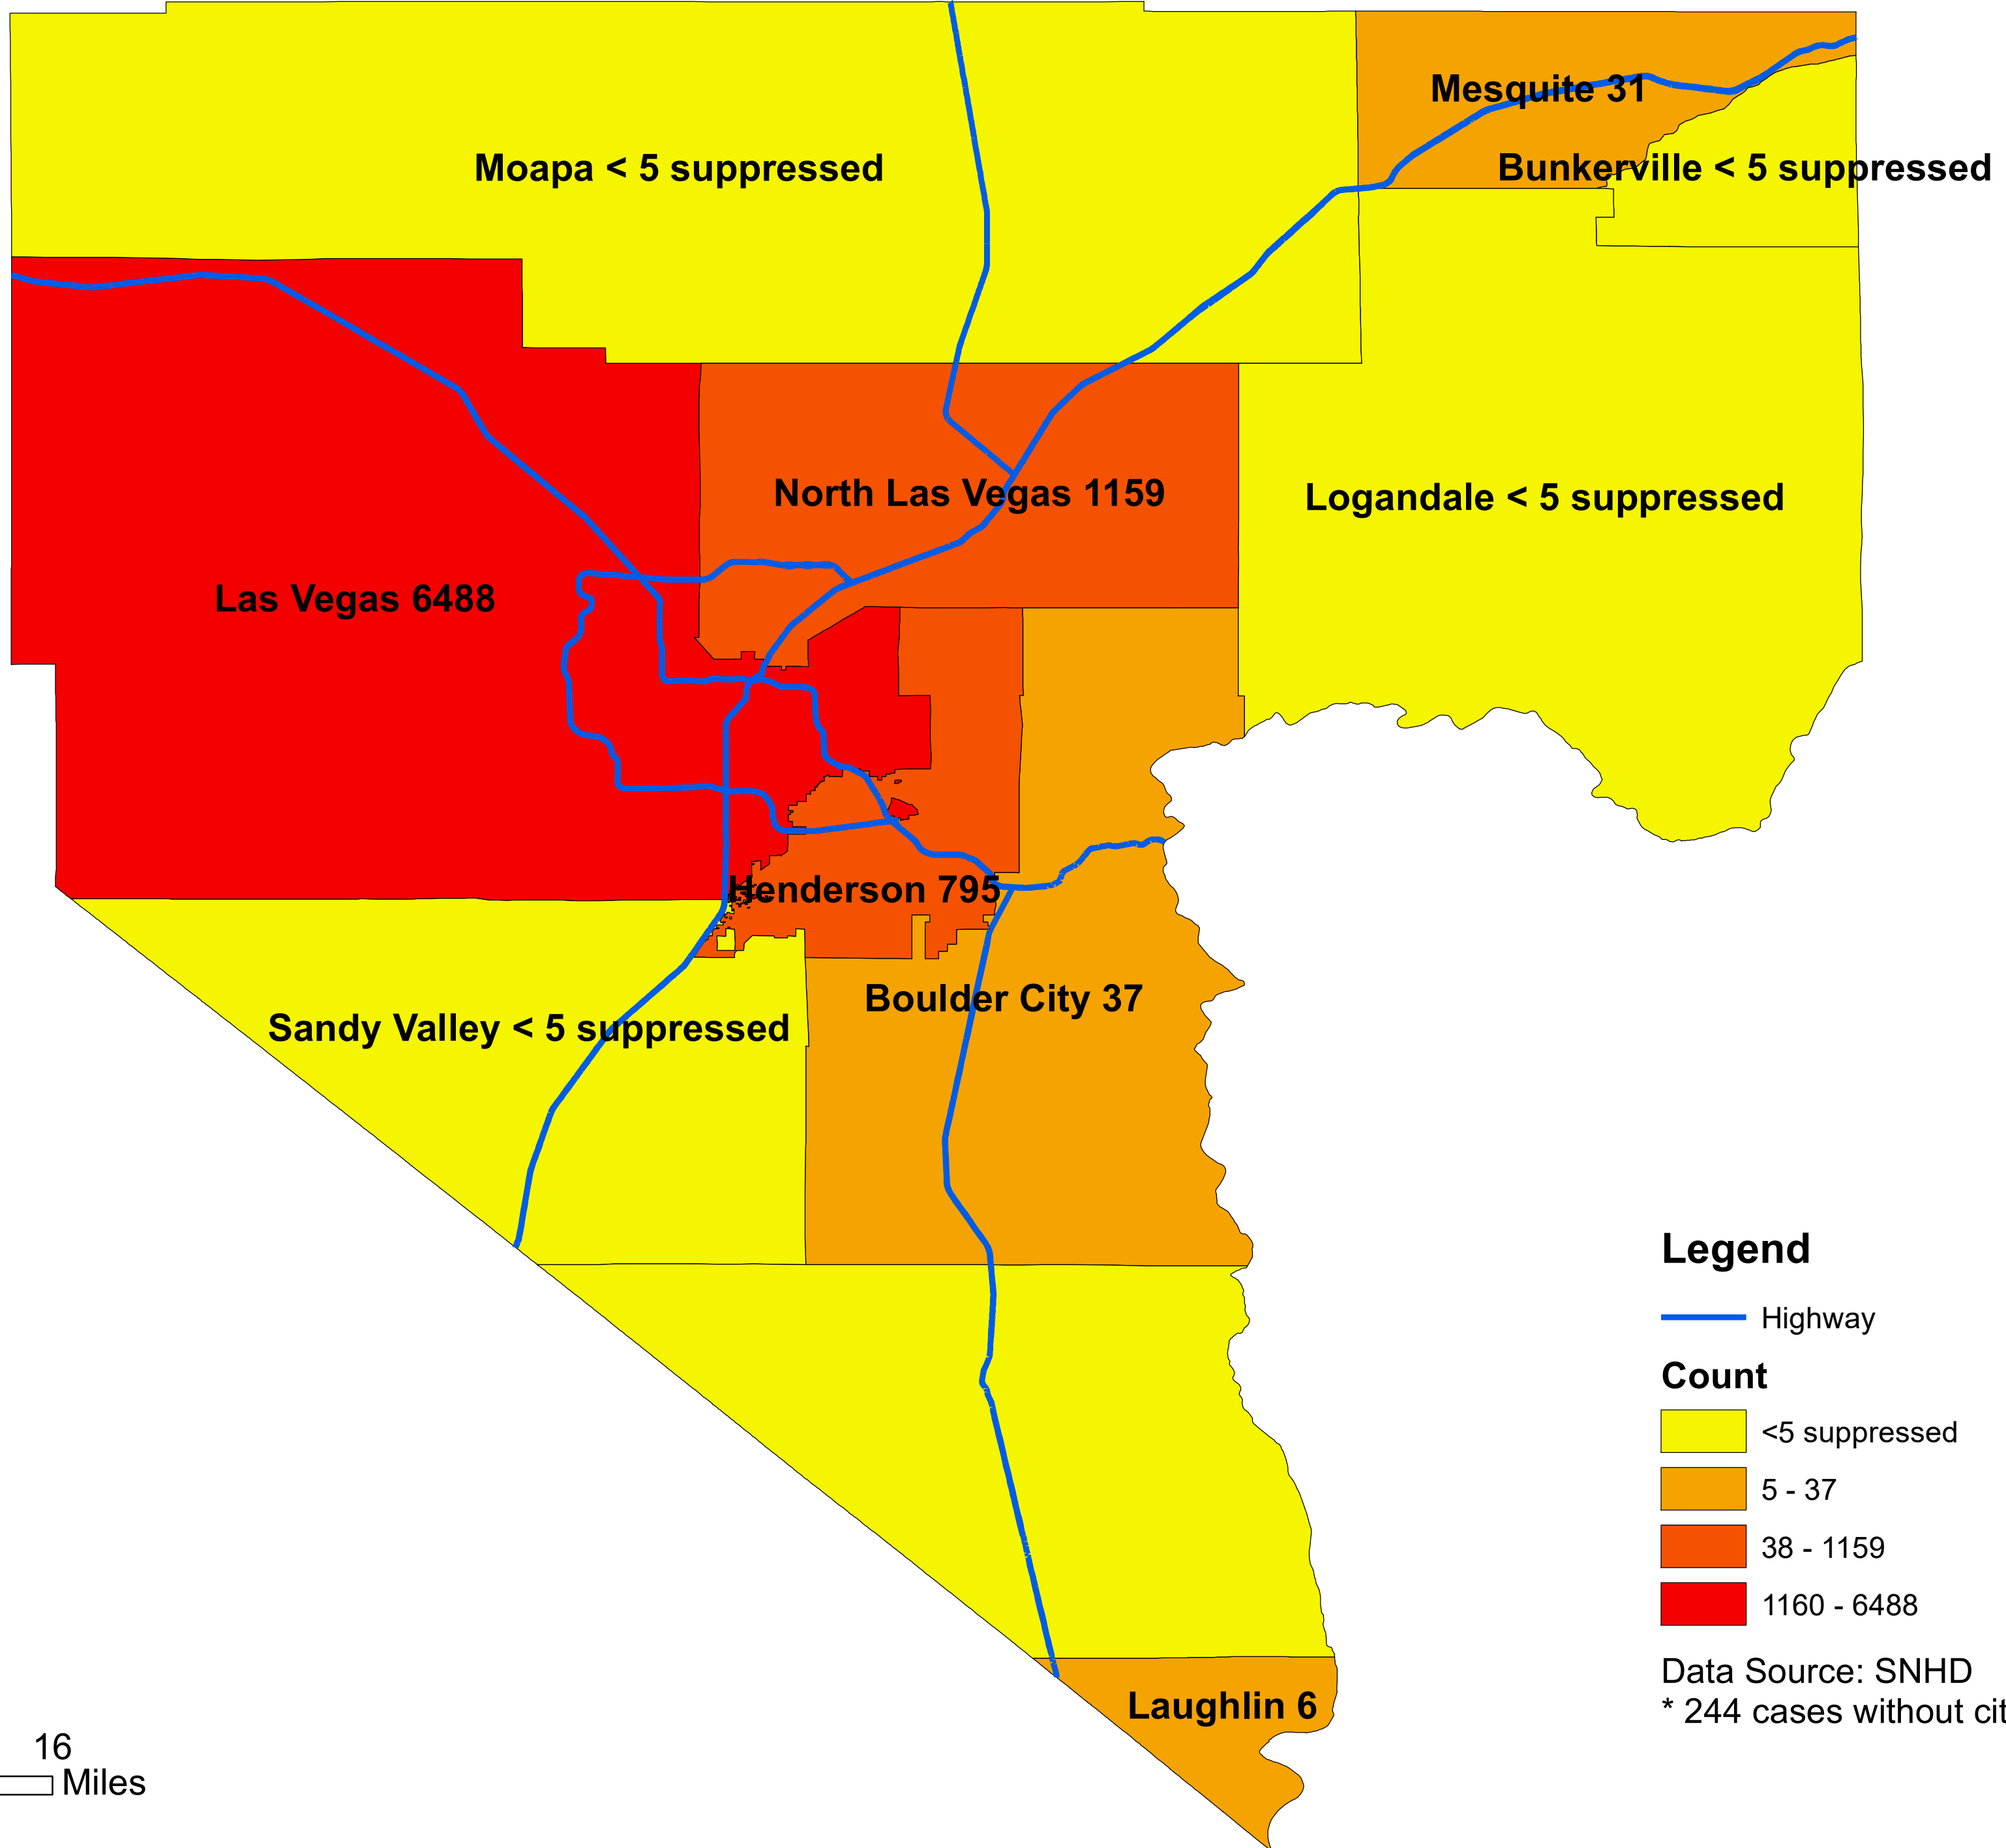

Number of COVID-19 cases by city in Clark county (06.14.2020)

Legend

— Highway

Count

<5 suppressed

5 - 37

38 - 1159

1160 - 6488

Data Source: SNHD

* 244 cases without city information

0 4 8 16
Miles