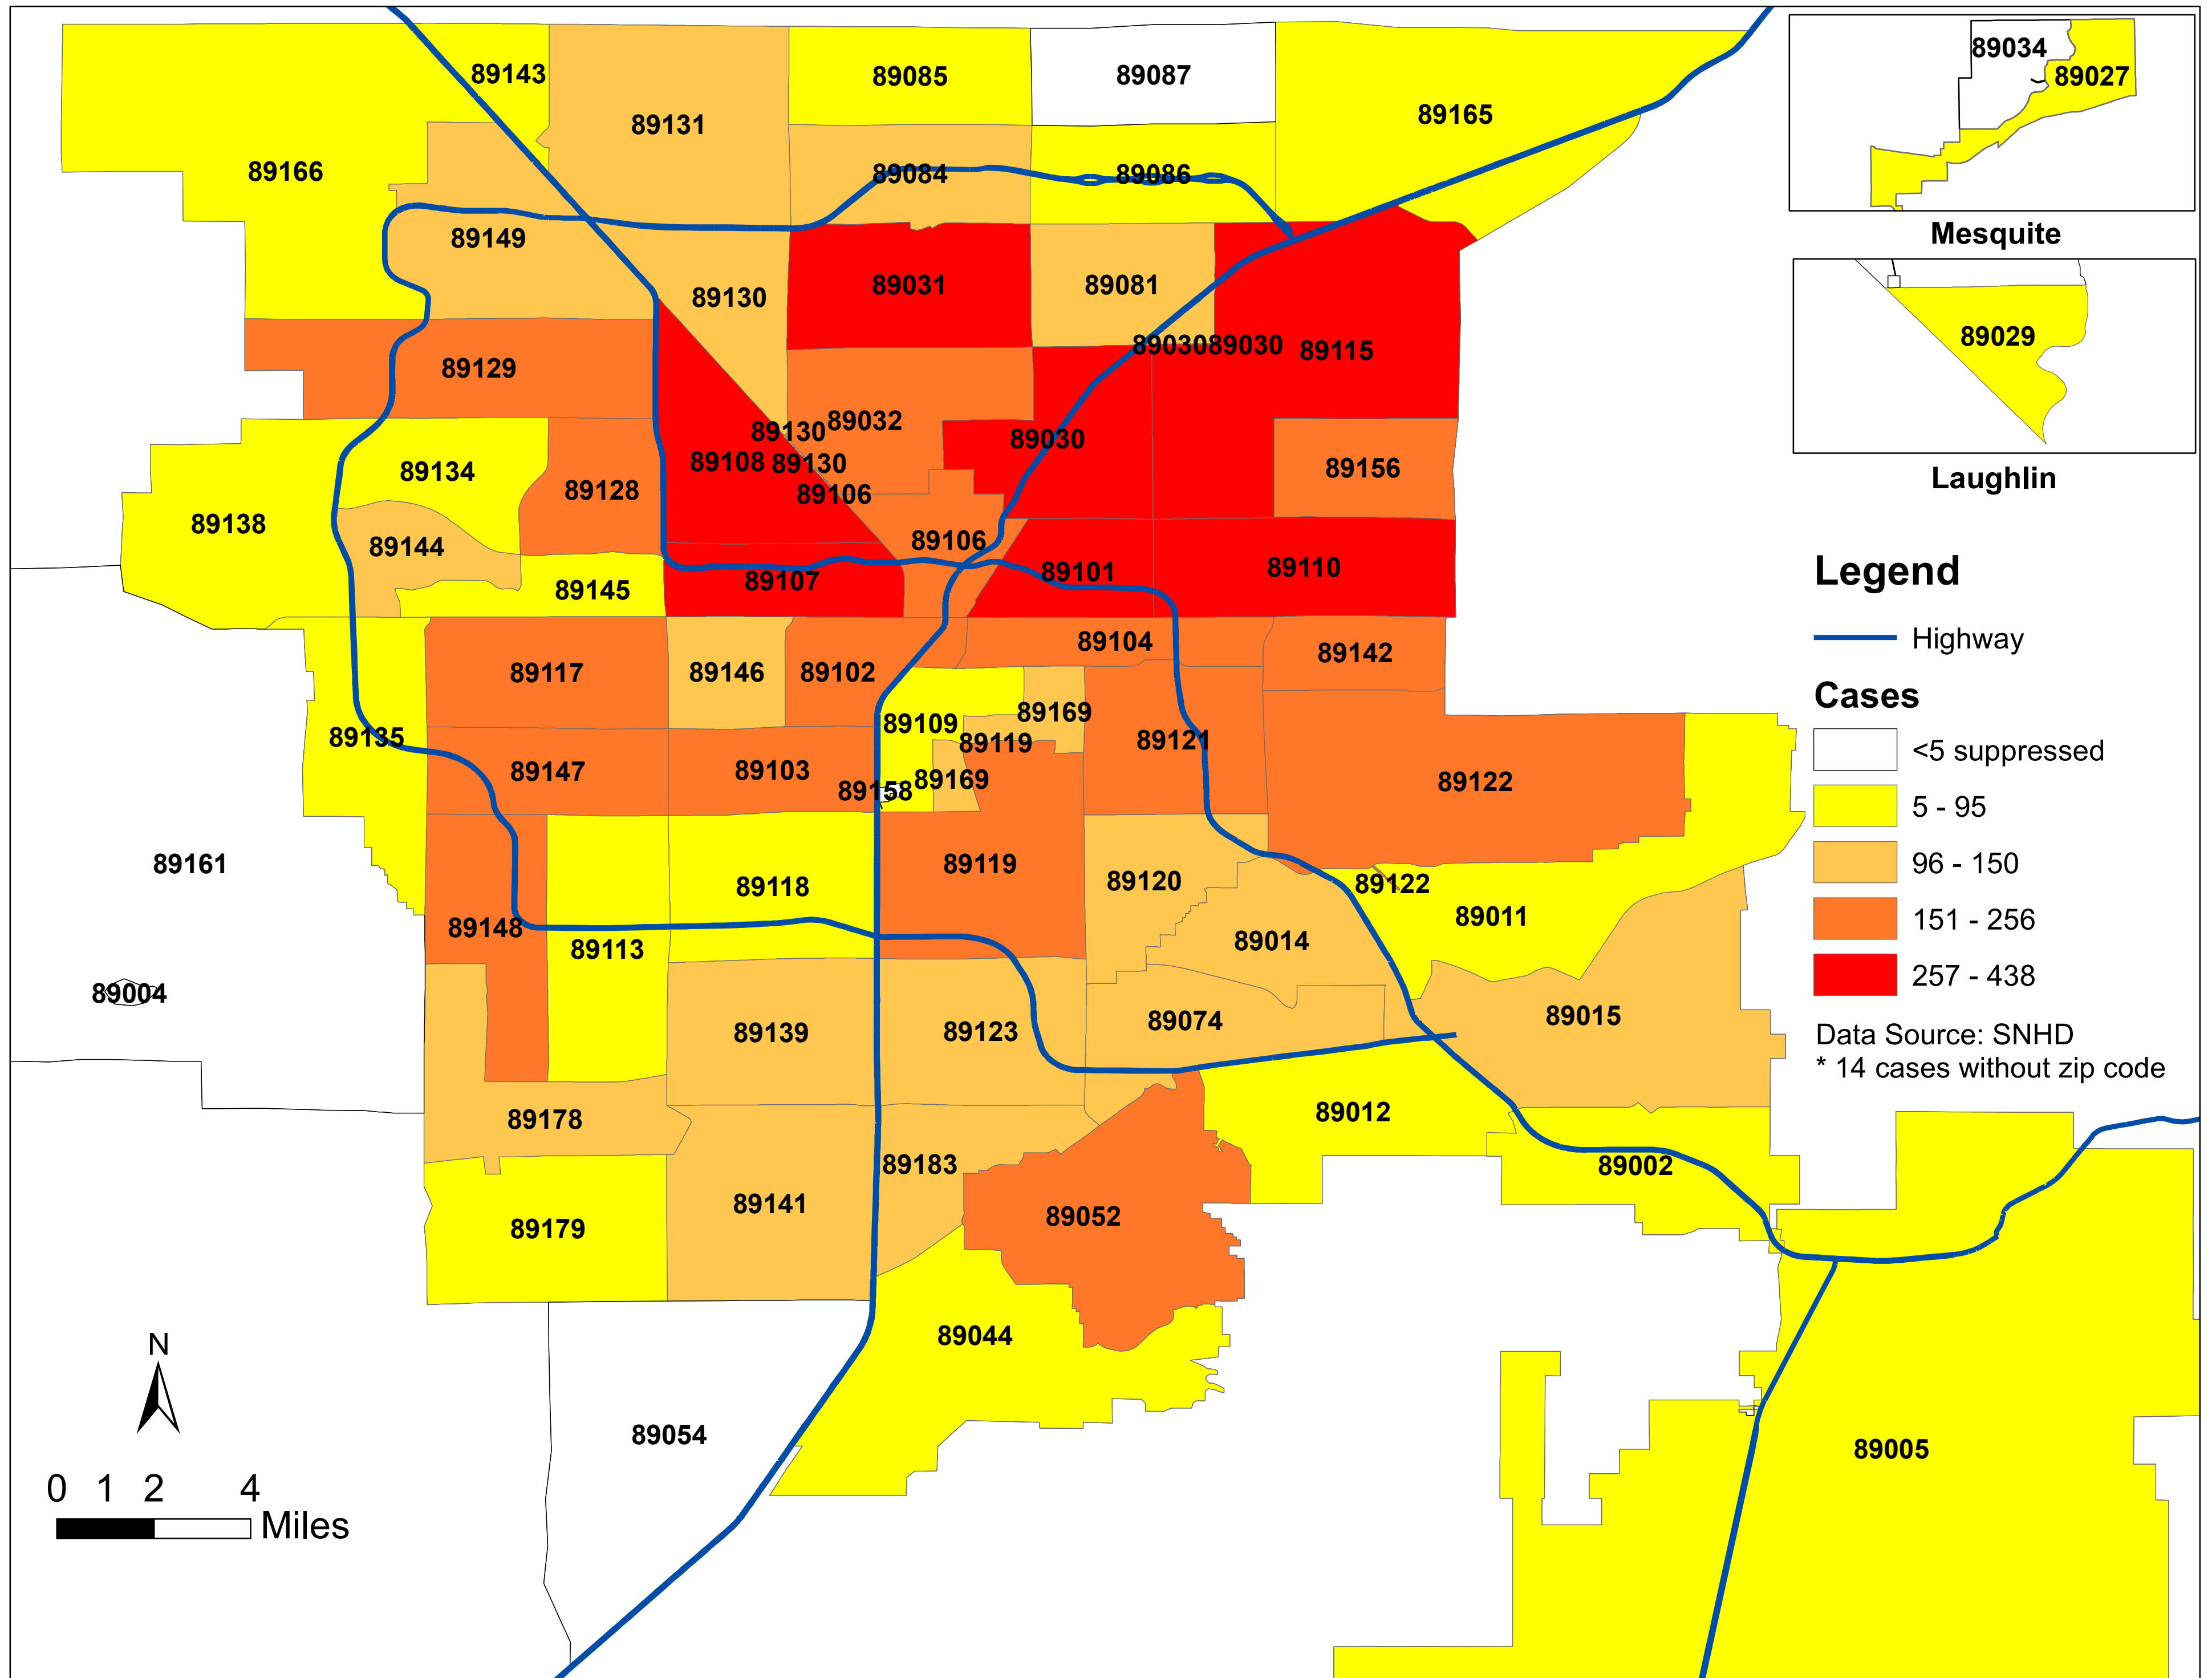

# Number of COVID-19 cases by zip code in Clark county (06.13.2020)

Note: Numbers of cases by zip code in Moapa, Overton and Sandy Valley are less than 5 and suppressed.