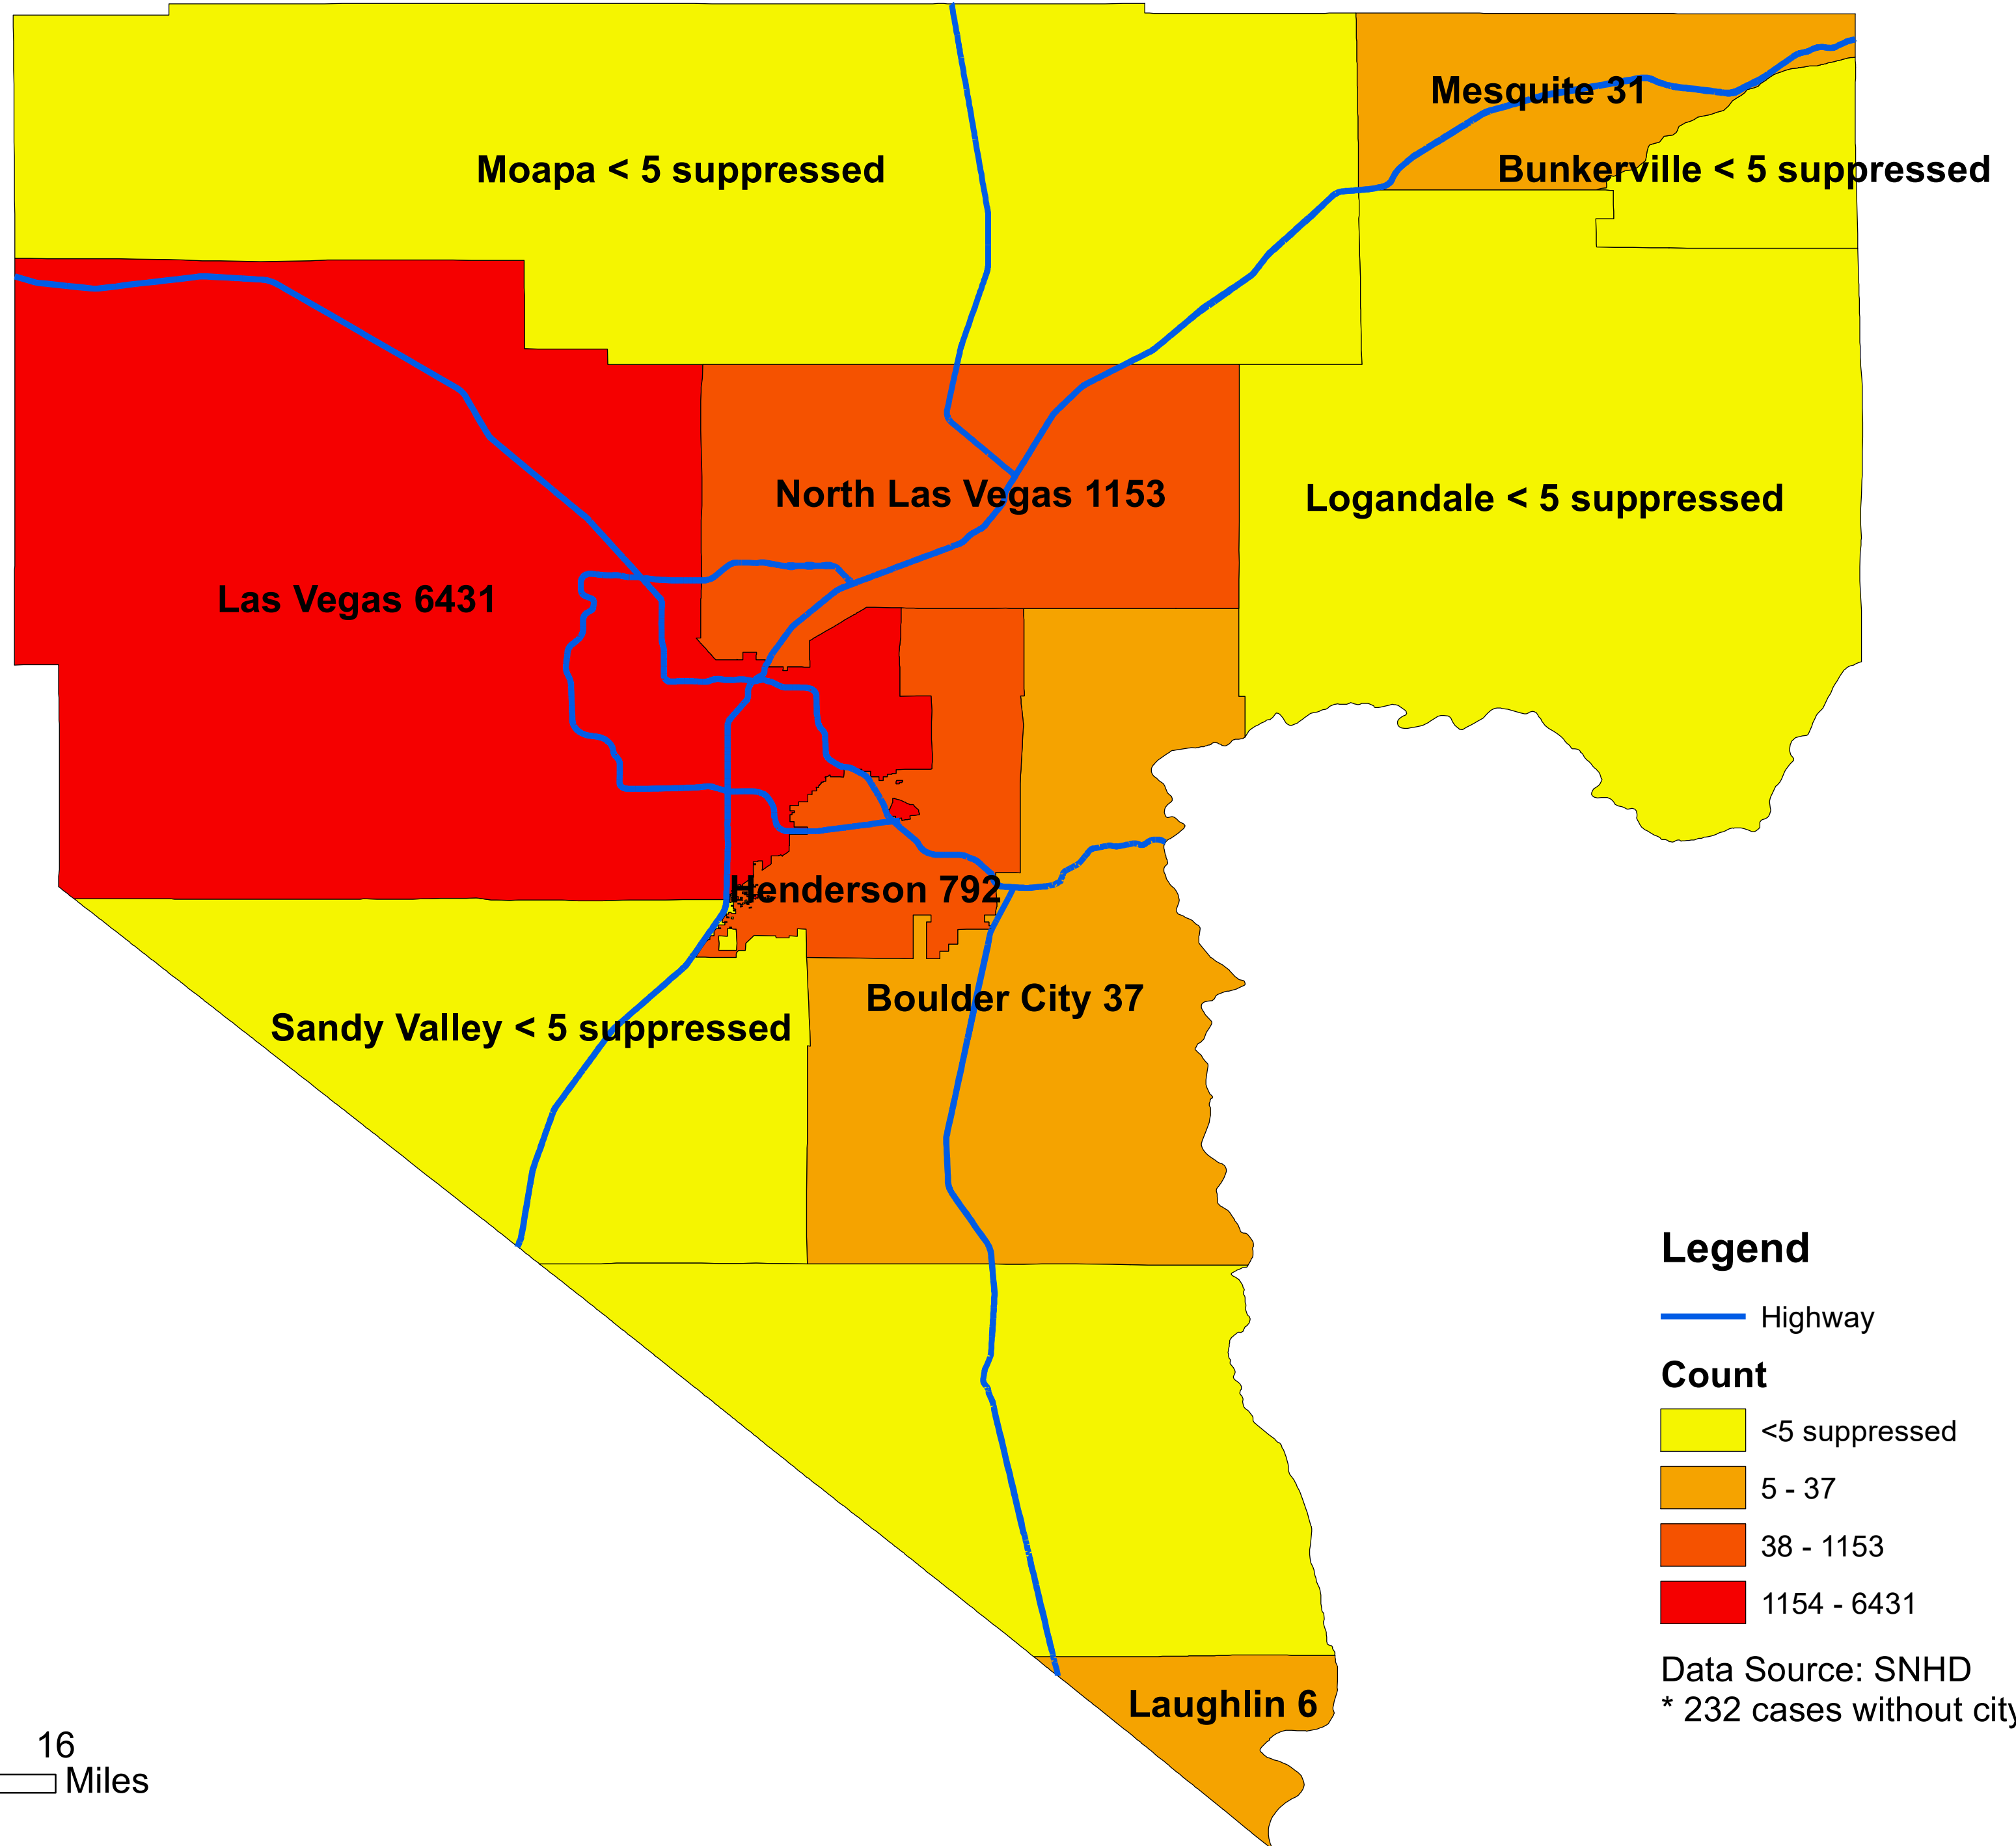

Number of COVID-19 cases by city in Clark county (06.13.2020)

Legend

— Highway

Count

<5 suppressed

5 - 37

38 - 1153

1154 - 6431

Data Source: SNHD

* 232 cases without city information

0 4 8 16 Miles