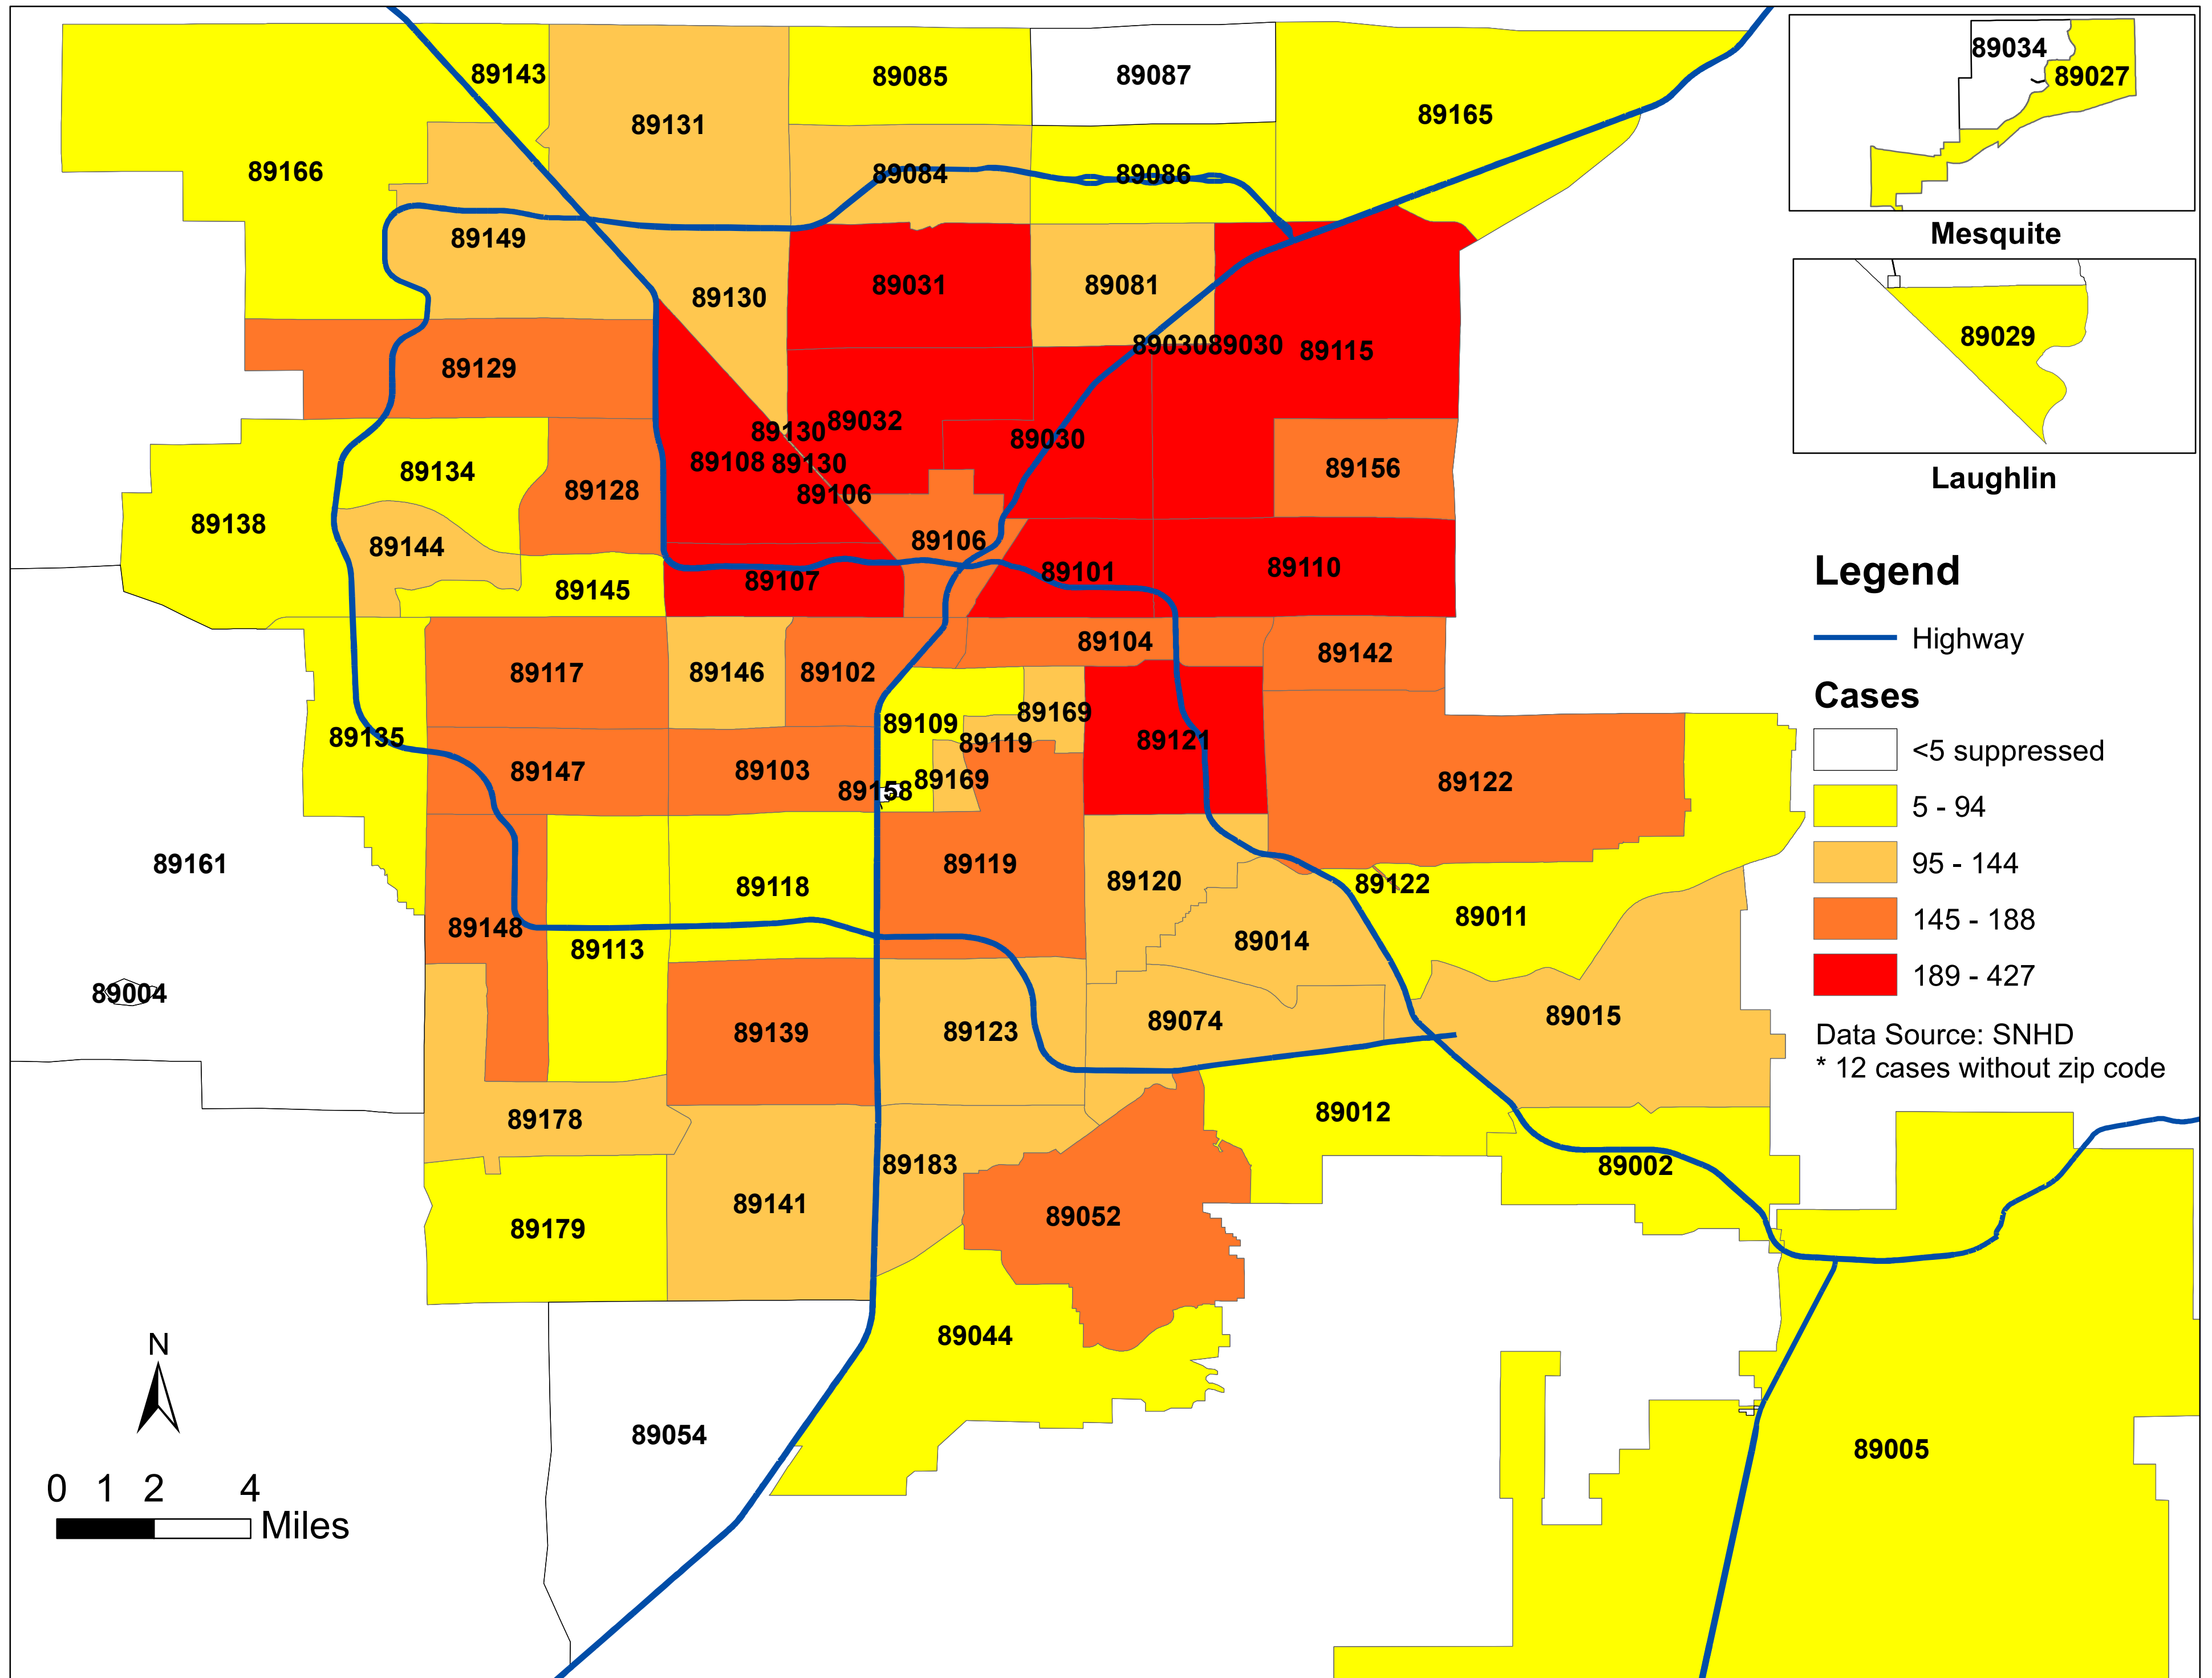

Number of COVID-19 cases by zip code in Clark county (06.12.2020)

Note: Numbers of cases by zip code in Moapa, Overton and Sandy Valley are less than 5 and suppressed.