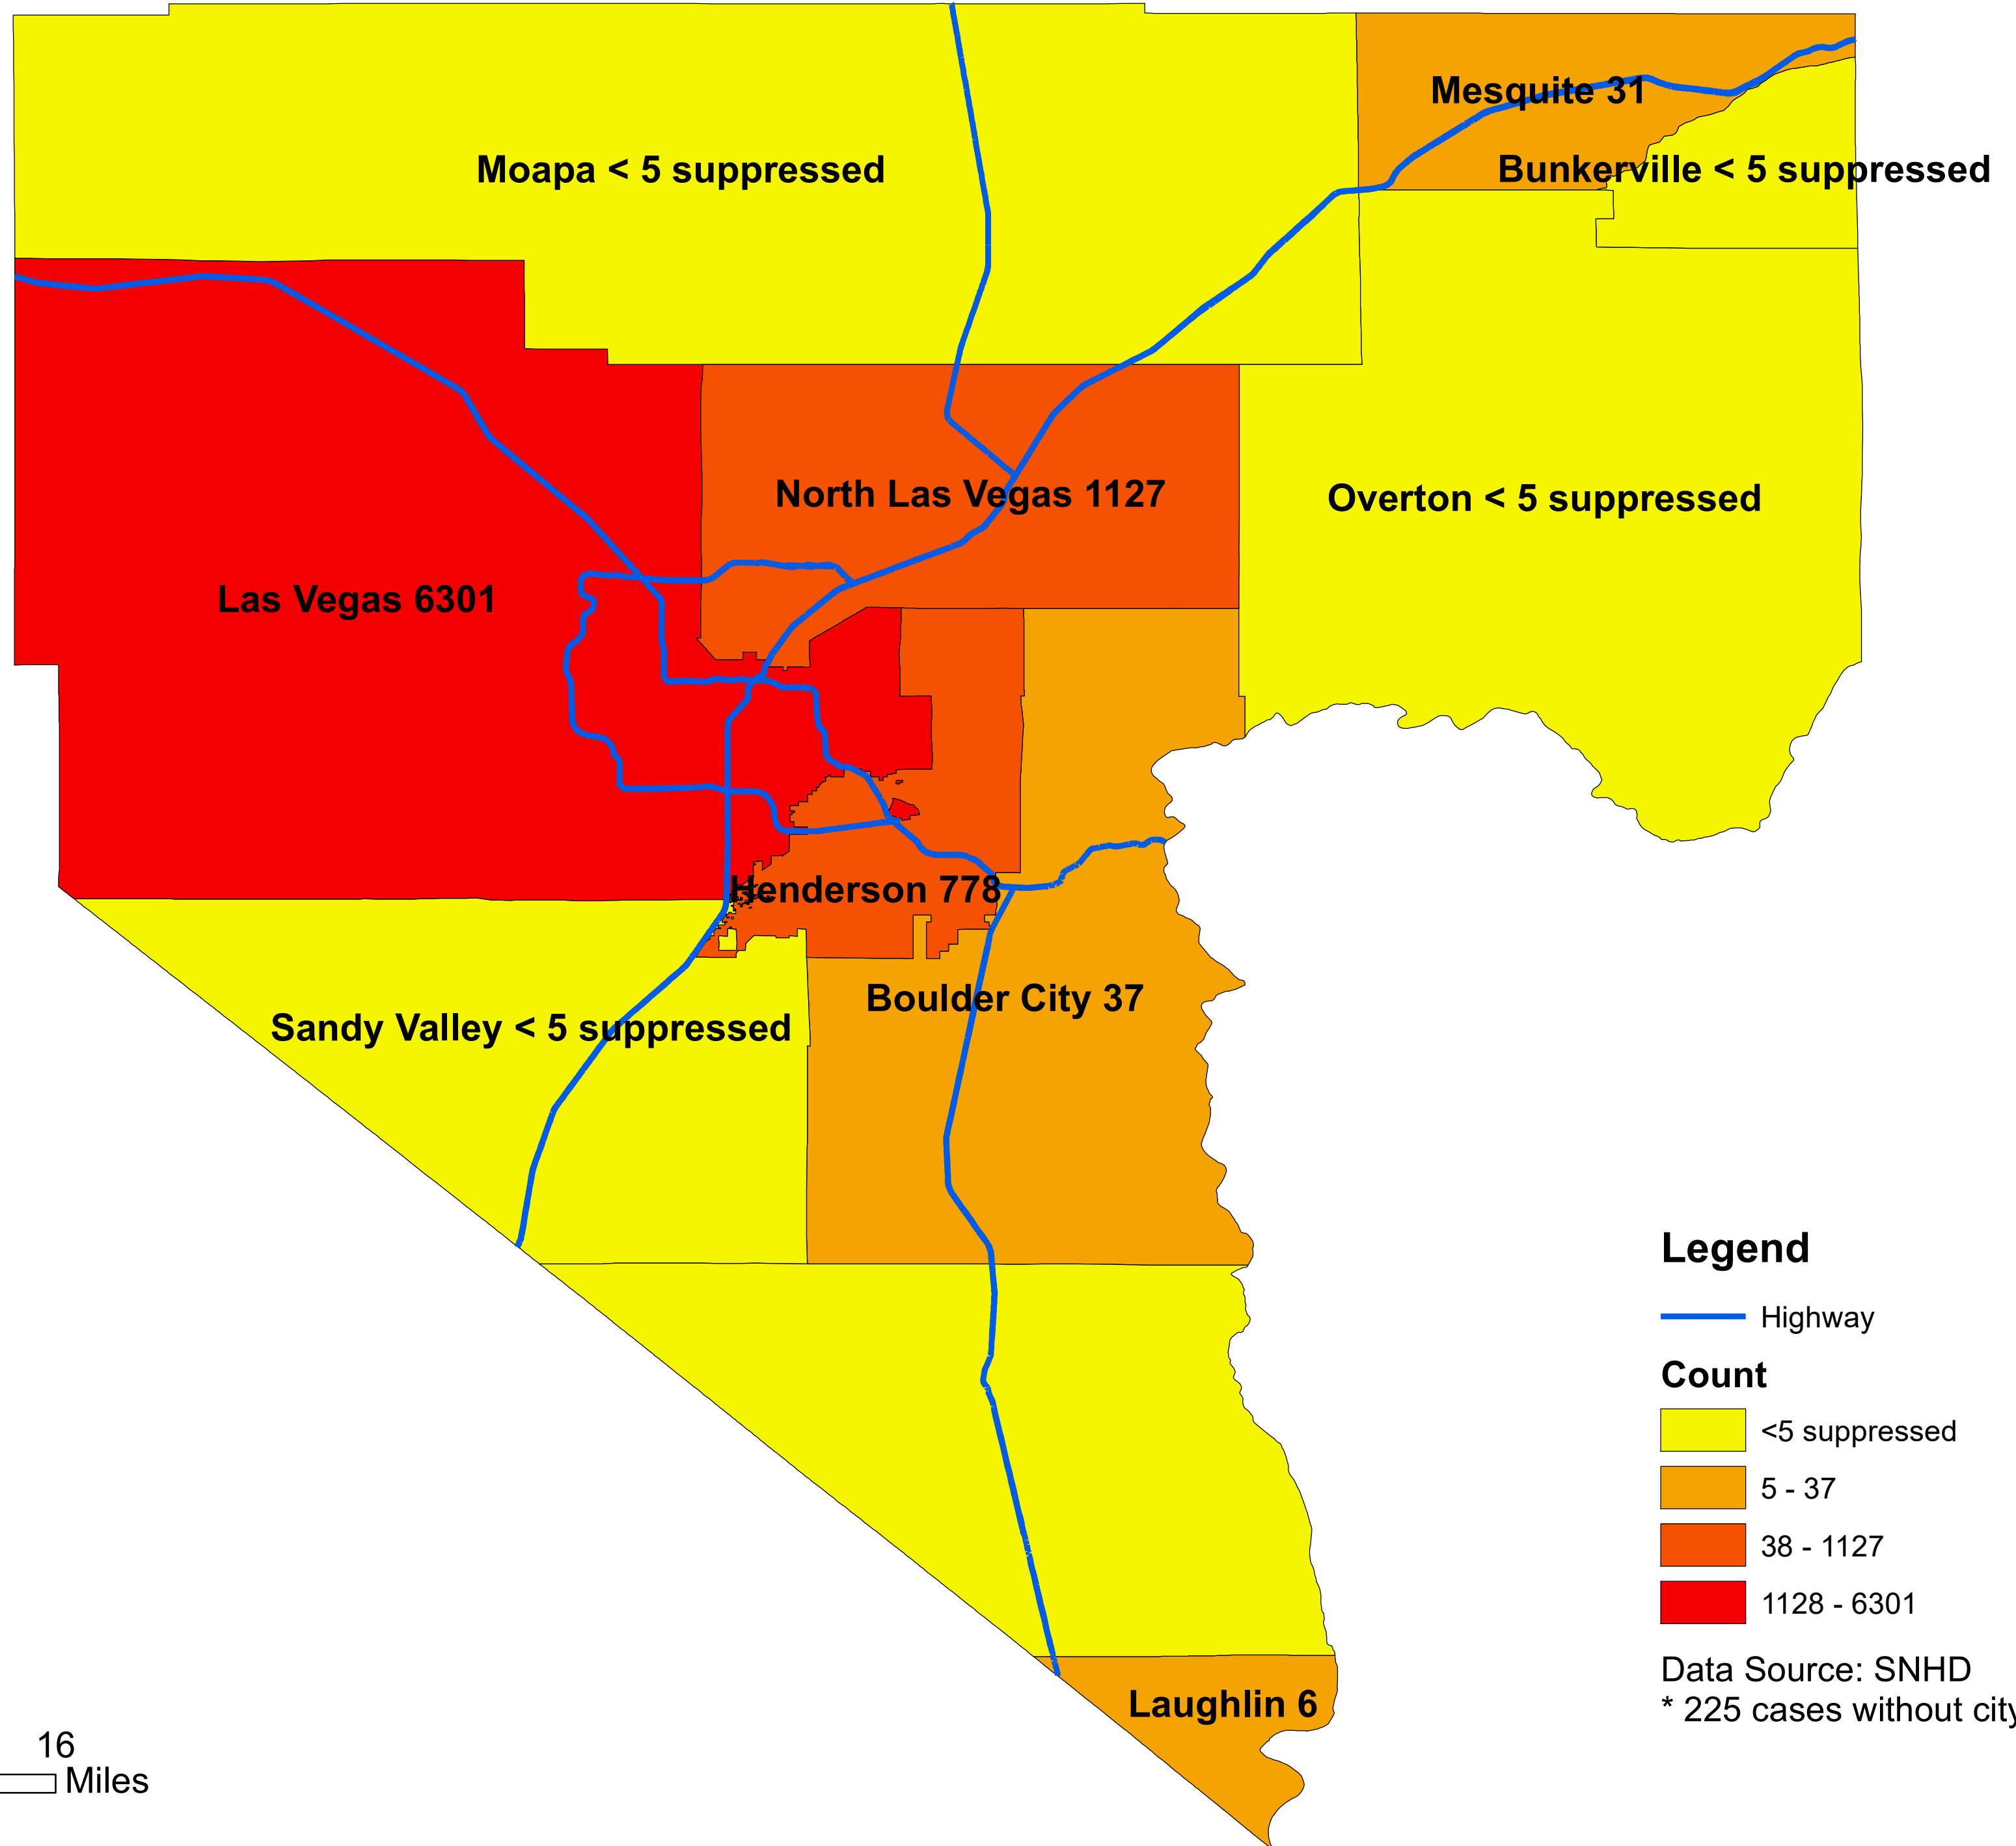

Number of COVID-19 cases by city in Clark county (06.12.2020)

Legend

— Highway

Count

<5 suppressed

5 - 37

38 - 1127

1128 - 6301

Data Source: SNHD

* 225 cases without city information

0 4 8 16 Miles