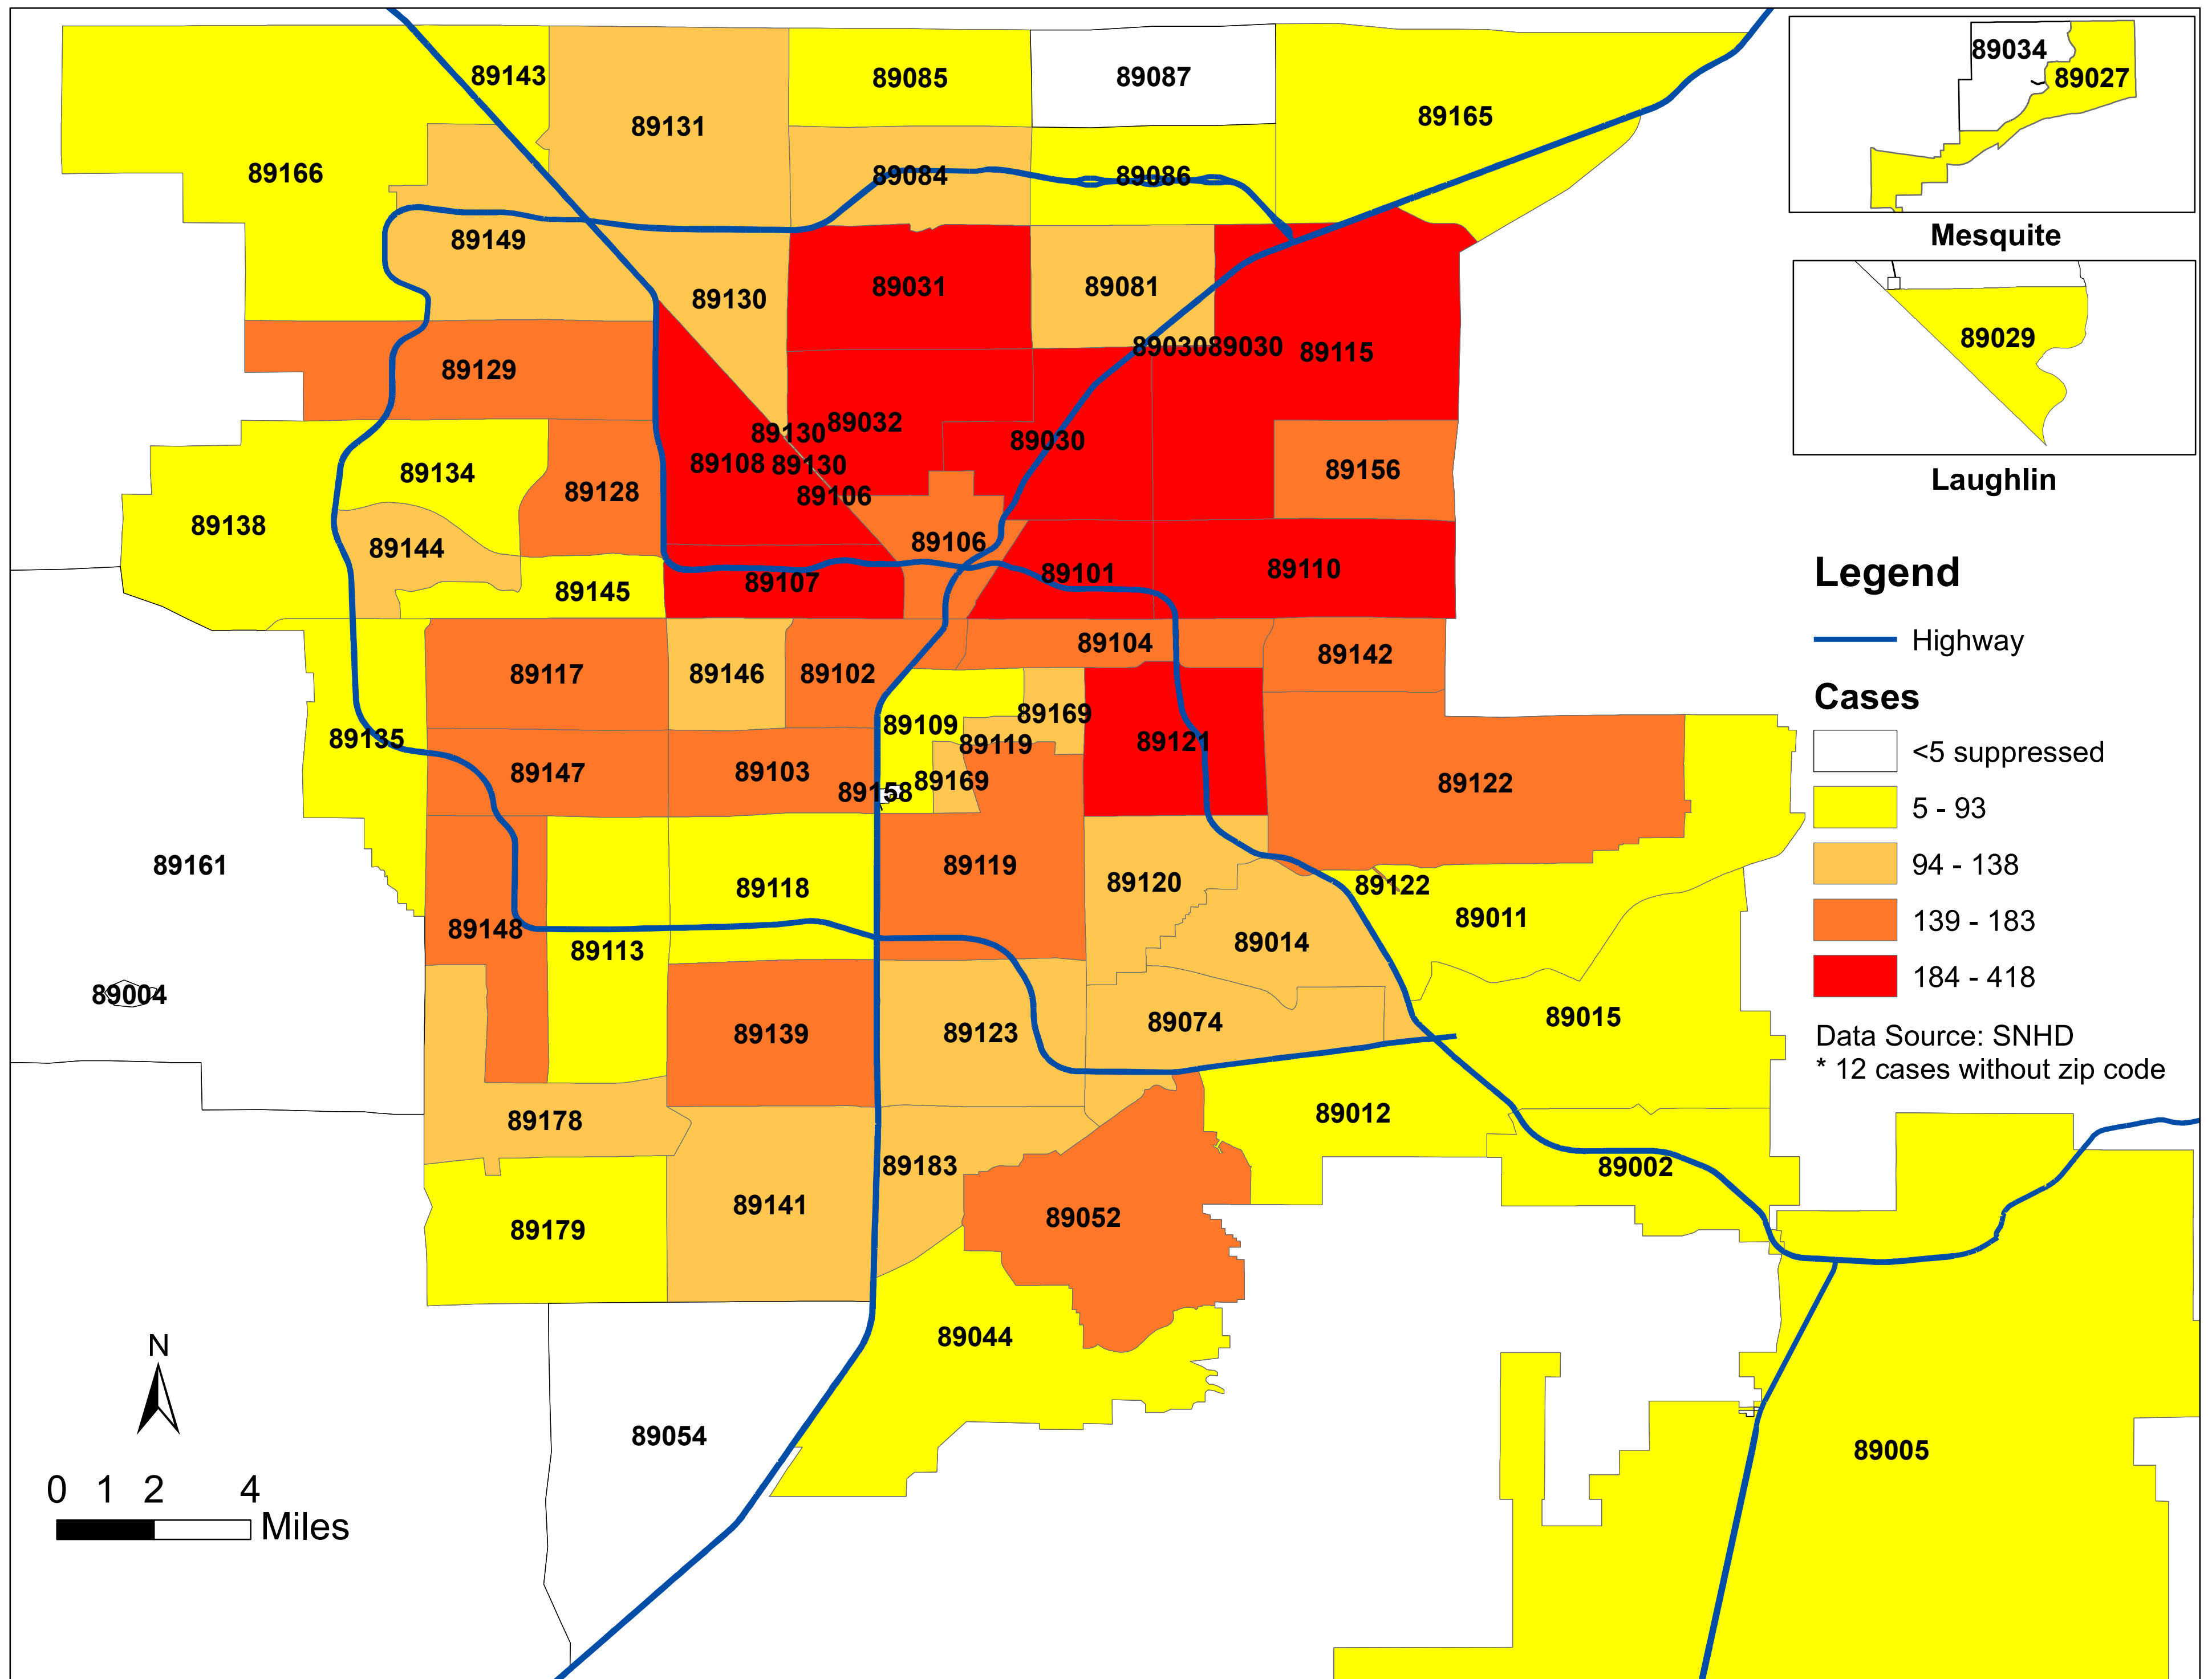

Number of COVID-19 cases by zip code in Clark county (06.11.2020)

Note: Numbers of cases by zip code in Moapa, Overton and Sandy Valley are less than 5 and suppressed.