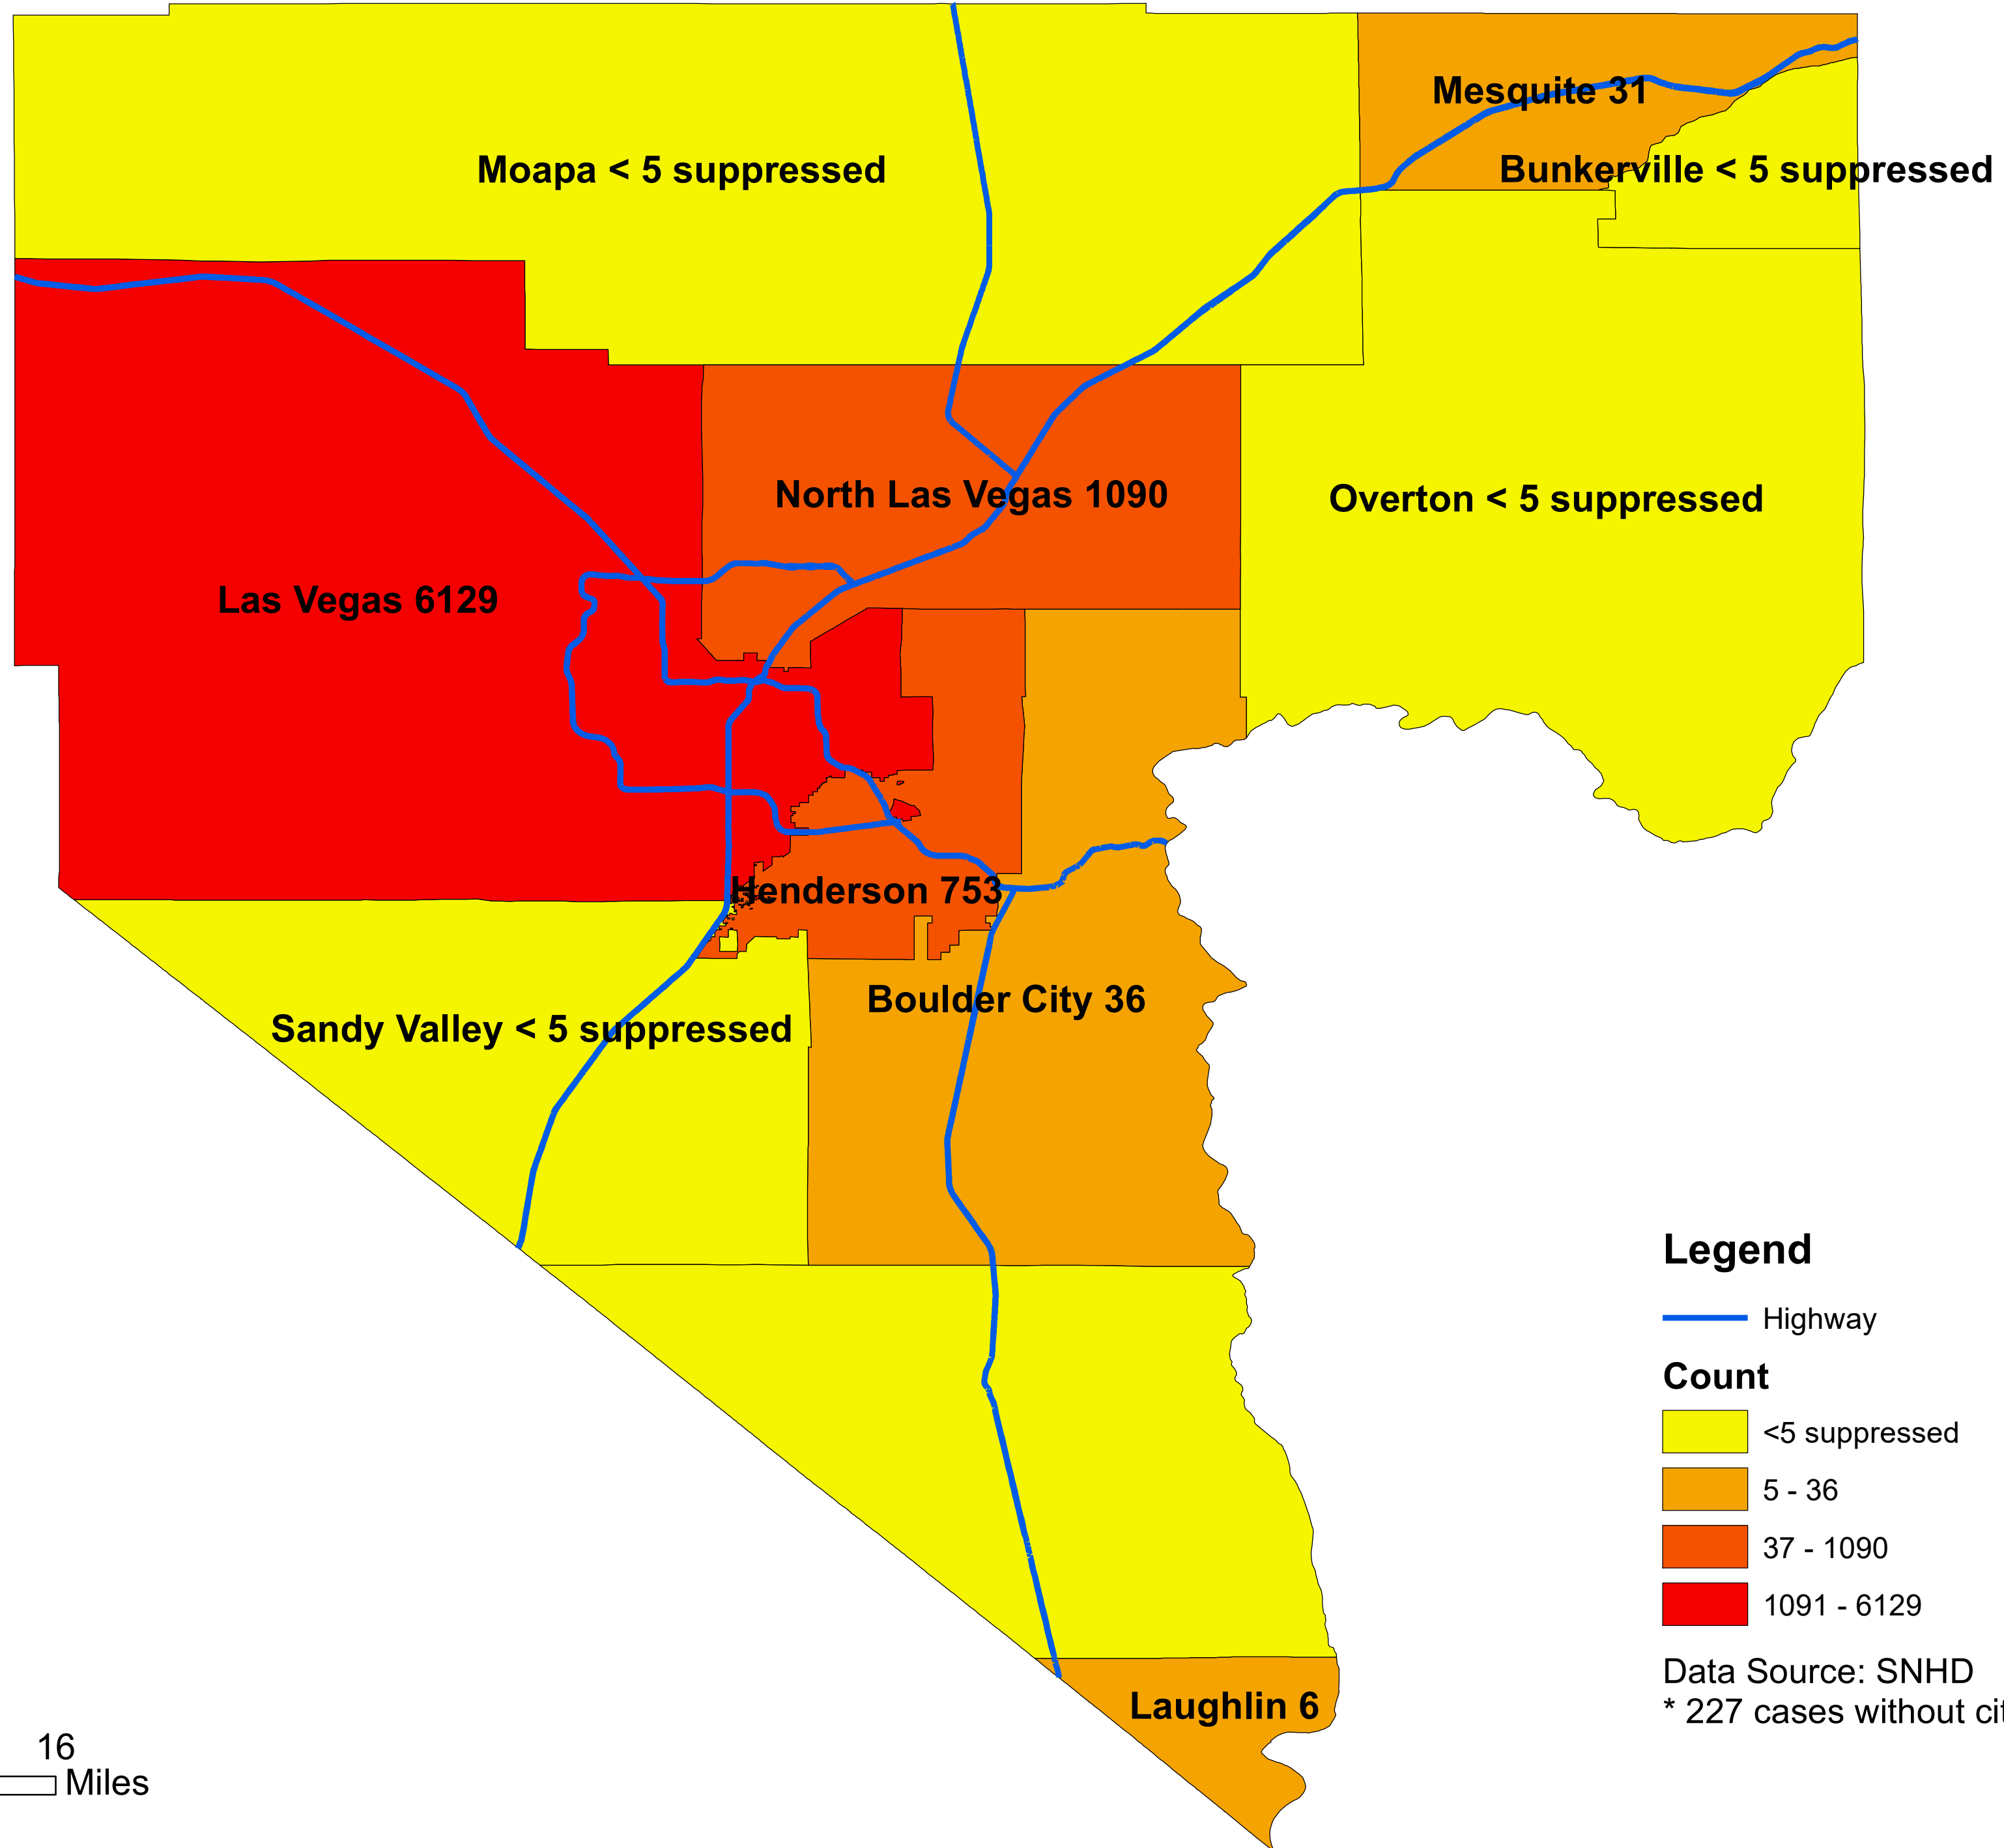

Number of COVID-19 cases by city in Clark county (06.11.2020)

Legend

— Highway

Count

<5 suppressed

5 - 36

37 - 1090

1091 - 6129

Data Source: SNHD

* 227 cases without city information

0 4 8 16 Miles