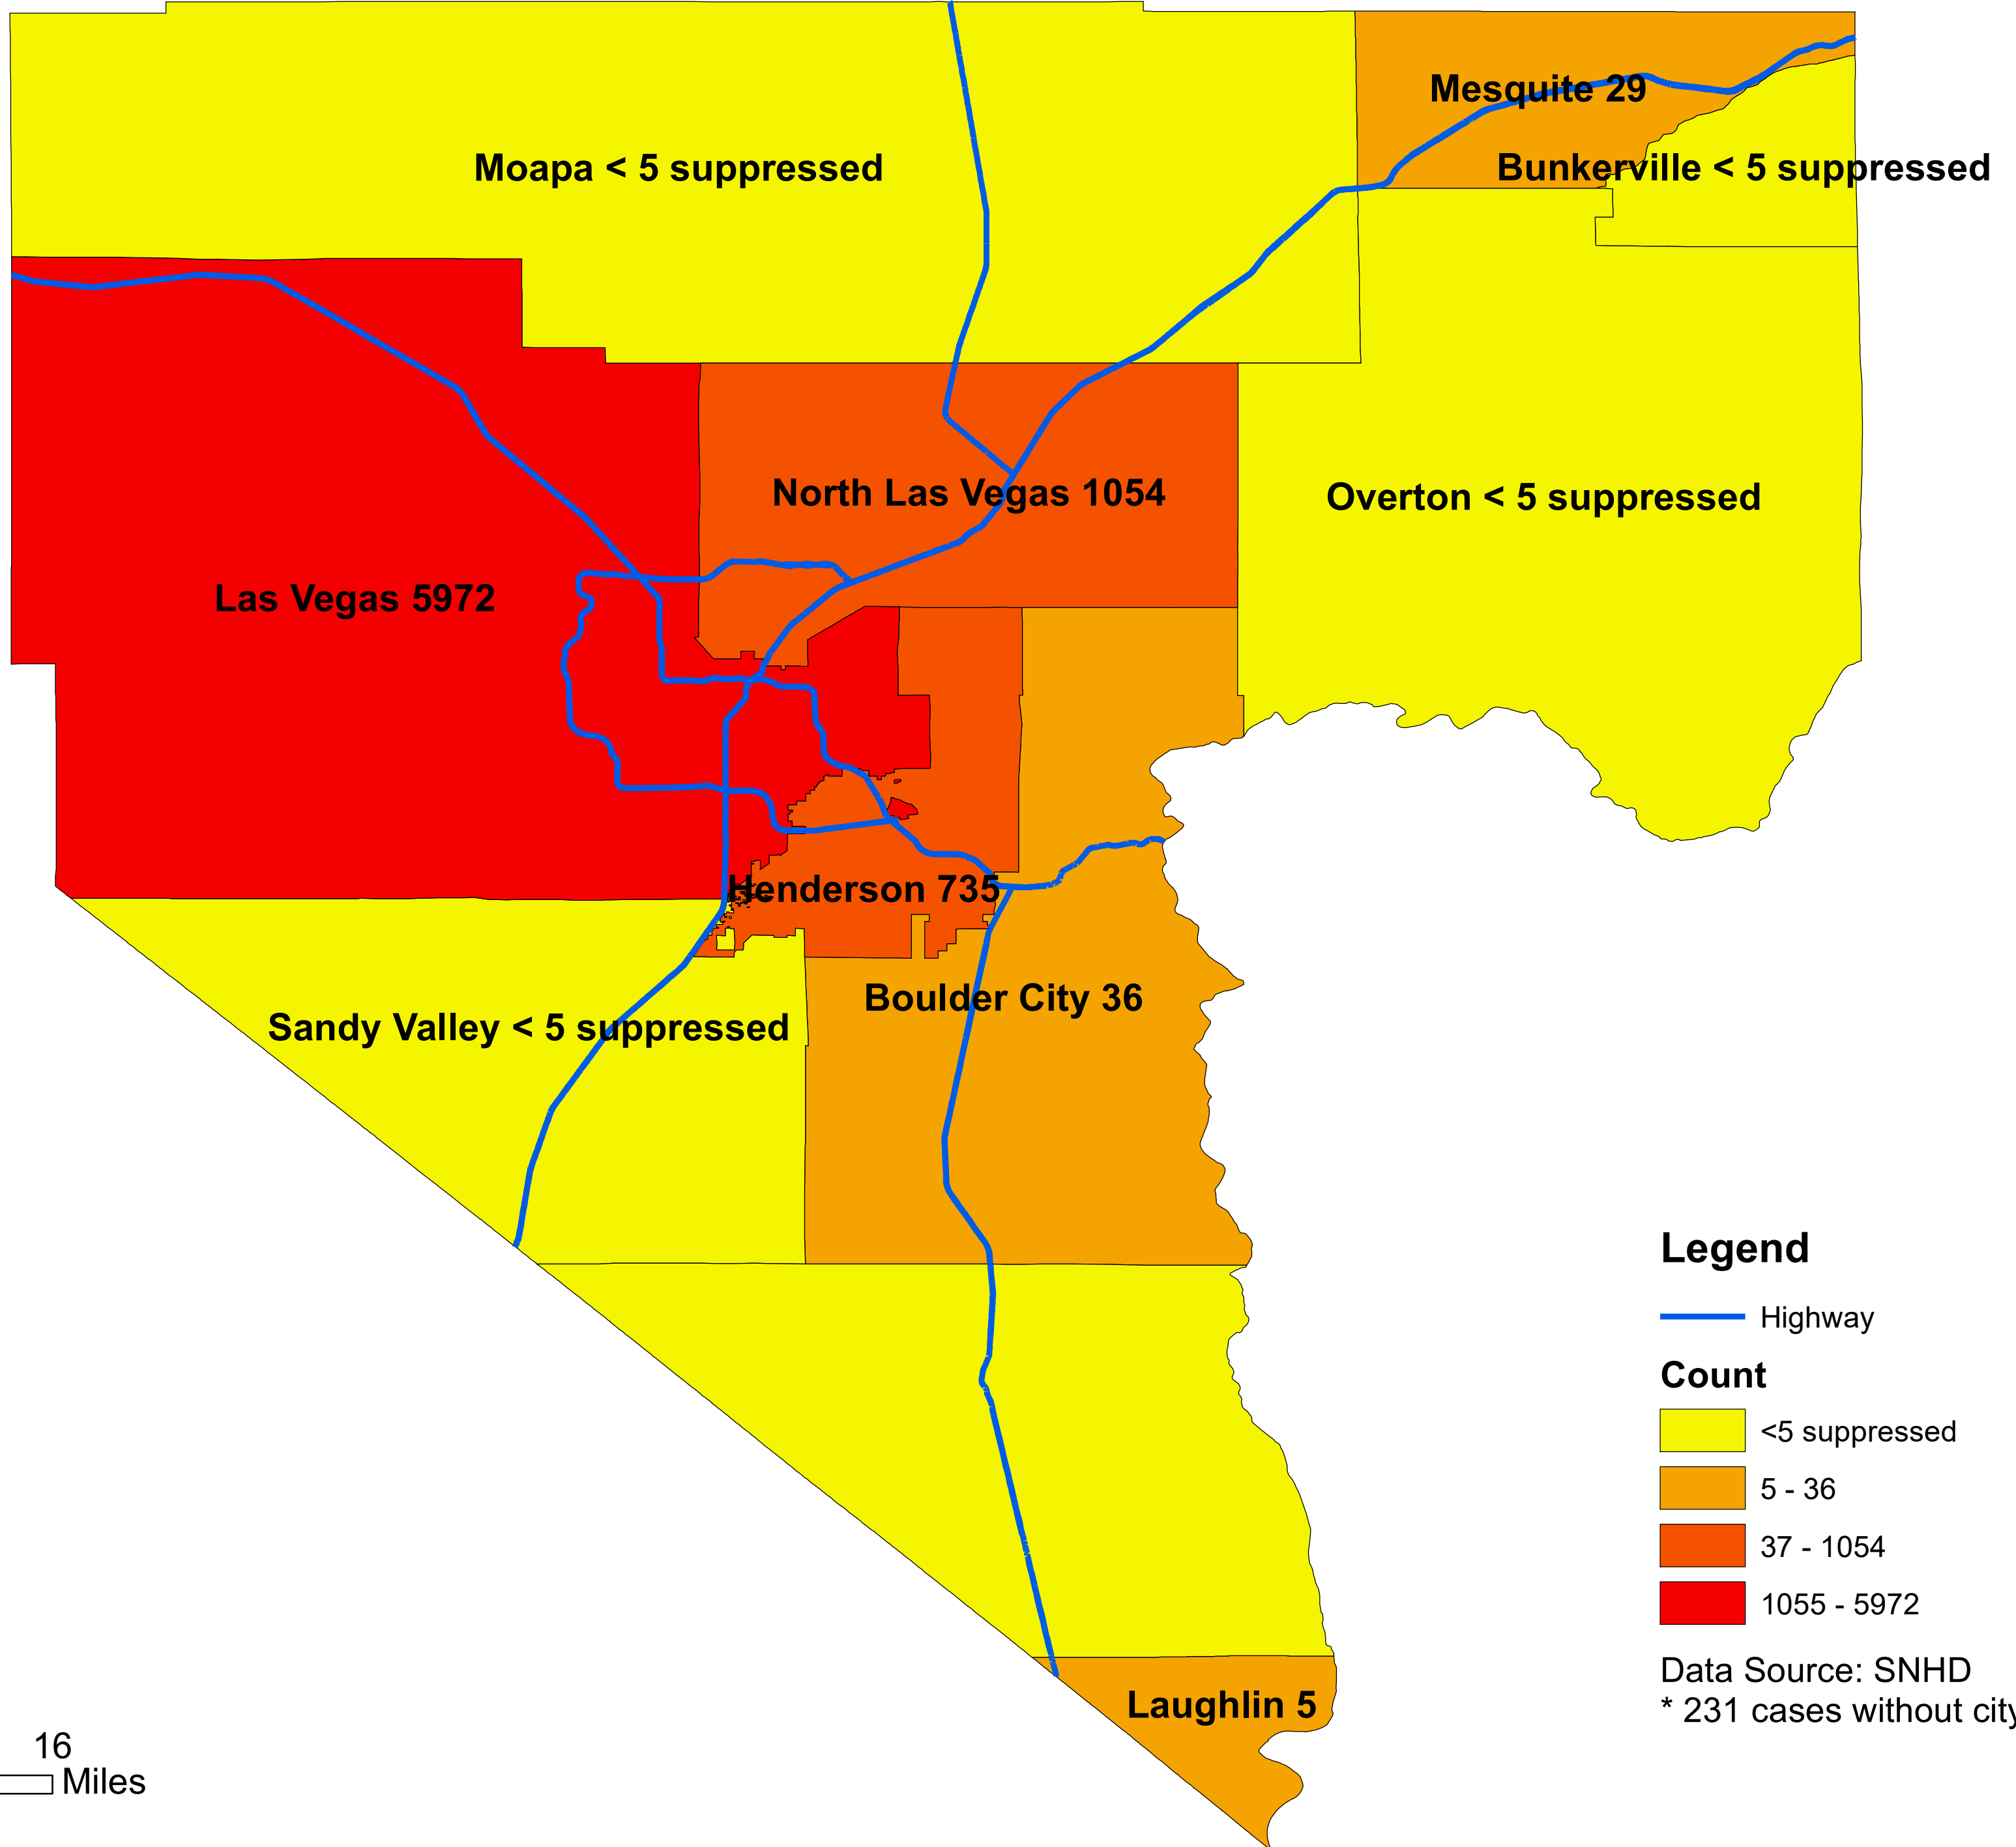

Number of COVID-19 cases by city in Clark county (06.10.2020)

Legend

— Highway

Count

<5 suppressed

5 - 36

37 - 1054

1055 - 5972

Data Source: SNHD

* 231 cases without city information

0 4 8 16 Miles