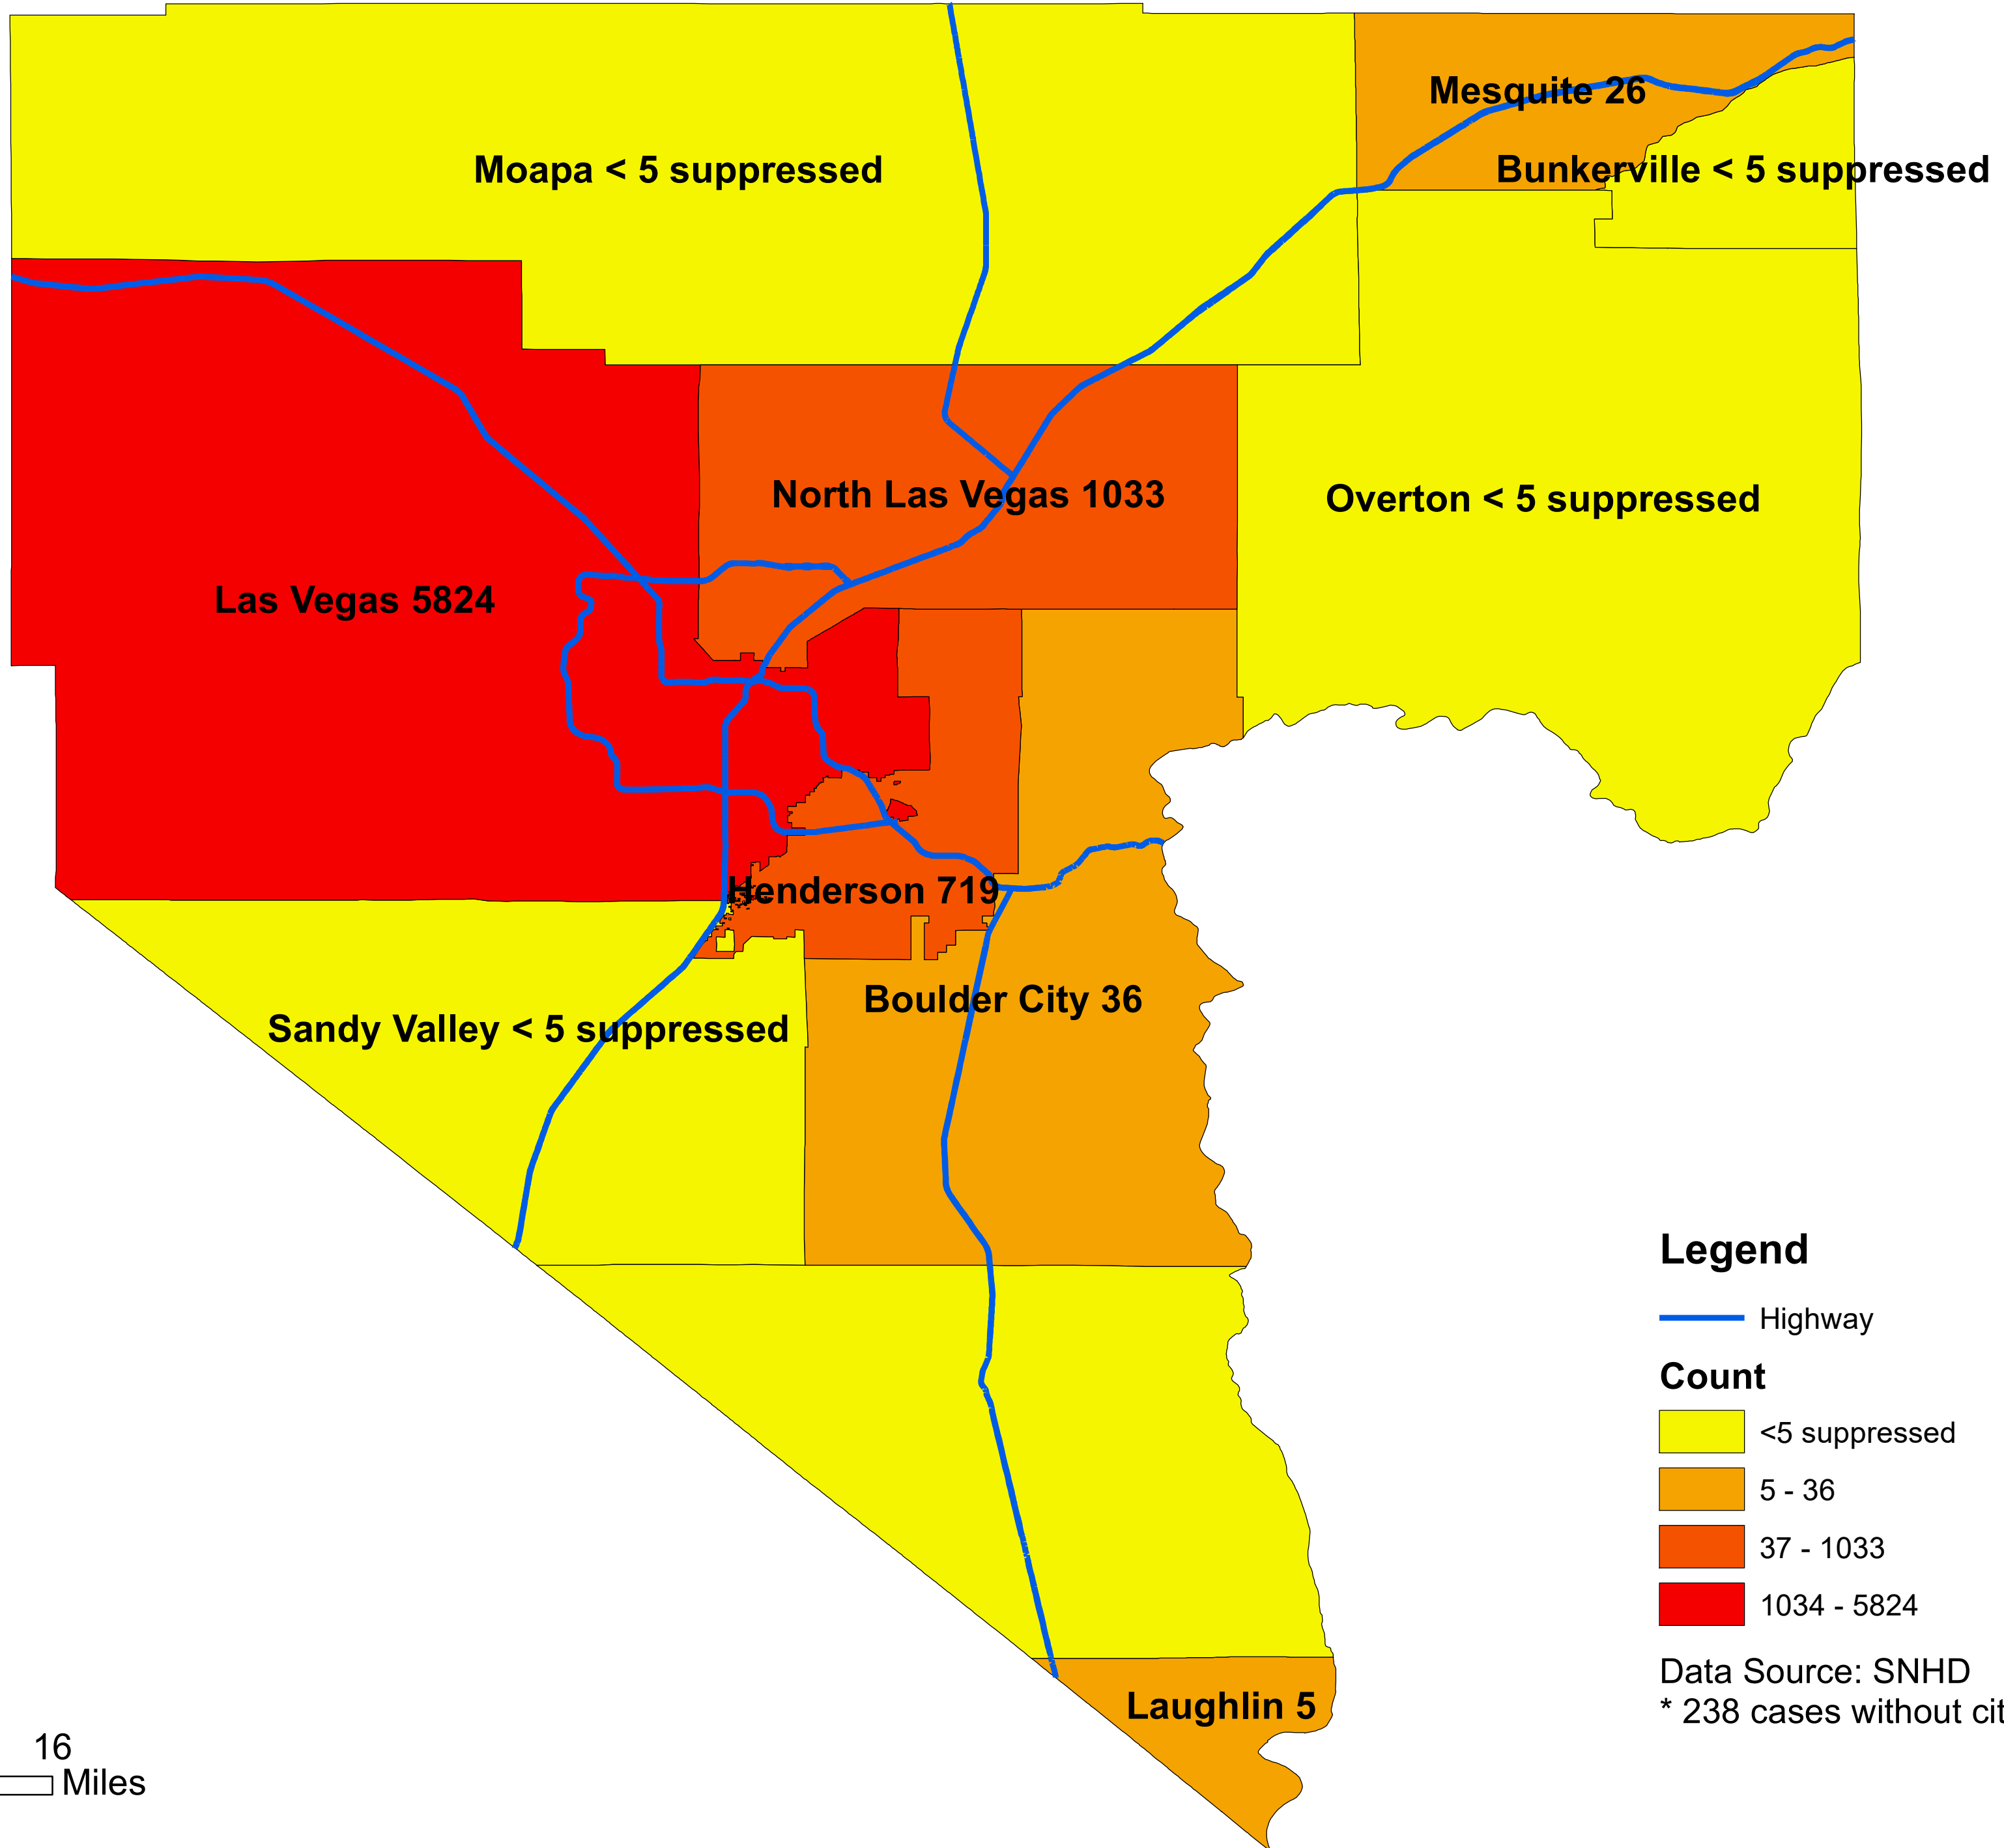

# Number of COVID-19 cases by city in Clark county (06.09.2020)

## Legend

— Highway

### Count

<5 suppressed

5 - 36

37 - 1033

1034 - 5824

Data Source: SNHD

\* 238 cases without city information

0 4 8 16 Miles