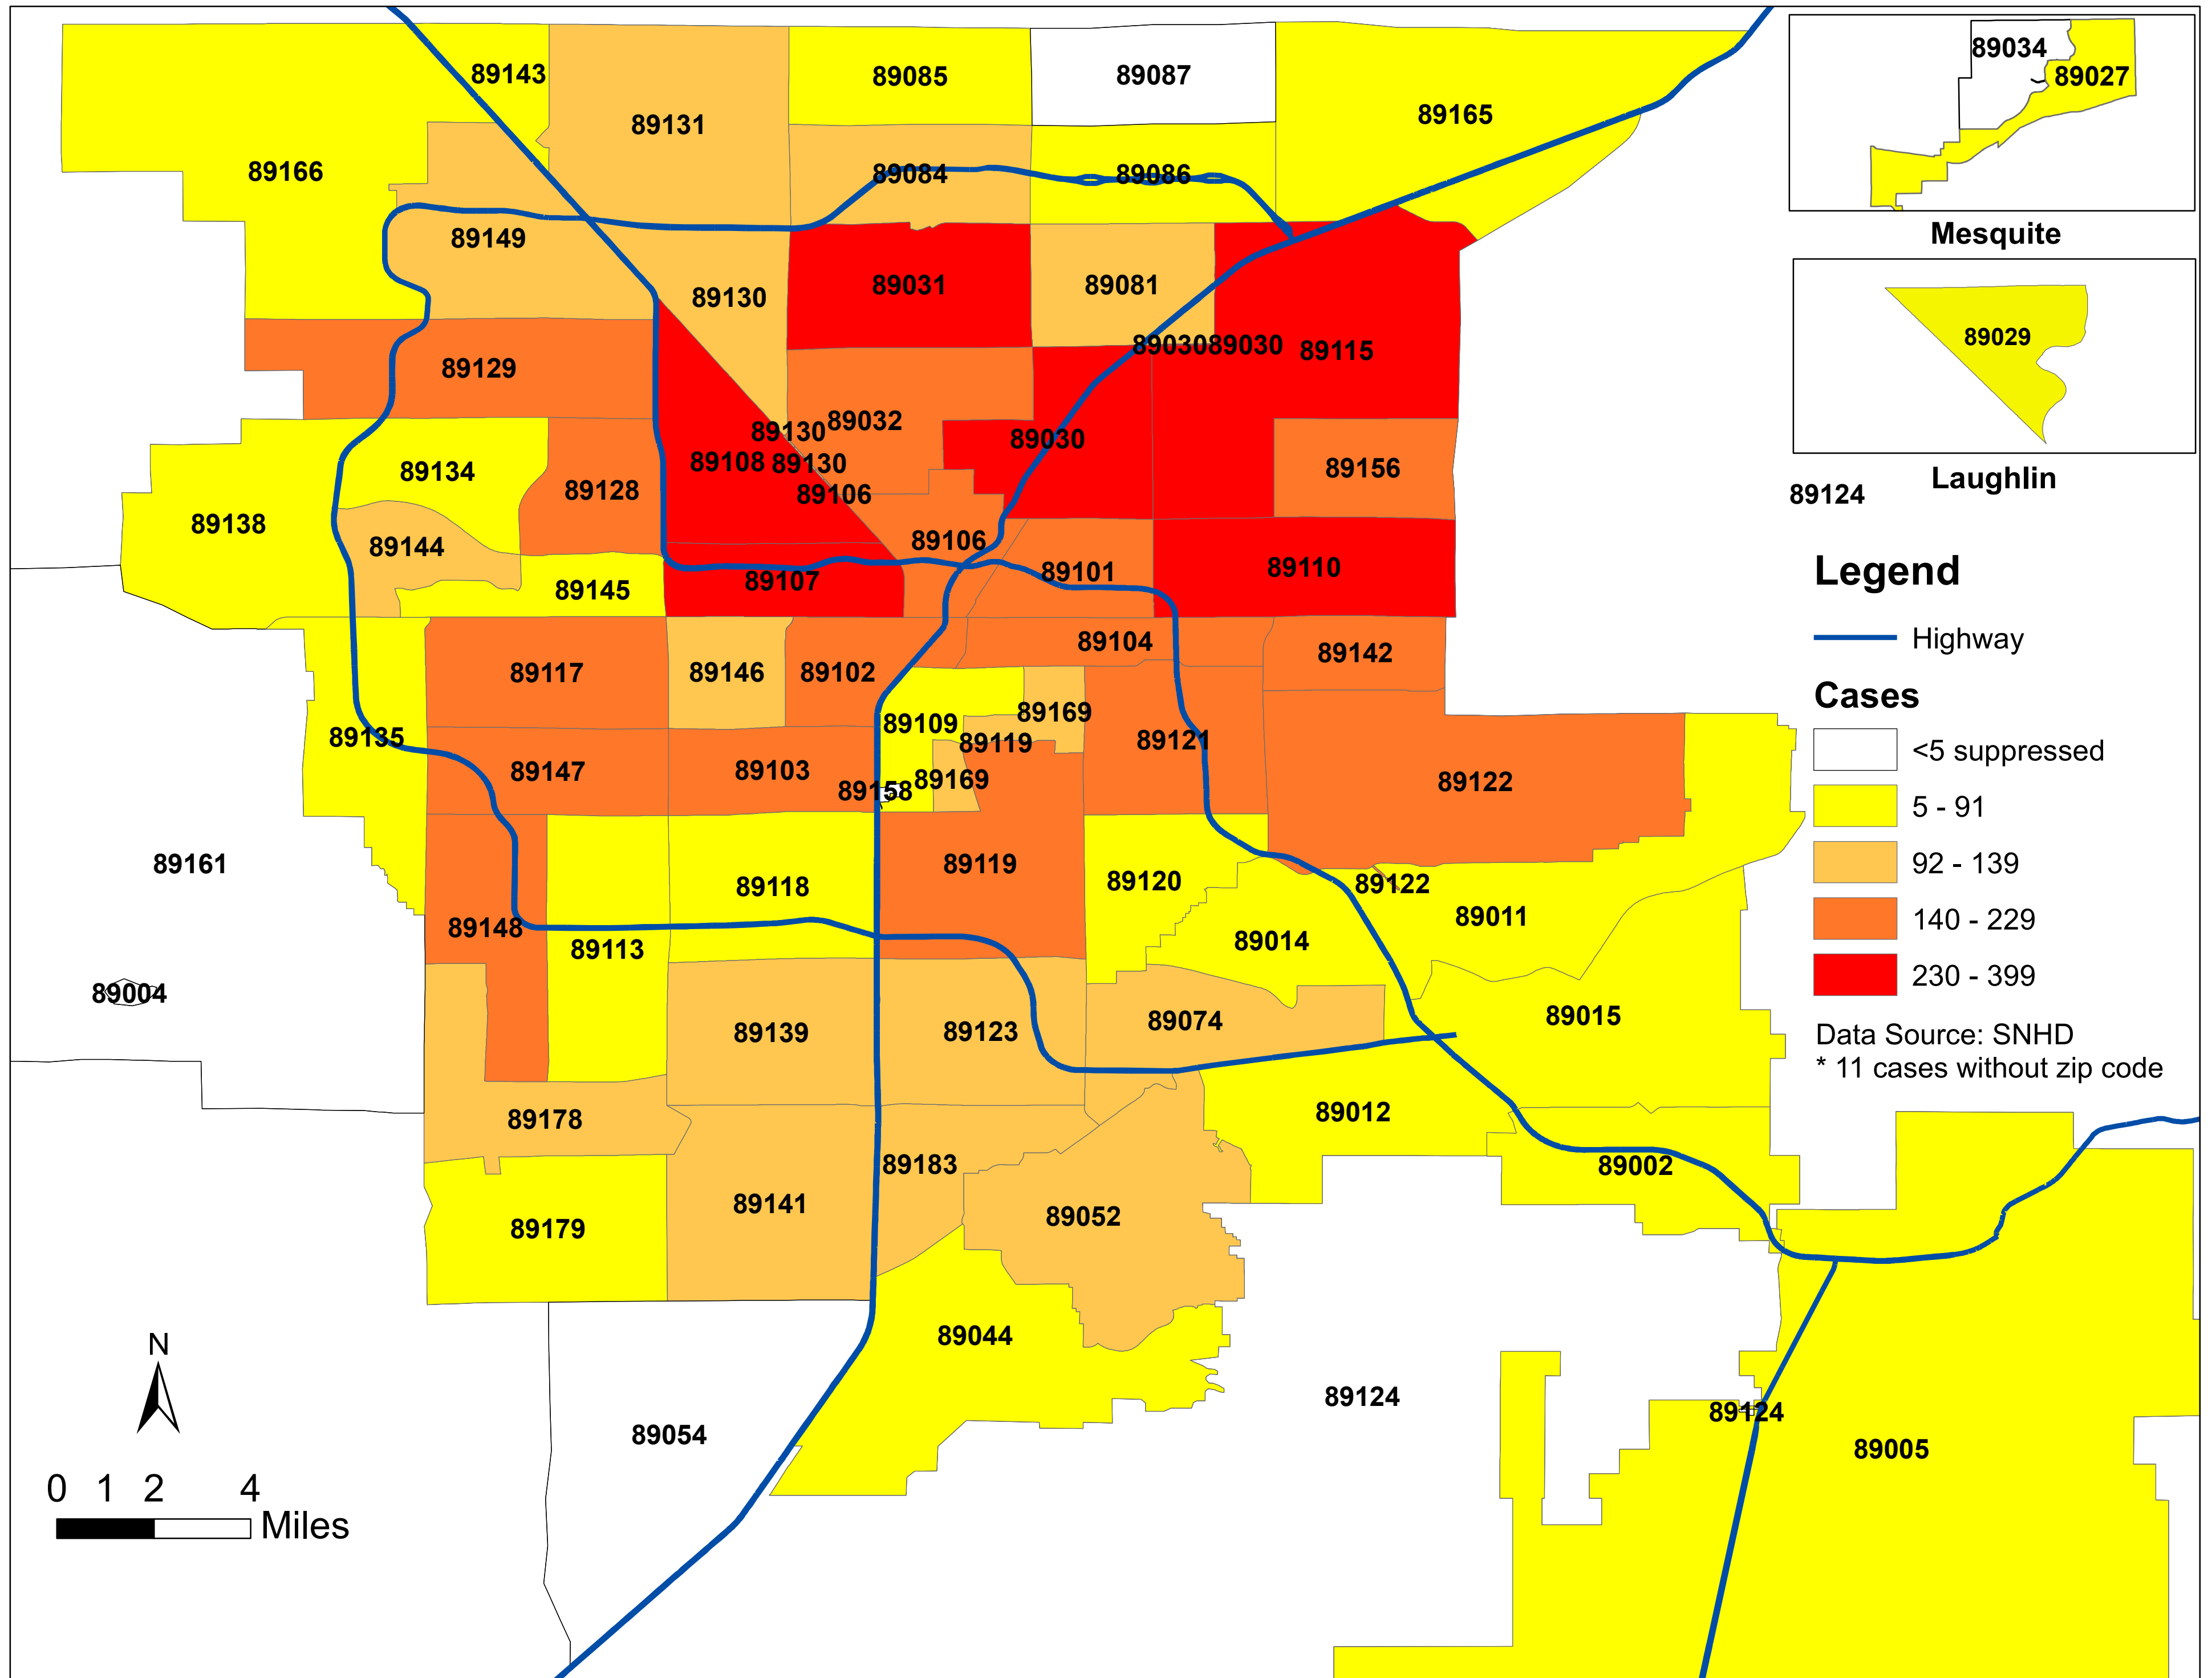

Number of COVID-19 cases by zip code in Clark county (06.08.2020)

Note: Numbers of cases by zip code in Moapa, Overton and Sandy Valley are less than 5 and suppressed.