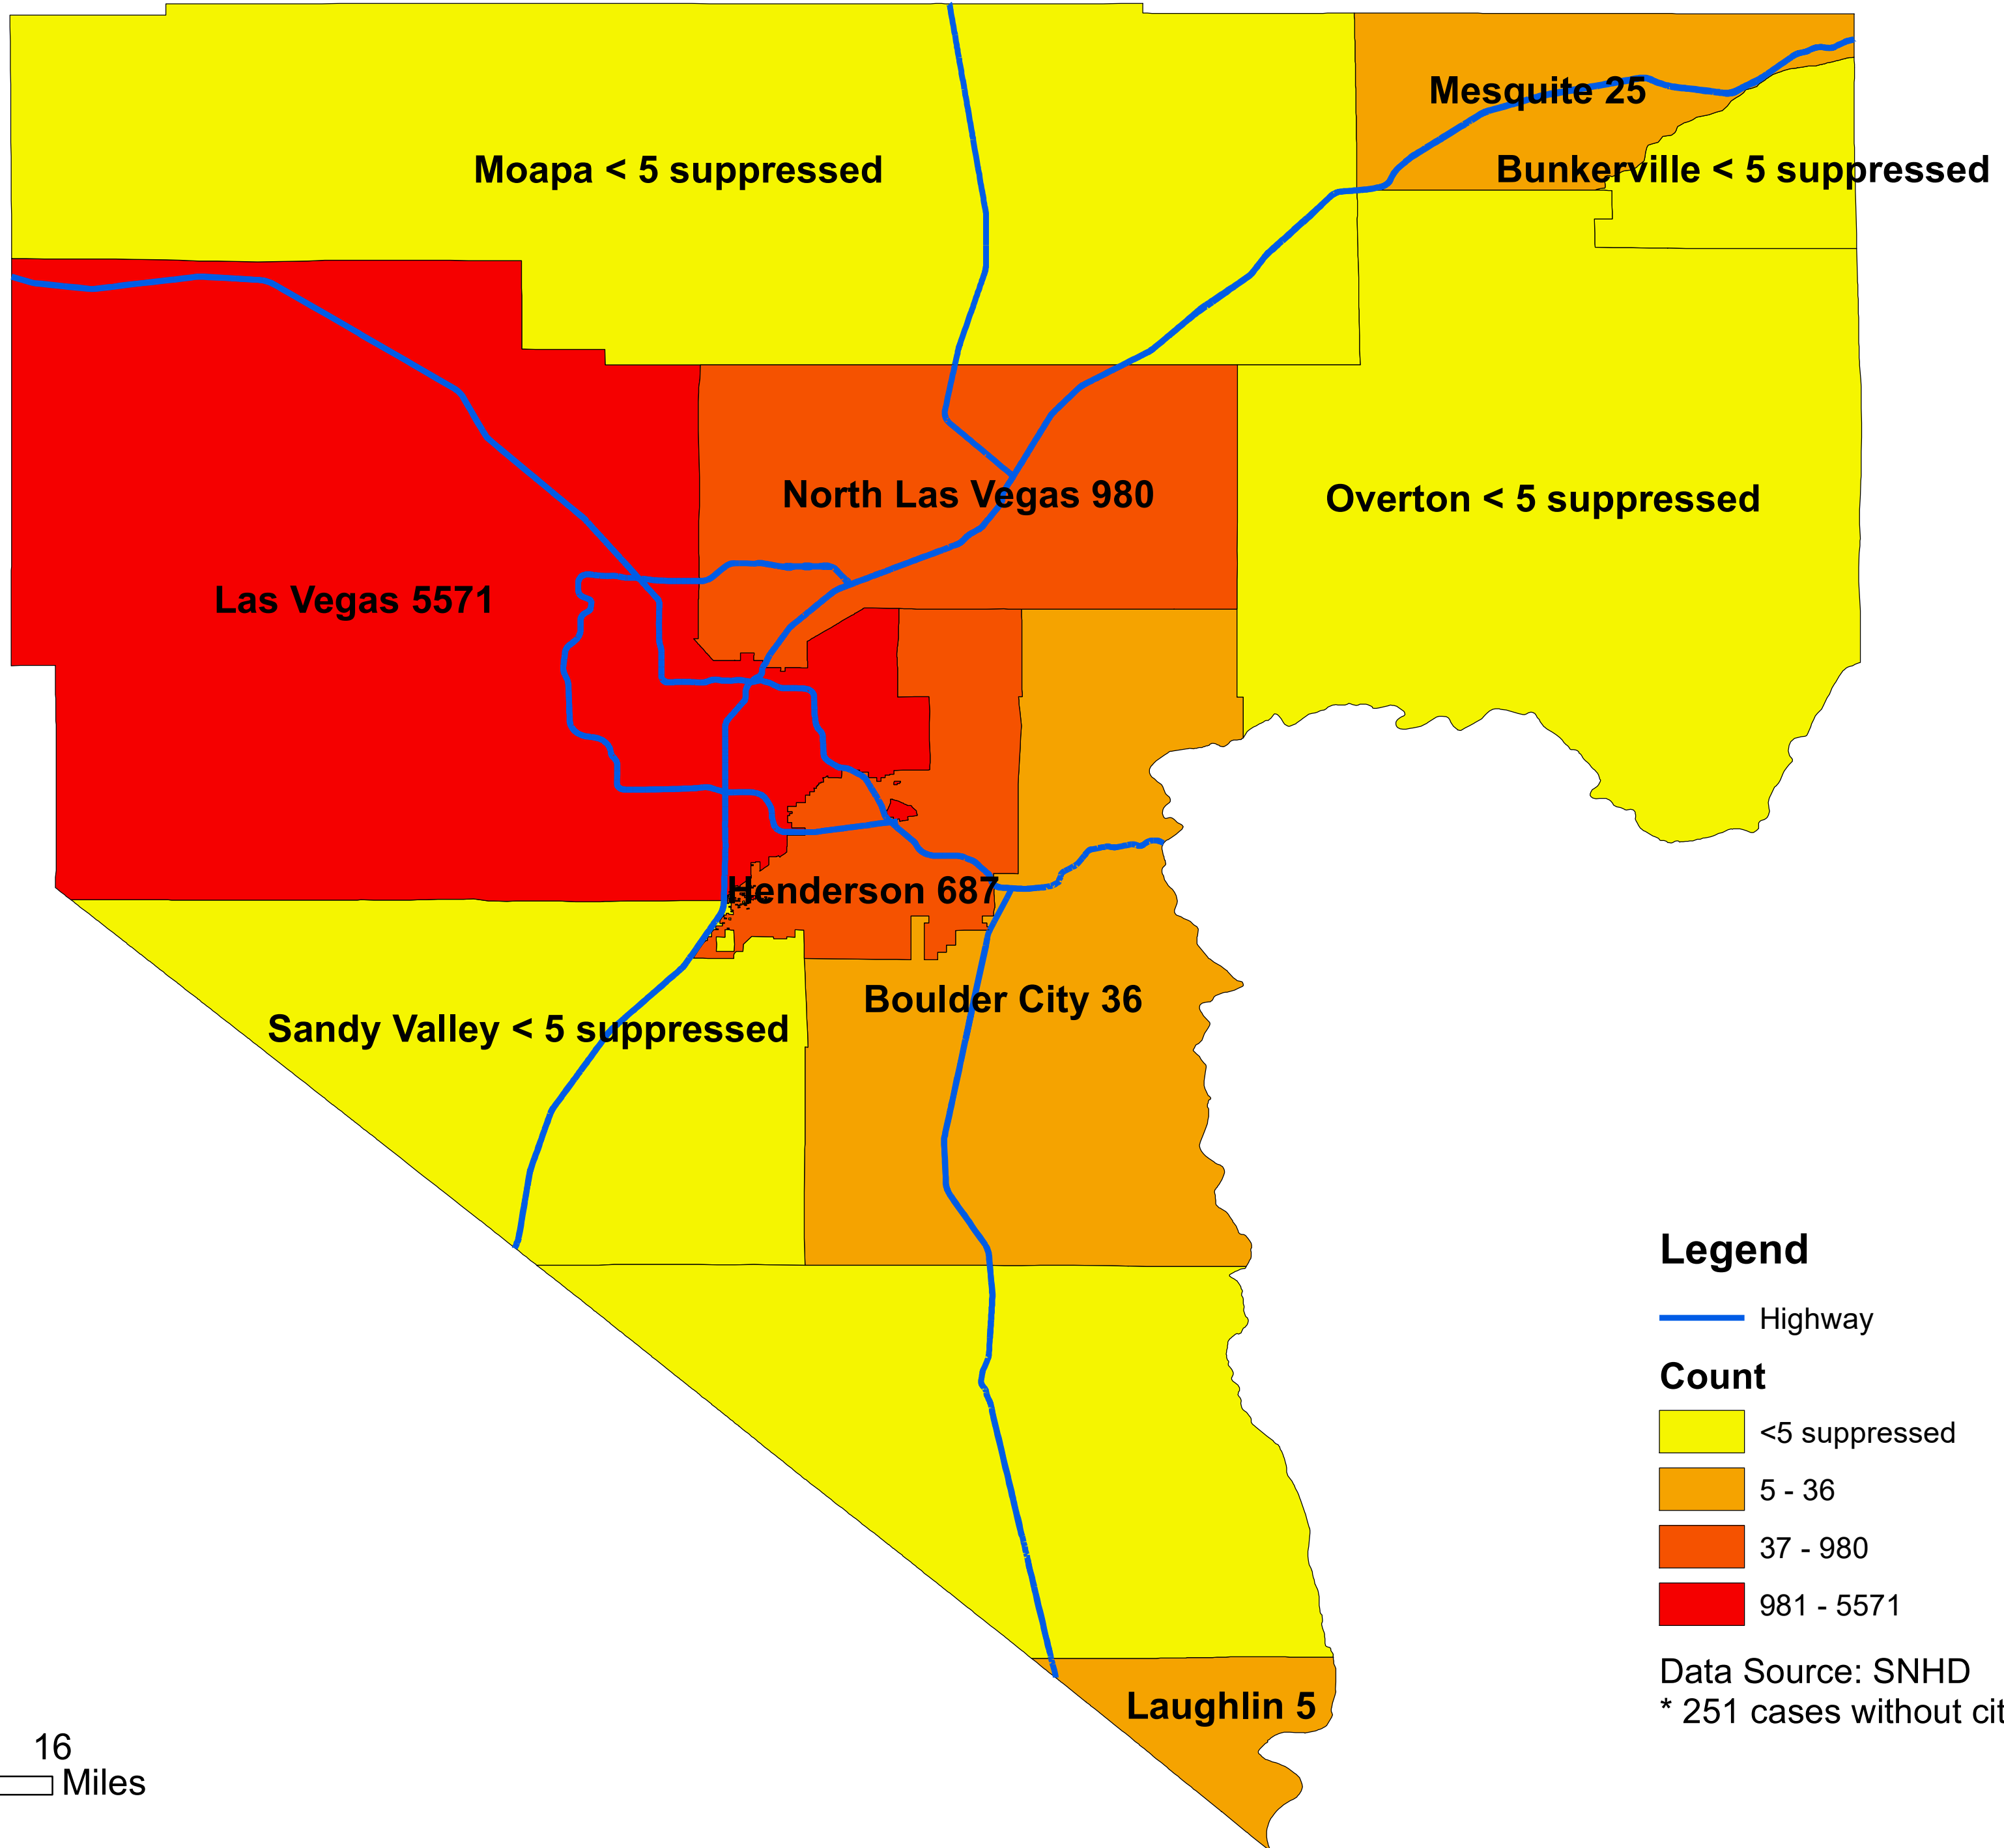

Number of COVID-19 cases by city in Clark county (06.07.2020)

Legend

— Highway

Count

<5 suppressed

5 - 36

37 - 980

981 - 5571

Data Source: SNHD

* 251 cases without city information

0 4 8 16 Miles