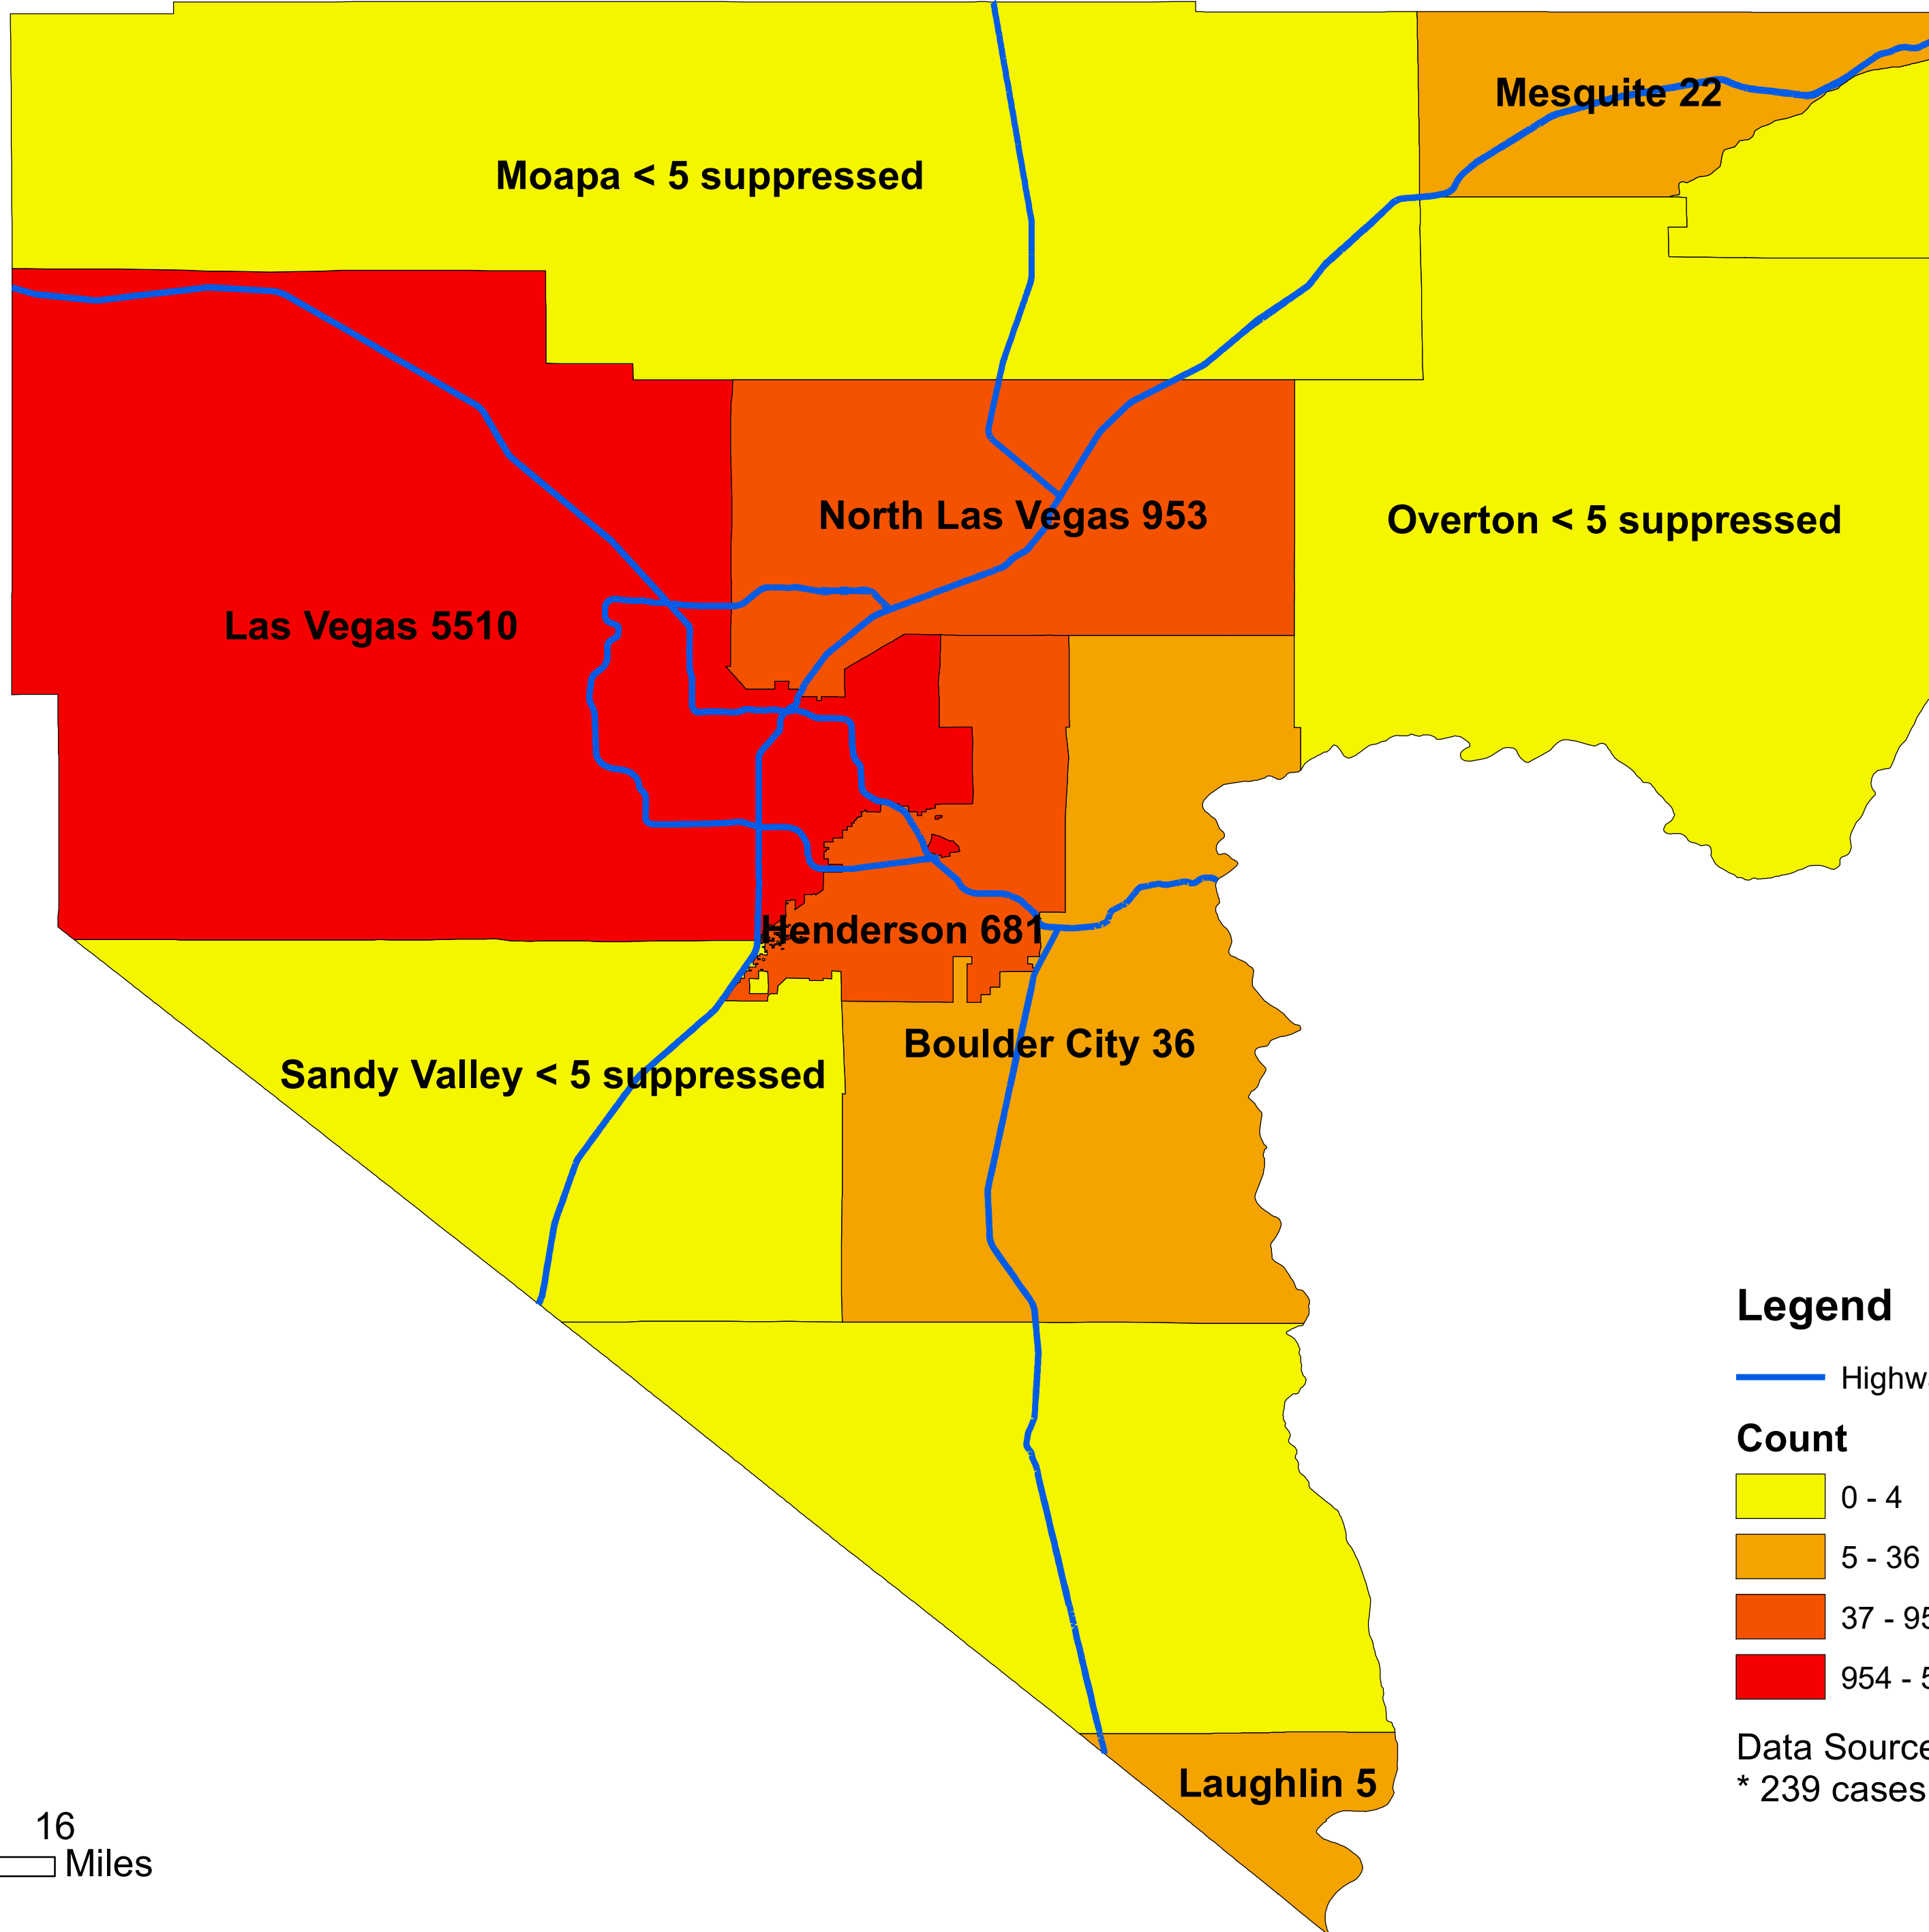

Number of COVID-19 cases by city in Clark county (06.06.2020)

Legend

— Highway

Count

0 - 4

5 - 36

37 - 953

954 - 5510

Data Source: SNHD

* 239 cases without city information

0 4 8 16
Miles