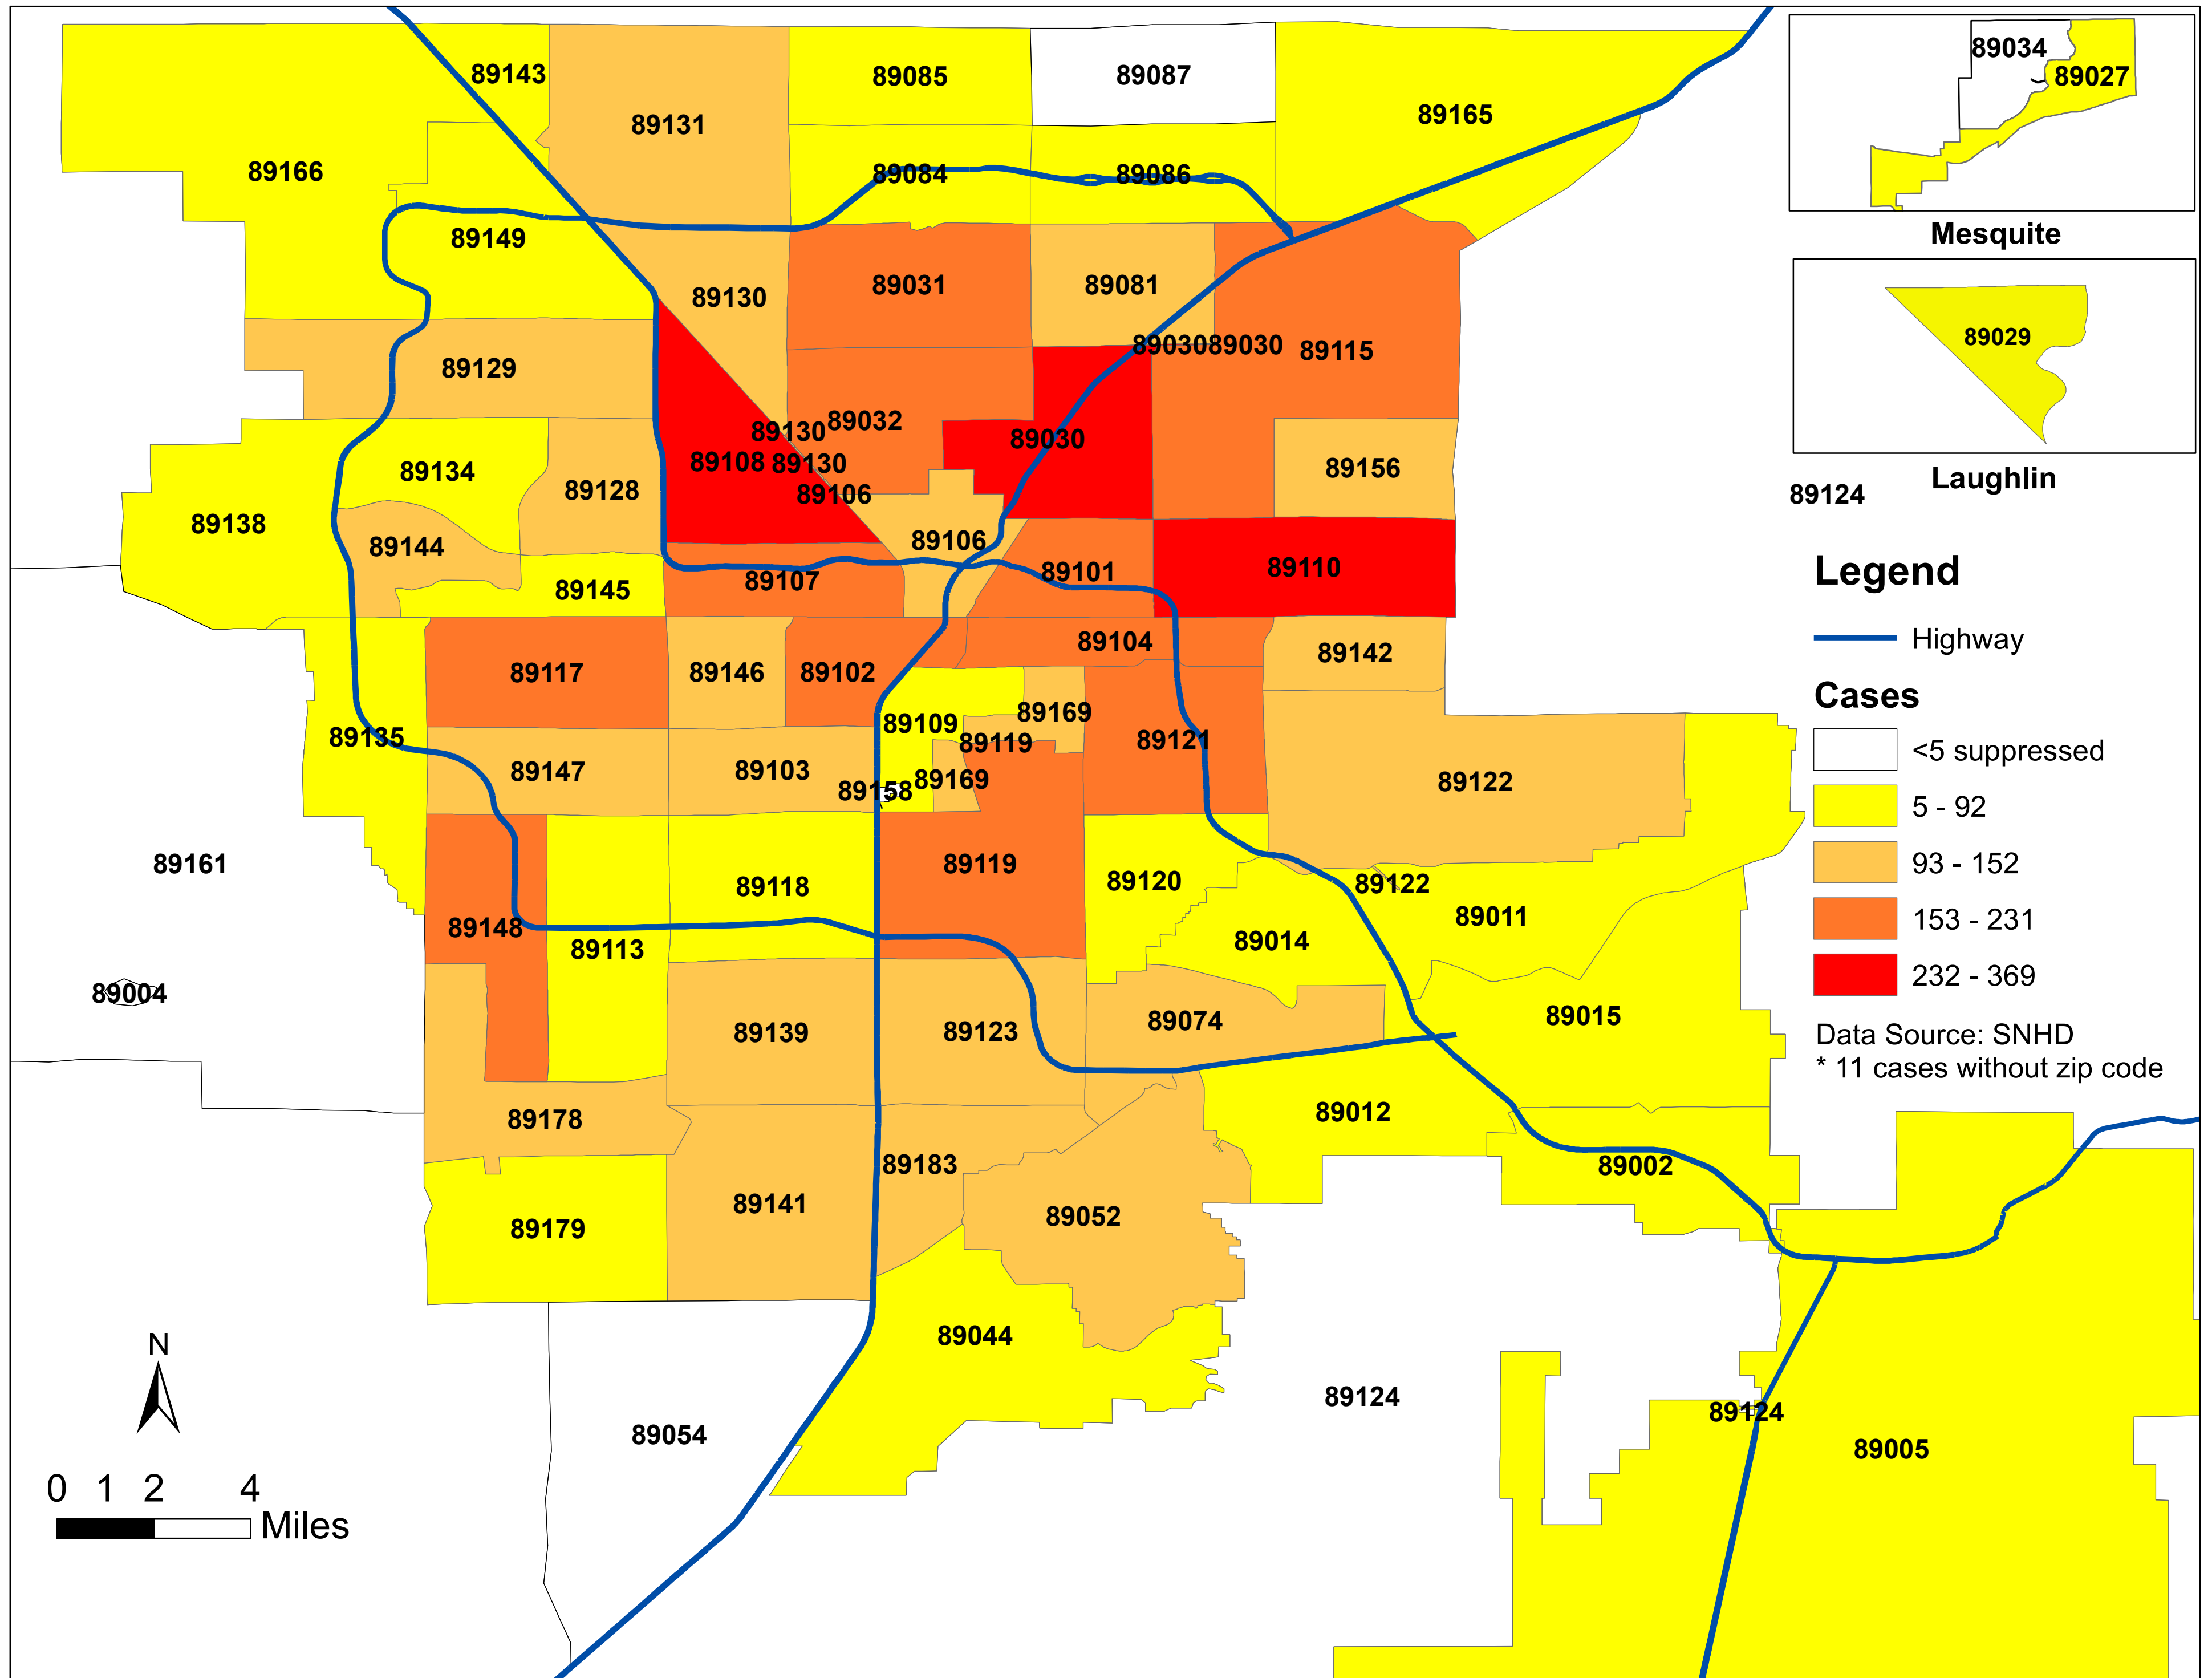

Number of COVID-19 cases by zip code in Clark county (06.05.2020)

Note: Numbers of cases by zip code in Moapa, Overton and Sandy Valley are less than 5 and suppressed.