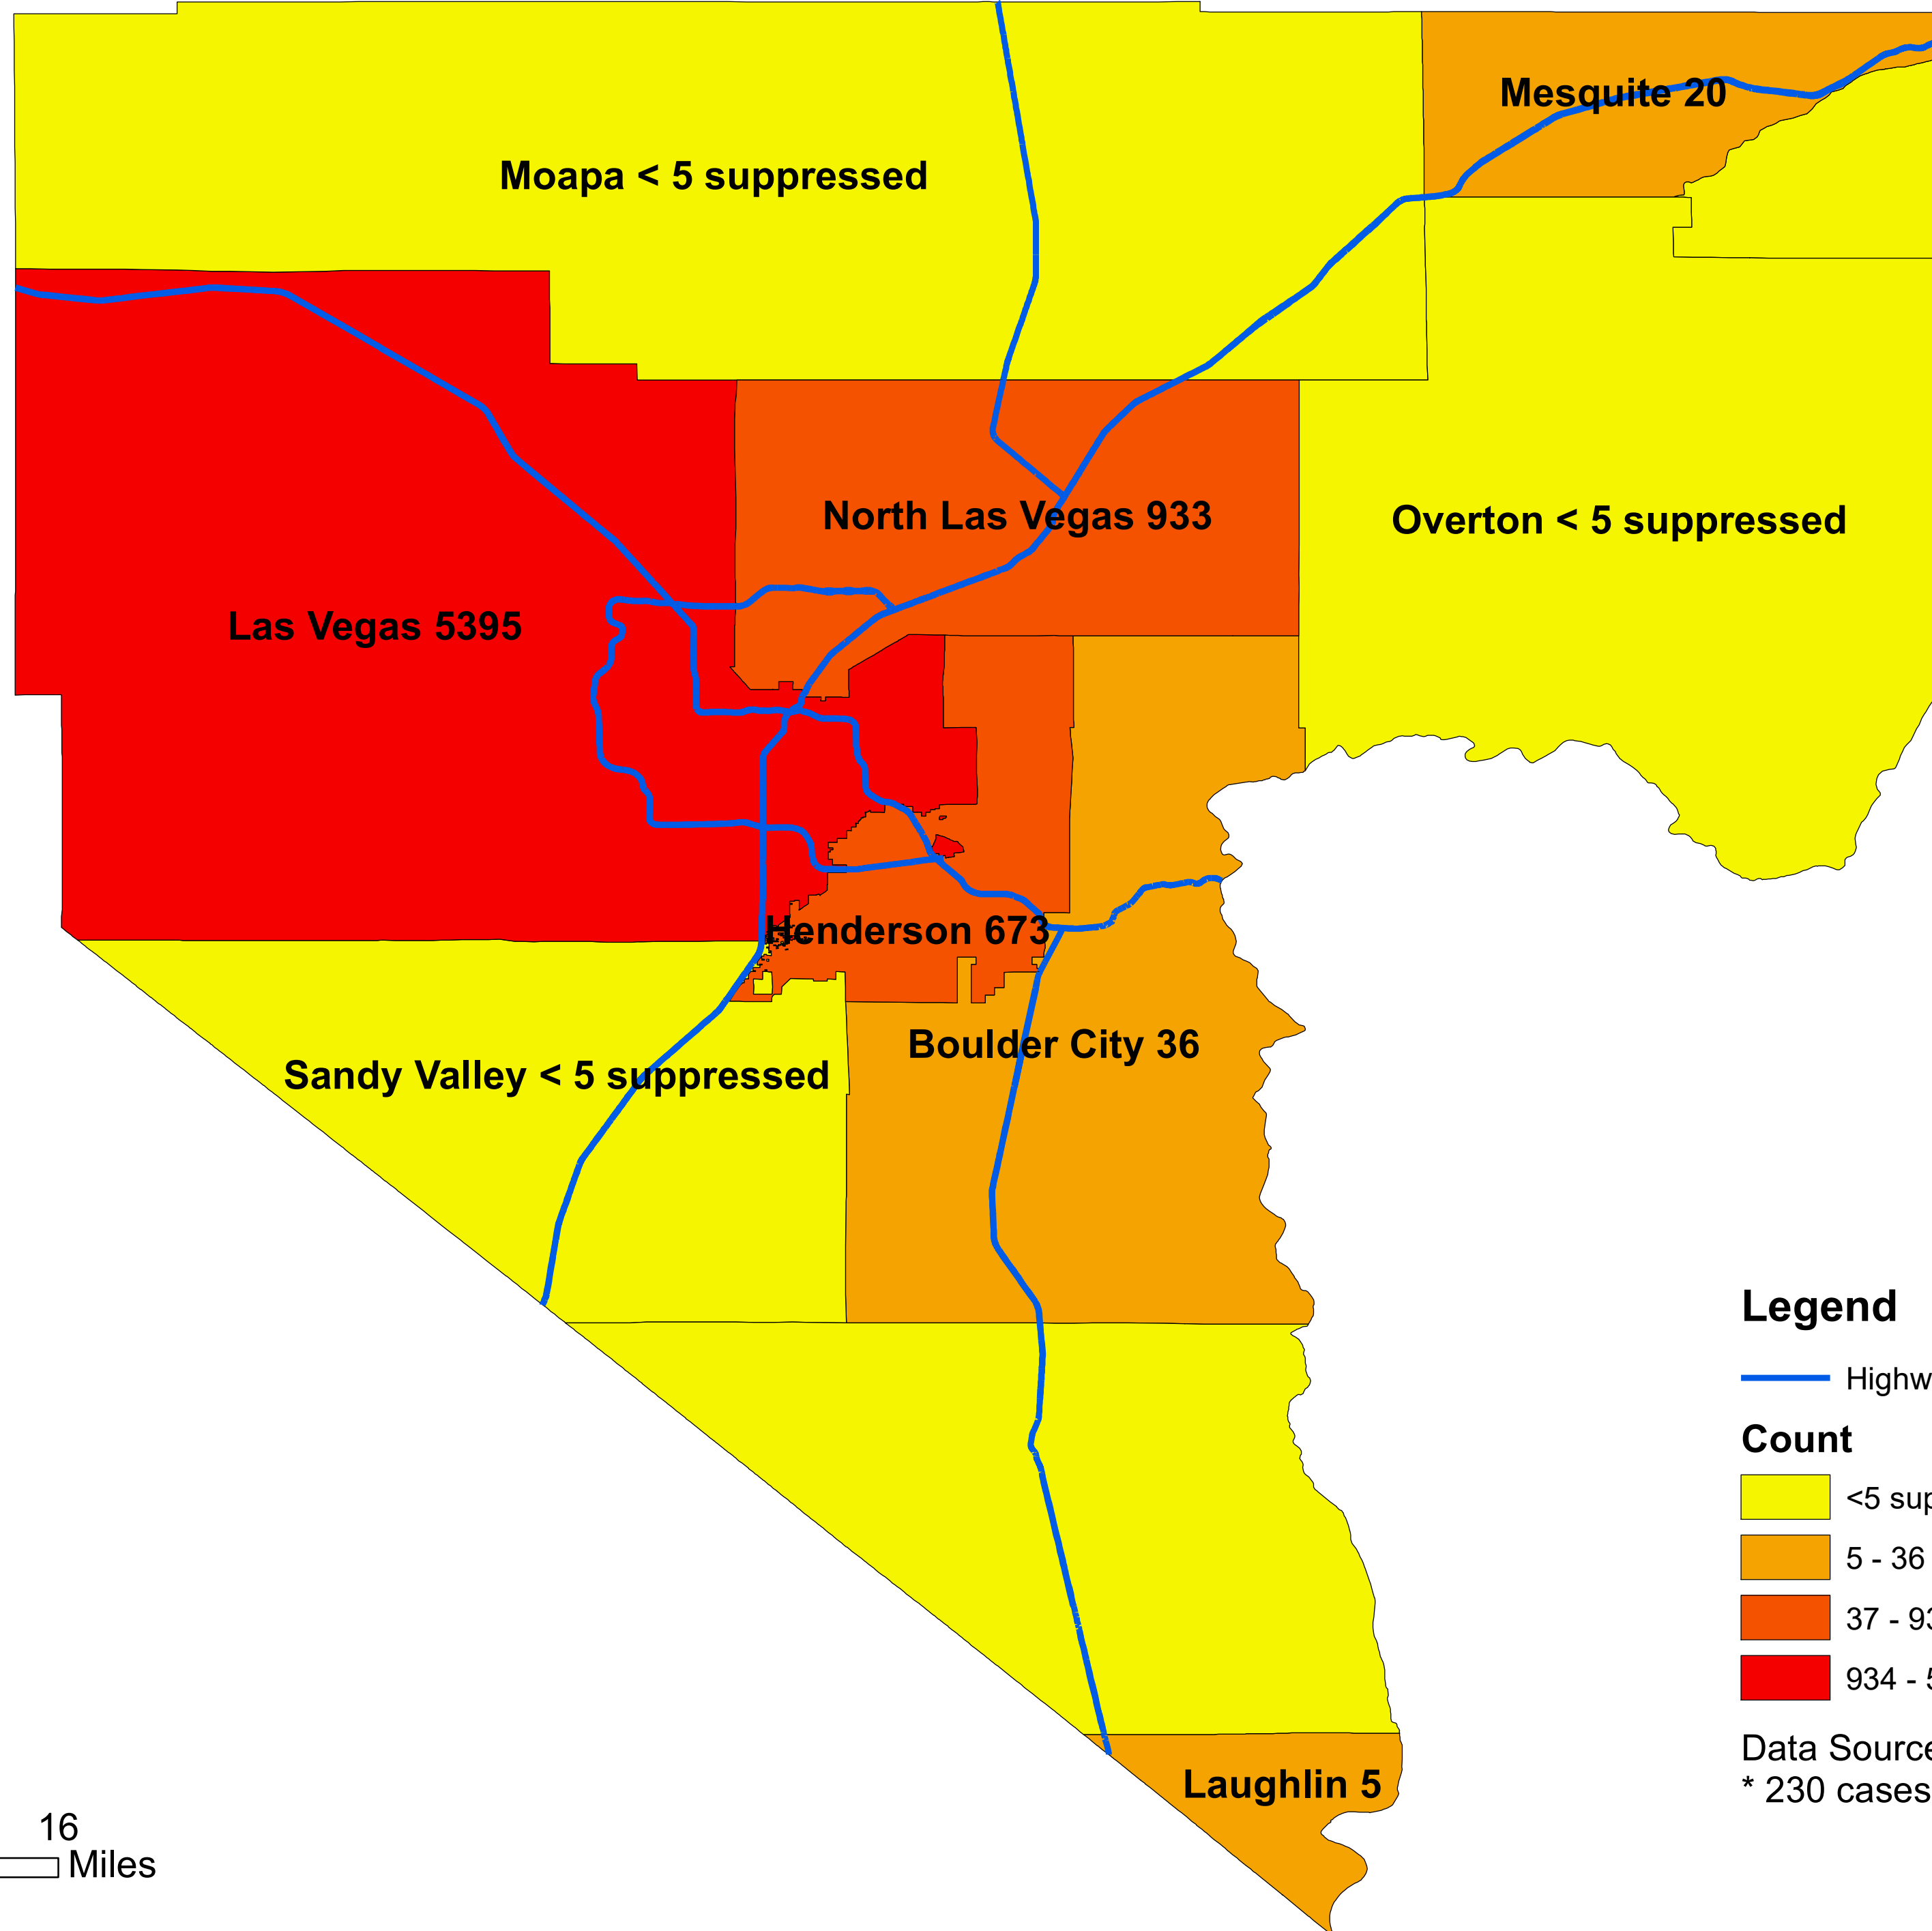

# Number of COVID-19 cases by city in Clark county (06.05.2020)

## Legend

— Highway

### Count

<5 suppressed

5 - 36

37 - 933

934 - 5395

Data Source: SNHD

\* 230 cases without city information

0 4 8 16  
Miles