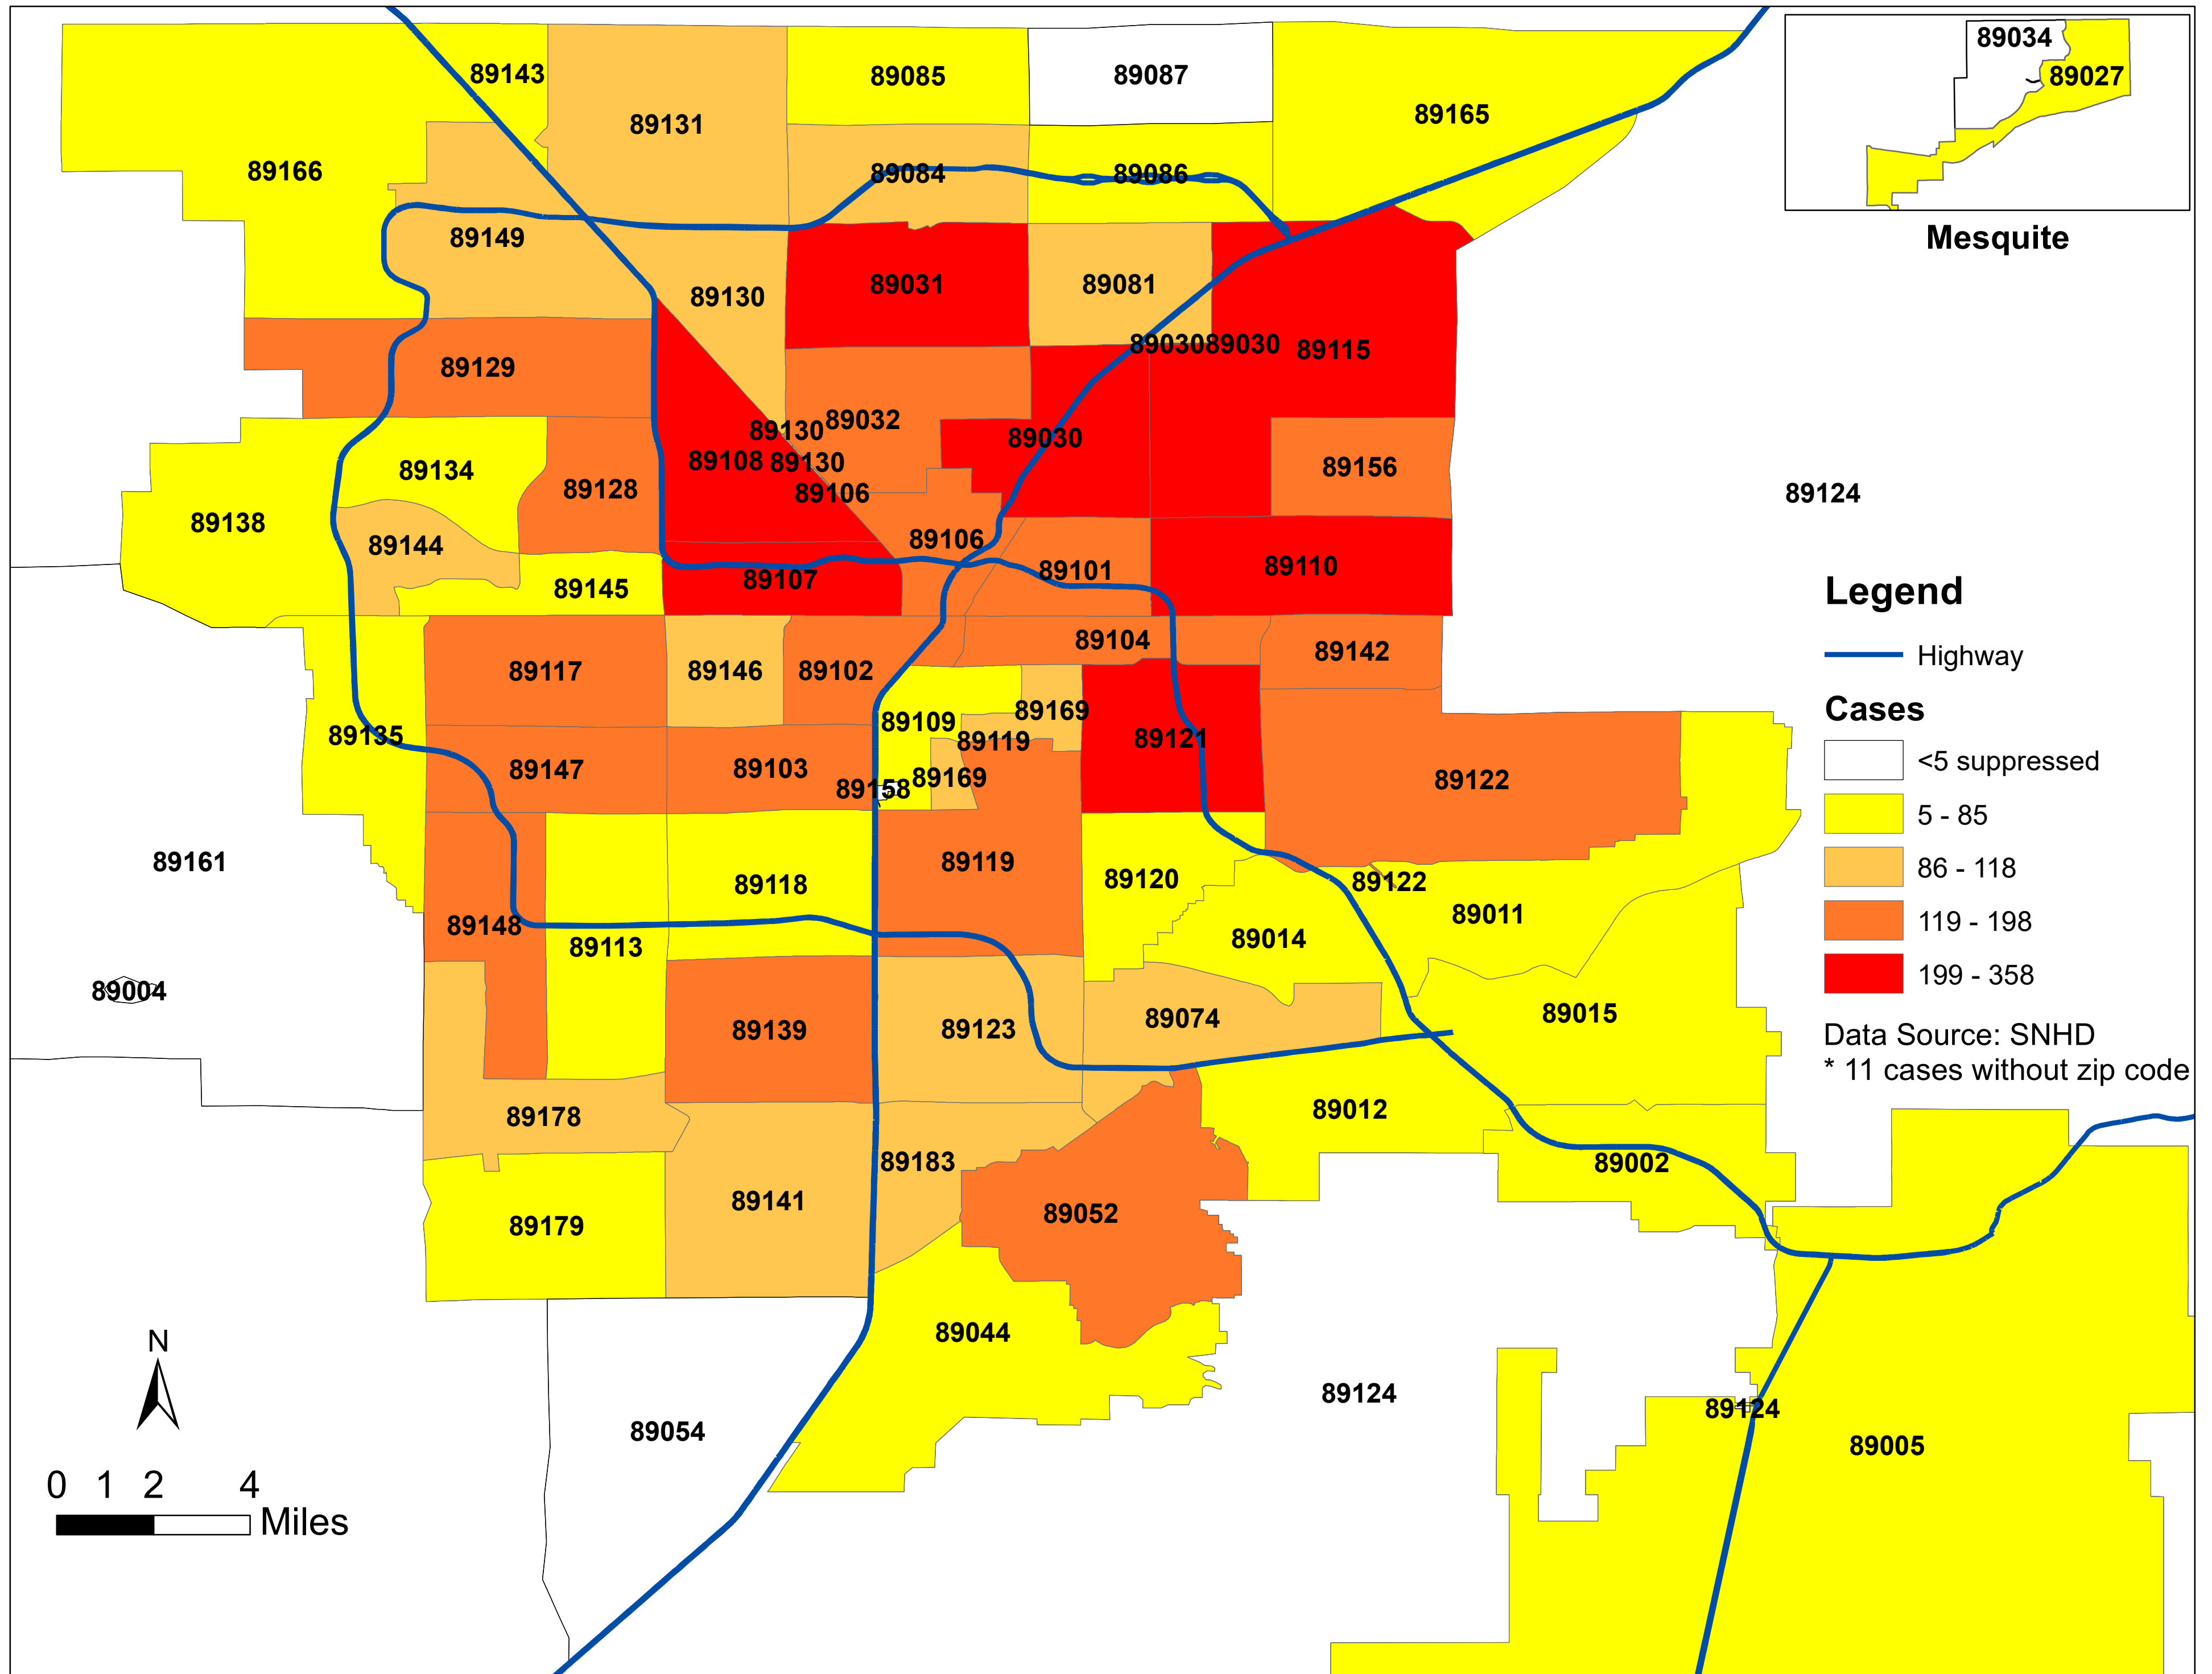

Number of COVID-19 cases by zip code in Clark county (06.04.2020)

Note: Numbers of cases by zip code in Laughlin, Moapa, Overton and Sandy Valley are less than 5 and suppressed.