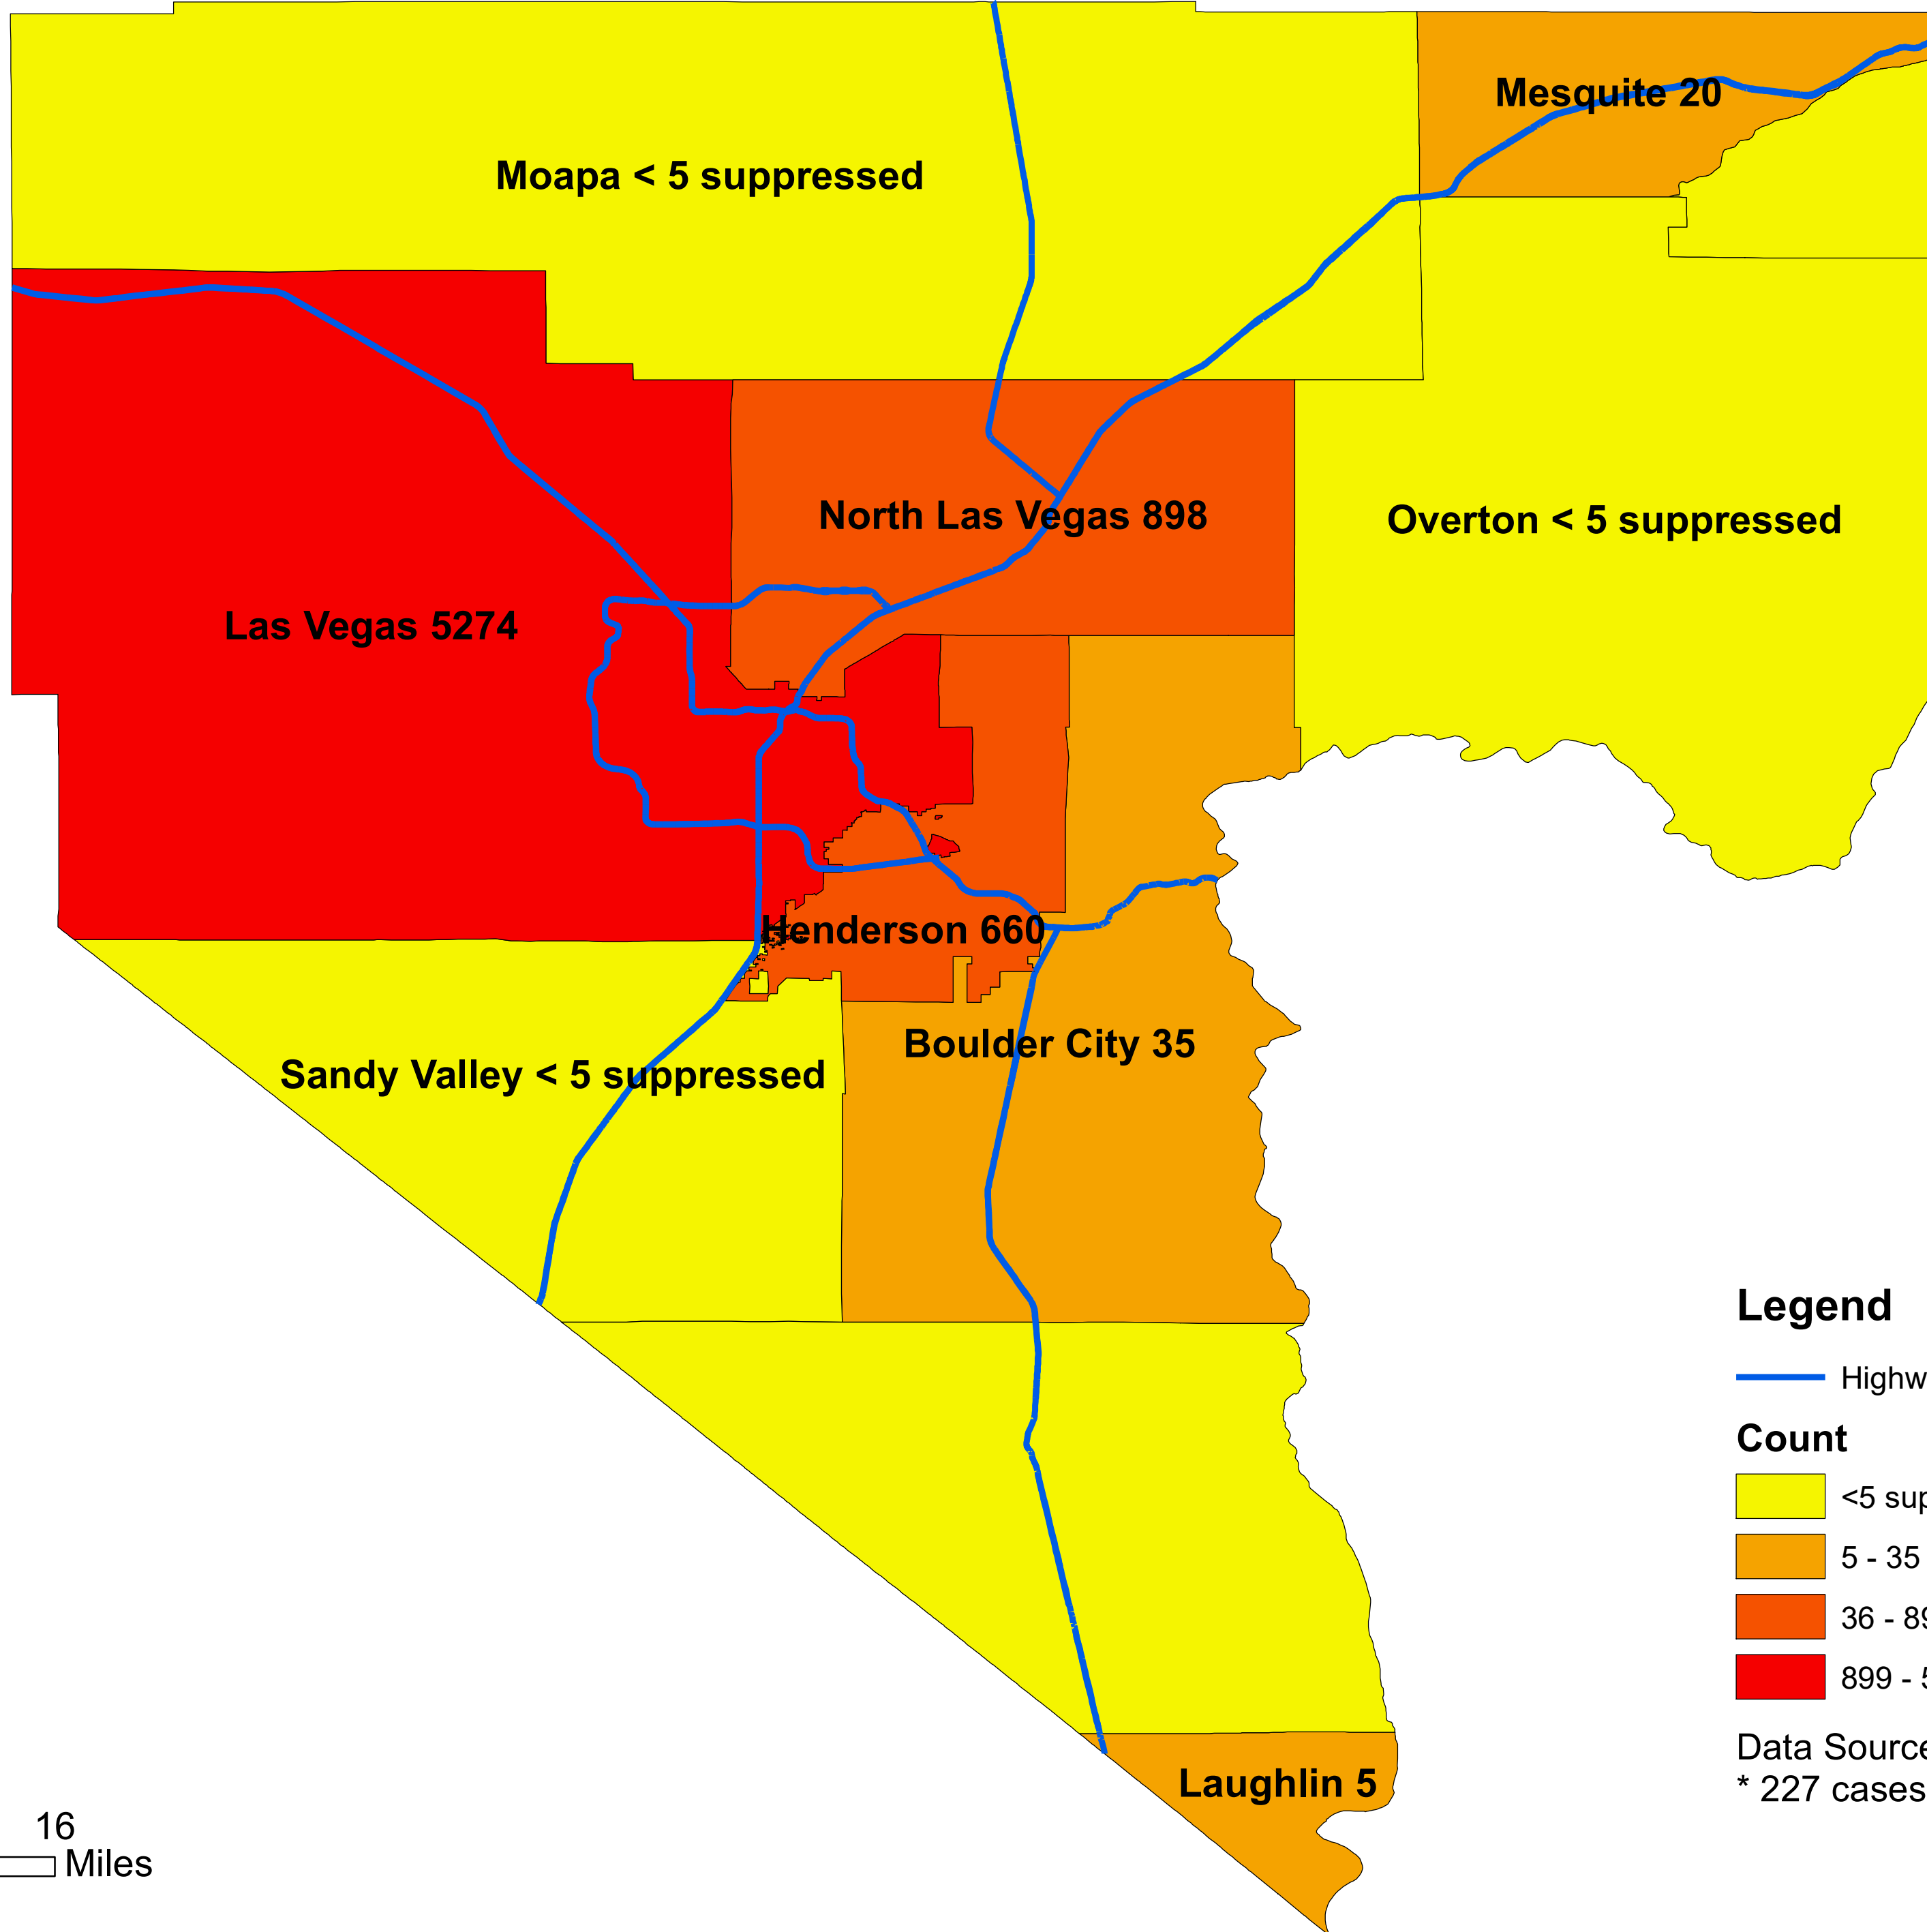

Number of COVID-19 cases by city in Clark county (06.04.2020)

Legend

— Highway

Count

<5 suppressed

5 - 35

36 - 898

899 - 5274

Data Source: SNHD

* 227 cases without city information

0 4 8 16
Miles