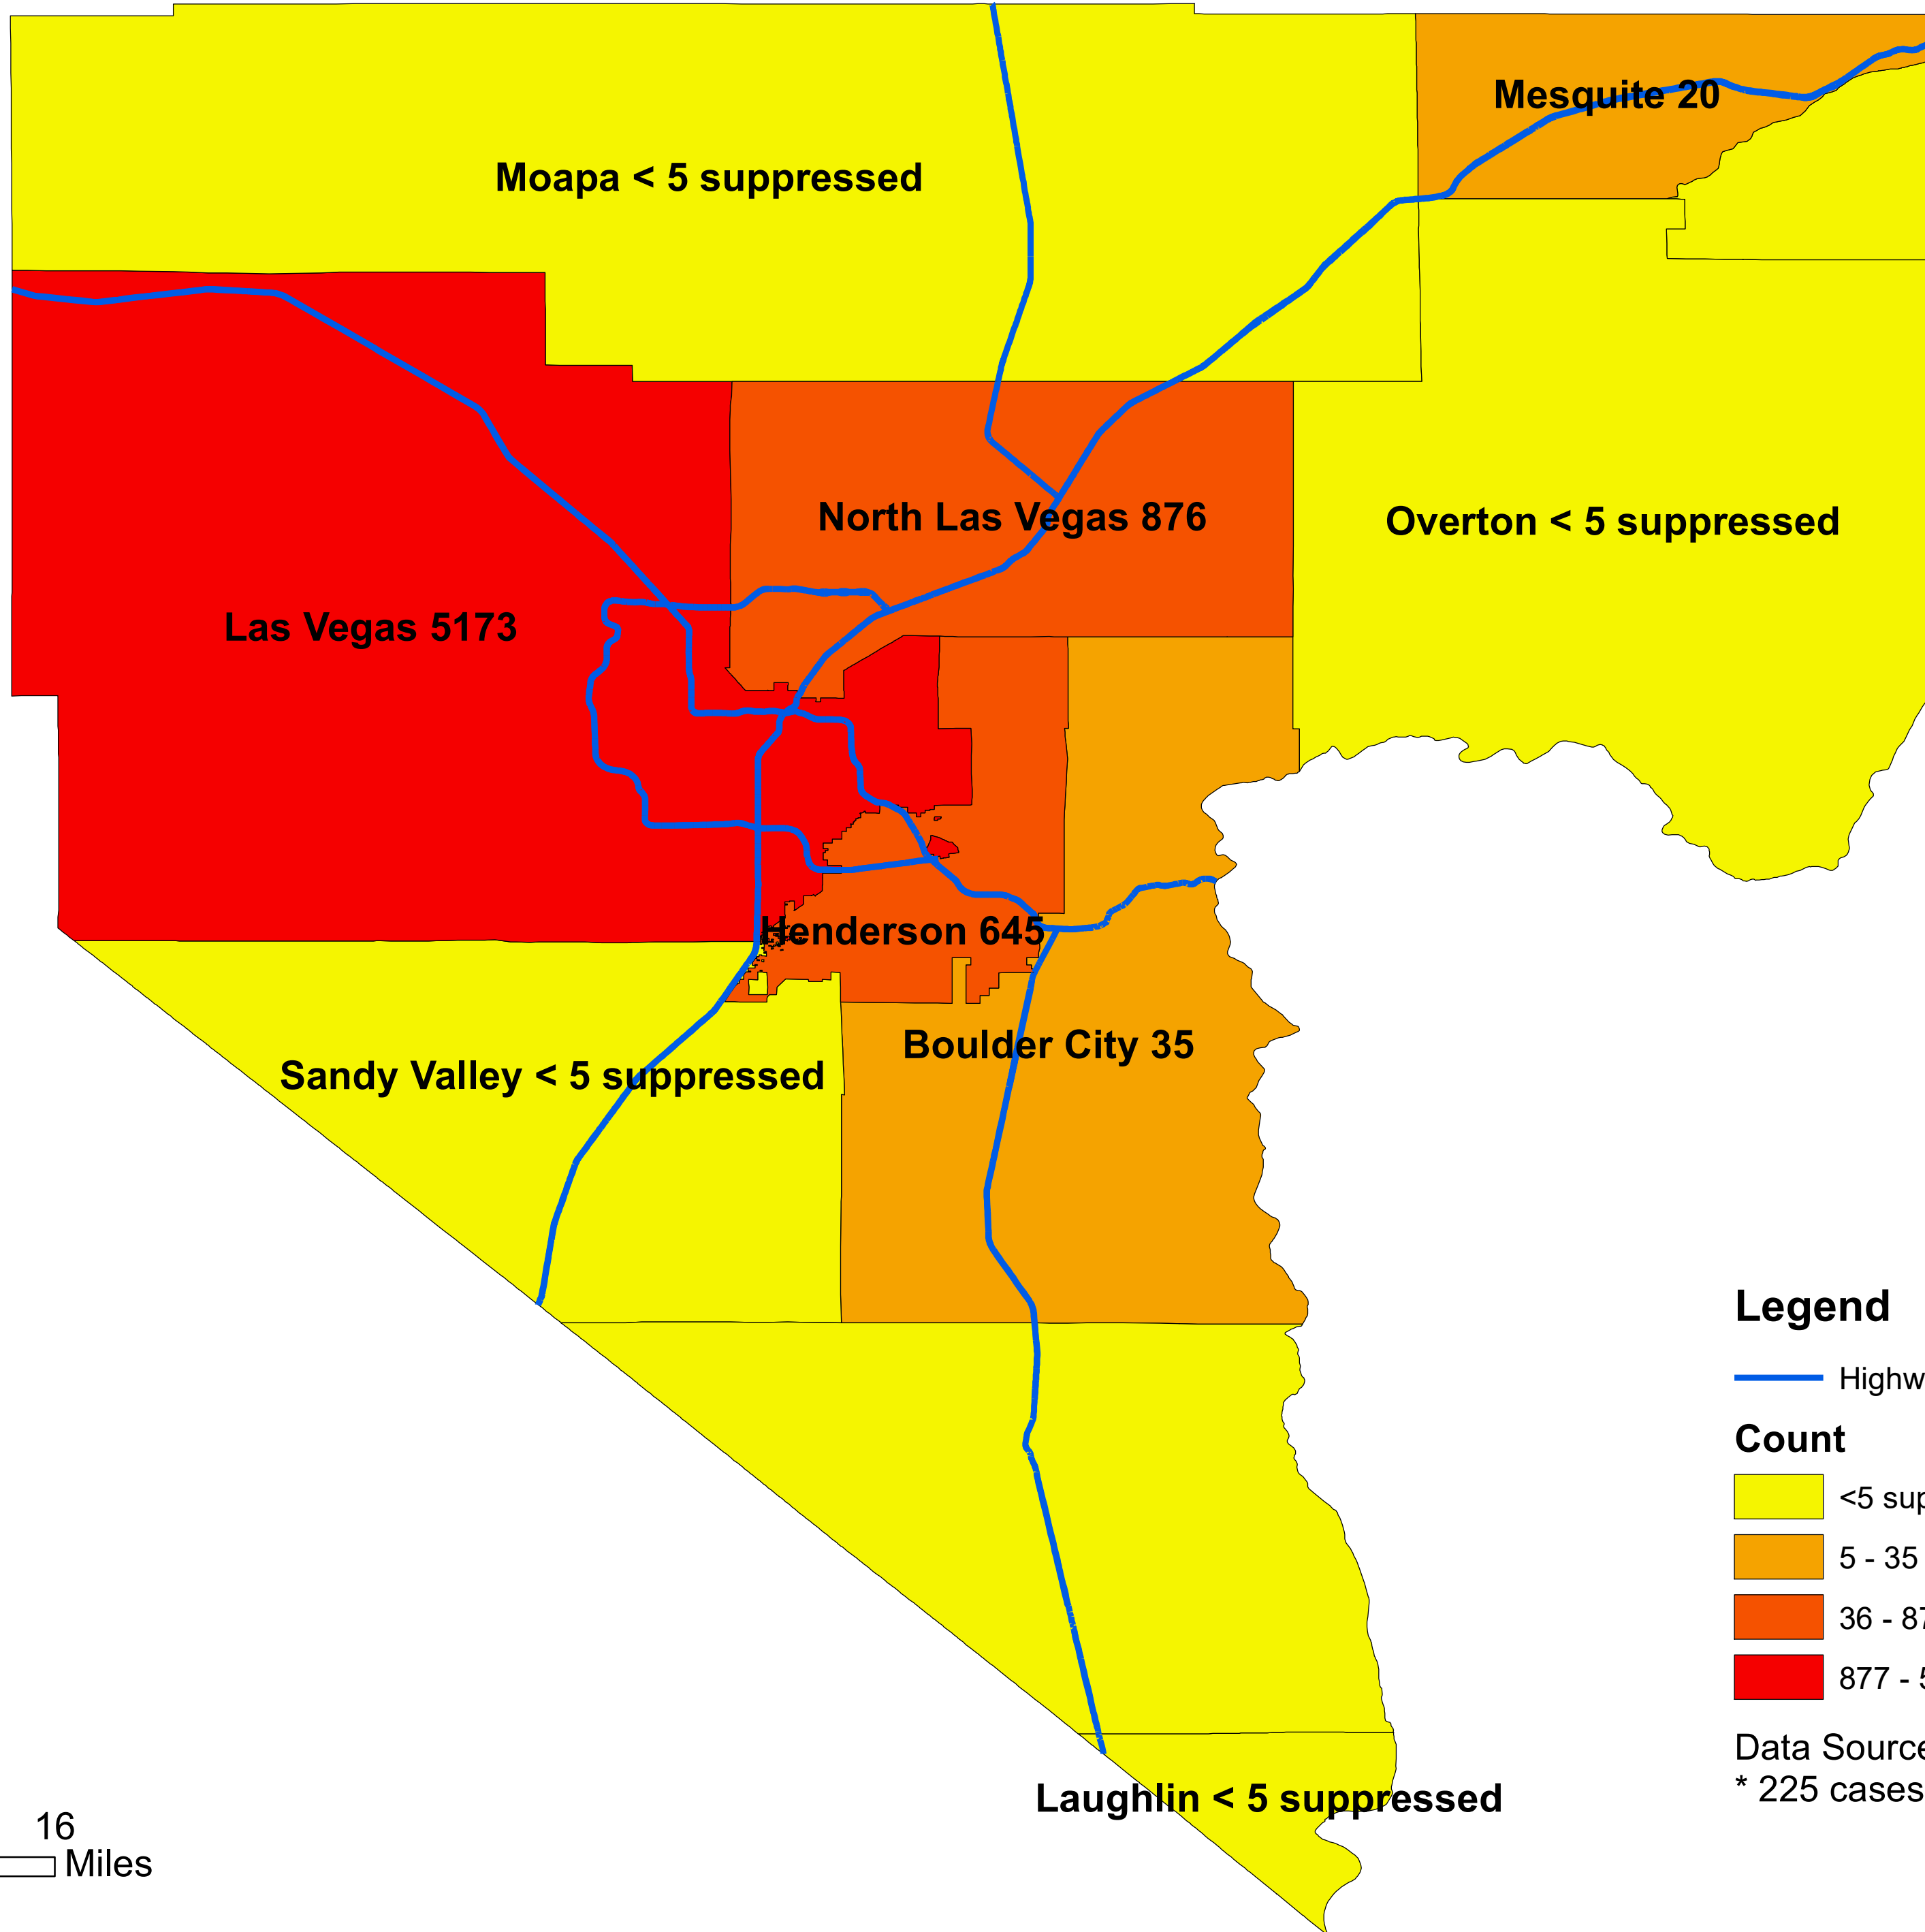

Number of COVID-19 cases by city in Clark county (06.03.2020)

Legend

— Highway

Count

<5 suppressed

5 - 35

36 - 876

877 - 5173

Data Source: SNHD

* 225 cases without city information

0 4 8 16
Miles