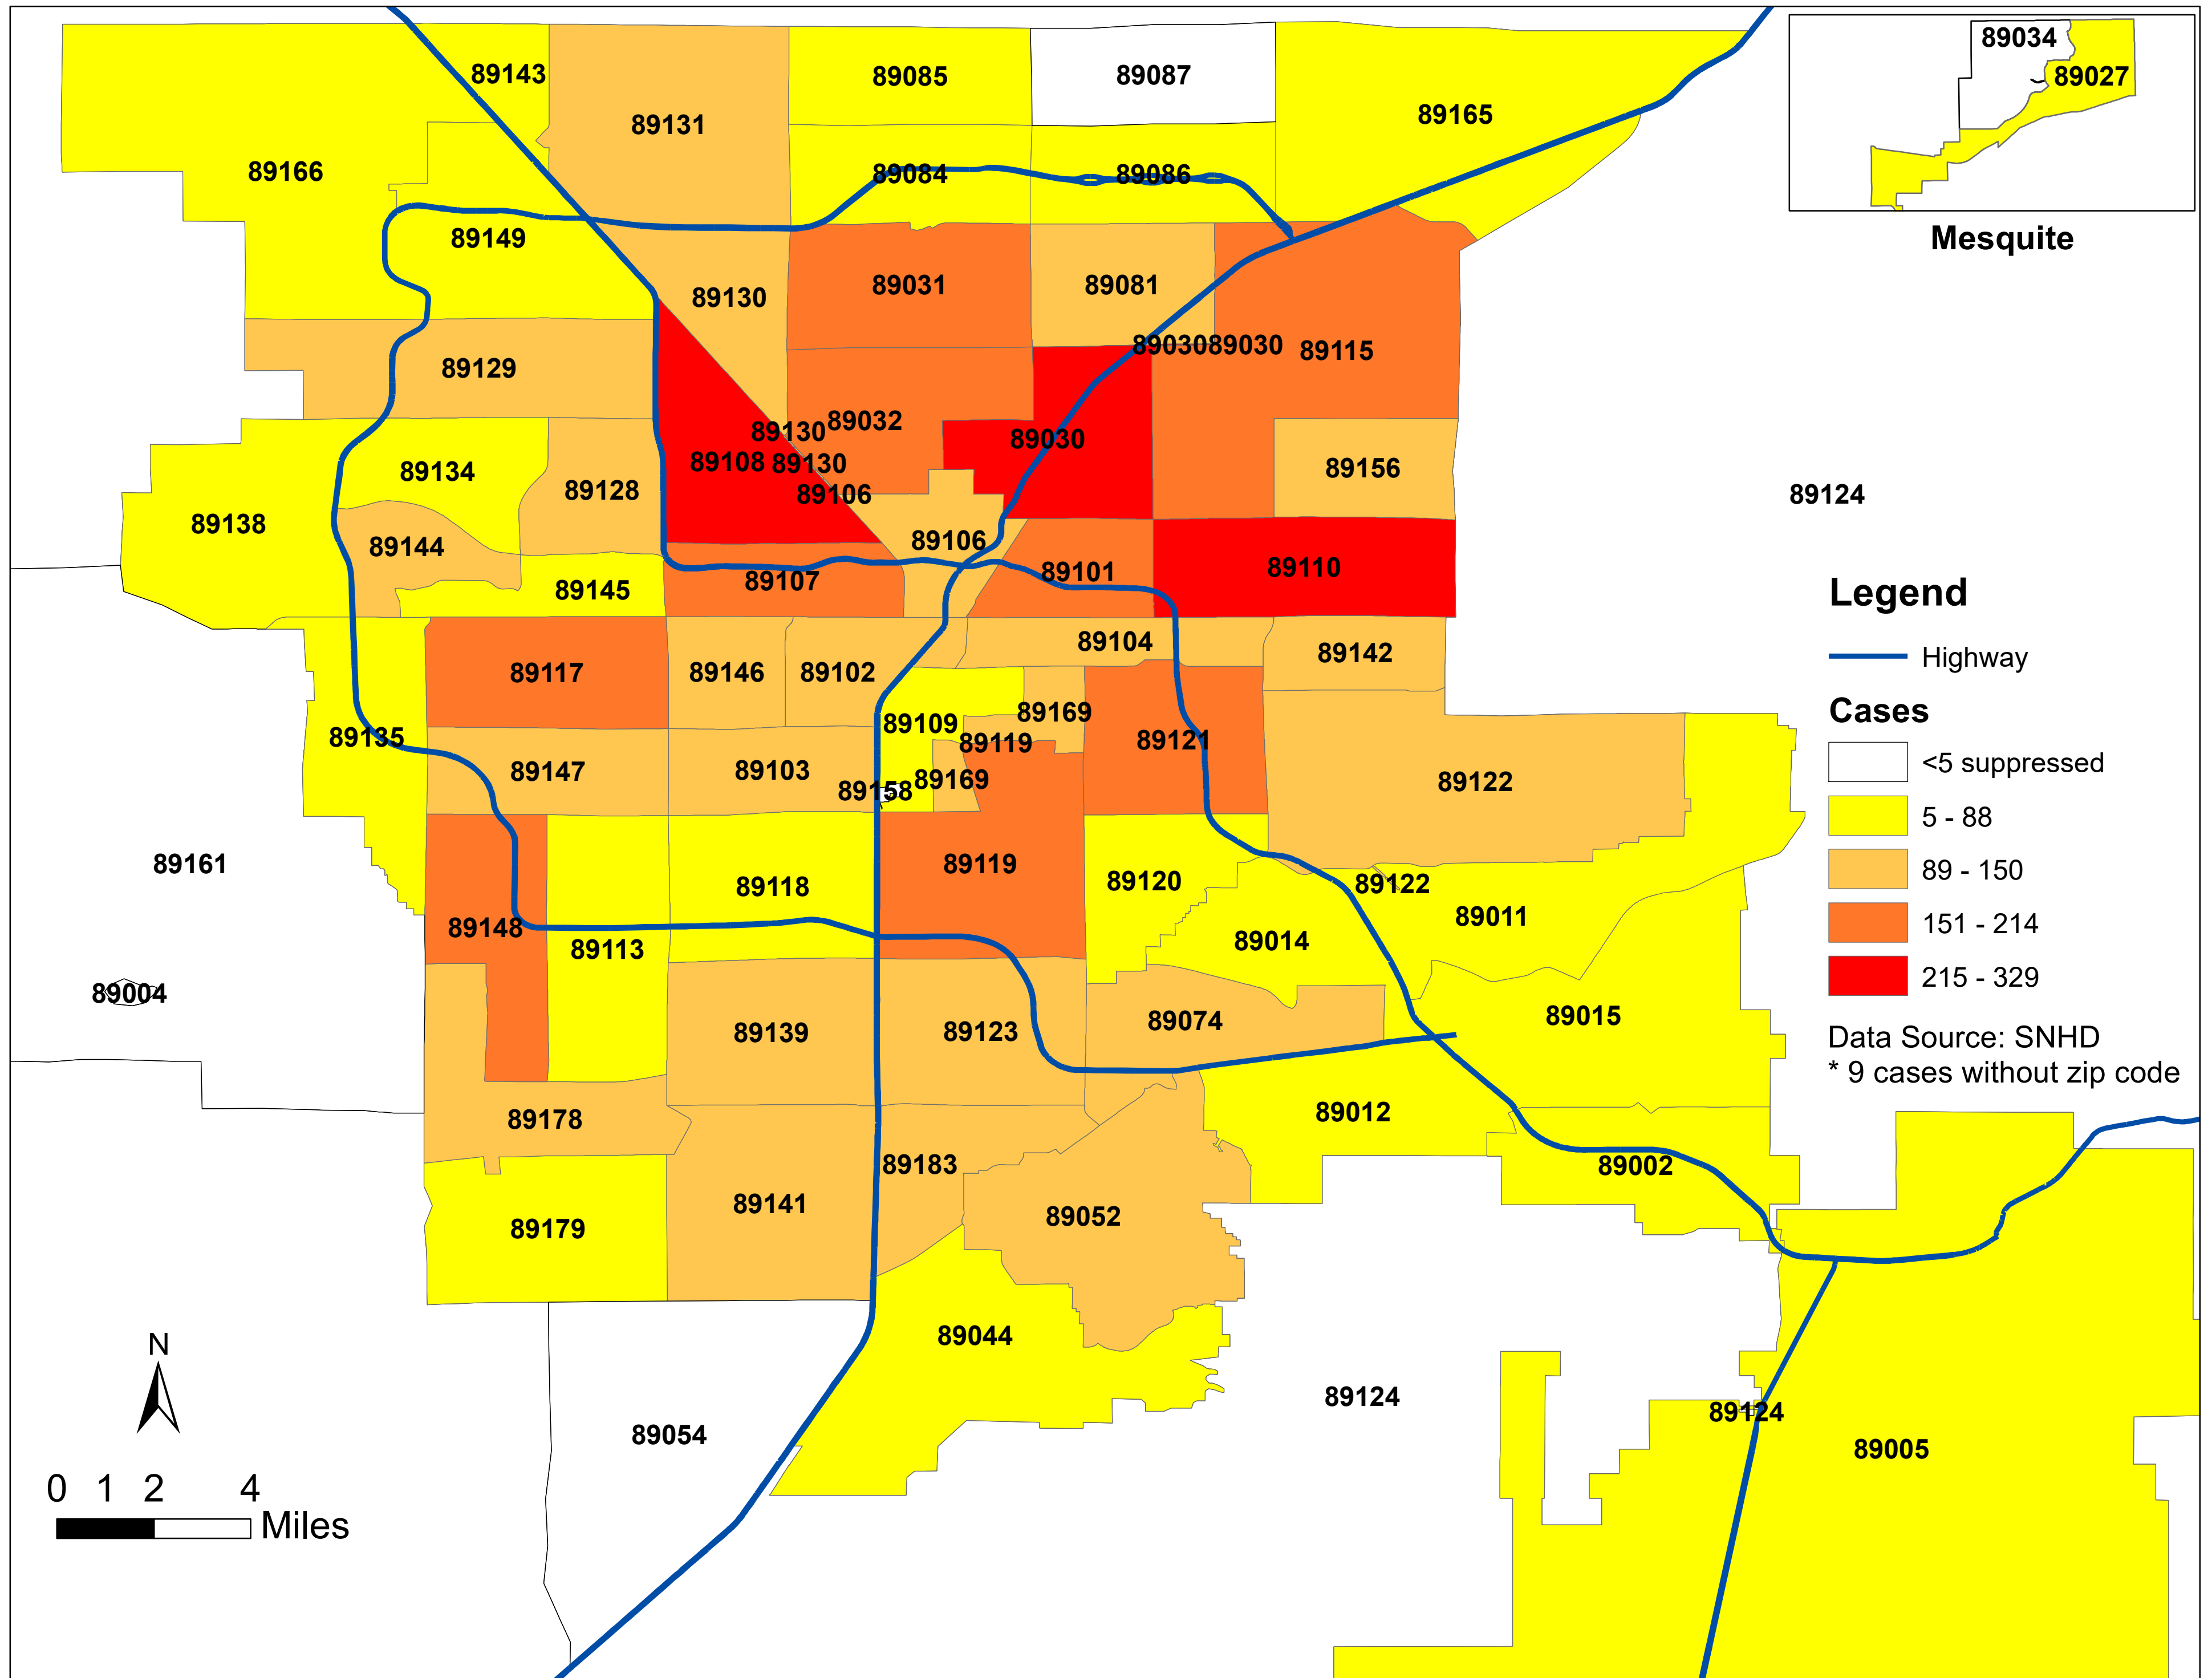

# Number of COVID-19 cases by zip code in Clark county (06.02.2020)

Note: Numbers of cases by zip code in Laughlin, Moapa, Overton and Sandy Valley are less than 5 and suppressed.