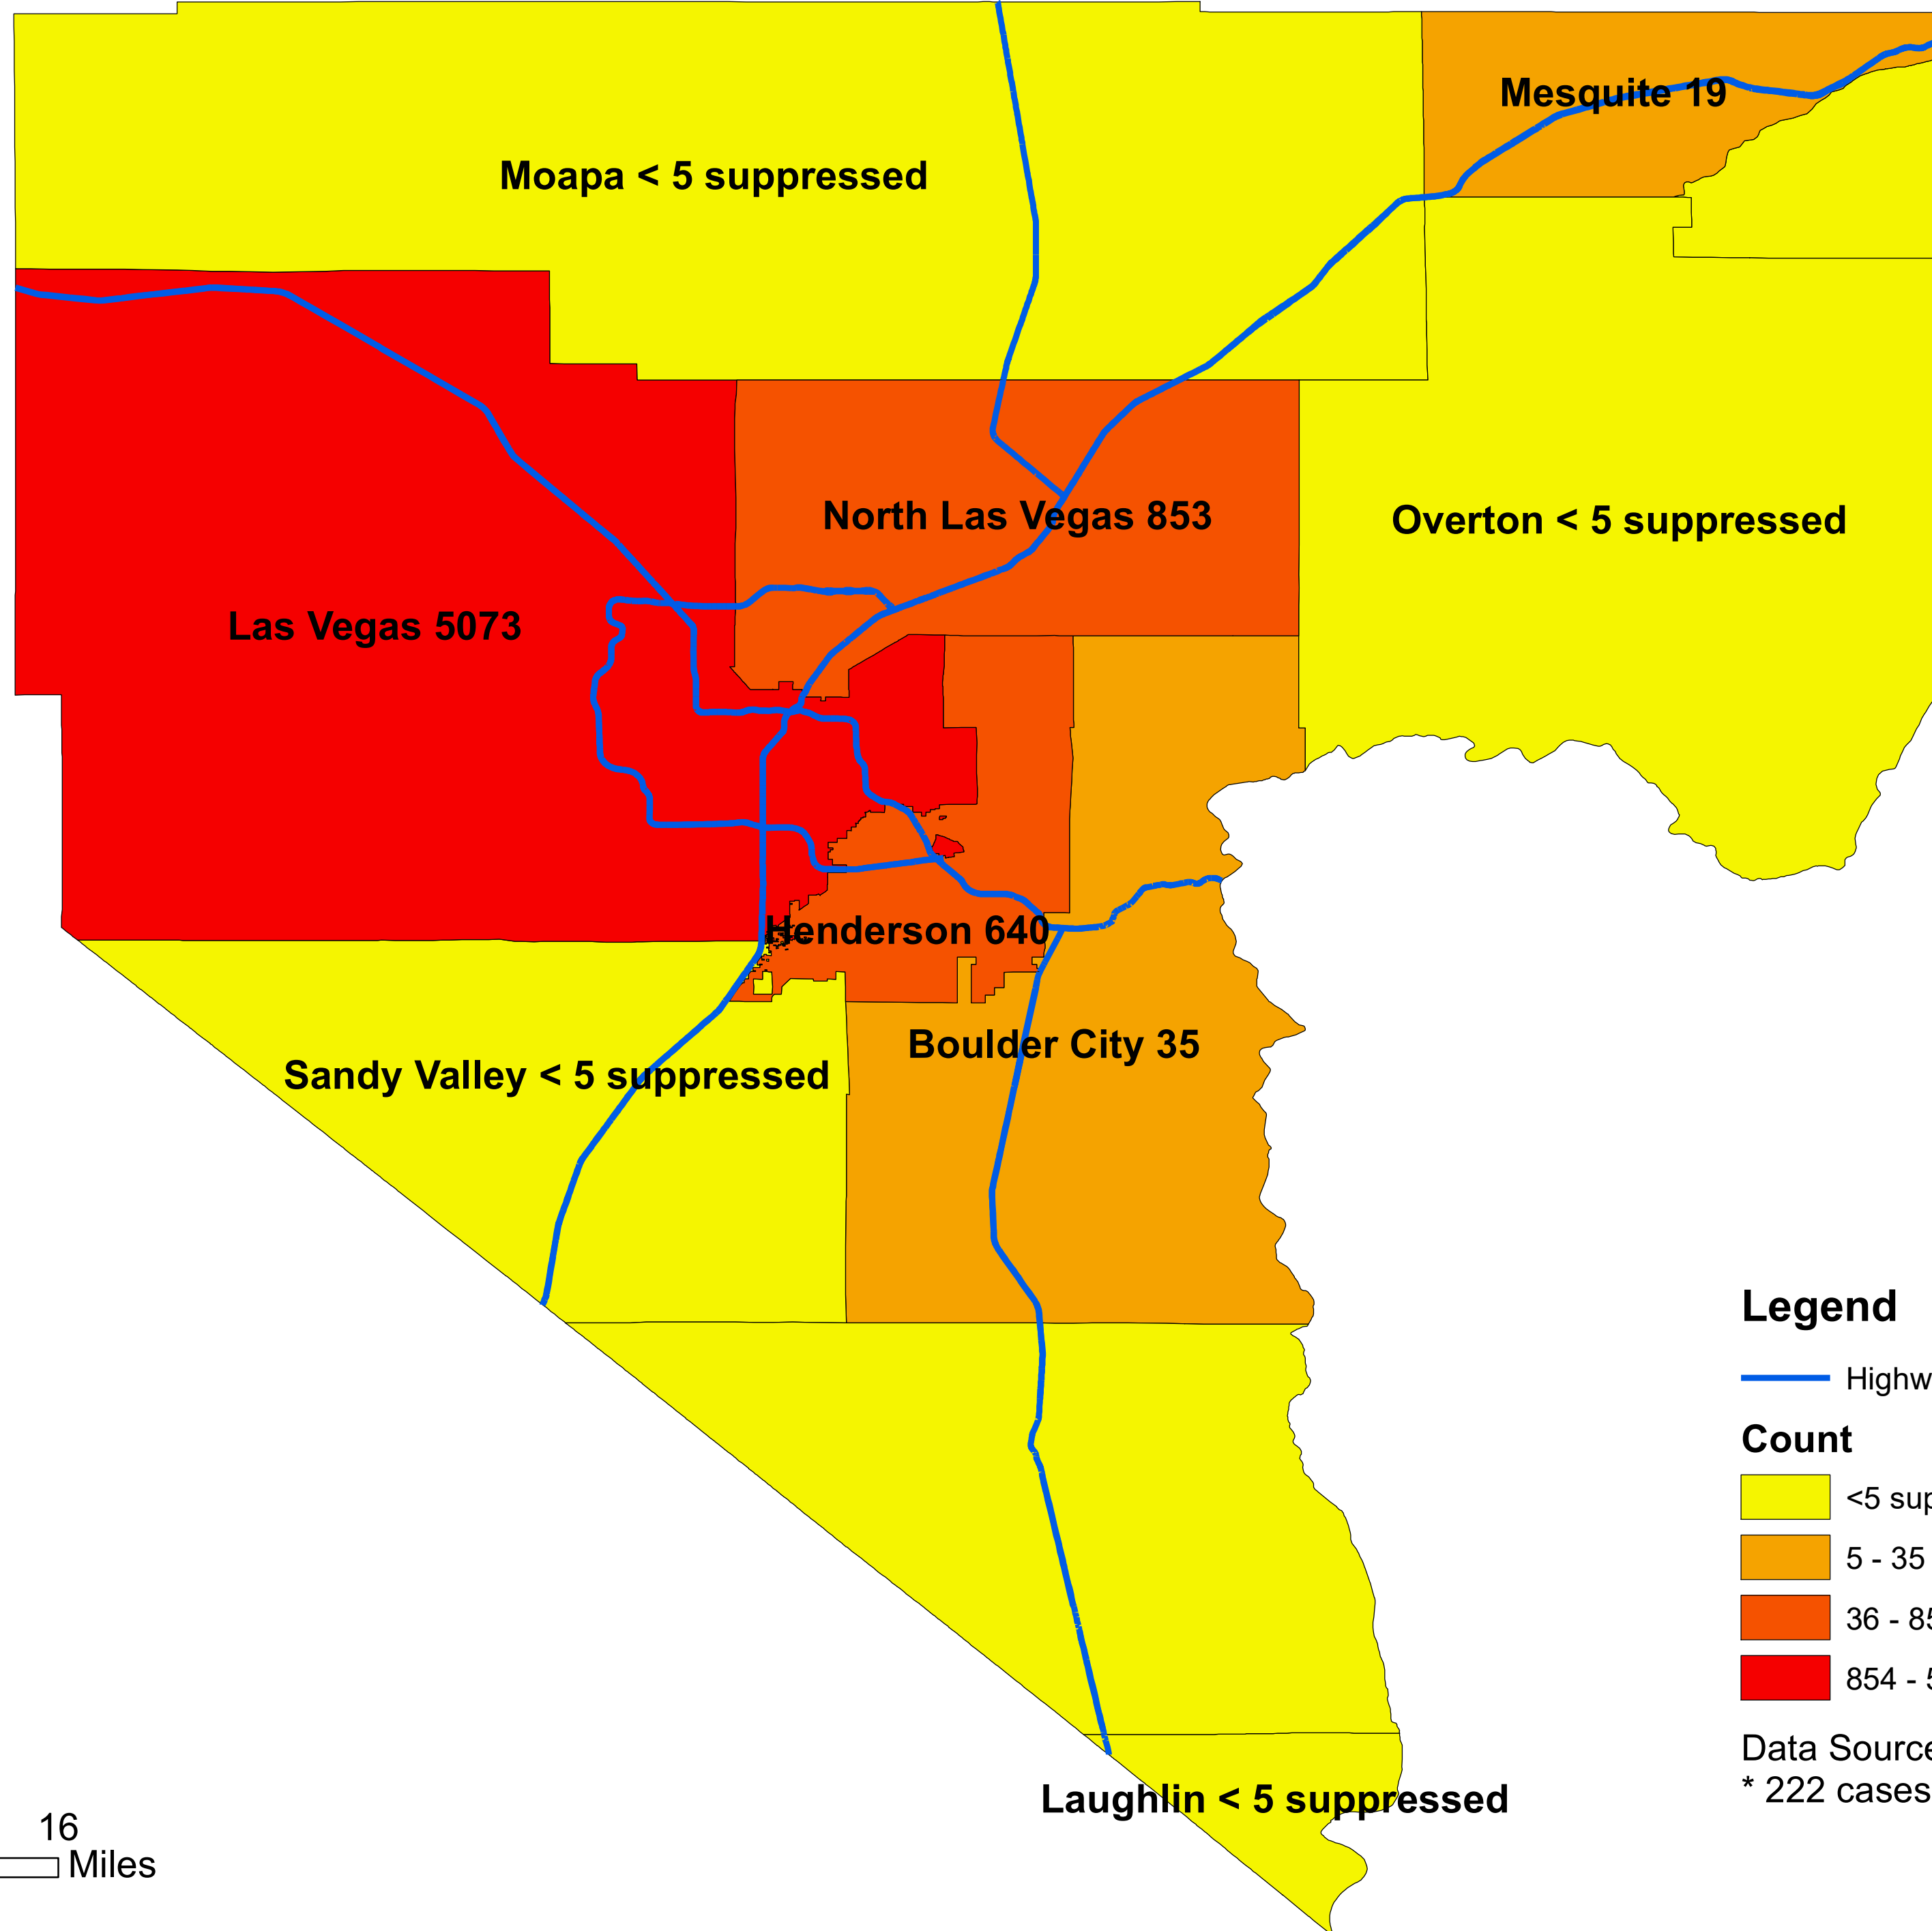

# Number of COVID-19 cases by city in Clark county (06.02.2020)

## Legend

— Highway

### Count

<5 suppressed

5 - 35

36 - 853

854 - 5073

Data Source: SNHD

\* 222 cases without city information

0 4 8 16  
Miles