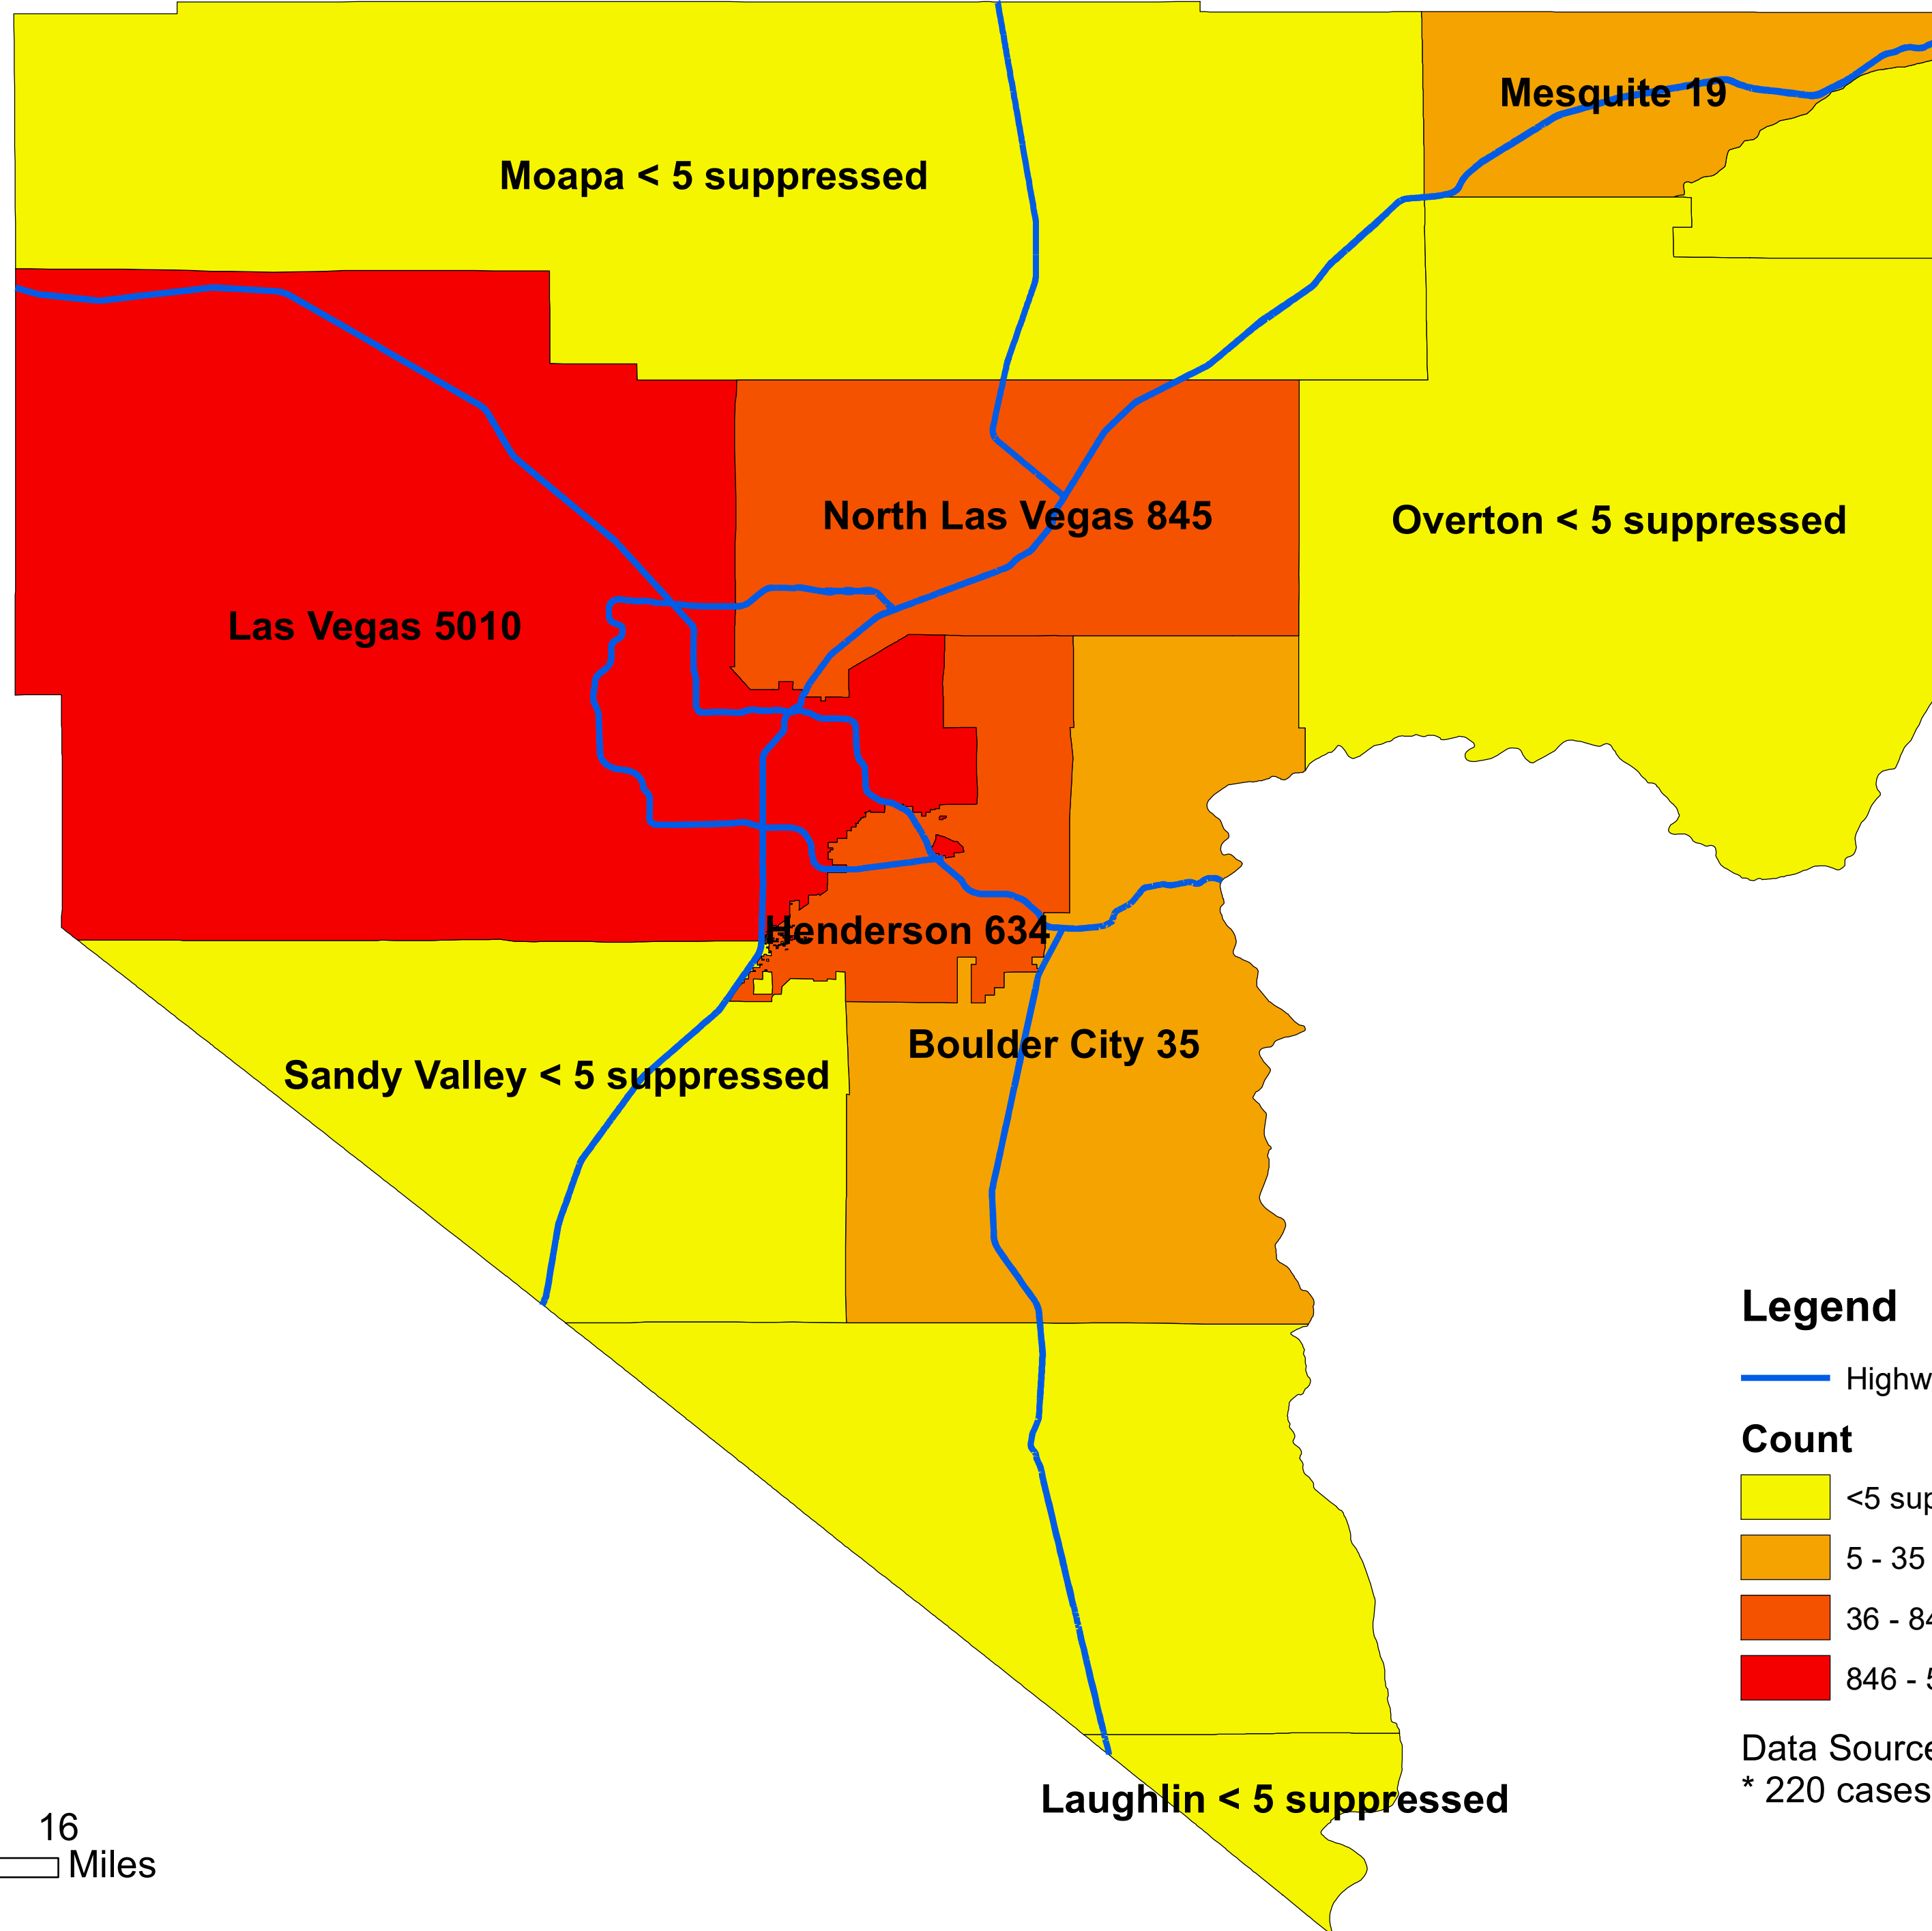

# Number of COVID-19 cases by city in Clark county (06.01.2020)

## Legend

— Highway

### Count

<5 suppressed

5 - 35

36 - 845

846 - 5010

Data Source: SNHD

\* 220 cases without city information

0 4 8 16  
Miles