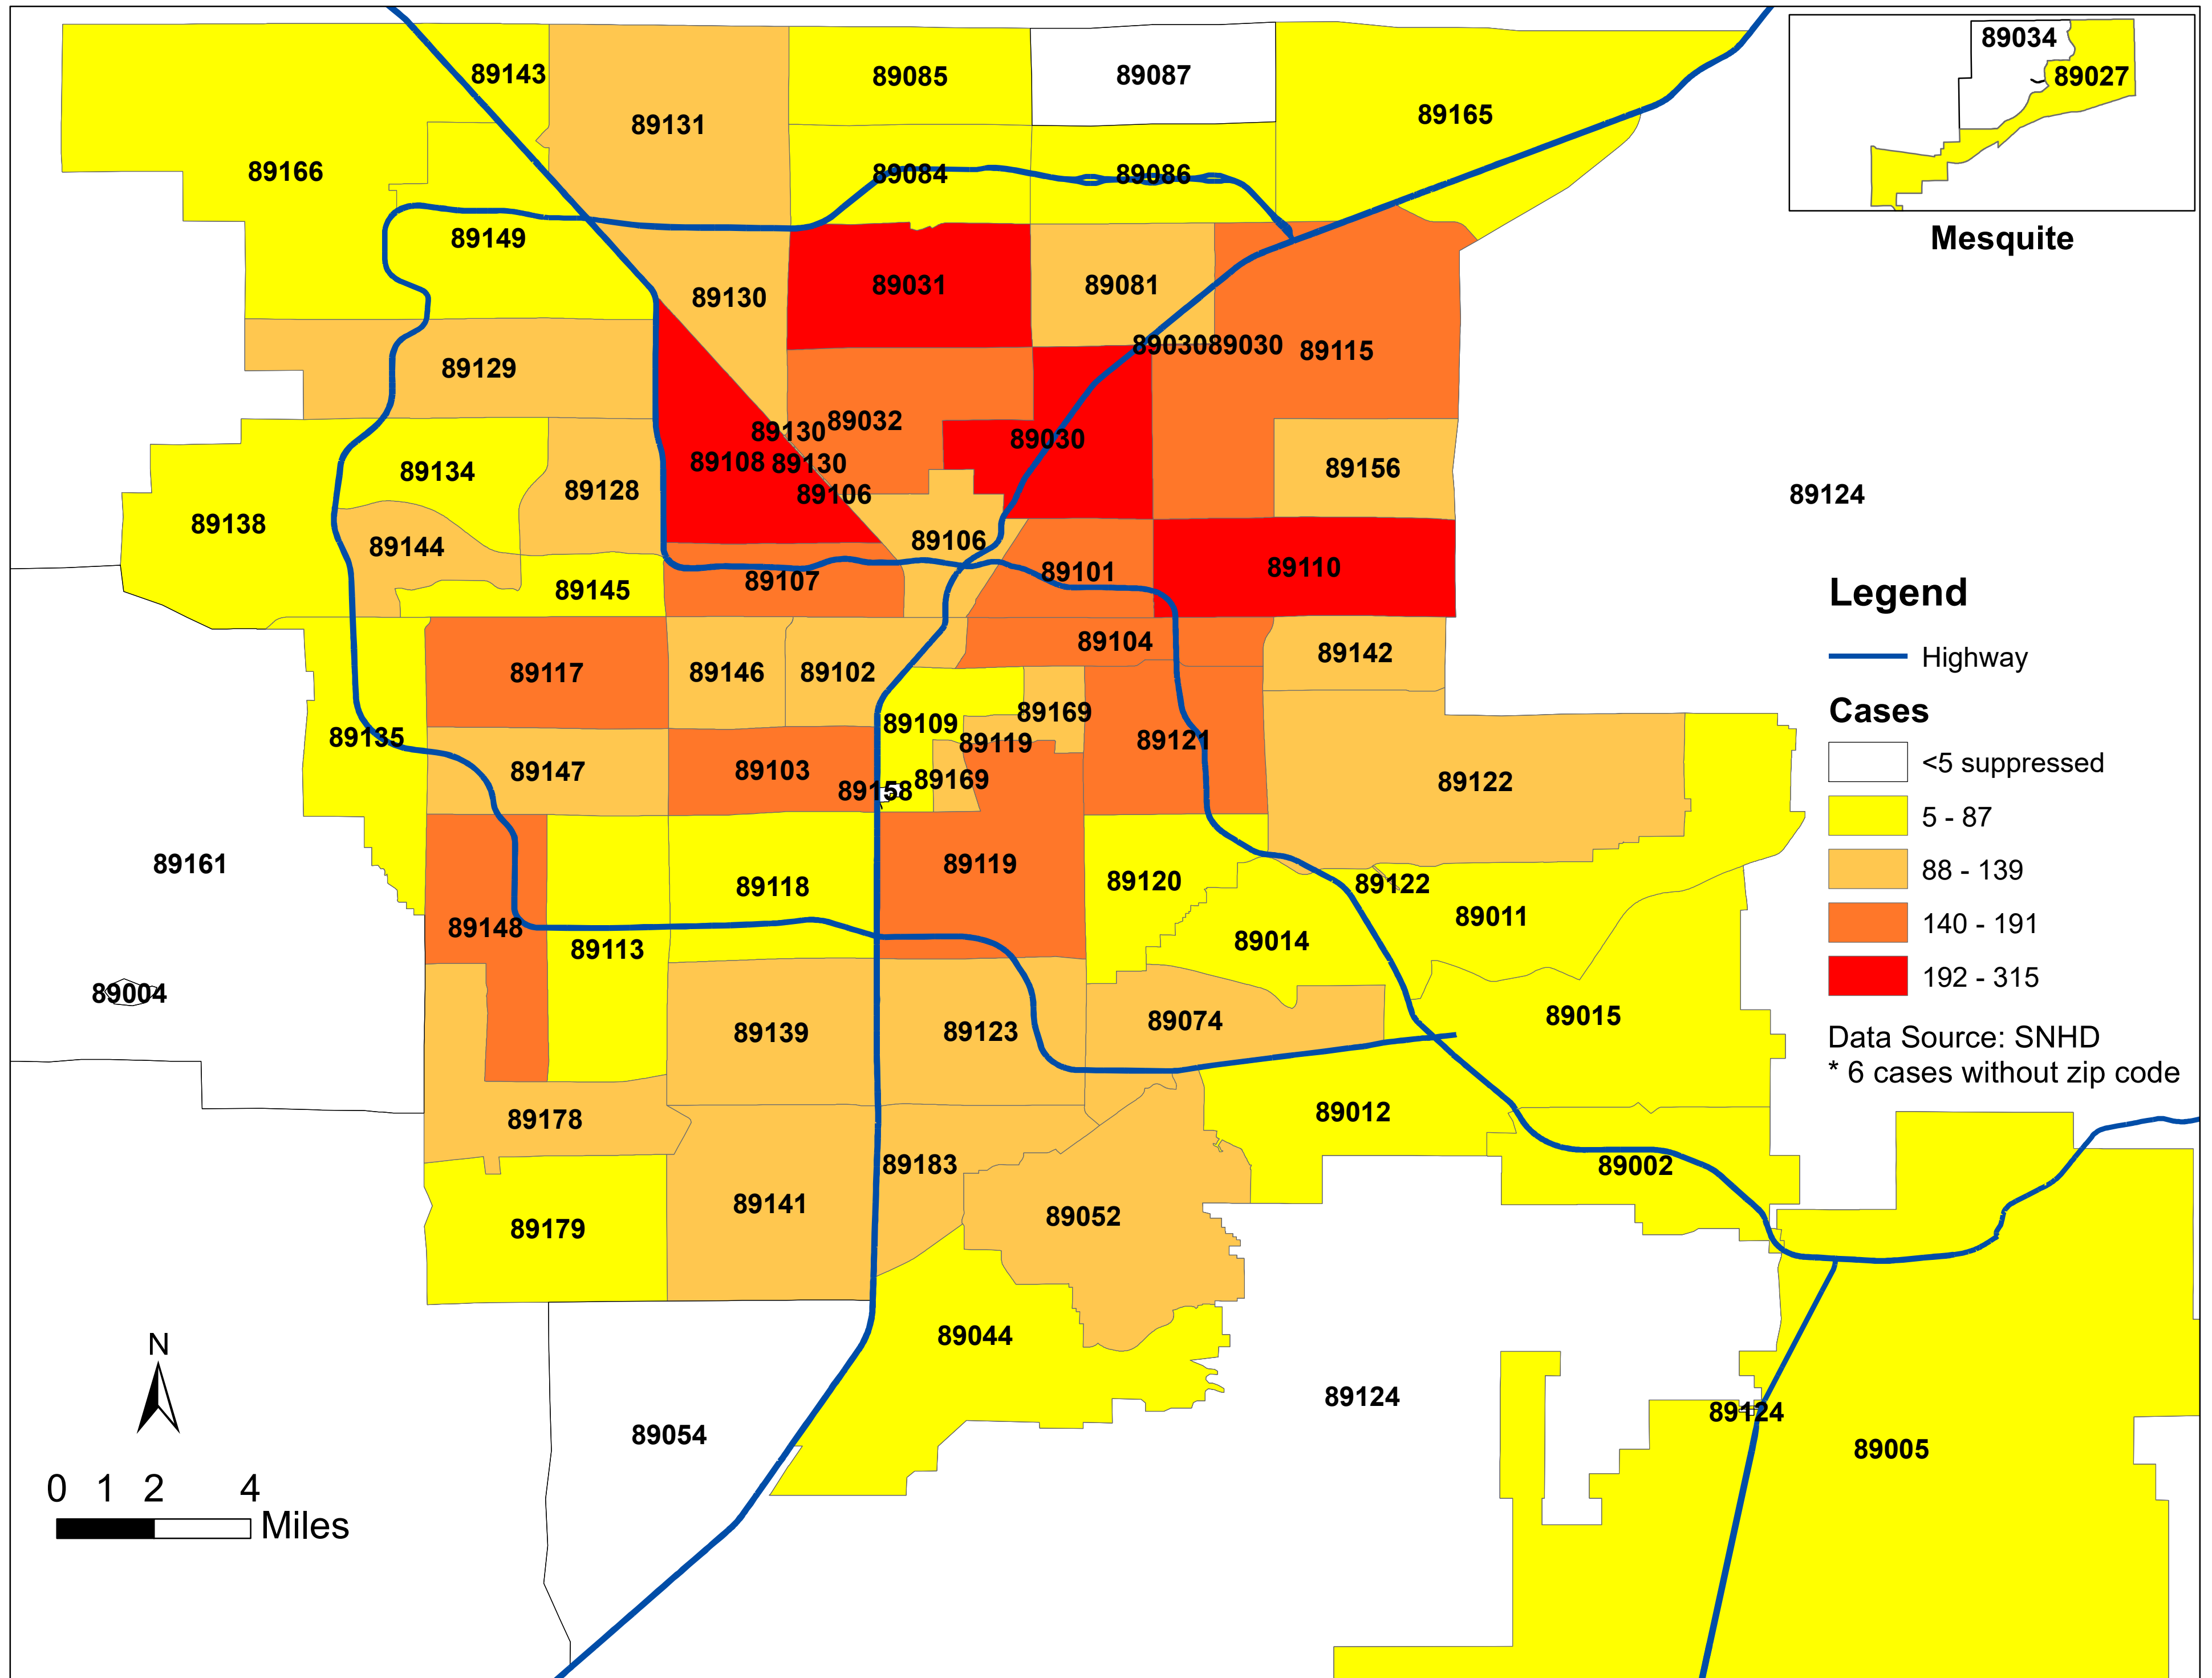

# Number of COVID-19 cases by zip code in Clark county (05.31.2020)

Note: Numbers of cases by zip code in Laughlin, Moapa, Overton and Sandy Valley are less than 5 and suppressed.