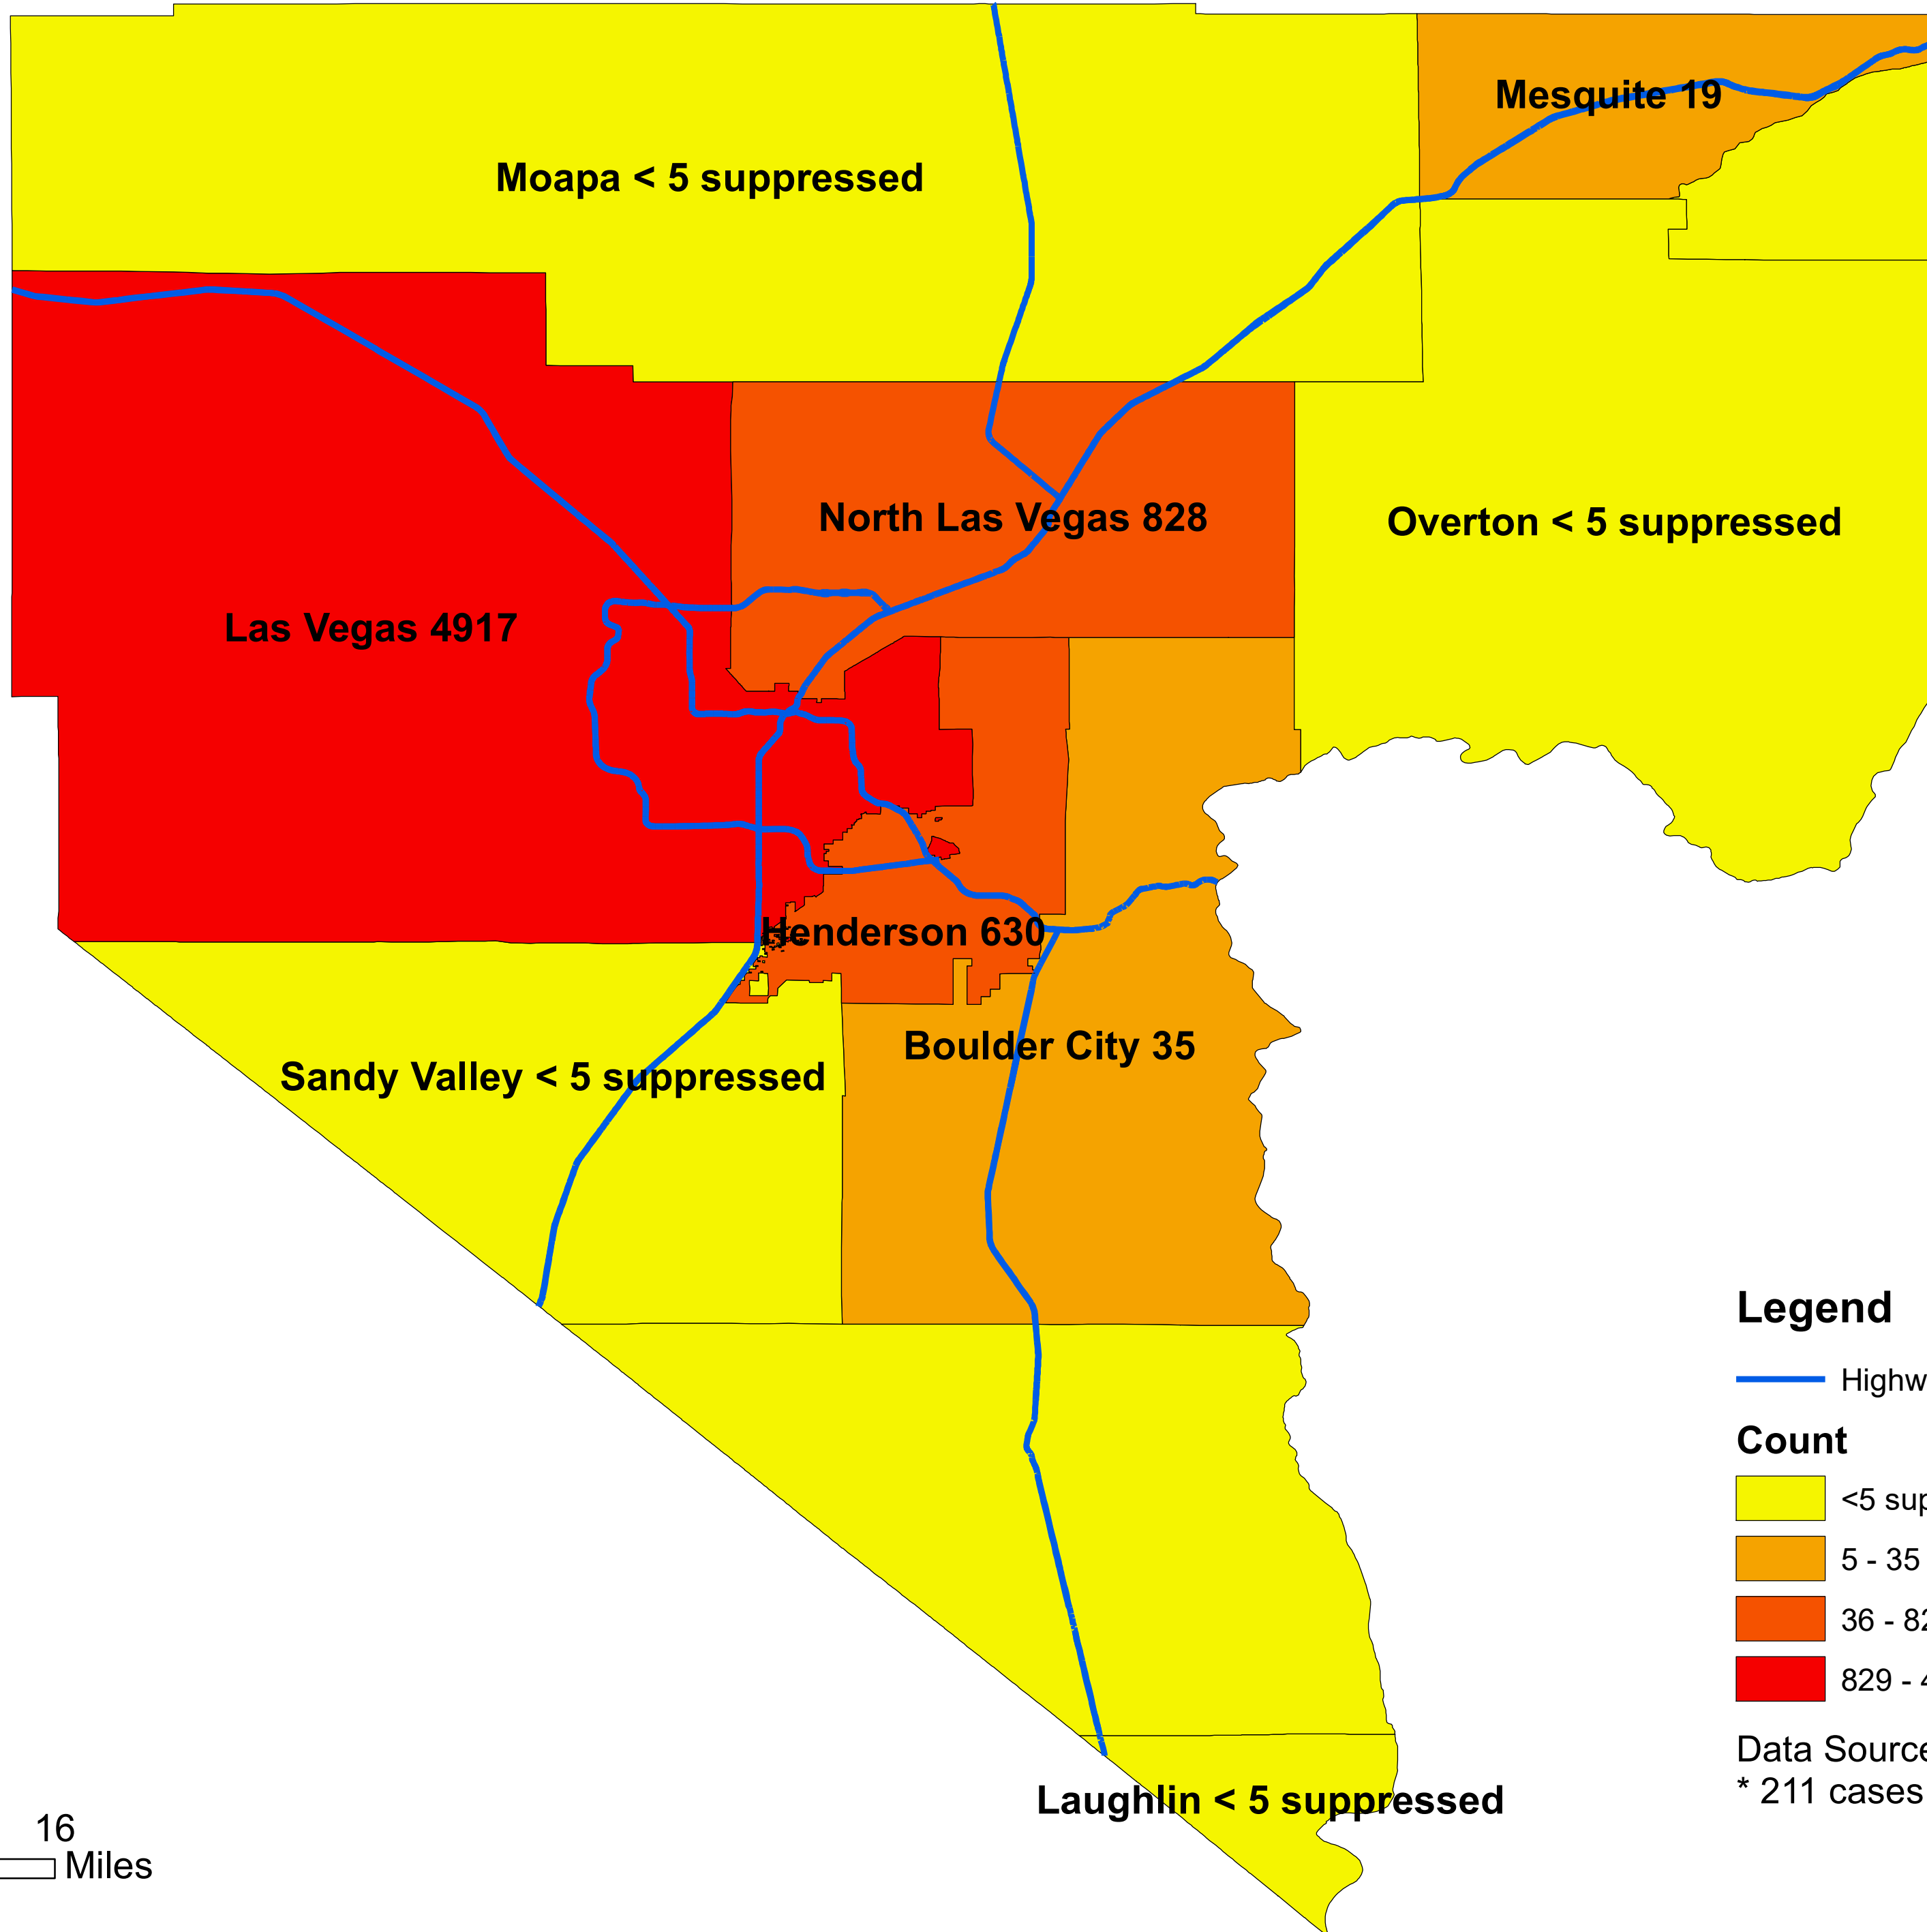

Number of COVID-19 cases by city in Clark county (05.31.2020)

Legend

— Highway

Count

Yellow <5 suppressed

Light Orange 5 - 35

Orange 36 - 828

Red 829 - 4917

Data Source: SNHD

* 211 cases without city information

0 4 8 16 Miles