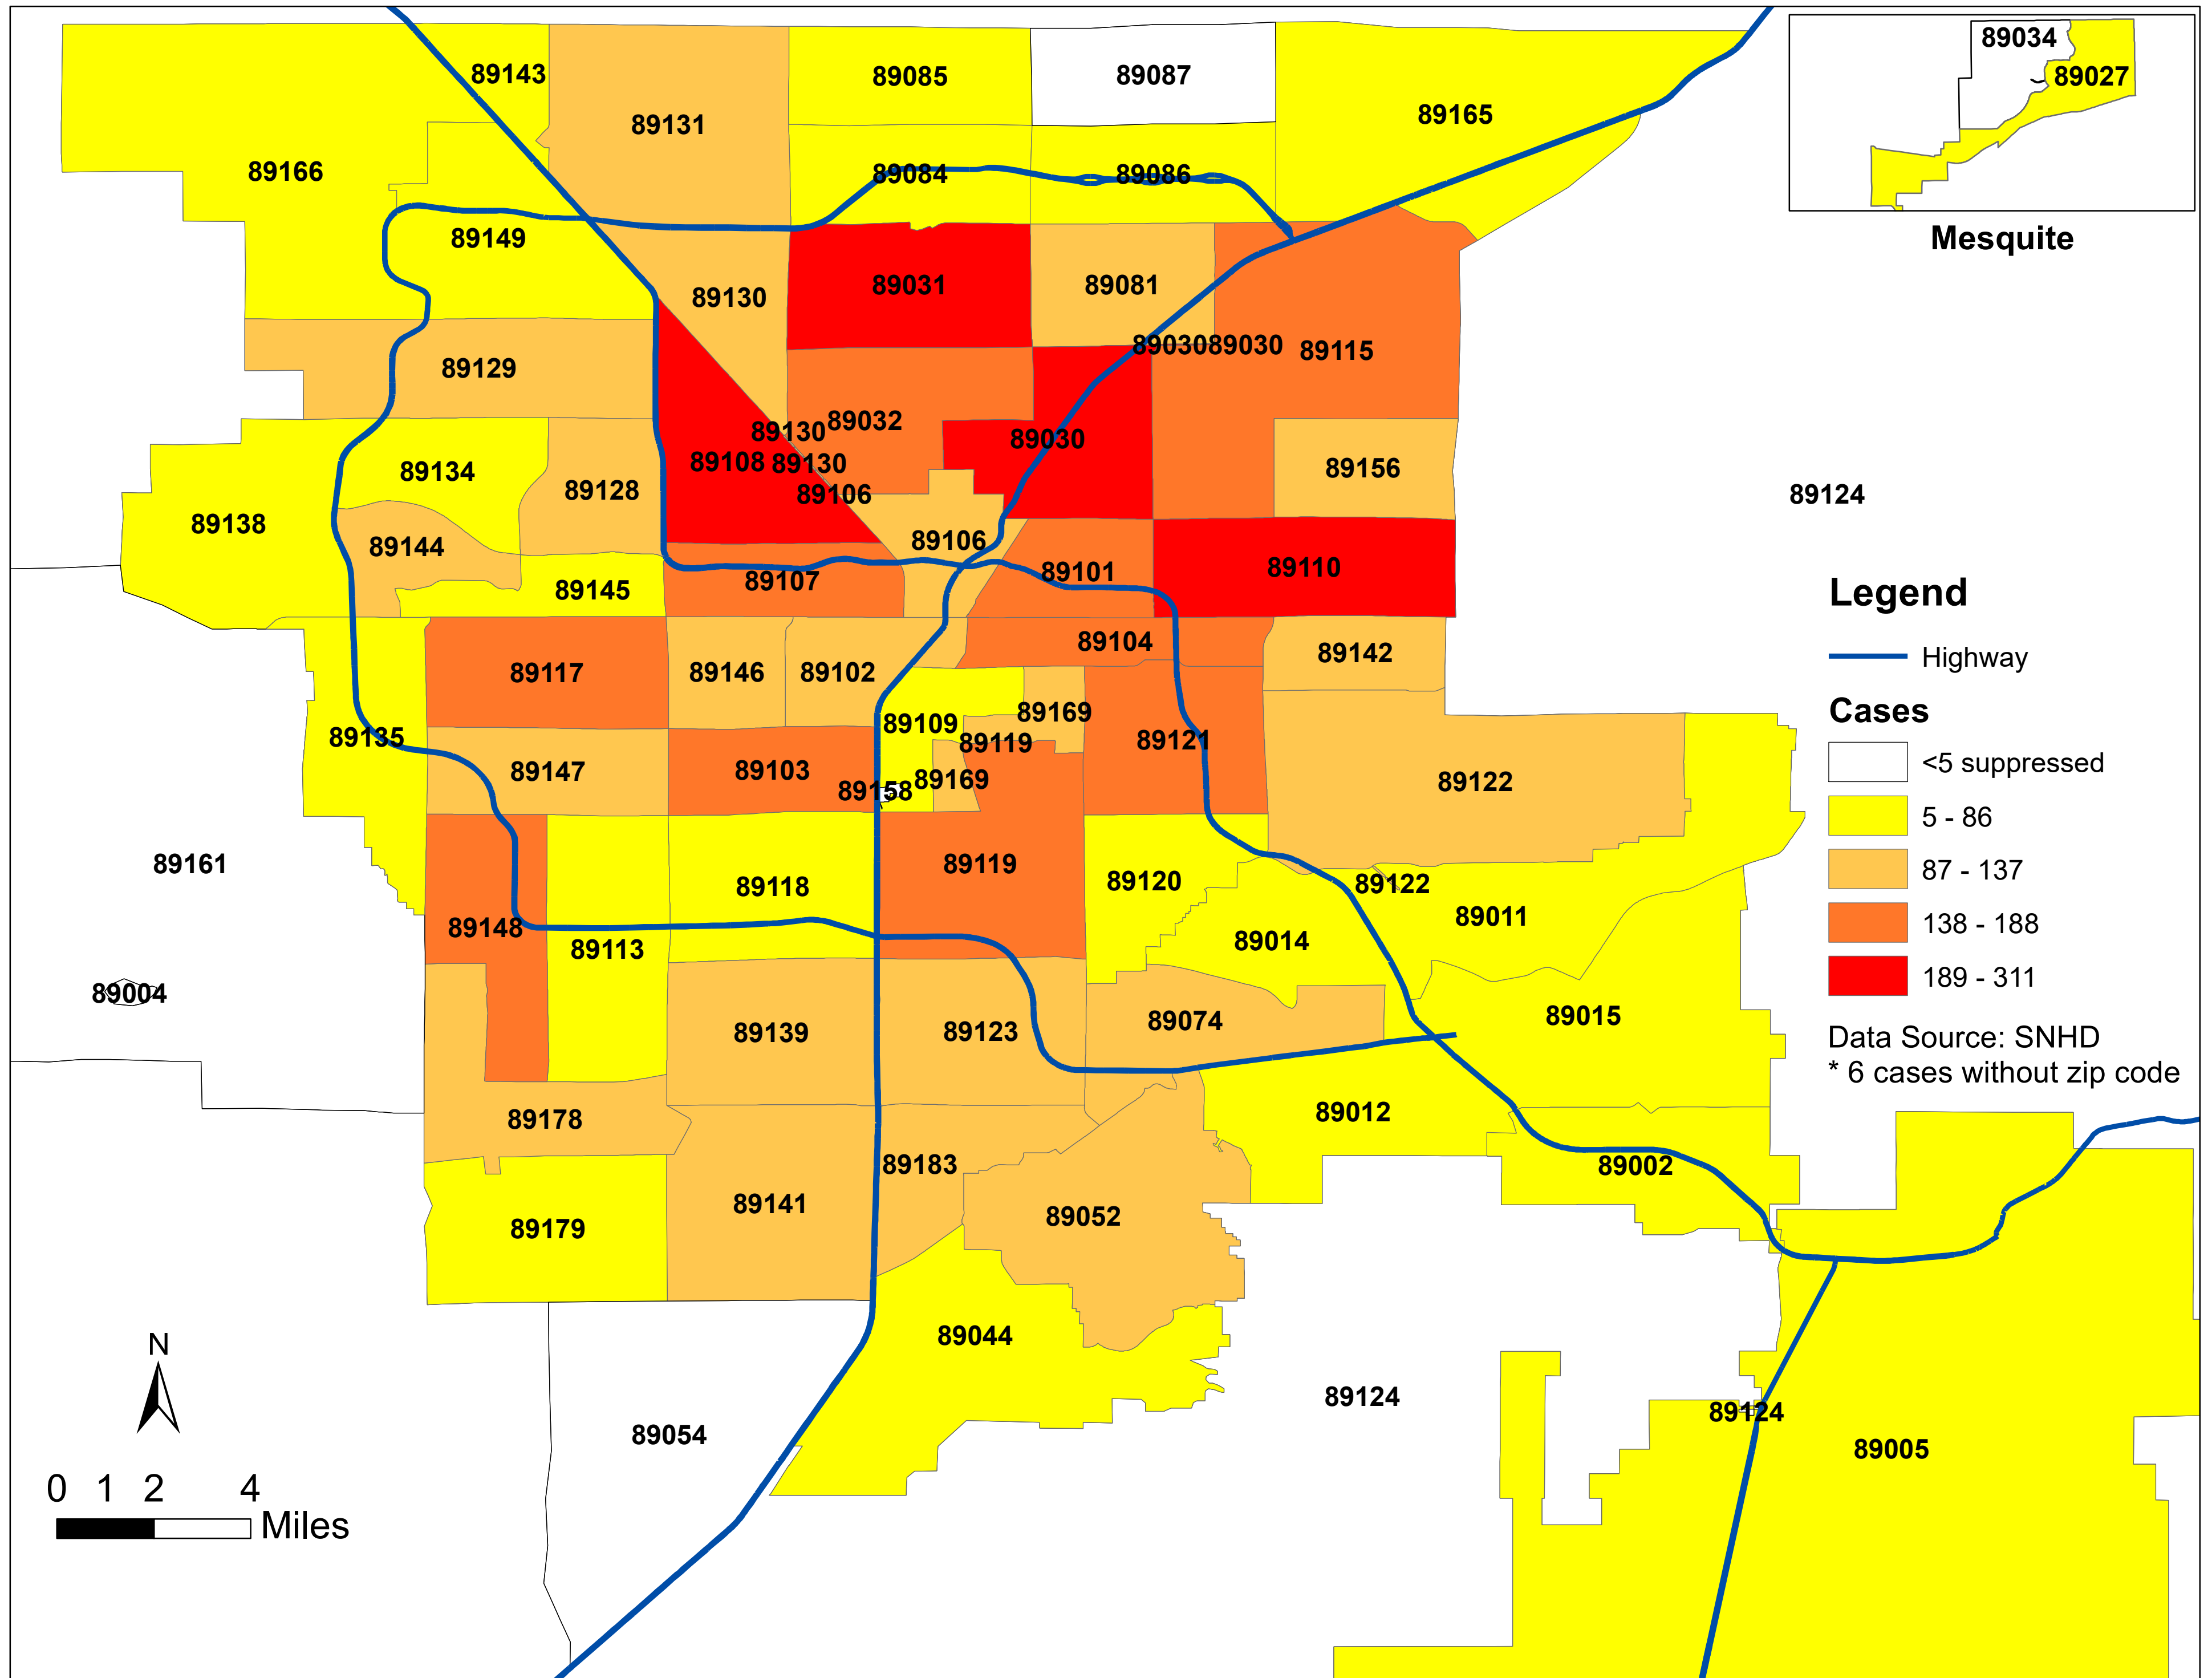

# Number of COVID-19 cases by zip code in Clark county (05.30.2020)

Note: Numbers of cases by zip code in Laughlin, Moapa, Overton and Sandy Valley are less than 5 and suppressed.