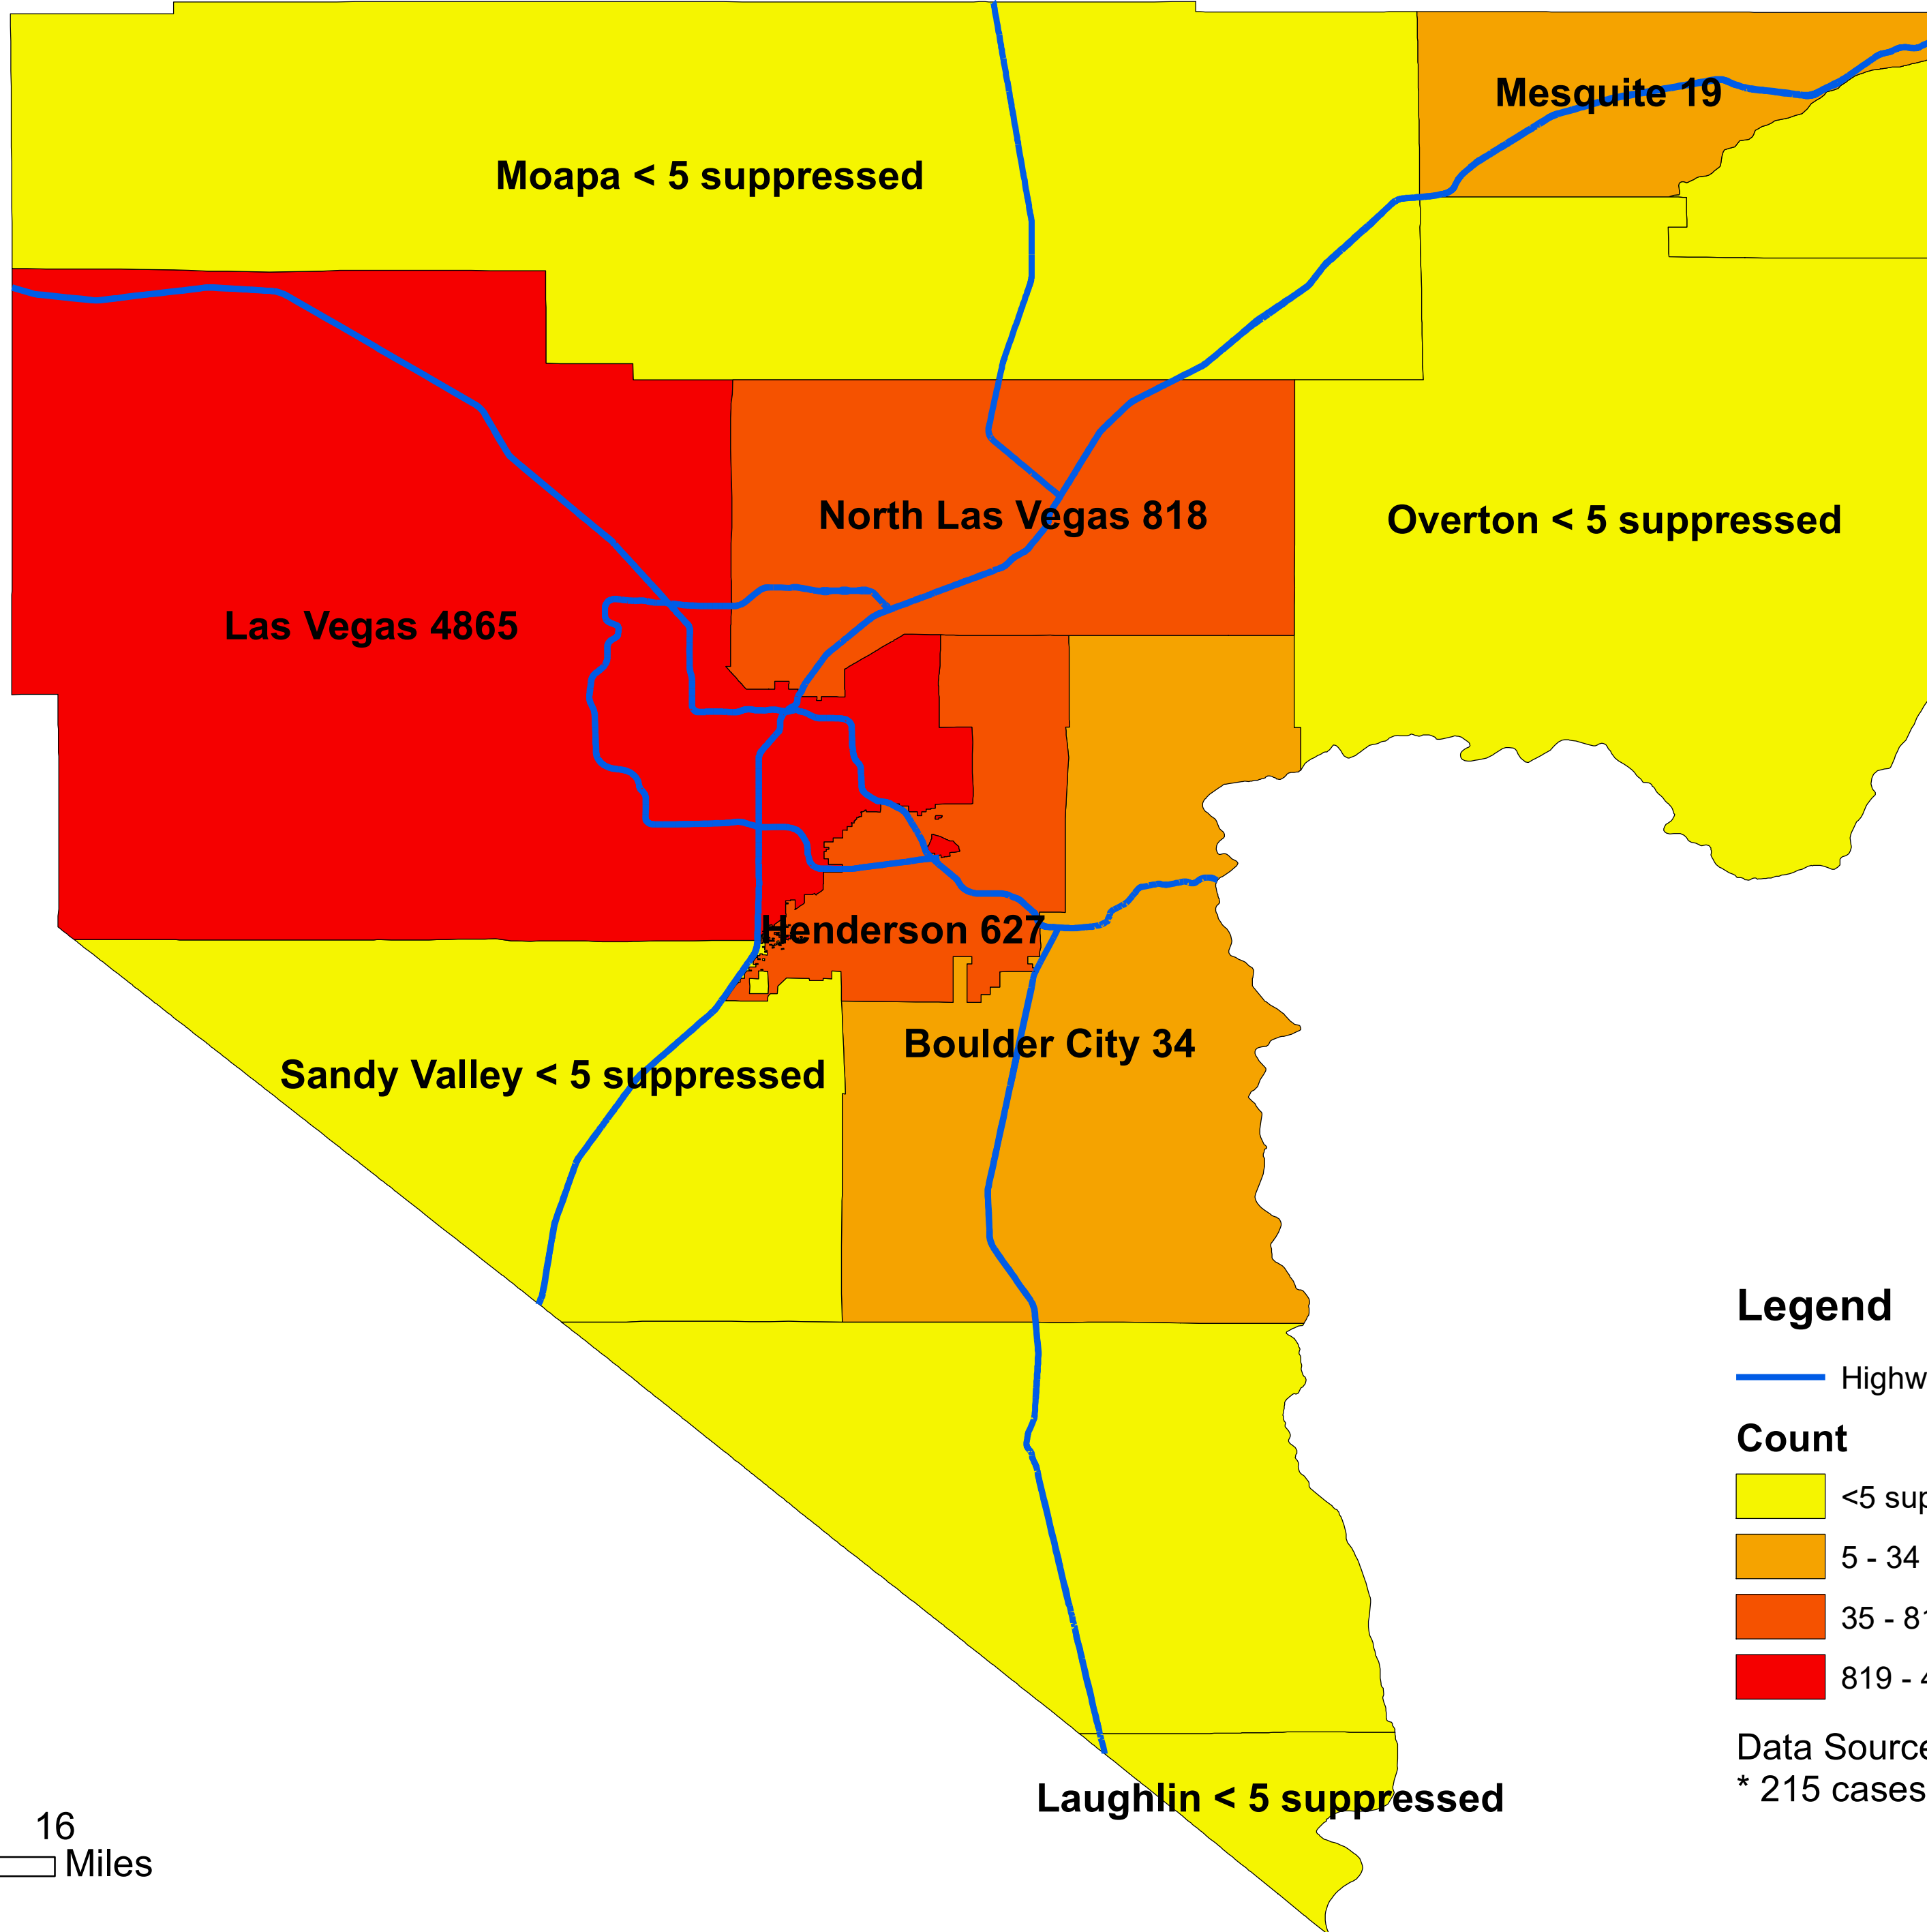

Number of COVID-19 cases by city in Clark county (05.30.2020)

Legend

— Highway

Count

<5 suppressed

5 - 34

35 - 818

819 - 4865

Data Source: SNHD

* 215 cases without city information

0 4 8 16
Miles