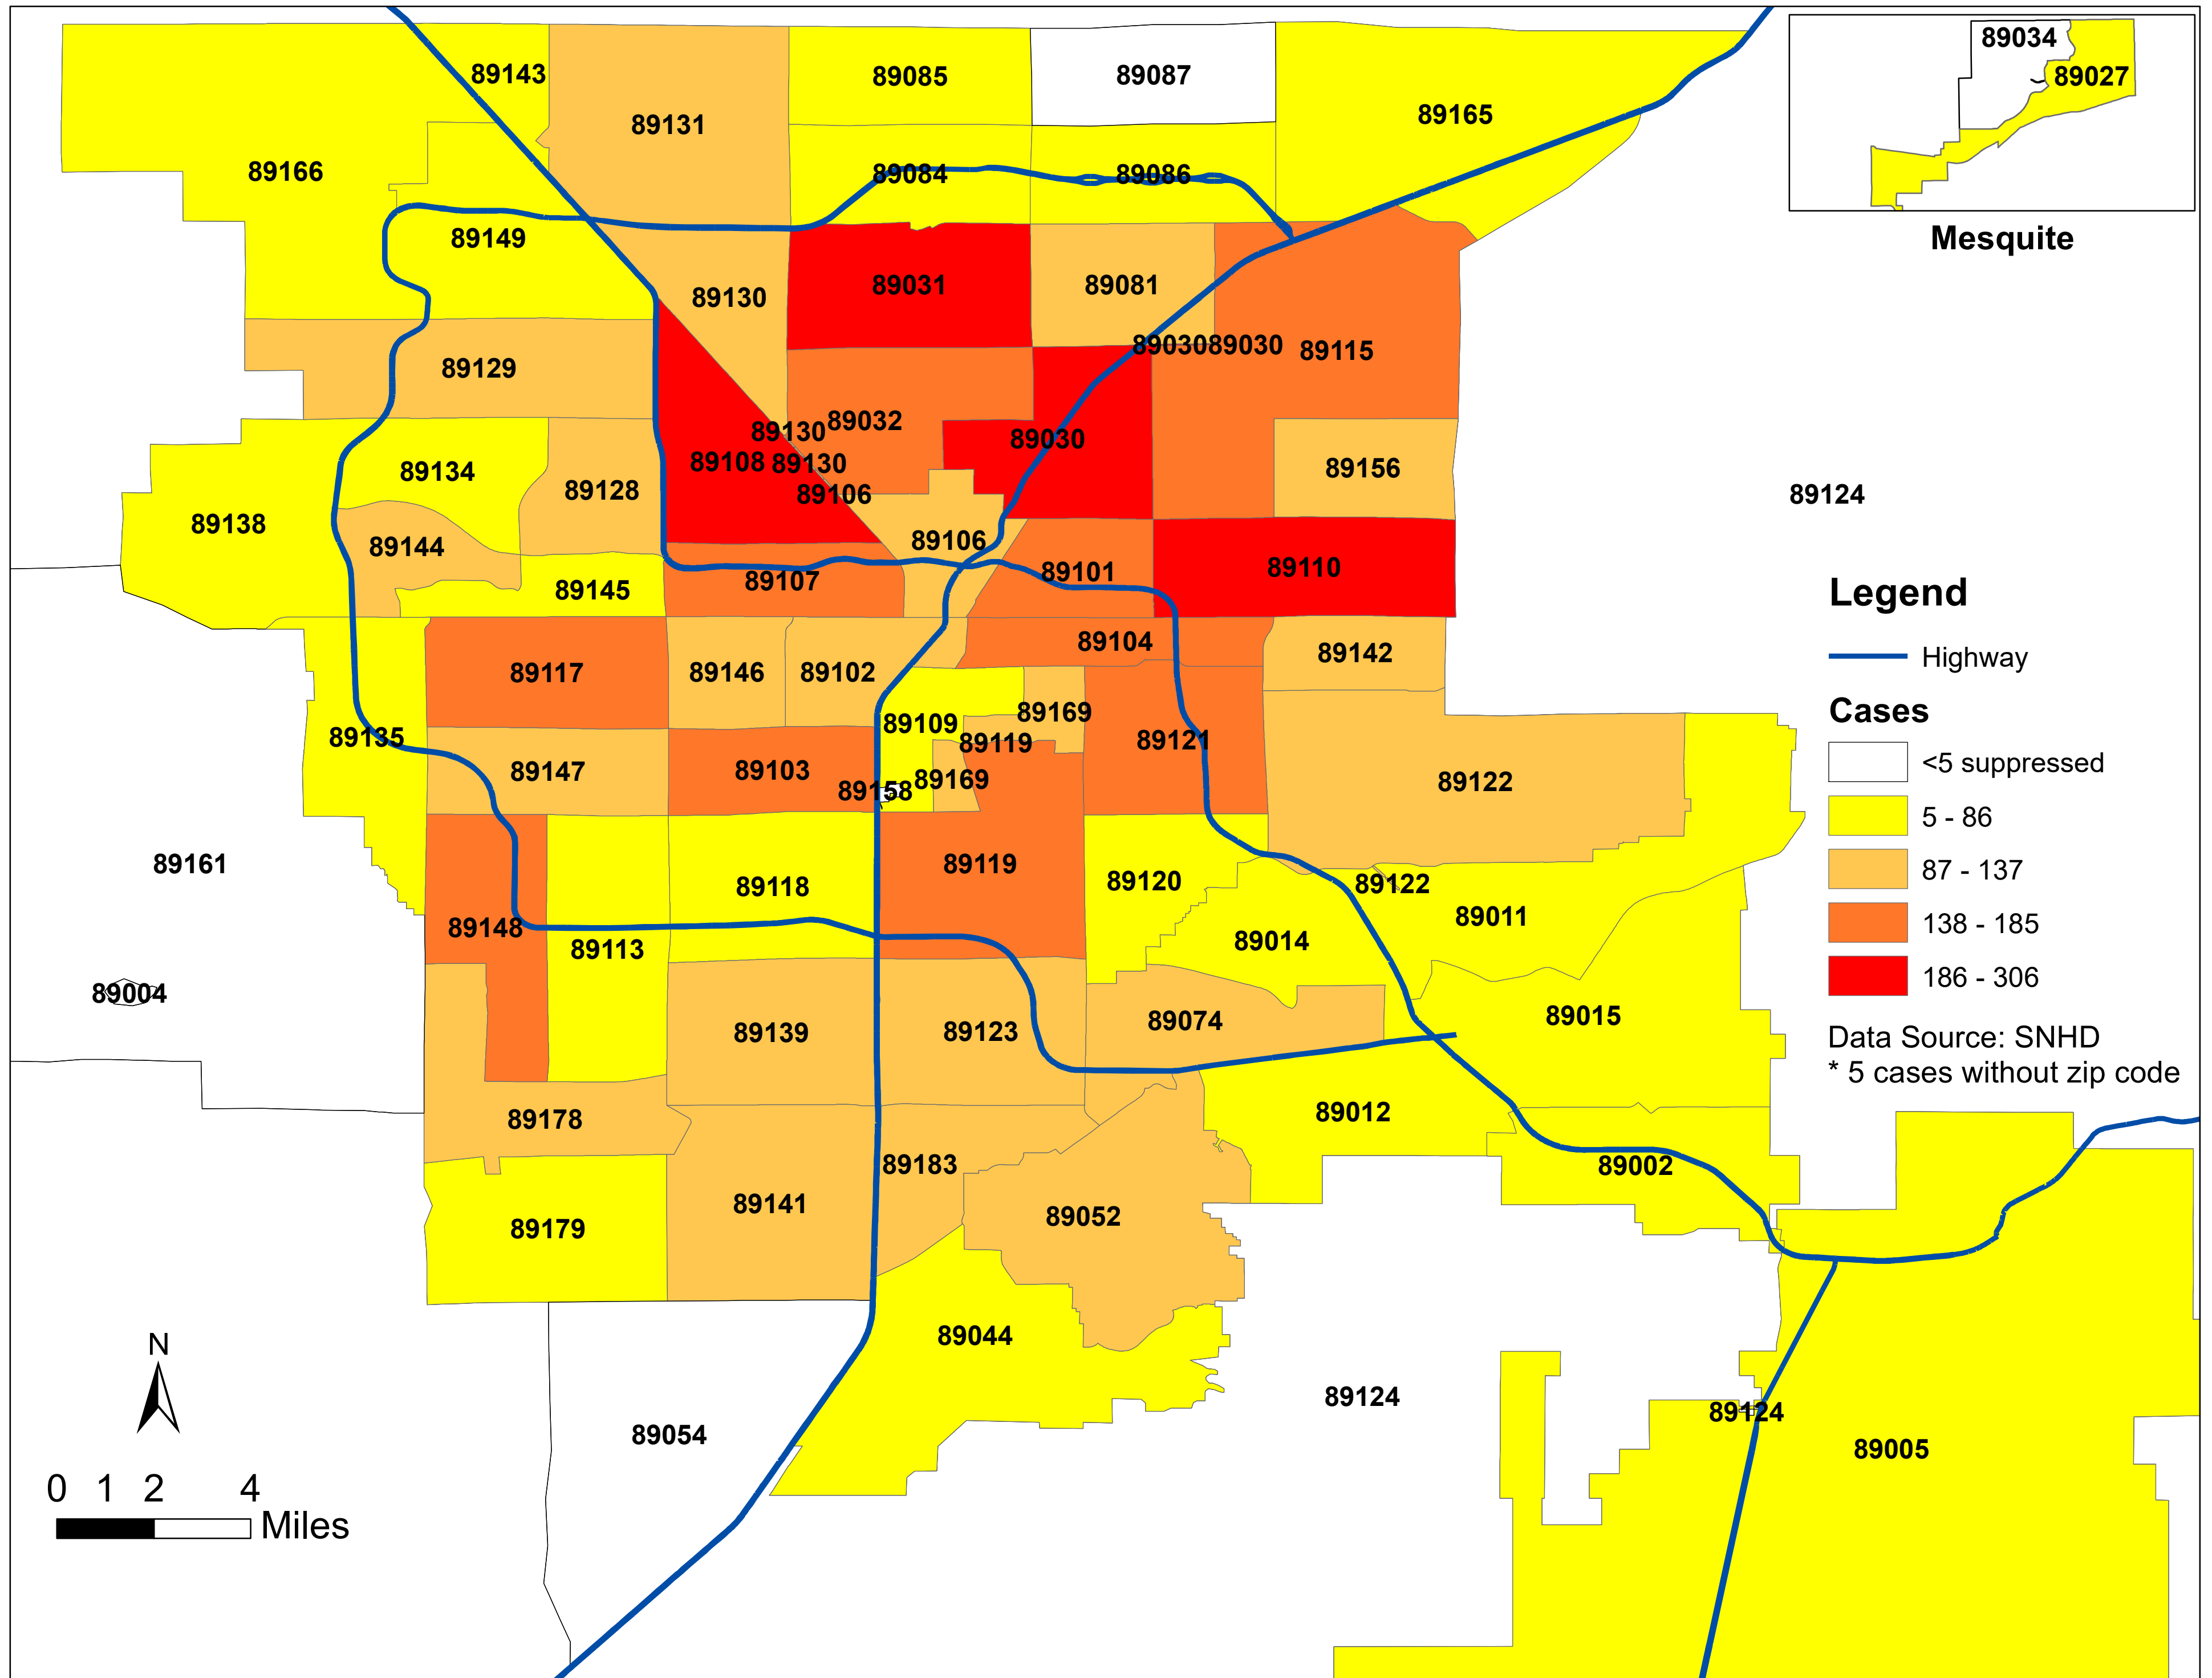

Number of COVID-19 cases by zip code in Clark county (05.29.2020)

Note: Numbers of cases by zip code in Laughlin, Moapa, Overton and Sandy Valley are less than 5 and suppressed.