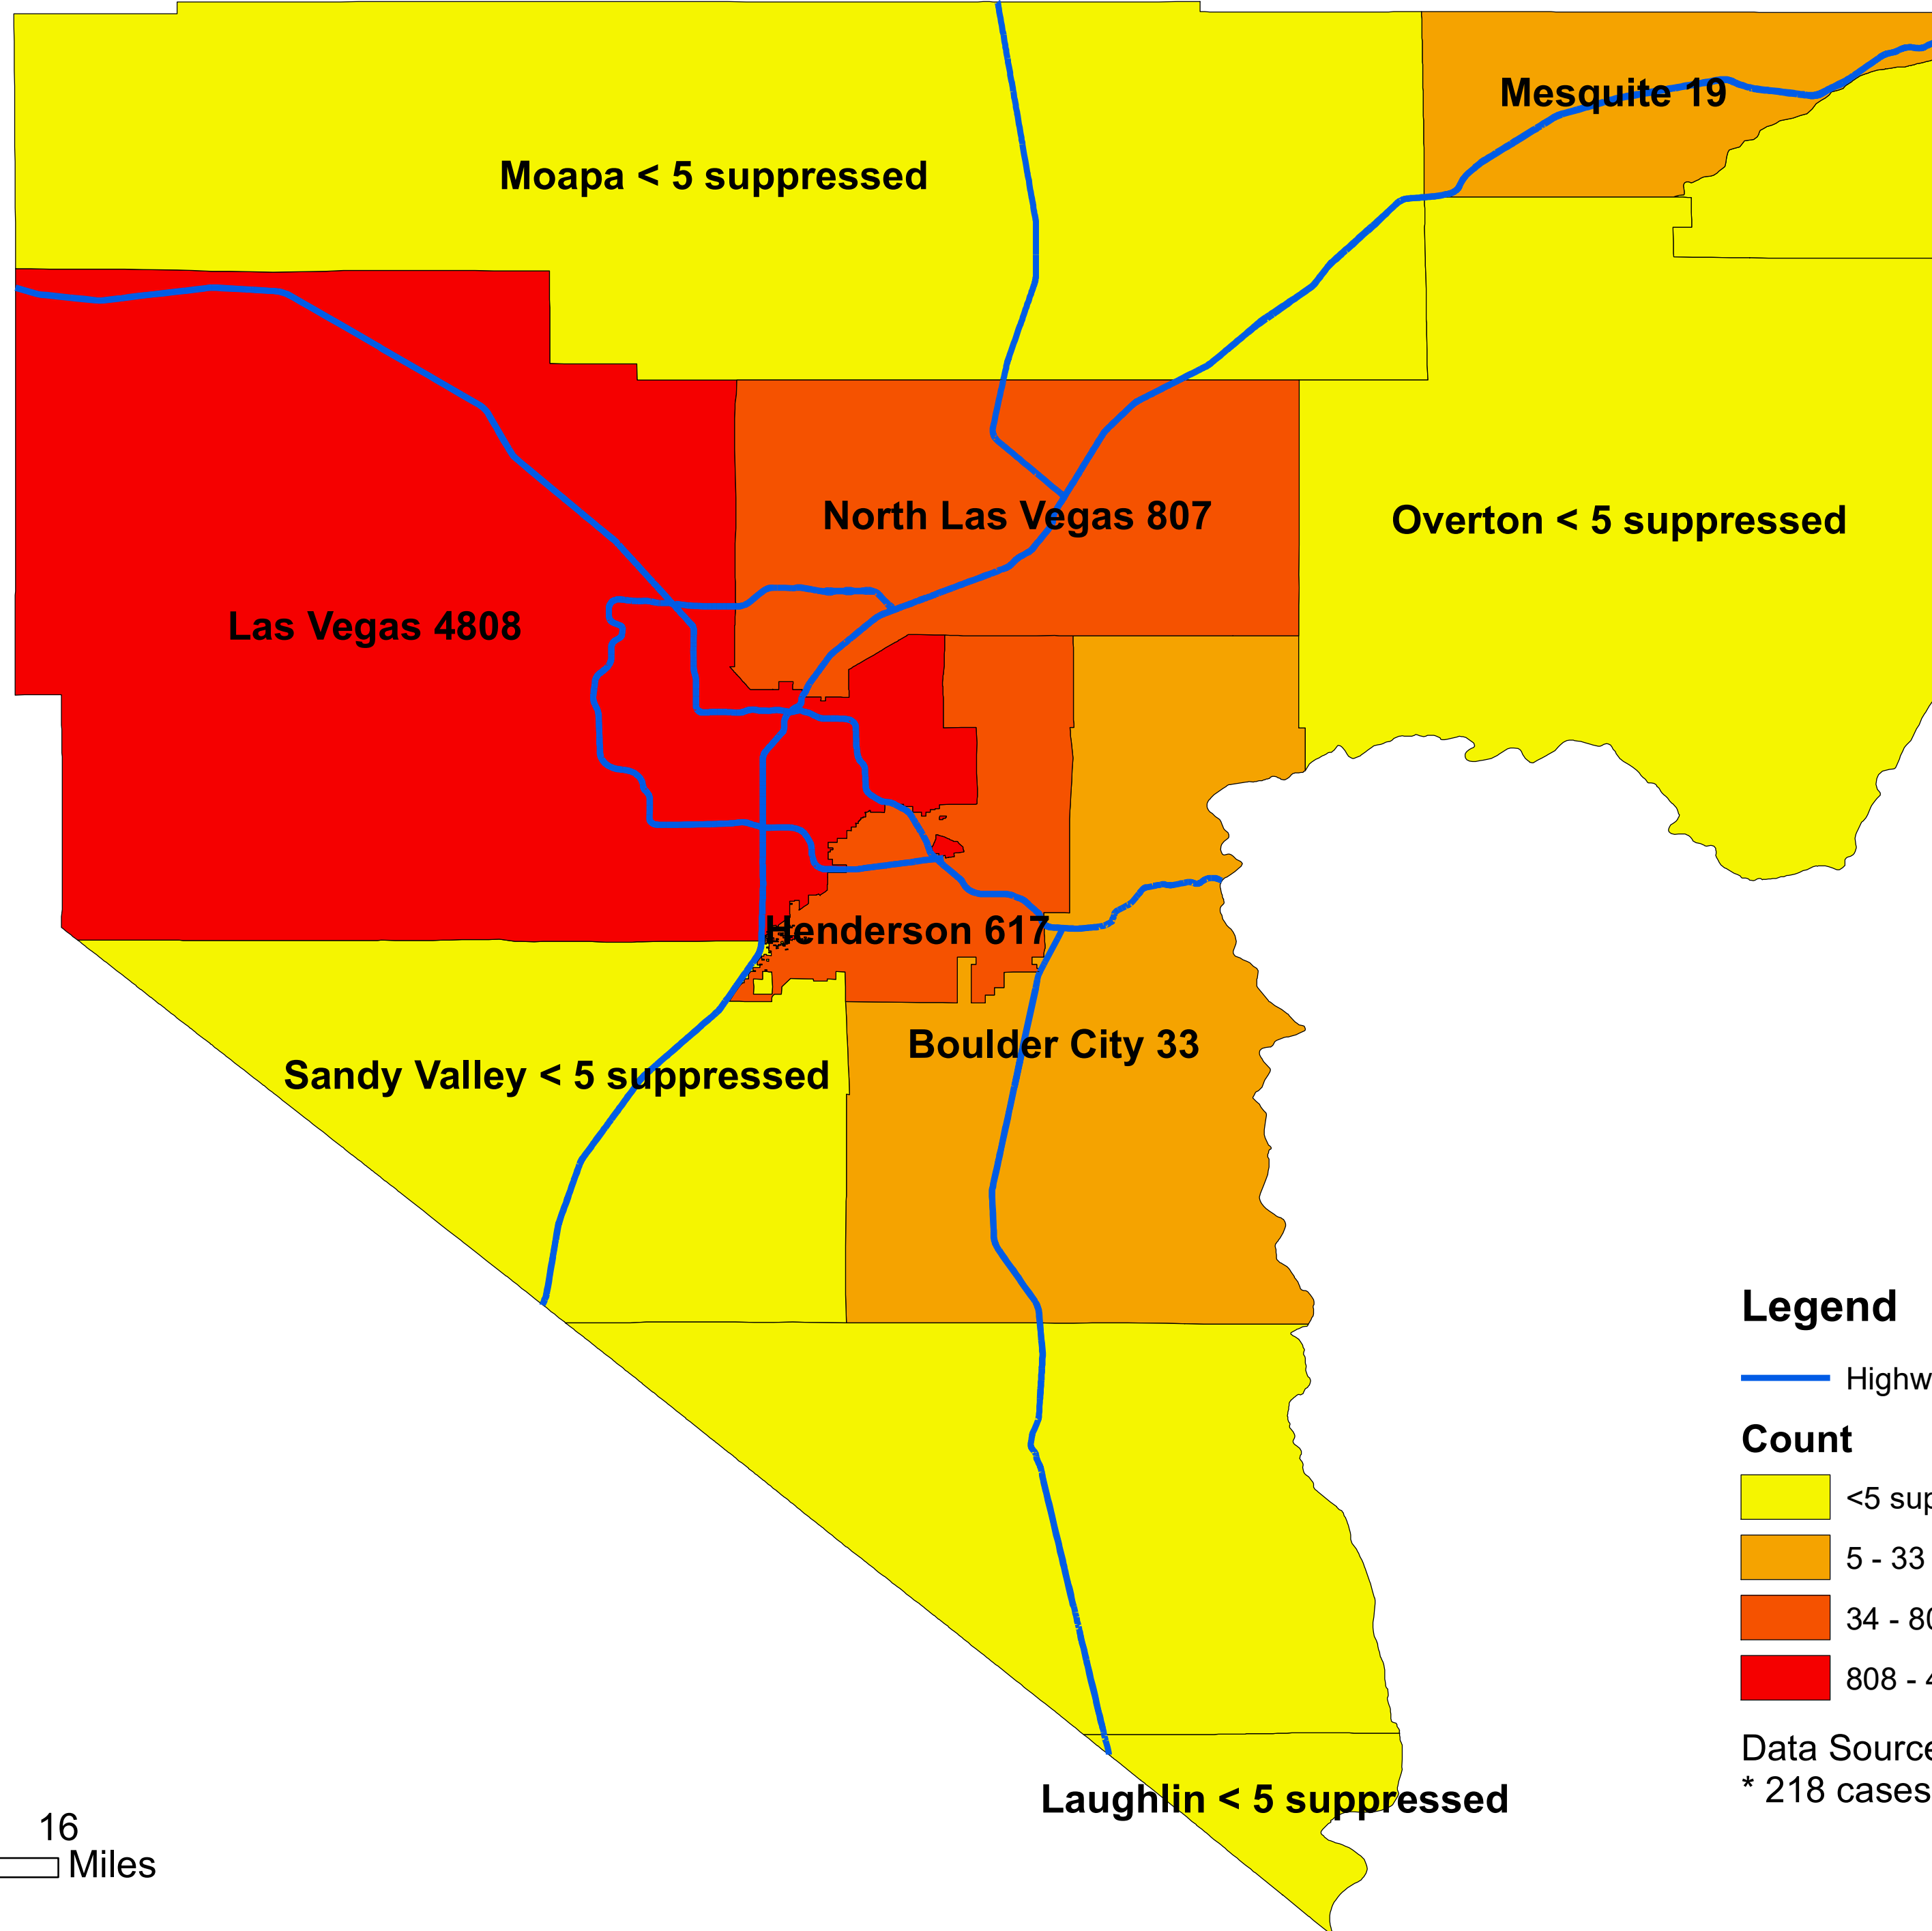

Number of COVID-19 cases by city in Clark county (05.29.2020)

Legend

— Highway

Count

<5 suppressed

5 - 33

34 - 807

808 - 4808

Data Source: SNHD

* 218 cases without city information

0 4 8 16
Miles