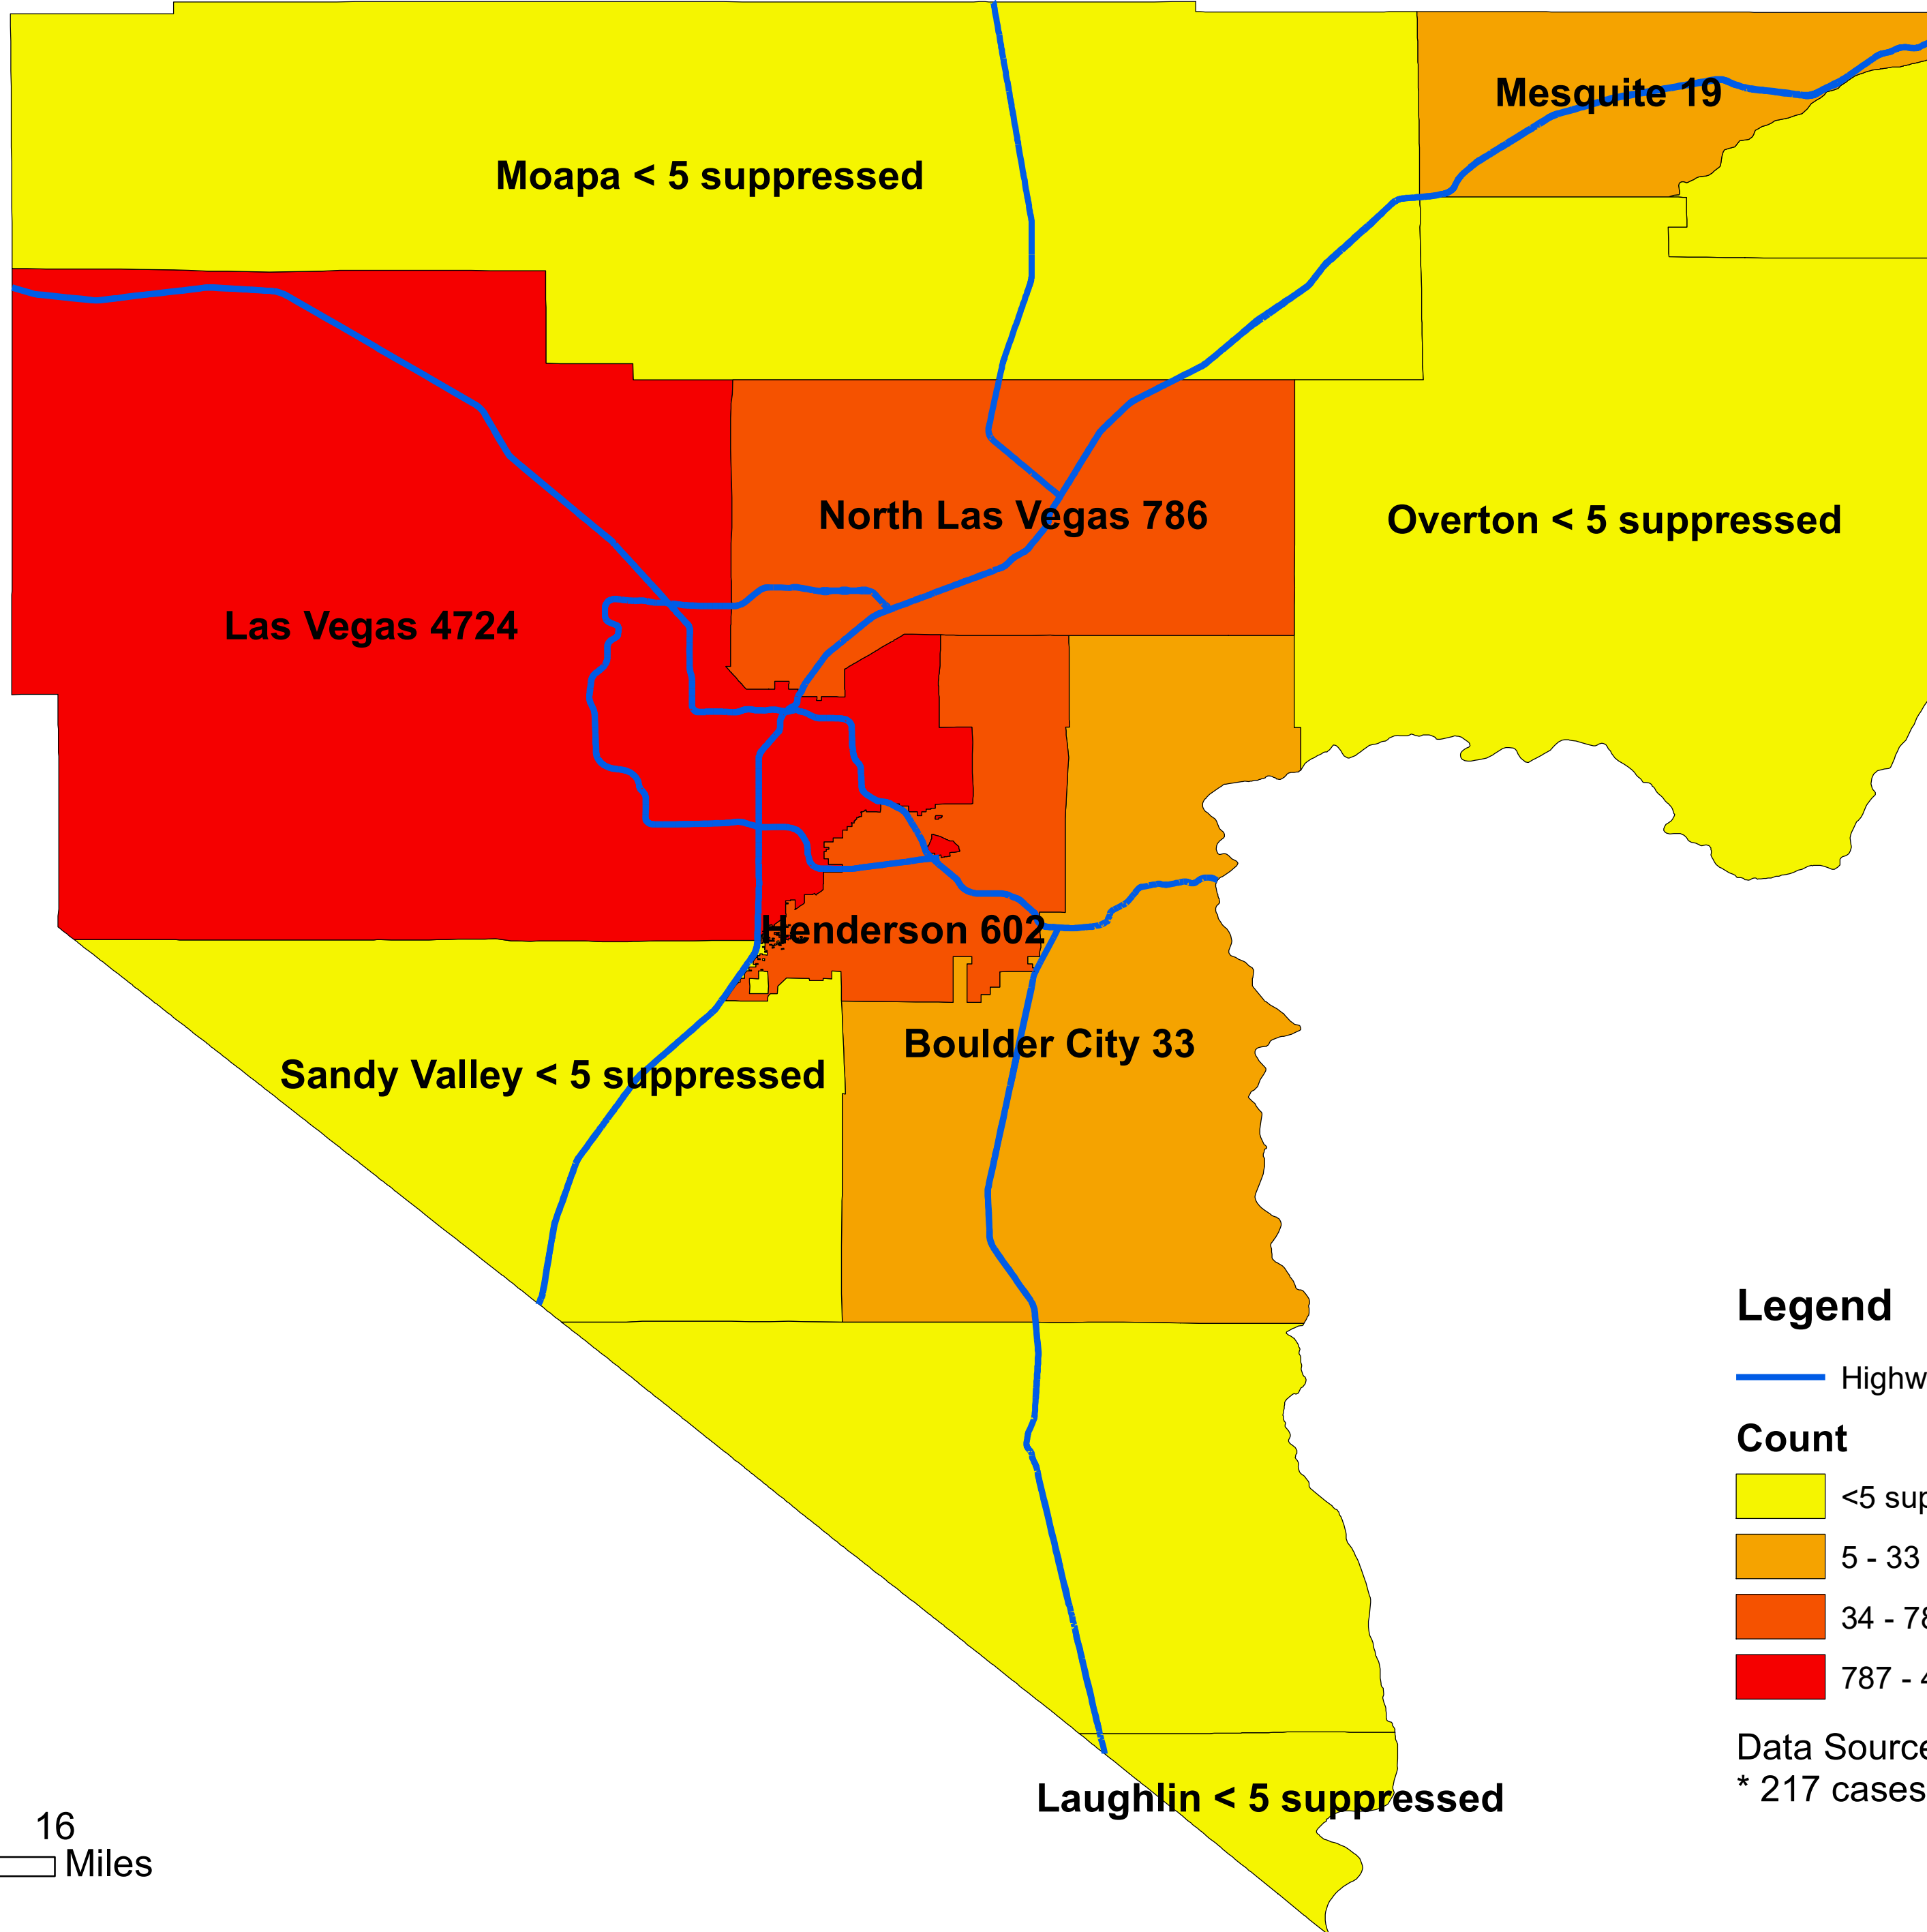

Number of COVID-19 cases by city in Clark county (05.28.2020)

Legend

— Highway

Count

<5 suppressed

5 - 33

34 - 786

787 - 4724

Data Source: SNHD

* 217 cases without city information

0 4 8 16
Miles