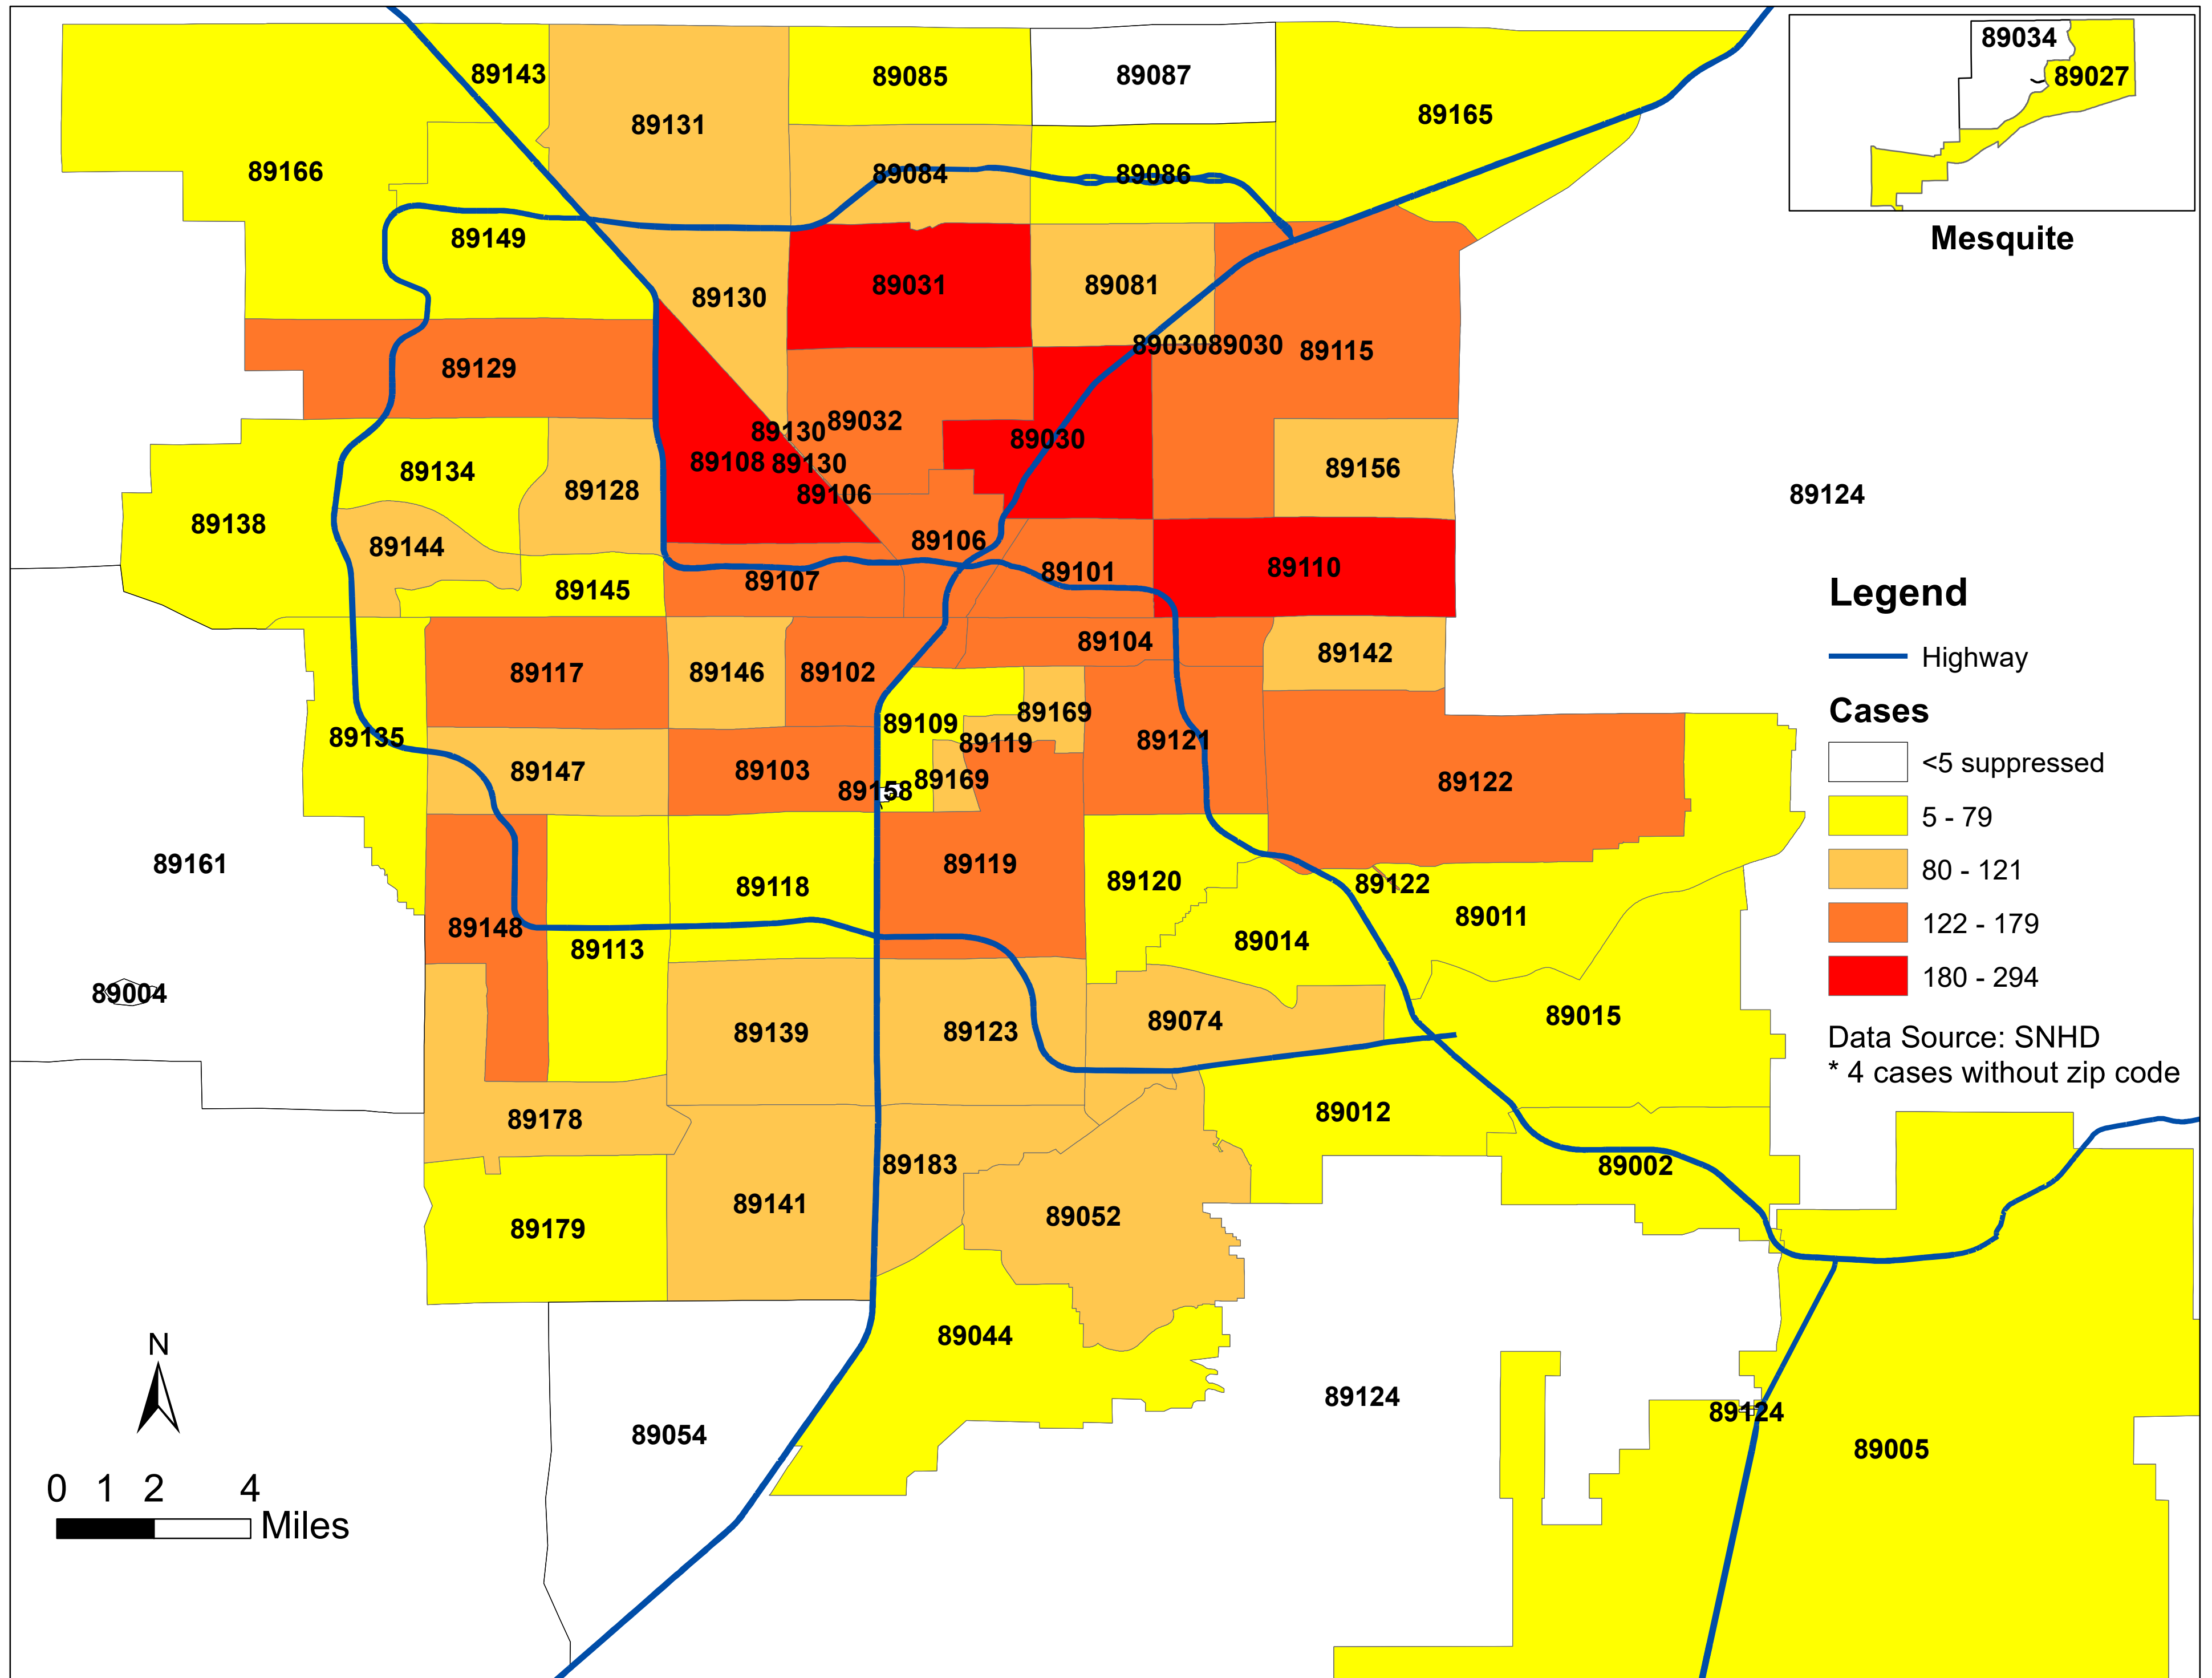

# Number of COVID-19 cases by zip code in Clark county (05.27.2020)

Note: Numbers of cases by zip code in Laughlin, Moapa, Overton and Sandy Valley are less than 5 and suppressed.