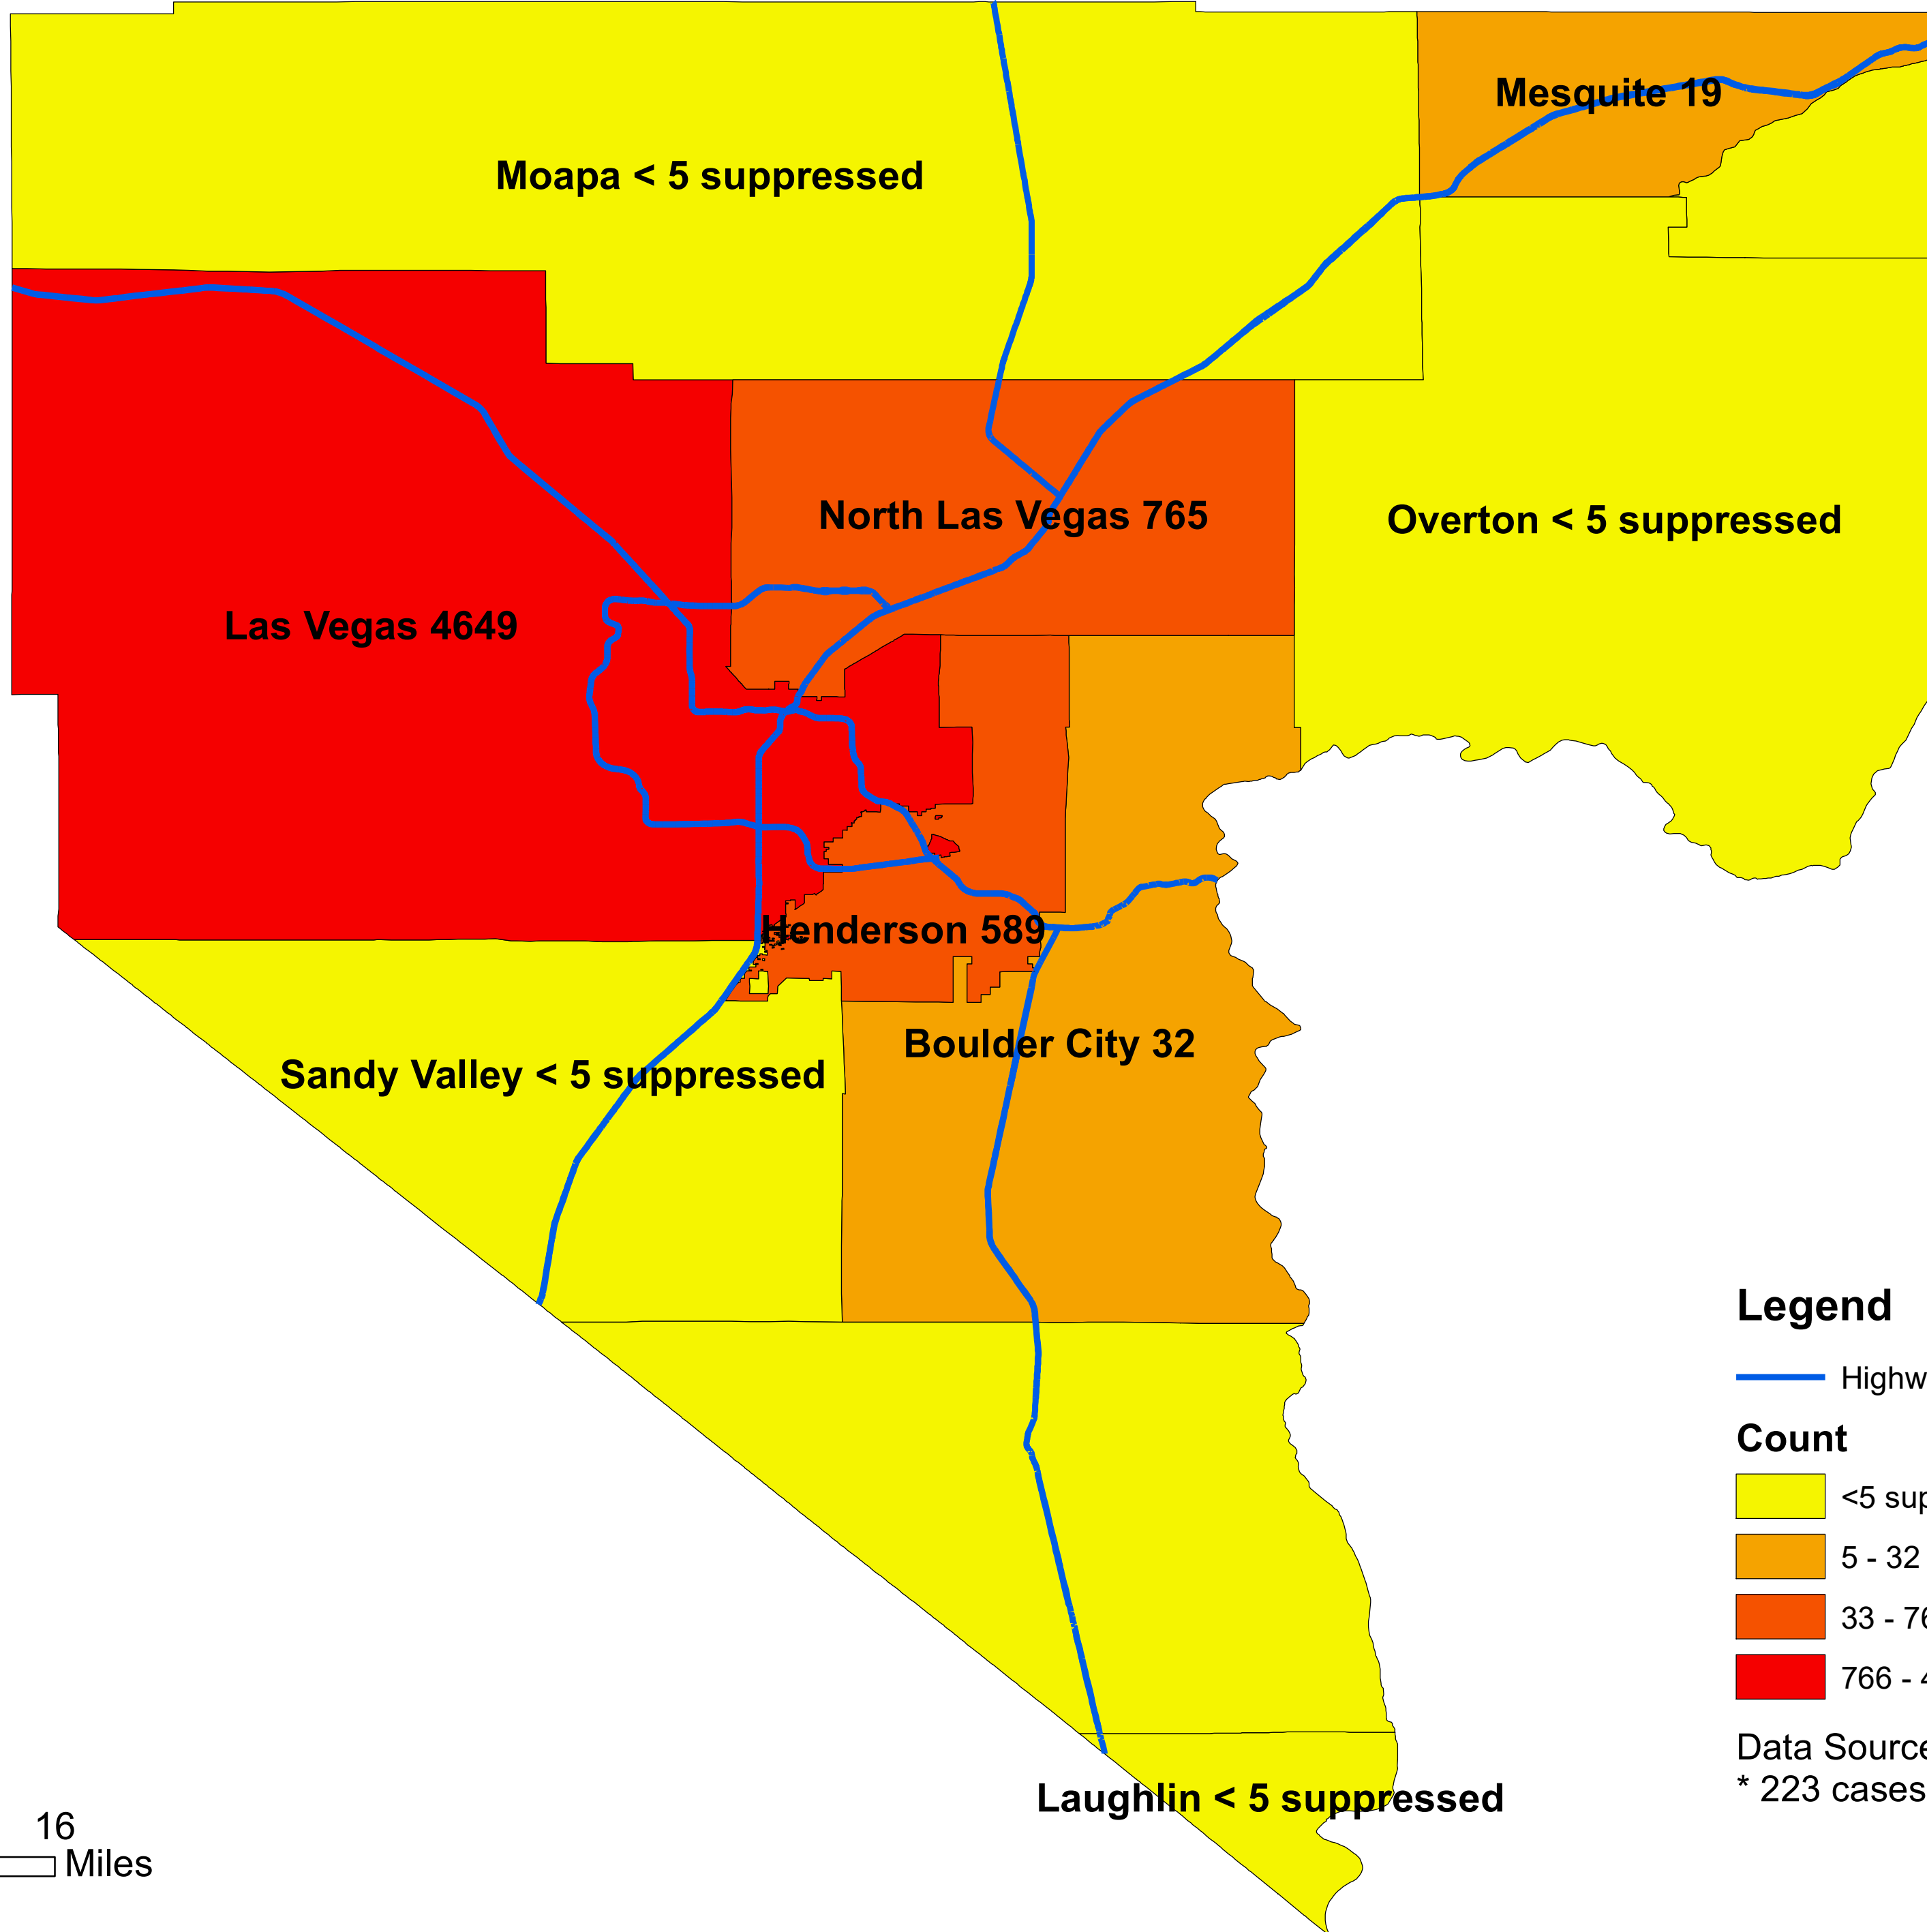

# Number of COVID-19 cases by city in Clark county (05.27.2020)

## Legend

— Highway

### Count

<5 suppressed

5 - 32

33 - 765

766 - 4649

Data Source: SNHD

\* 223 cases without city information

0 4 8 16  
Miles